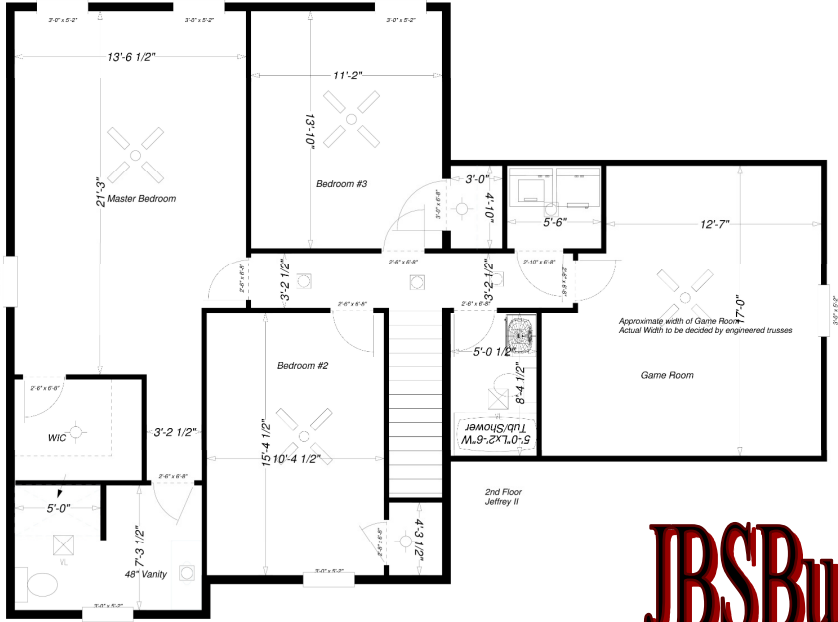

# The Jeffrey II Plan #423

2500 Sq. Ft +/- \* 3/4 Bedroom/3 Bath