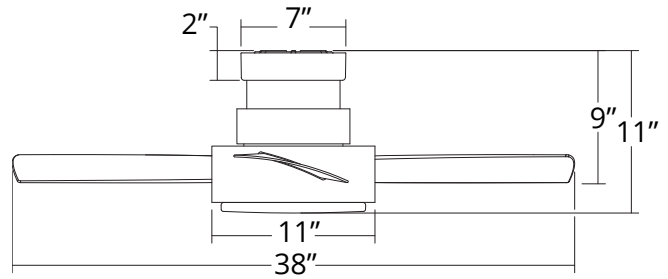

VOX

#67263

38" Flush Mounted Fan

elegant lighting

PRODUCT DESCRIPTION

The Vox speaks in hushed tones- the powerful DC motor keeps the blades running smooth, ultra quiet and up to 70% more efficient than traditional AC motors. Perfect for smaller rooms, or mounted in multiples for larger spaces, Vox delivers the goods with a host of smart control features through our exclusive Modern Forms app.

FEATURES

- 6 fan speeds through both Summer and Winter Modes
- Silent DC motor
- Luminaire cover not available
- Includes BT remote control
- Optional wall control for 3, 4-way control sold separately
- Compatible with Modern Forms app

AIRFLOW/ENERGY EFFICIENCY

Weighted Average/High Airflow CFM:	3377/5237
Weighted Average/High Energy Use (W):	28/39
Estimated Yearly Energy Cost ($):	8
Weighted Average/High Efficiency (CFM/W):	121/161
Max RPM:	240

ORDER NUMBER

Model	Housing	Blade
	BZ <i>Bronze</i>	BZ <i>Bronze</i>
	MW <i>Matte White</i>	MW <i>Matte White</i>
	TT <i>Titanium Silver</i>	TT <i>Titanium Silver</i>

SPECIFICATIONS

Construction:	Aluminum
Blade:	13° Pitch, 38" sweep, ABS
Wire:	8"
Hanging Weight:	14.5 lbs
Total Power:	55.5W
Standards:	UL/cUL Wet Location listed, Title 24 JA8-2016 Compliant, Title 20, Energy Star rated
Motor Type:	125 x 20 sensorless DC motor

WIRELESS PERFORMANCE

Wi-Fi Range:	Up to 150 ft*
Bluetooth Range:	Up to 150 ft*

LUMINAIRE PERFORMANCE

Light Source:	LED
Light Wattage:	23.5W
Lumens/Delivered Lumens:	2100/1013
Dimming:	Integrated
CRI:	90
Color Temperature:	3000K (2700K/3500K options available)
Rated Life:	50,000 hours