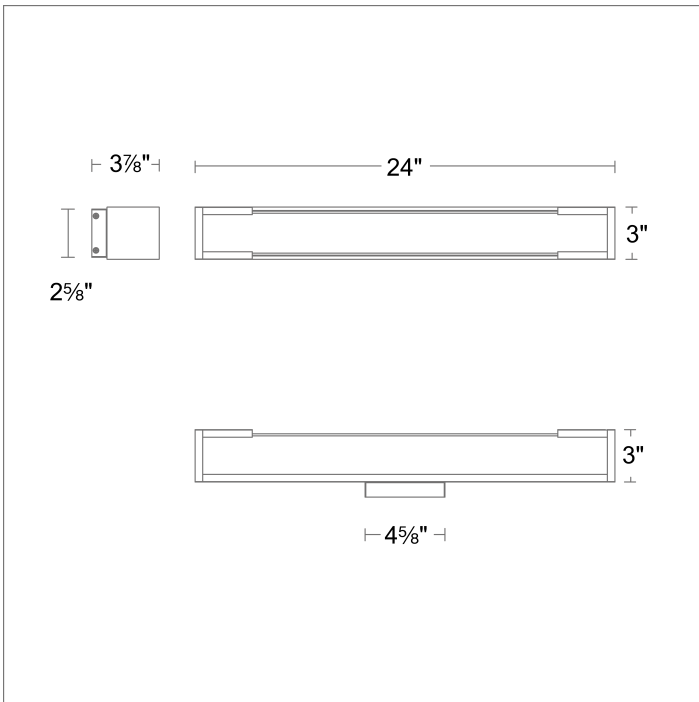

Project:

Location:

Fixture Type:

Catalog Number:

AVAILABLE FINISHES:

Frozen Zone

PRODUCT DESCRIPTION

Modern Edge. Ethereal Glow. The Frozen Zone Wall Sconce is a striking study in contrasts — bold linear design softened by a cloudy glass diffuser. Its crisp geometry creates a clean architectural statement, while the luminous glass adds depth and dimension, diffusing light into a gentle, inviting glow. Perfect for contemporary bathrooms, corridors, or accent walls, Frozen Zone d illumination with a sculptural presence. Its seamless fusion of bold form, refined materials, and cutting-edge engineering speaks to the Modern Forms philosophy: elevating everyday lighting into an experience of art and innovation.

FEATURES

- ACLED driverless technology
- Mouthblown wispy glass shade. Each handcrafted piece is unique and lends itself to slight variations.
- Conversion plate included for 4" junction box
- Trimless spackle cover available for 4" square junction box recessed in drywall thicknesses of 1/2", 5/8", 1", and 1-1/4"; accessory not included and can be ordered separately (model# MKCP-3040-WT)

SPECIFICATIONS

Rated Life	50,000 Hours
Standards	ETL, cETL,Damp Location Listed
Input	120 VAC,50/60Hz
Dimming	ELV: 100-10%,TRIAC: 100-10%
Mounting	Can be mounted on wall in all orientations
Color Temp	3000K
CRI	90
Construction	Extruded aluminum body with mouth blown glass diffuser

Model & Size	Color Temp	Finish	LED Watts	LED Lumens	Delivered Lumens
#78395 24"	3000K	AB Aged Brass	17.4W	1171	1038
	3000K	BN Brushed Nickel	17.4W	1171	1038