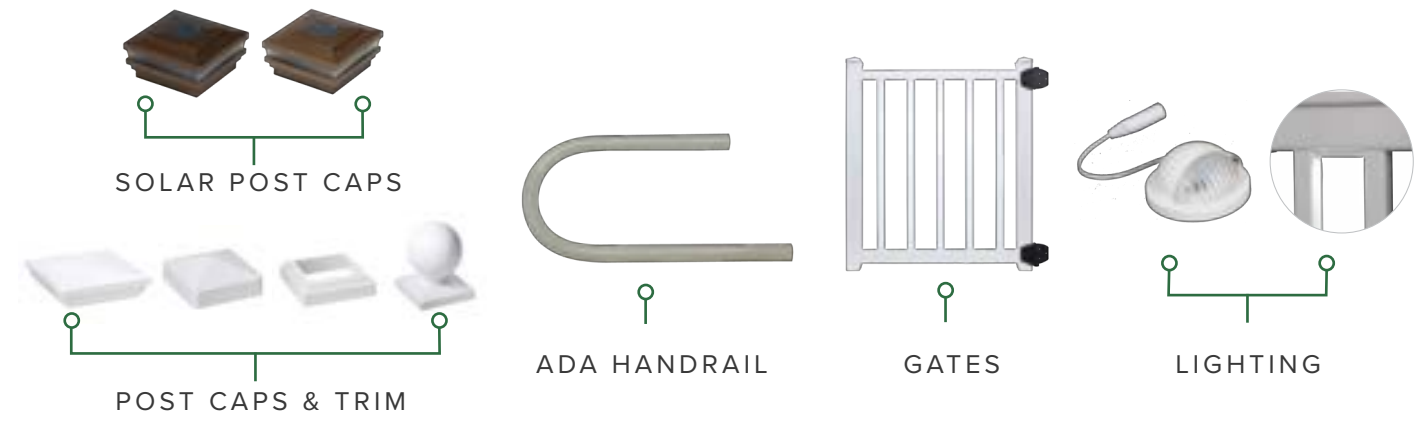

- Reinforced with an aluminum core for added strength and stability
- Hidden hardware offers seamless finish
- Best-in-class metal-to-metal bracket attachment for added strength
- Kitted for easy installation
- **Patent Pending LockFit™ Balusters make installation quick and easy**

Designer Vinyl Railing in White w/Square Vinyl Balusters

1: CHOOSE YOUR STYLE

2: PICK POST SIZE

3: SELECT ACCESSORIES

ONLINE RESOURCES

Get Your Project Started!

Find everything you need to spark inspiration, refine your design style, find the decking and railing you love, and get your project moving right here!