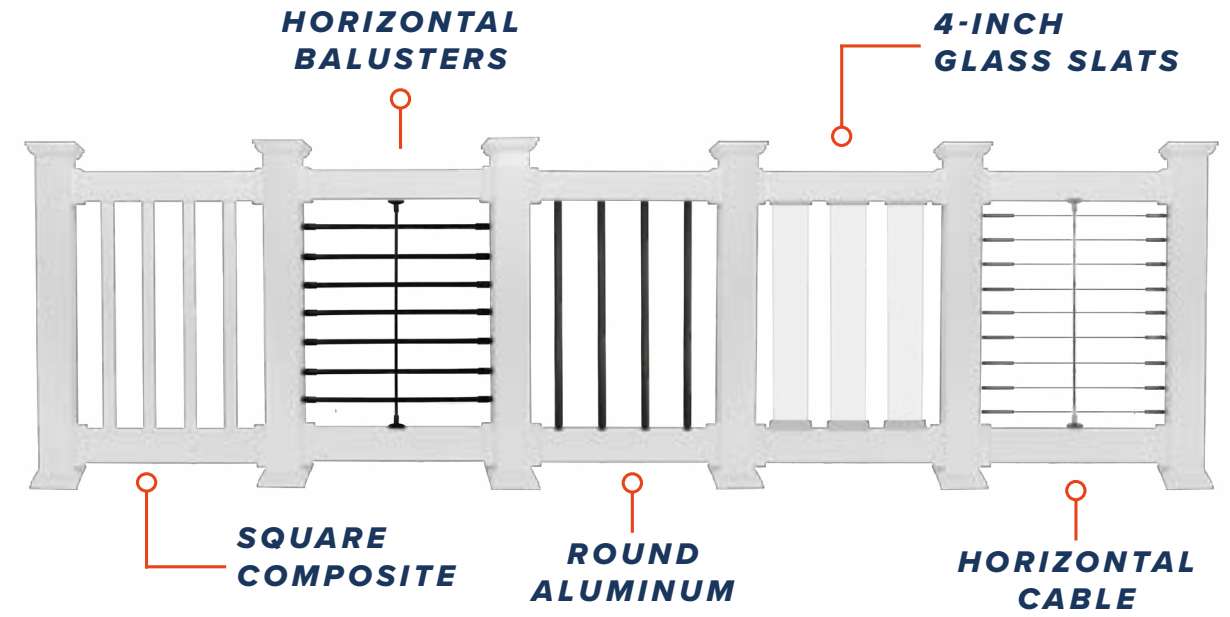

1: CHOOSE YOUR STYLE

WHITE