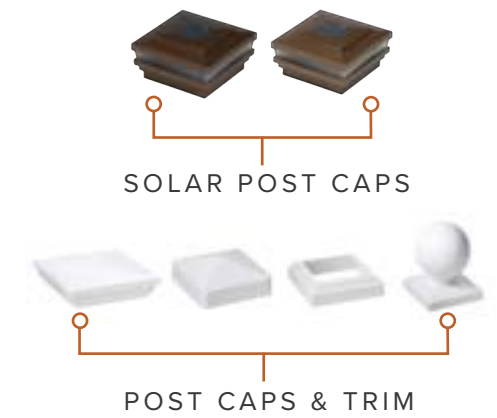

Traditional Composite Railing in White w/Square Balusters

1: CHOOSE YOUR STYLE

2: PICK POST SIZE

3: SELECT ACCESSORIES

TRI-LAYER™ TECHNOLOGY

Crafted using a composite foam technology process, Traditional Composite is made with much thicker profile walls than traditional vinyl or PVC products.

- 1 OUTER LAYER** is made from durable cap stock for an attractive look that is weather resistant and low maintenance.
- 2 MIDDLE LAYER** is an innovative composite wood and foam core that adds stiffness.
- 3 INTERIOR LAYER** is formulated for impact resistance, offering a protective and sturdy base.