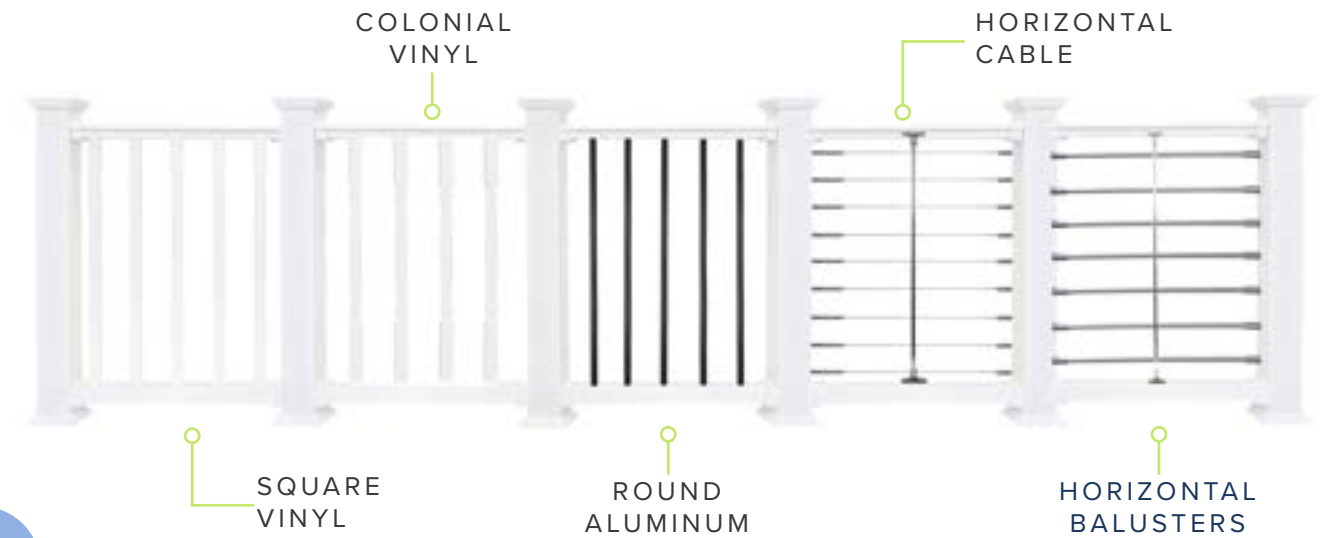

2: PICK POST SIZE

3: SELECT ACCESSORIES

FAIRWAY RAILING

VINYL

Our most popular vinyl railing, the Traditional Vinyl Railing is a classic and simple design that offers high performance at a budget-friendly cost.

- Reinforced with an aluminum core for added strength and stability
- Hidden hardware offers seamless finish
- Best-in-class metal-to-metal bracket attachment for added strength
- **Patent Pending LockFit™ Balusters make installation quick and easy**

FEATURING NEW E-FIT RAILING INNOVATIONS

Pro-focused improvements to drive efficiency and speed of installation on the job site with up to 300% faster installation!

Traditional Vinyl Railing in White w/Square Vinyl Balusters

LEARN MORE

1: CHOOSE YOUR STYLE

NEW!

FASTFIT™ PANELS NOW AVAILABLE

2: PICK POST SIZE

AVAILABLE IN
4"X4" POST SLEEVES
4"X4" FASTFIT™ SLEEVES
STRUCTURAL POST MOUNTS

HEIGHTS
SLEEVES: 38", 39", 44", 48",
96", 108"