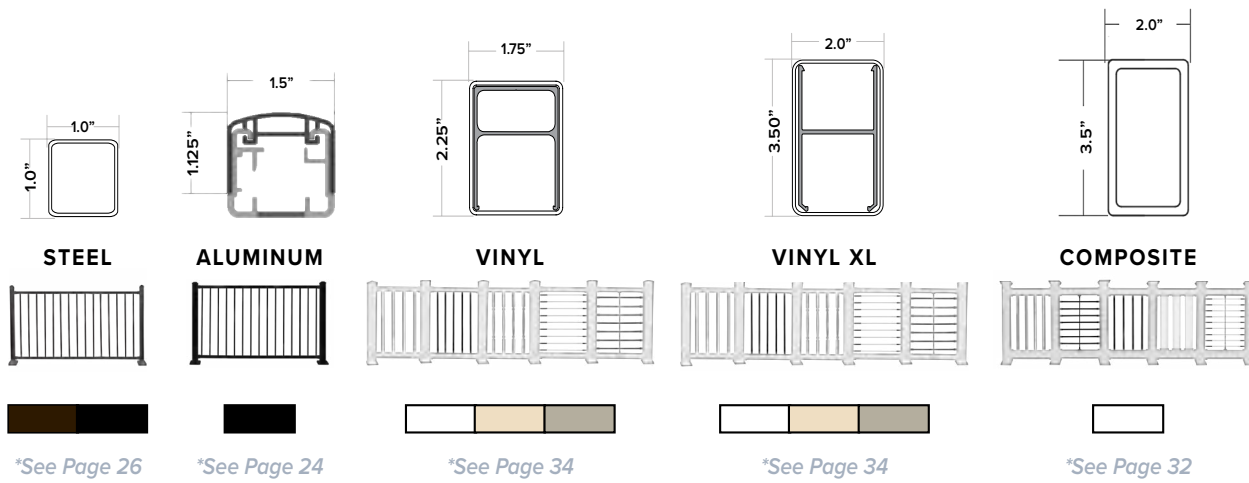

VERSATILE OPTIONS
 Hundreds of possible combinations enable inspired design to exceed expectations.

**FAIRWAY
 RAILING™**

INTRODUCING
E-FIT™ RAILING INNOVATIONS

A series of new railing products featuring pro-focused innovations that drive efficiency and speed of installation on the job site.

Combine FastFit™ Posts and Panels for up to
300%
 faster installation!

FastFit™ Panels
 (Aluminum, Steel, Vinyl)

FastFit™ Posts

FastFit™ Post Sleeves
 *Patent Pending

1: CHOOSE YOUR STYLE

2: PICK POST SIZE

MODERN RAILING

For a sleek and straight line style, a Modern top rail is the perfect choice.

*See Page 26

*See Page 24

*See Page 34

*See Page 34

*See Page 32

DESIGNER RAILING