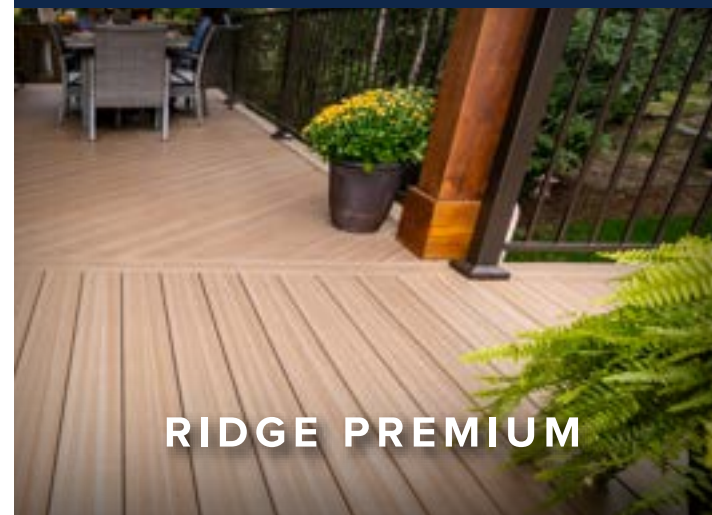

Rustic Walnut

Lightest

Darkest

VARIEGATED COLOR

RIDGE PREMIUM

NEW

Baja Tide

NEW