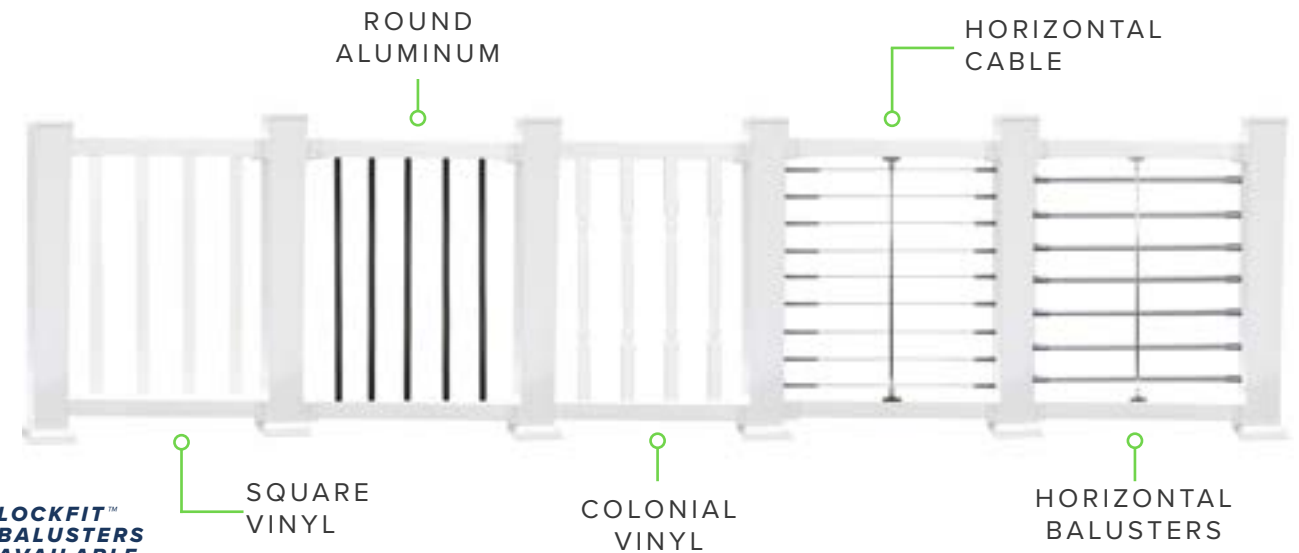

1: CHOOSE YOUR STYLE