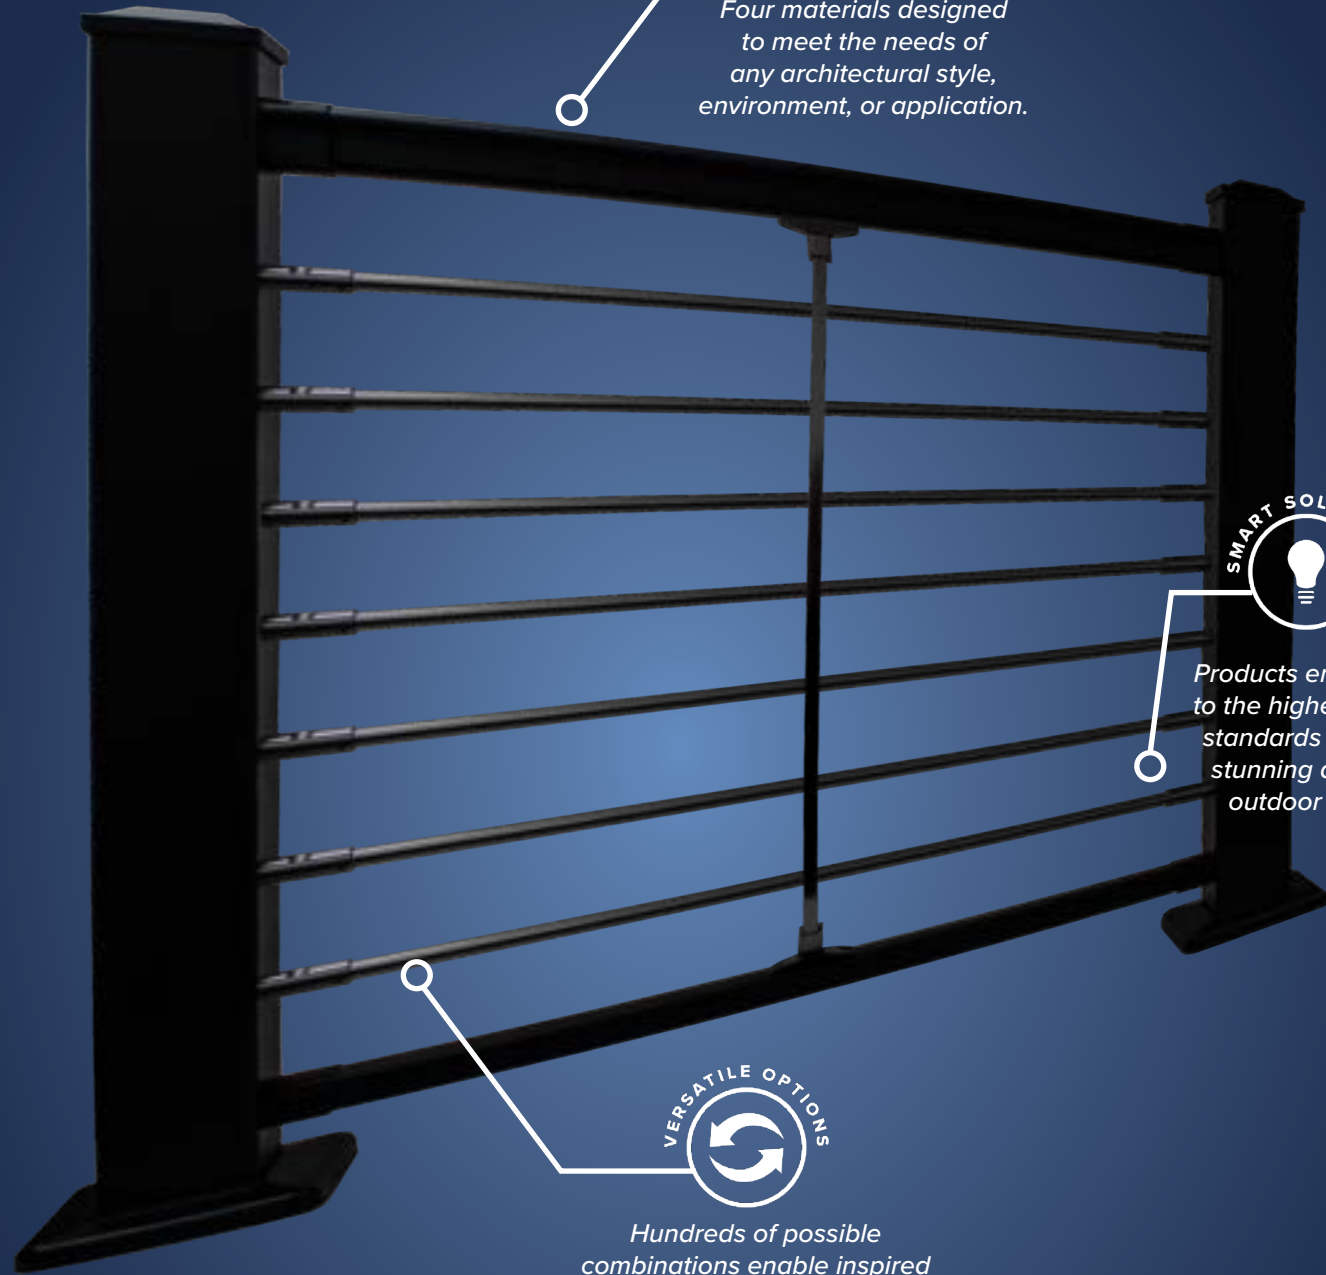

SIGNIFICANT DESIGNS
Four materials designed to meet the needs of any architectural style, environment, or application.

SMART SOLUTIONS
Products engineered to the highest quality standards ensure a stunning and safe outdoor space.

VERSATILE OPTIONS
Hundreds of possible combinations enable inspired design to exceed expectations.

**FAIRWAY
RAILING™**