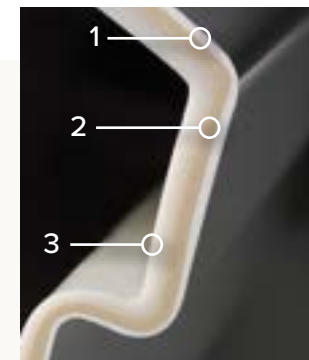

Traditional Composite Railing in White w/Square Balusters

1: CHOOSE YOUR STYLE

2: PICK POST SIZE

3: SELECT ACCESSORIES

TRI-LAYER™ TECHNOLOGY

Crafted using a composite foam technology process, Traditional Composite is made with much thicker profile walls than traditional vinyl or PVC products.