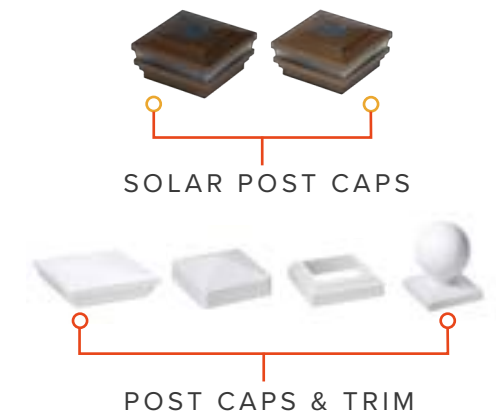

Modern Composite Railing in White w/Square Balusters

LEARN MORE

1: CHOOSE YOUR STYLE

WHITE

2: PICK POST SIZE

AVAILABLE IN
4"X4" POST SLEEVES
STRUCTURAL POST MOUNTS

HEIGHTS
38", 48", 116"

3: SELECT ACCESSORIES

TRI-LAYER™ TECHNOLOGY

Crafted using a composite foam technology process, Traditional Composite is made with much thicker profile walls than traditional vinyl or PVC products.

- 1 OUTER LAYER** is made from durable cap stock for an attractive look that is weather resistant and low maintenance.
- 2 MIDDLE LAYER** is an innovative composite wood and foam core that adds stiffness.
- 3 INTERIOR LAYER** is formulated for impact resistance, offering a protective and sturdy base.