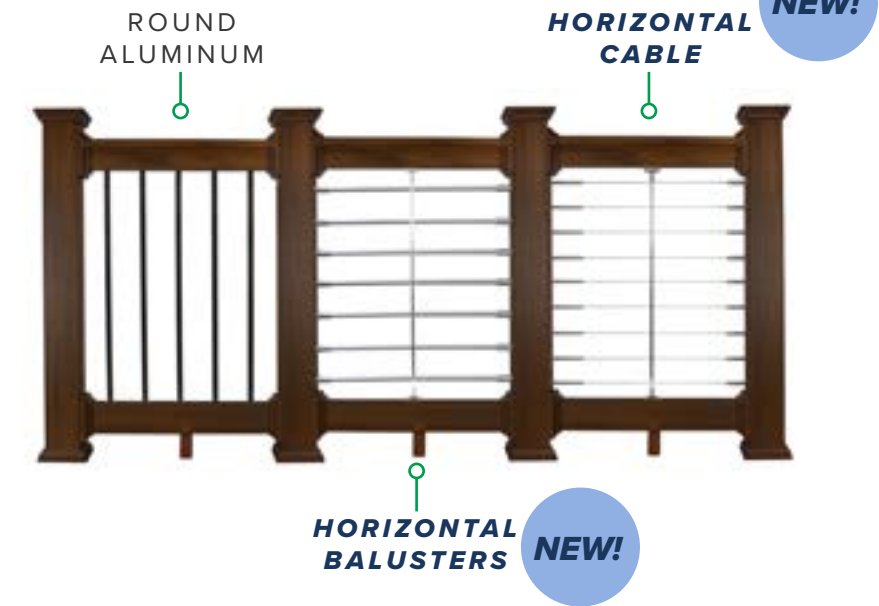

1: CHOOSE YOUR STYLE