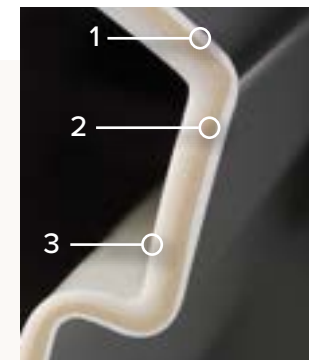

Modern Composite Railing in White w/Square Balusters

LEARN MORE

1: CHOOSE YOUR STYLE

WHITE

2: PICK POST SIZE

AVAILABLE IN
4"X4" POST SLEEVES
STRUCTURAL POST MOUNTS

HEIGHTS
38", 48", 116"

3: SELECT ACCESSORIES