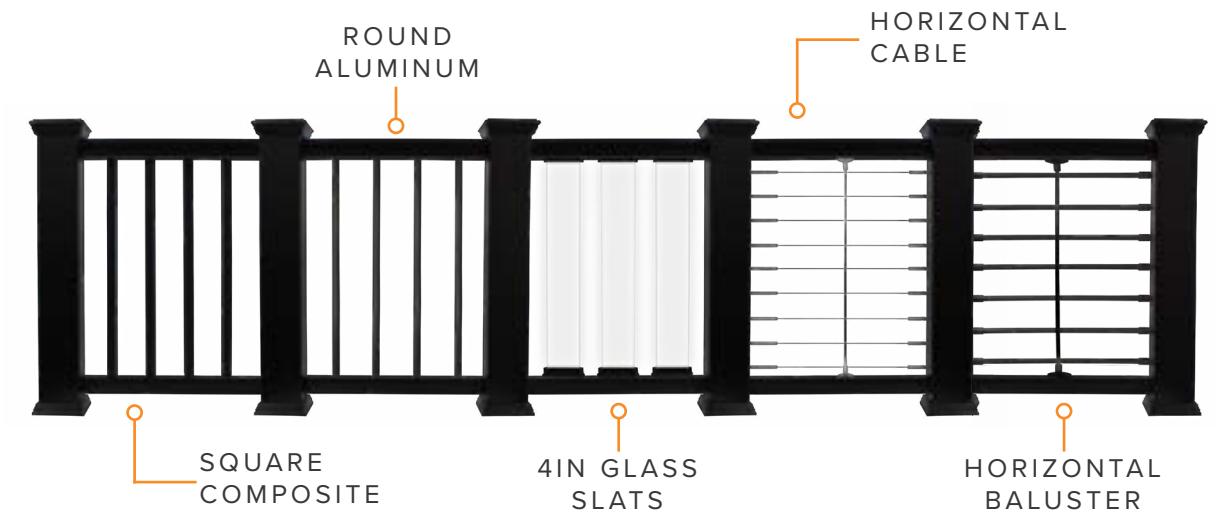

FAIRWAY RAILING

COMPOSITE

The larger profile Designer Composite Railing pairs the natural charm of this classic look with customizable options to finish out your space.

- Two-piece top rail for easy in-rail lighting
- Deck board drink rail option for added entertainment space
- Designed for strength and won't twist, rot, or splinter
- Hidden hardware offers a seamless finish

DRINK RAIL OPTION AVAILABLE

Designer Composite Railing in Black w/Horizontal Baluster Infill

LEARN MORE

1: CHOOSE YOUR STYLE

2: PICK POST SIZE

AVAILABLE IN 4"X4", 5.25"X5.25" POST SLEEVES
STRUCTURAL POST MOUNTS

VINYL

The smooth lines of our Modern Vinyl Railing offers a budget-friendly and sleek style with a range of customization options to complete your perfect outdoor space.

- Reinforced with an aluminum core for added strength and stability
- Hidden hardware offers a seamless finish
- Deck board drink rail option for added entertainment space
- Best-in-class metal-to-metal bracket attachment for added strength
- **Patent Pending LockFit™ Balusters make installation quick and easy**
- **Modern Vinyl is IRC code approved. Separate commercial installation approved option available.**