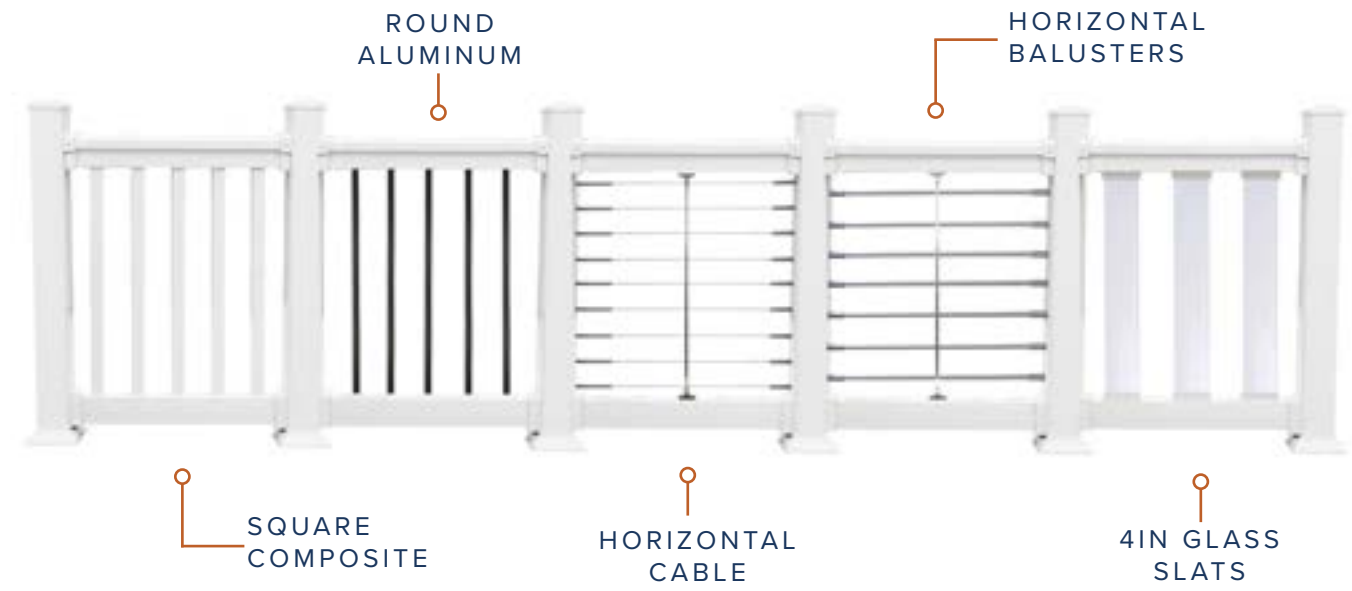

1: CHOOSE YOUR STYLE