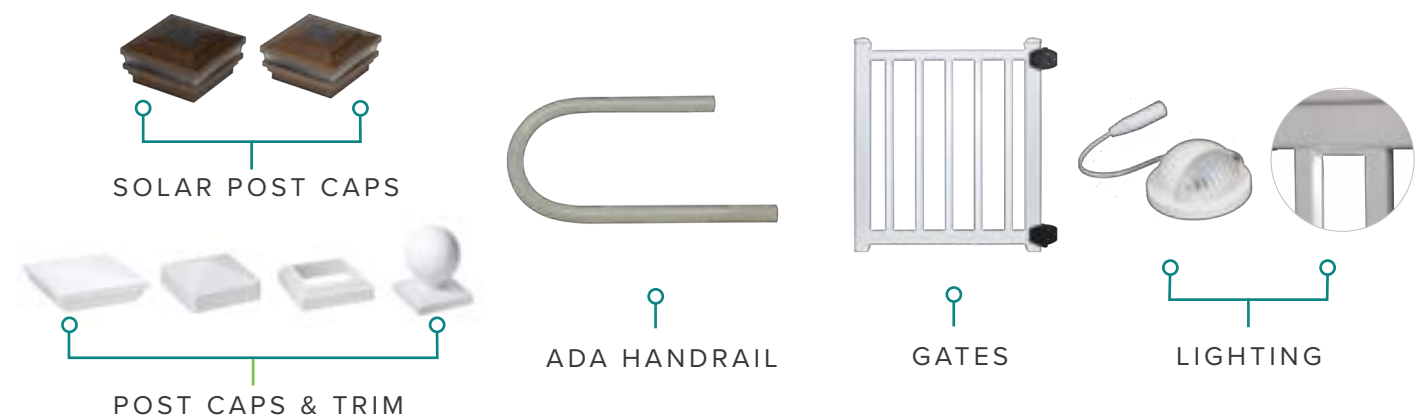

- Reinforced with an aluminum core for added strength and stability
- Hidden hardware offers a seamless finish
- Deck board drink rail option for added entertainment space
- Best-in-class metal-to-metal bracket attachment for added strength
- **Patent Pending LockFit™ Balusters make installation quick and easy**

DRINK RAIL OPTION AVAILABLE

Modern Vinyl XL Railing in White w/Round Aluminum & Drink Rail

LEARN MORE

1: CHOOSE YOUR STYLE

NEW! LOCKFIT™ BALUSTERS AVAILABLE

WHITE

ALMOND

KHAKI

2: PICK POST SIZE

3: SELECT ACCESSORIES

FAIRWAY RAILING

VINYL

Our most popular vinyl railing, the Traditional Vinyl Railing is a classic and simple design that offers high performance at a budget-friendly cost.

- Reinforced with an aluminum core for added strength and stability
- Hidden hardware offers seamless finish
- Best-in-class metal-to-metal bracket attachment for added strength
- **Patent Pending LockFit™ Balusters make installation quick and easy**