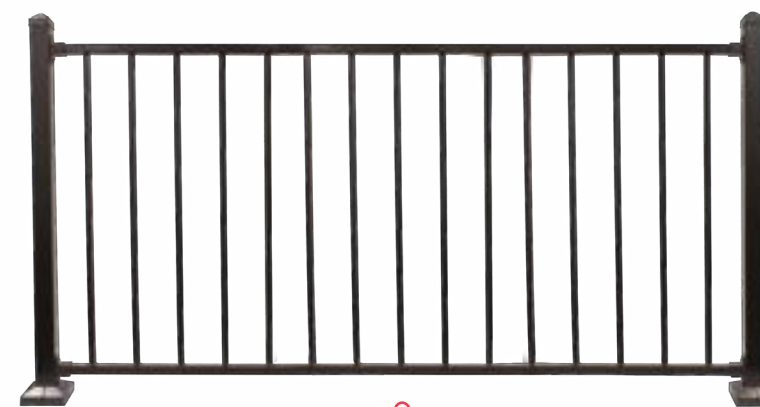

TEXTURED BRONZE

TEXTURED BLACK

FAIRWAY RAILING

STEEL

Railing with a timeless character, the Modern Steel Railing is durable and versatile in its application.

- Durable, low maintenance powder coat finish
- Pre-welded panels make installation quick and easy
- Can be used as infill on vinyl, composite, or wood
- Deck board drink rail option

DRINK RAIL OPTION AVAILABLE

FEATURING NEW E-FIT RAILING INNOVATIONS

Pro-focused improvements to drive efficiency and speed of installation on the job site with up to 300% faster installation!

Modern Steel Railing in Black Sand w/Square Balusters

LEARN MORE

1: CHOOSE YOUR STYLE

SQUARE BALUSTER

ANTIQU
BRONZE

BLACK
SAND

2: PICK POST SIZE

AVAILABLE IN
2" X 2", 3 X 3"
HEIGHTS
39", 44", 54"

FASTFIT™ POSTS NOW AVAILABLE