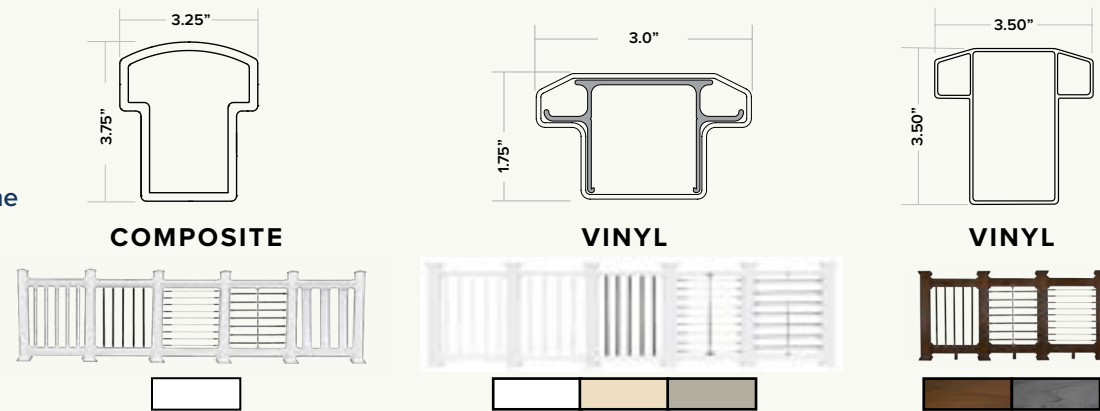

MODERN RAILING

For a sleek and straight line style, a Modern top rail is the perfect choice.

*See Page 26

*See Page 24

*See Page 34

*See Page 34

*See Page 32

DESIGNER RAILING

The curvature of the Designer top rail adds a touch of elegance to any style.

*See Page 22

*See Page 28

*See Page 36

TRADITIONAL RAILING

The classic "T" shape of the Traditional top rail offers a timeless style.

*See Page 30

*See Page 38

*See Page 40

ALUMINUM
FastFit™ Posts
3"x3" Posts
4"x4" Post Sleeves

*See Page 22

STEEL
FastFit™ Posts
2"x2", 3"x3"
Posts

*See Page 24

COMPOSITE
4"x4", 5.25"x5.25"
Post Sleeves