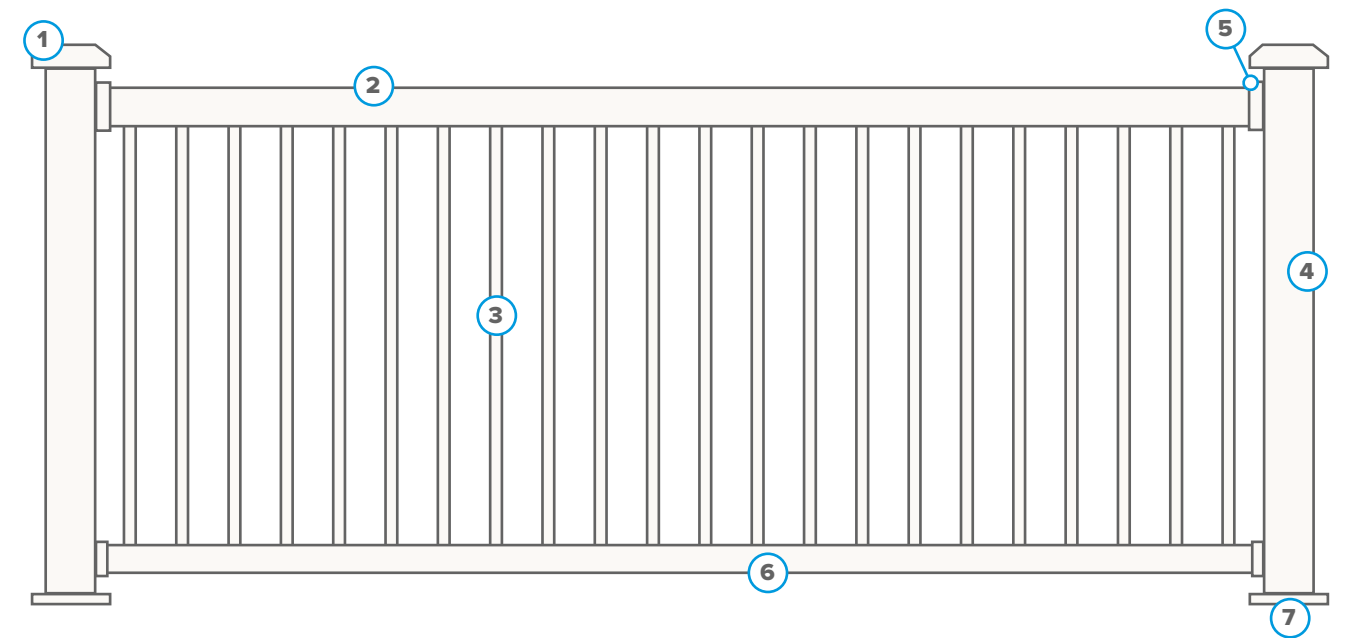

Woodland Bark

LEARN MORE

AN INTRODUCTION TO

FAIRWAY RAILING™

“

FROM THE BLOG

Every outdoor living project has a variety of decisions that need to be made before the space is ready to be enjoyed. Pros and DIYers alike know that picking the right deck railing is essential. Not only does it provide an important safety element, but deck railing also ties the aesthetic for the space together.

SCAN AND
READ THE
FULL BLOG
POST HERE

*How to Get More Value
from Your Deck Railing*”

Designer Aluminum in Textured Black w/Square Balusters

A QUICK OVERVIEW OF DECK RAILING

Our Fairway Railing Collection is the ideal complement to any outdoor space, delivering style versatility, precision craftsmanship, and long-lasting performance. With styles spanning a wide range of materials and infill options, you can find the ideal finishing touch for your outdoor living space.