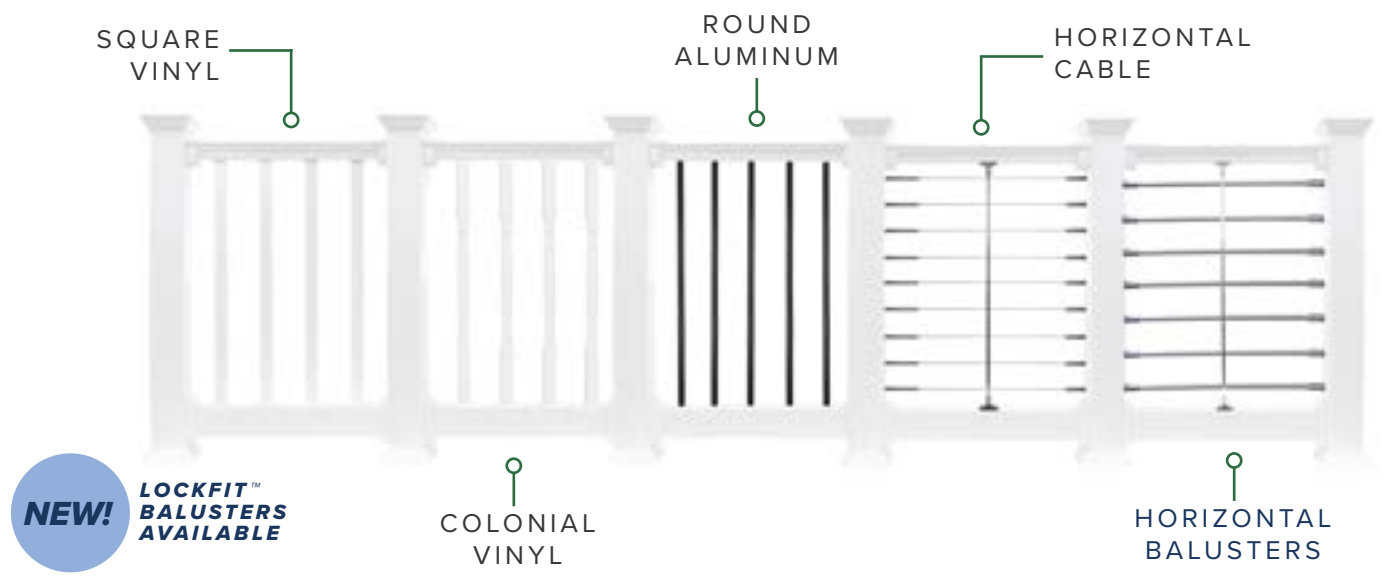

1: CHOOSE YOUR STYLE