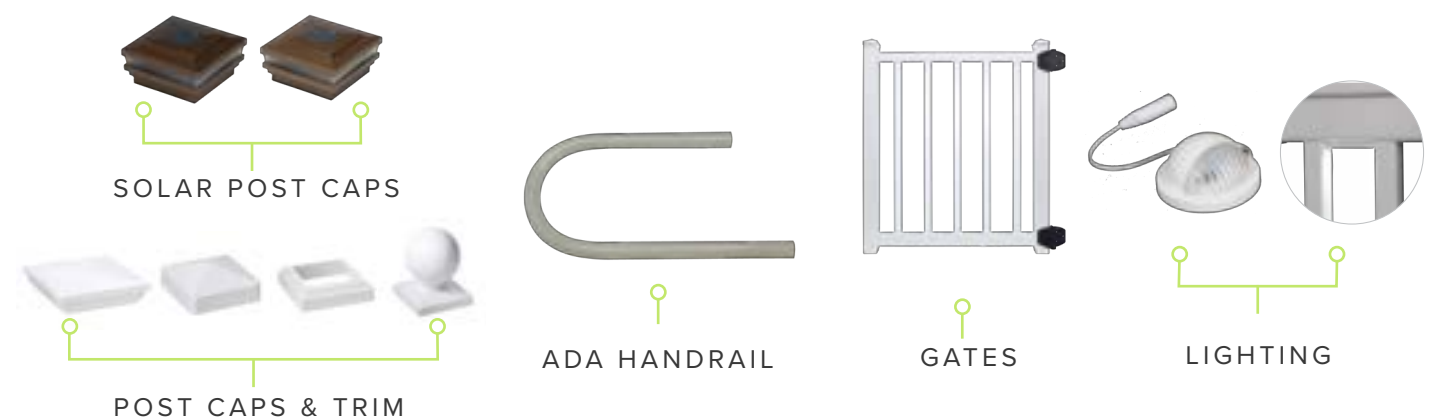

FEATURING NEW E-FIT RAILING INNOVATIONS

Pro-focused improvements to drive efficiency and speed of installation on the job site with up to 300% faster installation!

Traditional Vinyl Railing in White w/Square Vinyl Balusters

LEARN MORE

1: CHOOSE YOUR STYLE

NEW!

FASTFIT™ PANELS NOW AVAILABLE

2: PICK POST SIZE

AVAILABLE IN
4"X4" POST SLEEVES
4"X4" FASTFIT™ SLEEVES
STRUCTURAL POST MOUNTS

HEIGHTS
SLEEVES: 38", 39", 44", 48",
96", 108"

FASTFIT™: 39", 44"

NEW!

3: SELECT ACCESSORIES

FAIRWAY RAILING

VINYL

The TimberLux™ Traditional Vinyl Railing features a variegated color finish that mimics the look of natural wood grain paired with the low maintenance and durability of vinyl railing.

- Reinforced with an aluminum core for added strength and stability
- Hidden hardware offers seamless finish
- Natural wood look without the ongoing maintenance of real wood
- Kitted for easy installation