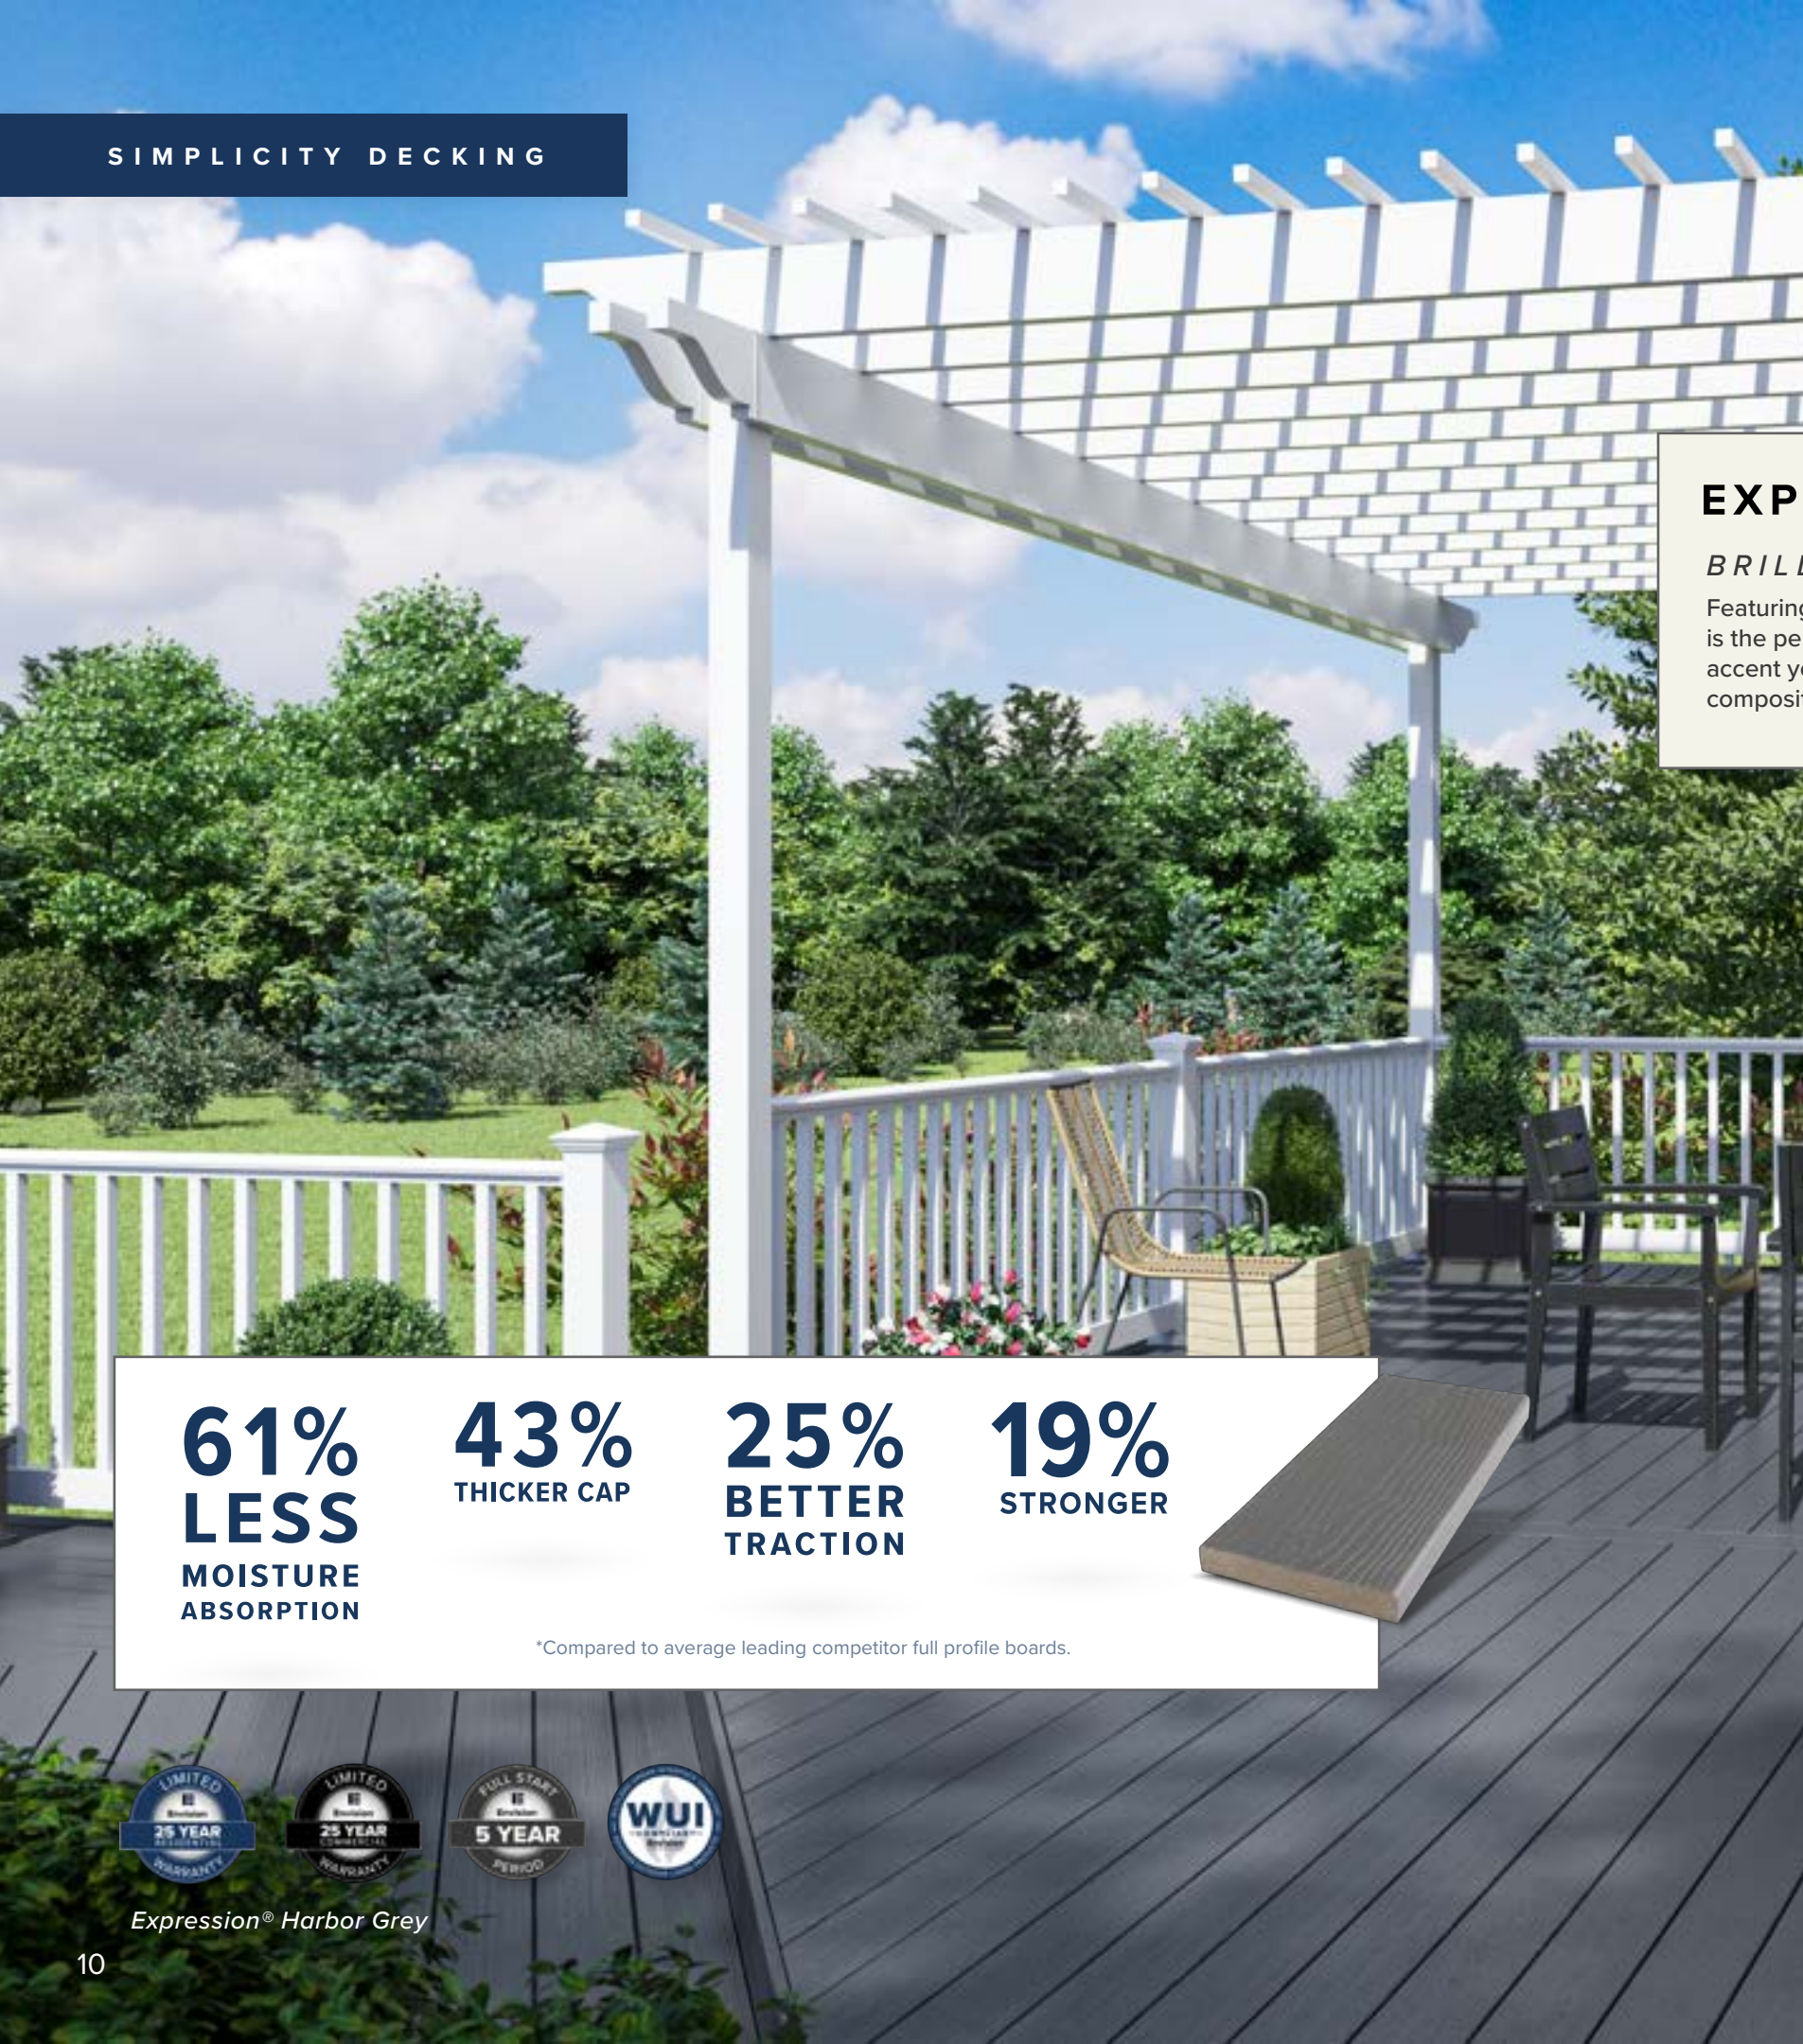

61%
LESS
MOISTURE
ABSORPTION

43%
THICKER CAP

25%
BETTER
TRACTION

19%
STRONGER

*Compared to average leading competitor full profile boards.

Distinction® Cool Tread Technology™ Seaside Pier

LEARN MORE

EXPRESSION®

CHOOSE FROM 3 BOLD COLORS

BOARD PROFILES

Square edge

Grooved edge

61% LESS
MOISTURE
ABSORPTION

43%
THICKER CAP

25% BETTER
TRACTION

19% STRONGER