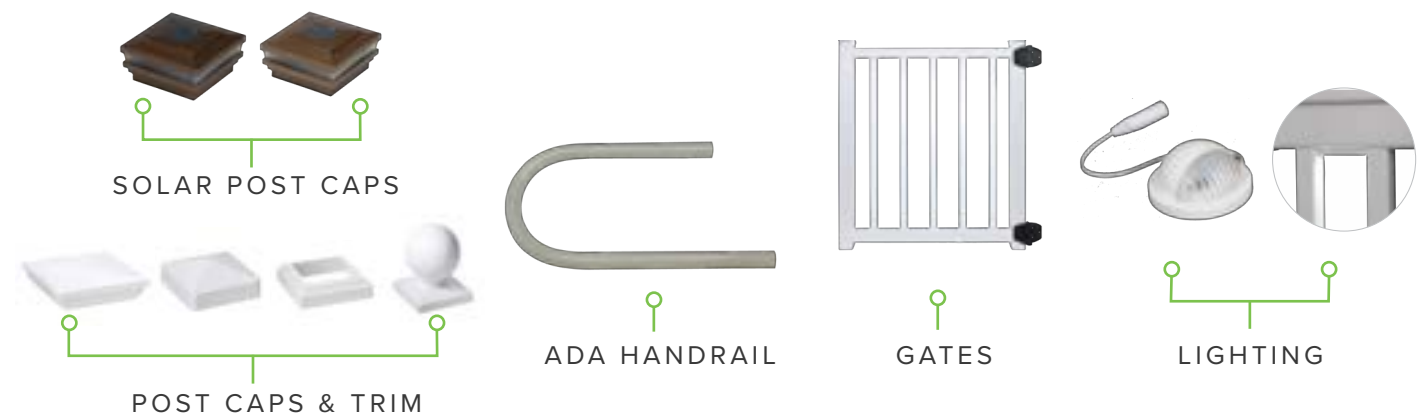

3: SELECT ACCESSORIES