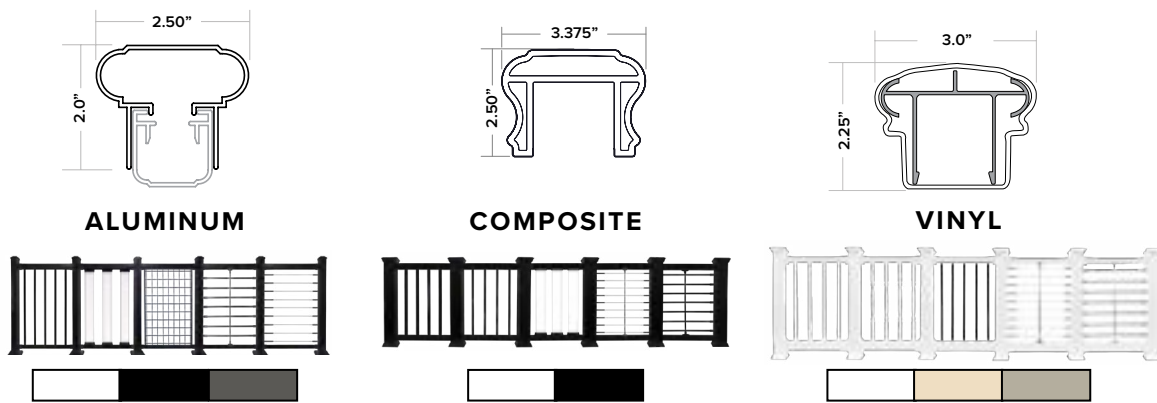

DESIGNER RAILING

The curvature of the Designer top rail adds a touch of elegance to any style.

*See Page 22

*See Page 28

*See Page 36