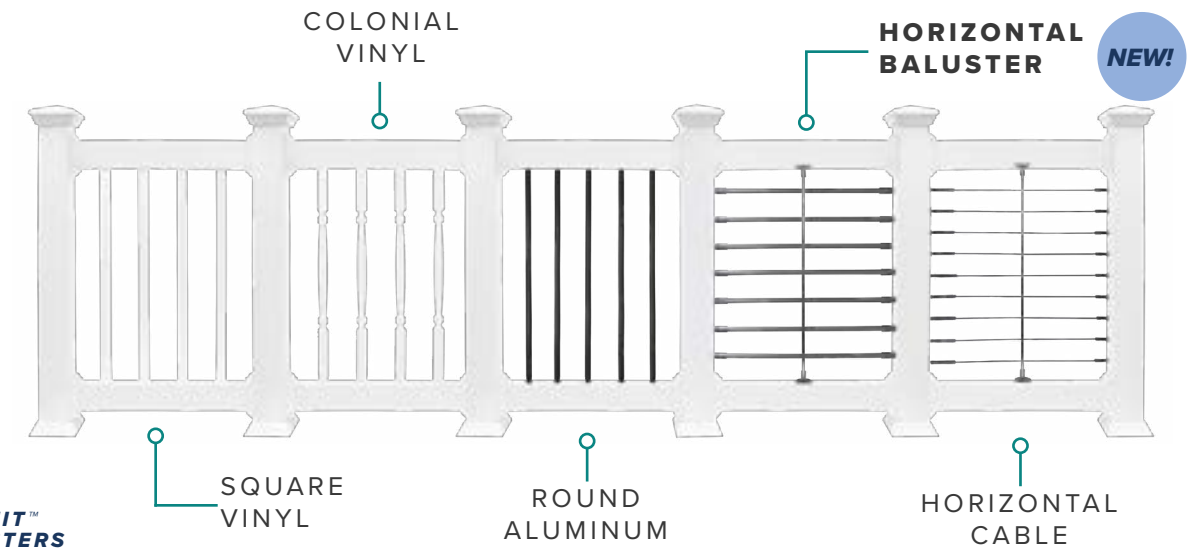

- Reinforced with an aluminum core for added strength and stability
- Hidden hardware offers a seamless finish
- Deck board drink rail option for added entertainment space
- Best-in-class metal-to-metal bracket attachment for added strength
- **Patent Pending LockFit™ Balusters make installation quick and easy**

DRINK RAIL OPTION AVAILABLE

Modern Vinyl XL Railing in White w/Round Aluminum & Drink Rail

LEARN MORE

1: CHOOSE YOUR STYLE

NEW! LOCKFIT™ BALUSTERS AVAILABLE

WHITE

ALMOND

KHAKI

2: PICK POST SIZE

3: SELECT ACCESSORIES

FAIRWAY RAILING

VINYL

Our most popular vinyl railing, the Traditional Vinyl Railing is a classic and simple design that offers high performance at a budget-friendly cost.

- Reinforced with an aluminum core for added strength and stability
- Hidden hardware offers seamless finish
- Best-in-class metal-to-metal bracket attachment for added strength
- **Patent Pending LockFit™ Balusters make installation quick and easy**