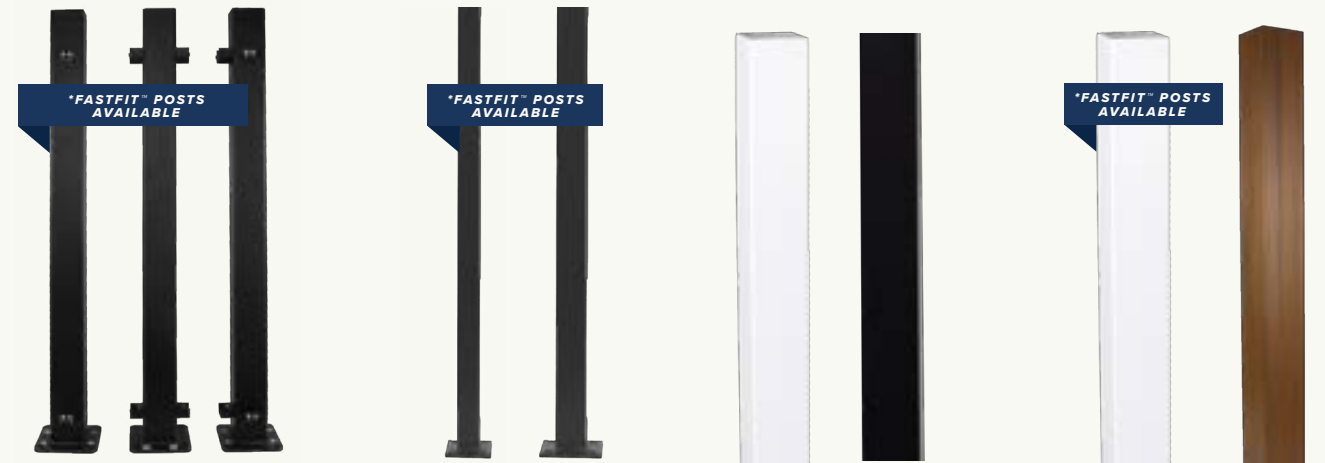

MODERN RAILING

For a sleek and straight line style, a Modern top rail is the perfect choice.

*See Page 26

*See Page 24

*See Page 34

*See Page 34

*See Page 32

DESIGNER RAILING

The curvature of the Designer top rail adds a touch of elegance to any style.

*See Page 22

*See Page 28

*See Page 36

TRADITIONAL RAILING

The classic "T" shape of the Traditional top rail offers a timeless style.

*See Page 30

*See Page 38

*See Page 40

ALUMINUM
FastFit™ Posts
3"x3" Posts
4"x4" Post Sleeves

*See Page 22

STEEL
FastFit™ Posts
2"x2", 3"x3"
Posts

*See Page 24

COMPOSITE
4"x4", 5.25"x5.25"
Post Sleeves