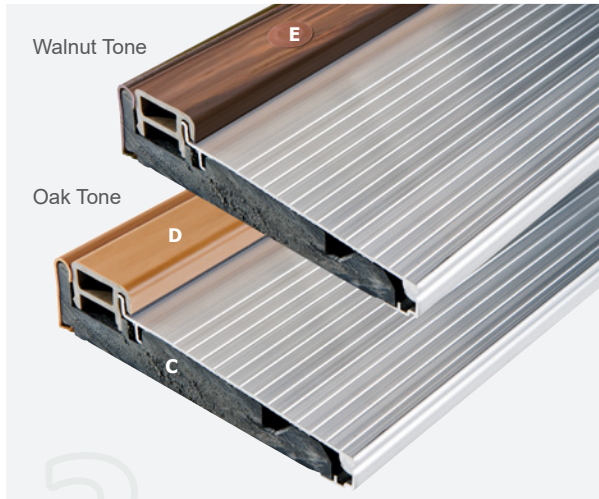

Acclimated Entry Systems

3 Z-Series Sills

Synthetic Materials Eliminate the Worries of Wood

(C) All-composite substrate

All-composite substrates won't crack, warp or rot. Ever.

(D) Narrow synthetic high dam cap This cap resists fading and wear. It won't warp or rot. A built-in seal keeps out air and water, even in the most severe conditions.

(E) Sealed adjustment screws Patented sealing plugs hide unsightly screws and keep water and dirt away from the adjustment mechanism, maintaining adjustability of the sill cap over time.

U.S. Patents 5,426,894; 5,588,266, 5,611,173, D354,572, 6,789,358; 7,350,336

ZAC Sills Black Cap/Mill Sill

Never needs adjustment, automatically adjusting for a lasting seal against leaks.