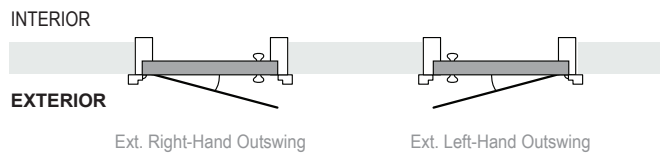

Handing & Rough Openings

exterior **Outswing** door handing

single door