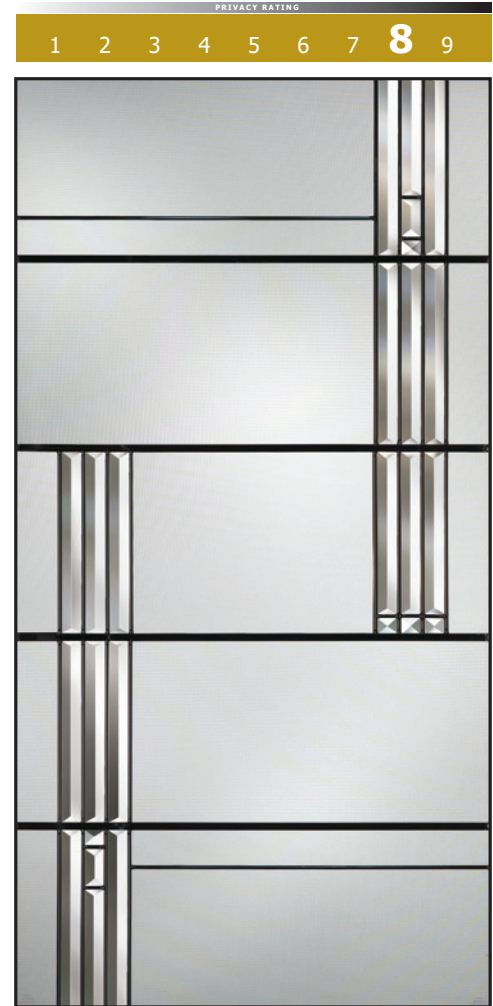

Calandra - Black Chrome Caming

* Black Chrome Caming may vary in appearance due to lighting, time of day and/or viewing angles.

PANEL PROFILE						PANEL PROFILE*	
ECRC-404-788	ECRM-404-788	ECPM-404-788	ECRM-450-788	ECRG-122-788	ECAA-151-788	---	---
EKRC-404-788	EKRM-404-788	EKPM-404-788	EKRM-450-788	EKRG-122-788	EKAA-151-788	---	---
EMRC-404-788	---	---	EMRM-450-788	EMRG-122-788	EMAA-151-788	---	---
---	EYRN-404-788*	EYPN-404-788*	---	---	---	---	EYRM-450-788*

For warranty information:
[www.bayerbuilt.com/
resources/warranties](http://www.bayerbuilt.com/resources/warranties)

3'0" Only
2'8" or 2'6"
Not available