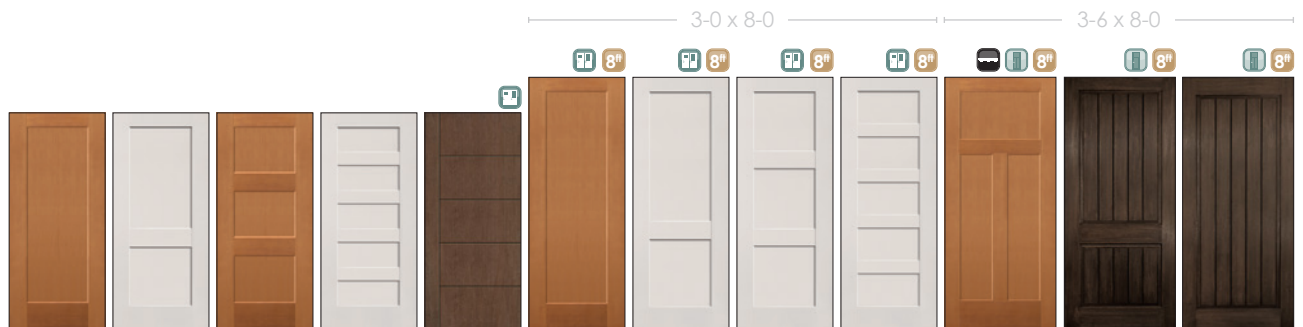

- **Fir**
- **Mahogany**
- **Rustic Mahogany**
- **Brushed Smooth**
- **Smooth**

PFFL	PFFK	PFFE	PFFQ	---	PFFL	PFFK	---	---	PFFI	---	---
---	---	---	---	PMGX-BGB1E5	---	---	---	---	---	---	---
PBFL	PBFK	PBFE	PBFQ	---	PBFL	PBFK	PBFE	PBFQ	---	PHPK	PHPL
---	---	---	---	---	PSFL	PSFK	---	---	PSFI	---	---

Dentil Available