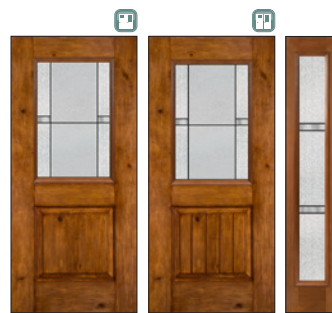

EHRB, EHAA-152-CLE

● **Knotty Alder** EARB EAPB EAAA-151-788 EARB-106-CLE EAPB-106-CLE EAAA-151-CLE EARB-106-DOR EAPB-106-DOR EAAA-151-DOR