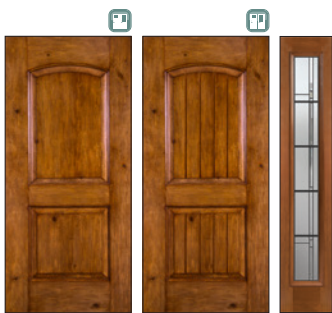

● **Knotty Alder** EARB EAPB EAAA-151-788 EARB-106-CLE EAPB-106-CLE EAAA-151-CLE EARB-106-DOR EAPB-106-DOR EAAA-151-DOR