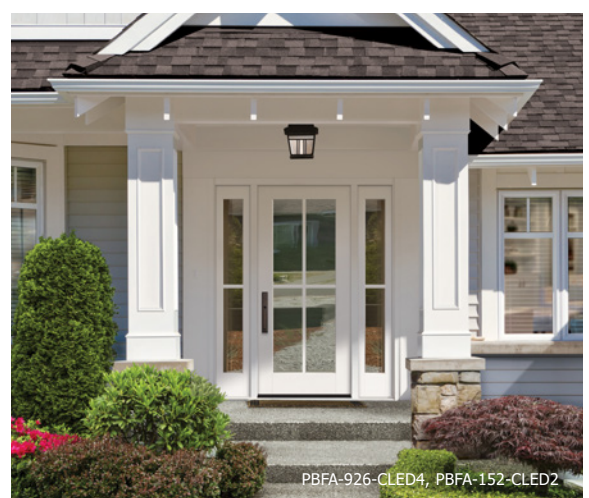

For warranty information:
[www.bayerbuilt.com/
resources/warranties](http://www.bayerbuilt.com/resources/warranties)