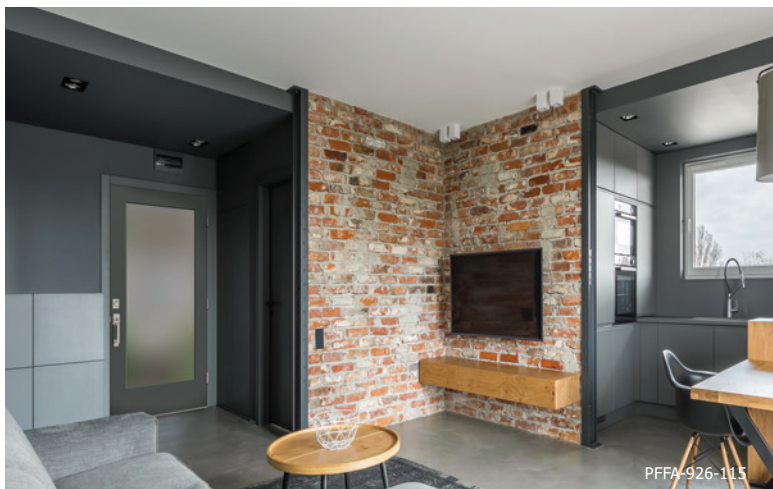

PFFA-926-115