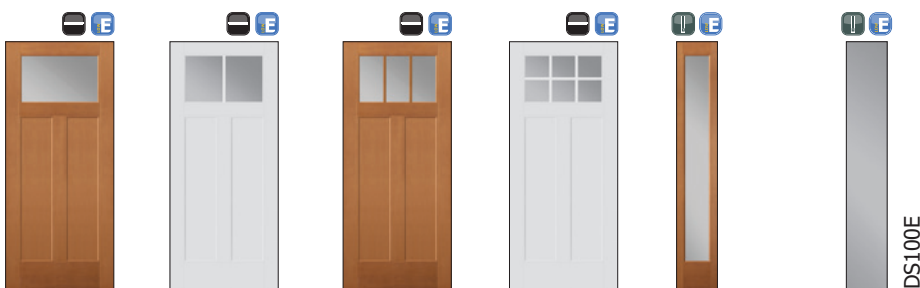

- PFFI-330-CLE
- PFFI-330-CLED2
- PFFI-330-CLED3
- PFFI-330-CLED6
- PFFA-852-CLE
- PSFI-330-CLE
- PSFI-330-CLED2
- PSFI-330-CLED3
- PSFI-330-CLED6
- PSFA-852-CLE

For warranty information:
www.bayerbuilt.com/resources/warranties

Dentil Available

9545 - Smooth Dentil

9545 - Fir Dentil