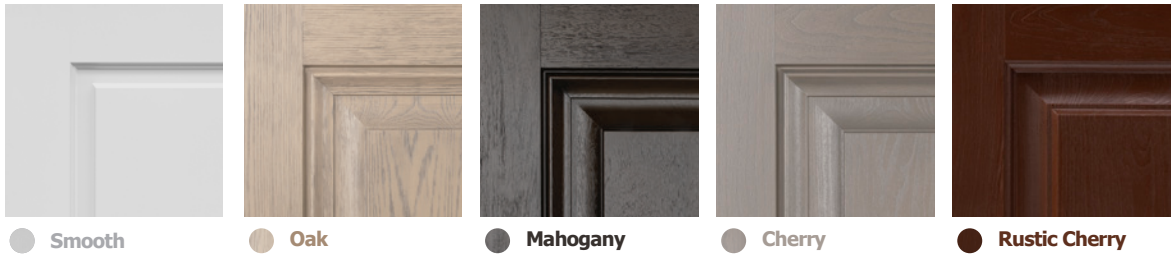

ECRC-404-DOR

The Elite Series is a collection of premium fiberglass doors designed with detailed panels that mirror traditional stile and rail door construction to create crisp shadow lines and heightened curb appeal. Authentic wood grain patterns of Fir, Oak, Mahogany, Knotty Alder, Cherry, and Rustic Cherry in Traditional, Craftsman, Modern and Rustic designs offer the warmth and beauty of real wood, with the superior performance and maintenance-free features of fiberglass.

Elite Series doors feature engineered lumber hinge and lock stile construction to maximize dimensional stability and resist warping. The polyurethane foam core provides the best thermal protection available and bottom rails feature rot-resistant composite construction.