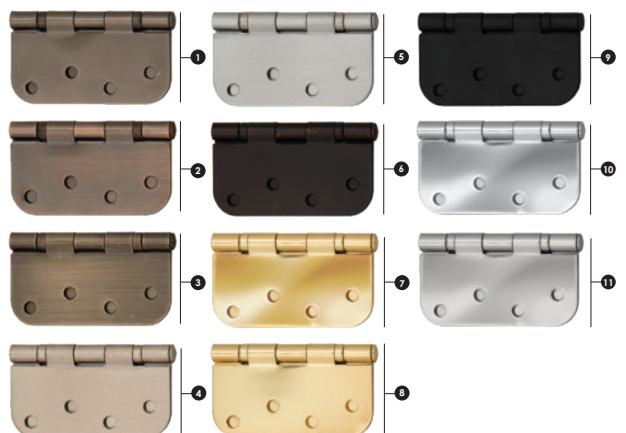

(D) Narrow synthetic high dam cap This cap resists fading and wear. It won't warp or rot. A built-in seal keeps out air and water, even in the most severe conditions.

(E) Sealed adjustment screws Patented sealing plugs hide unsightly screws and keep water and dirt away from the adjustment mechanism, maintaining adjustability of the sill cap over time.

U.S. Patents 5,426,894; 5,588,266, 5,611,173, D354,572, 6,789,358; 7,350,336

ZAC Sills Black Cap/Mill Sill

Never needs adjustment, automatically adjusting for a lasting seal against leaks.

4 Hinge Colors

Ball bearing hinges come standard

Our door units come with ball bearing hinges as a standard feature. Available in a variety of finishes, you'll be sure to find a color to compliment the other hardware finishes in your home.