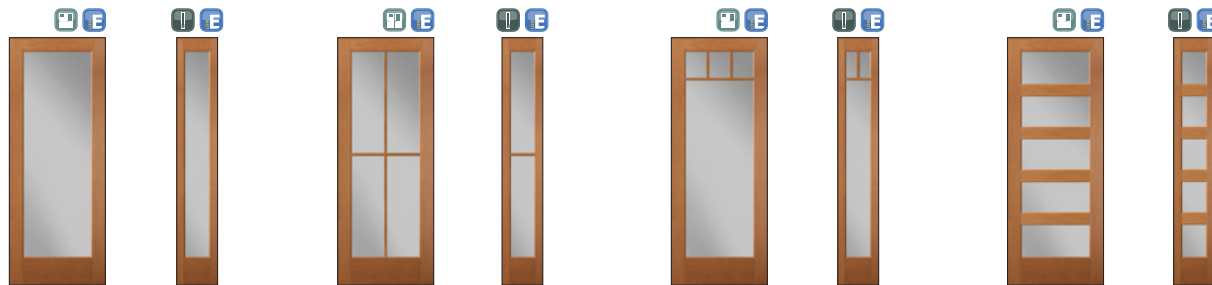

- Fir
- PFFA-826-CLE
- PFFA-852-CLE
- PFFA-826-CLED4
- PFFA-852-CLED2
- PFFA-826-CLEDC
- PFFA-852-CLEDC
- PFFA-826-CLEL5
- PFFA-852-CLEL5