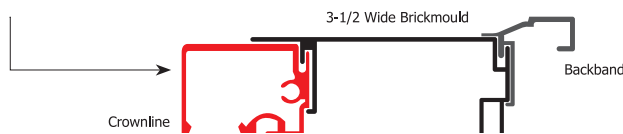

Acclimated Entry Systems

Inswing
Crownline Brickmould

Inswing
Classic Brickmould

Inswing
Slimline Brickmould

Outswing

Vinyl nail fin cannot be applied to this unit. Not compatible with storm doors.

Crownline Brickmould accessories