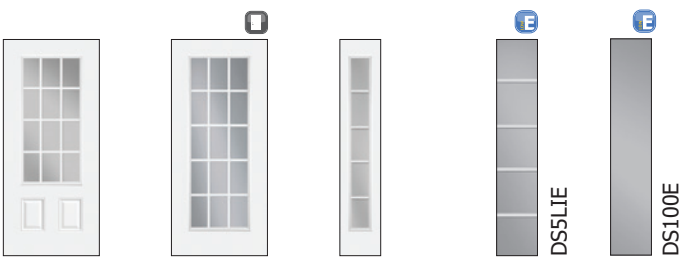

E 5 lite Low-E transom | Internal White

E 4 lite Low-E transom | Internal White

● Rift Cut

● Brushed Smooth

SRAA-122-09PW

SBAA-122-09PW, SBAA-152-06PW

IW - Internal White

--- SRAA-122-015W SRAA-152-005W
 SBRP-404-012W SBAA-122-015W SBAA-152-005W
 --- --- ---