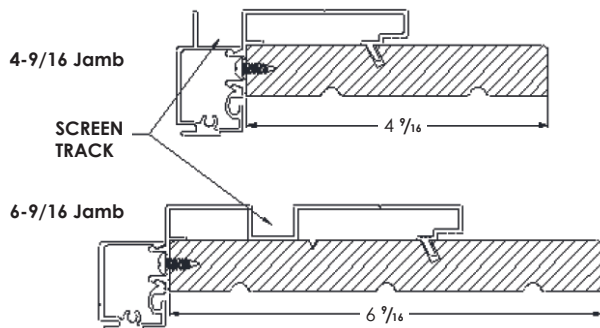

Acclimated Entry Systems

- Pre-clad 4-9/16" or 6-9/16" jamb with new integrated screen track and standard crownline nosing
- Tru-core pine jamb material
- 2-1/2"x 4-3/8" LVL-reinforced mull post with extruded aluminum cover for long-lasting durability and strength
- Heavy-duty extruded screen with fiberglass mesh
- Rigid folding aluminum nail fin

Create The Ultimate Patio System
with Perspective Series Exterior Doors
See pages 34-61 for options.