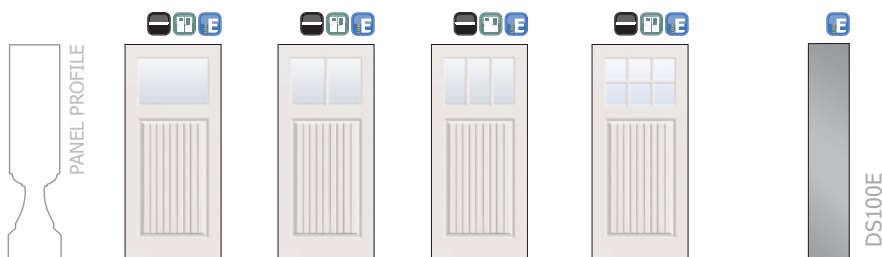

● Brushed Smooth (Y)

PBBY-605-CLED3

PRIVACY RATING
1 2 3 4 5 6 7 8 9

Clear Low-E 1

Berkley - Antique Patina Caming 7

● Brushed Smooth PBBY-605-CLE PBBY-605-CLED2 PBBY-605-CLED3 PBBY-605-CLED6

For warranty information:
[www.bayerbuilt.com/
resources/warranties](http://www.bayerbuilt.com/resources/warranties)