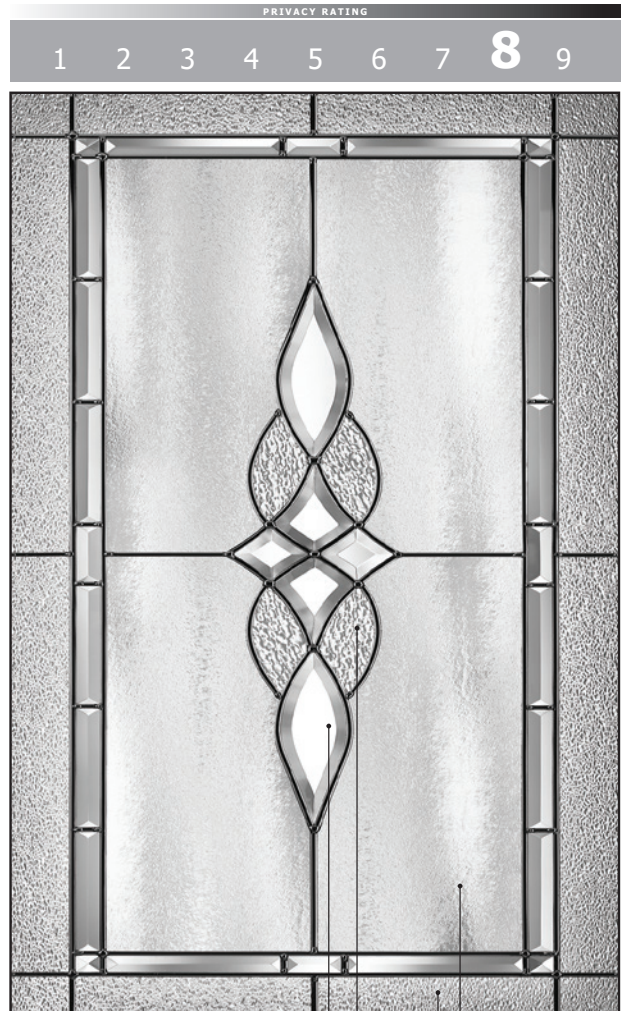

664 - Black Chrome Caming

Clear Beveled
Hammer

Chinchilla
Sparkolite

8 FT

● Rift Cut

For warranty information:
[www.bayerbuilt.com/
resources/warranties](http://www.bayerbuilt.com/resources/warranties)

14" Only
12" Not
Available

3" Only
2'8" or 2'6"
Not available

Available in
3'6" x 6'8"
Brushed Smooth Only