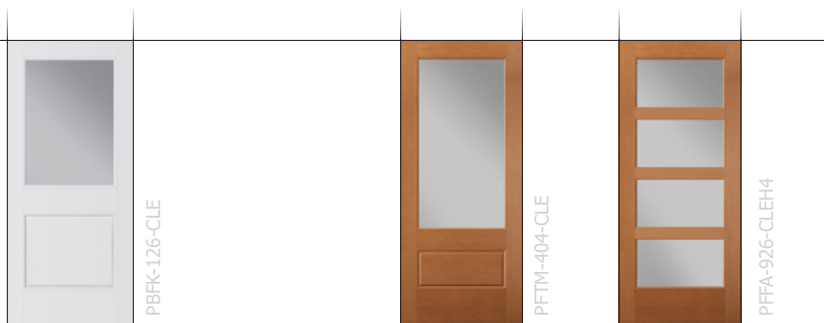

Dentil Available

PFTM-426-CLED4

PFFA-926-CLEL3, PFFA-152-CLEL3

PBFA-926-CLED4

Perspective Flush-Glazed doors instantly brighten any space with a wider viewing area and a cleaner appearance to enhance your outdoor views. These doors feature a rot resistant bottom rail, engineered lumber stiles and composite edge construction for increased dimensional stability & performance. All of this is combined with a polyurethane foam core offering superior thermal protection.