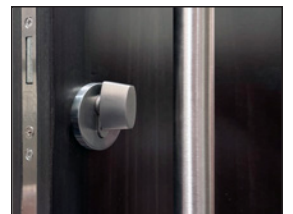

TRILENNIUM
HARDWARE

EMTEK
HARDWARE

(Both options shown utilize the Trilenium latch mechanism)

Scan the QR code
For more information

ENTRY SYSTEM HARDWARE

Pull Bar Hardware with GU Ferco Multi-Point Latch

Pull Bar Hardware

Add style to your front entry with pull bar Hardware! Available in two sizes, two colors, in a round or square profile.

Square

Round

In-Stock Sizes:

47-1/4" (6'8" Doors) • 70-7/8" (8' Doors)

Multi-Point Latch System

The GU Ferco Security Multi-Point latch system is designed to work with Pull Bar Hardware. This multi-point latching system provides three points of contact along the latch side of the door. This system utilizes a single deadbolt, located just below the middle latch. The latches and deadbolt are operated via key on the exterior and a thumb turn latch on the interior.

Round Rosette

Square Rosette

Thumb Latch
Standard Option

Available in two colors: Matte Black & Stainless Steel

Acclimated Entry Systems

Tedee Pro Smart Lock

The GU Ferco Multi-Point Latch System is compatible with the **Tedee Pro Smart lock**, a new and exciting option that provides the power to lock & unlock your door via your phone. This small unit displaces the GU thumb latch on the interior side of your exterior door. The Tedee Pro Smart Lock can also be configured with smart home platforms such as Apple Home, Google Home and Amazon Alexa.