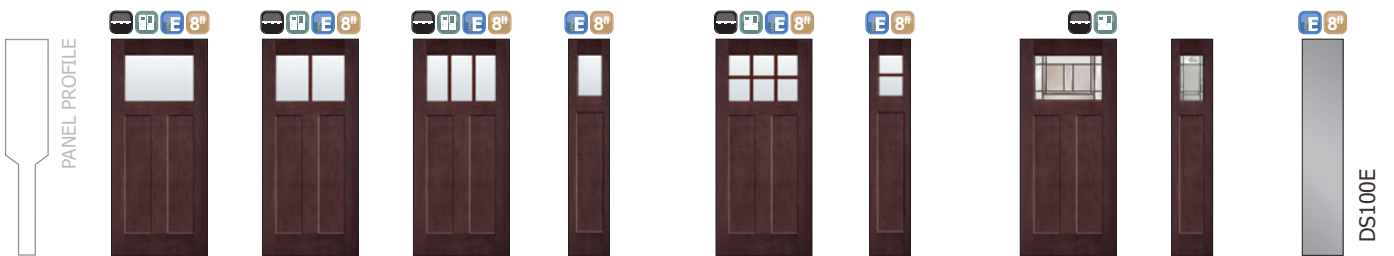

● Rift Cut

PRFI-605-CLE

PRFI-605-CLED2

PRFI-605-CLED3

PRFI-655-CLE

PRFI-605-CLED6

PRFI-655-CLED2

PRFI-605-676

PRFI-655-676

DS100E