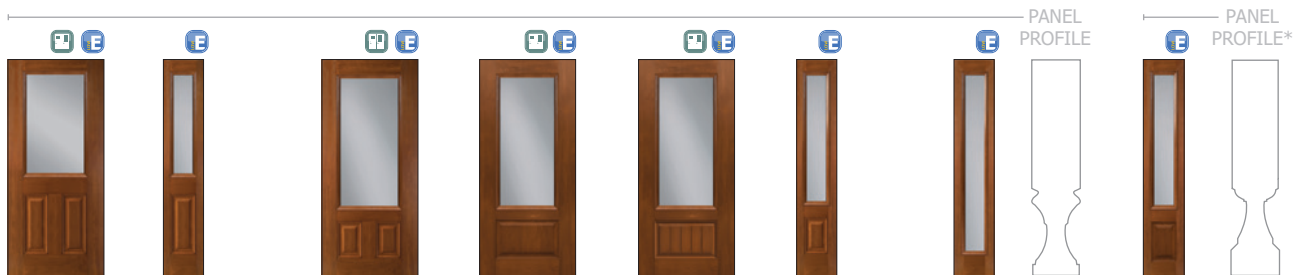

For warranty information:
[www.bayerbuilt.com/
resources/warranties](http://www.bayerbuilt.com/resources/warranties)

3'0" Only
2'8" or 2'6"
Not available

Clear

EYRN, DS100E

● Cherry

● Oak

● Mahogany

● Rustic Cherry