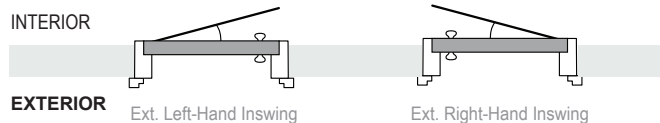

exterior **Inswing** door handing

single door