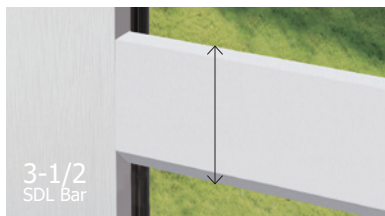

4-1/2
SDL Bar

3-1/2
SDL Bar