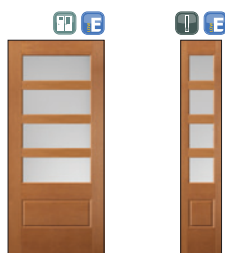

● Fir

● Smooth

PFTM-426-140

PFTM-426-140

PFFA-926-140

PFTM-426-140H4 PFTM-450-140H4
PSTM-426-140H4 PSTM-426-140H4

Thinking about painting your door a dark color? Consider selecting a textured fiberglass door to aid in hiding the inevitable scuff or scratch that happens given life's fast pace of coming and going! ▶