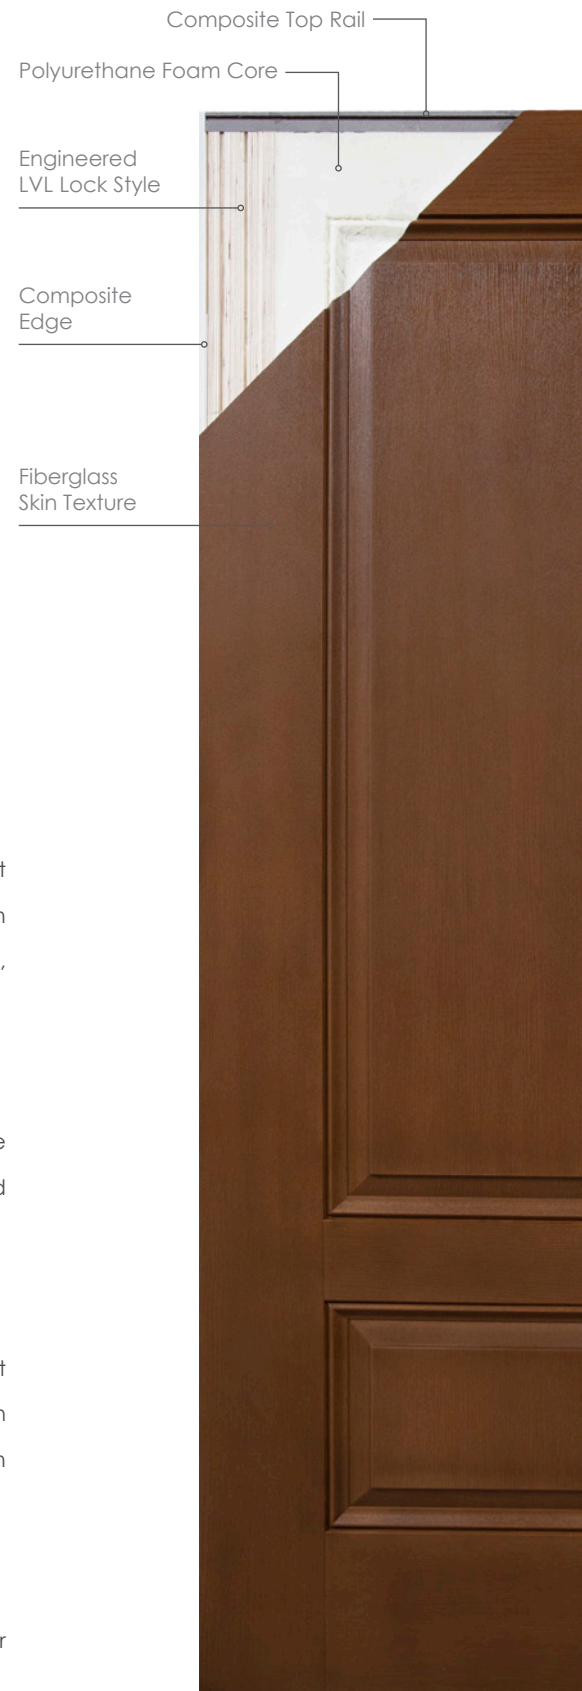

Fiberglass Grain Definition

This newly designed Rift Cut fiberglass skin texture was created using state of the art technology. The skin design features a unique & versatile surface that is ideal for stain or paint. When staining the color will define whether the door looks like walnut, oak, mahogany, or various other wood species.

Engineered LVL lock & hinge stile construction

When it comes to the core construction of your door, engineered wood is stronger, free of knots and is far more rigid than traditional wood stiles. This creates added rigidity and resistance to shrinking, bowing and twisting, resulting in a far more stable product.

Composite stile edge paired with a composite top & bottom rail

Rot-Free composite material surrounds the door and provides the best protection against the rigorous midwest environment. Harsh winters and humid summers are at bay when wood is not exposed to our seasonal changes. The composite substrate is stable and it can be finished to blend with the smooth & textured skin of your door.

Polyurethane Foam Core

The key to combating the heat and cold is superior insulation, this door features superior thermal performance.