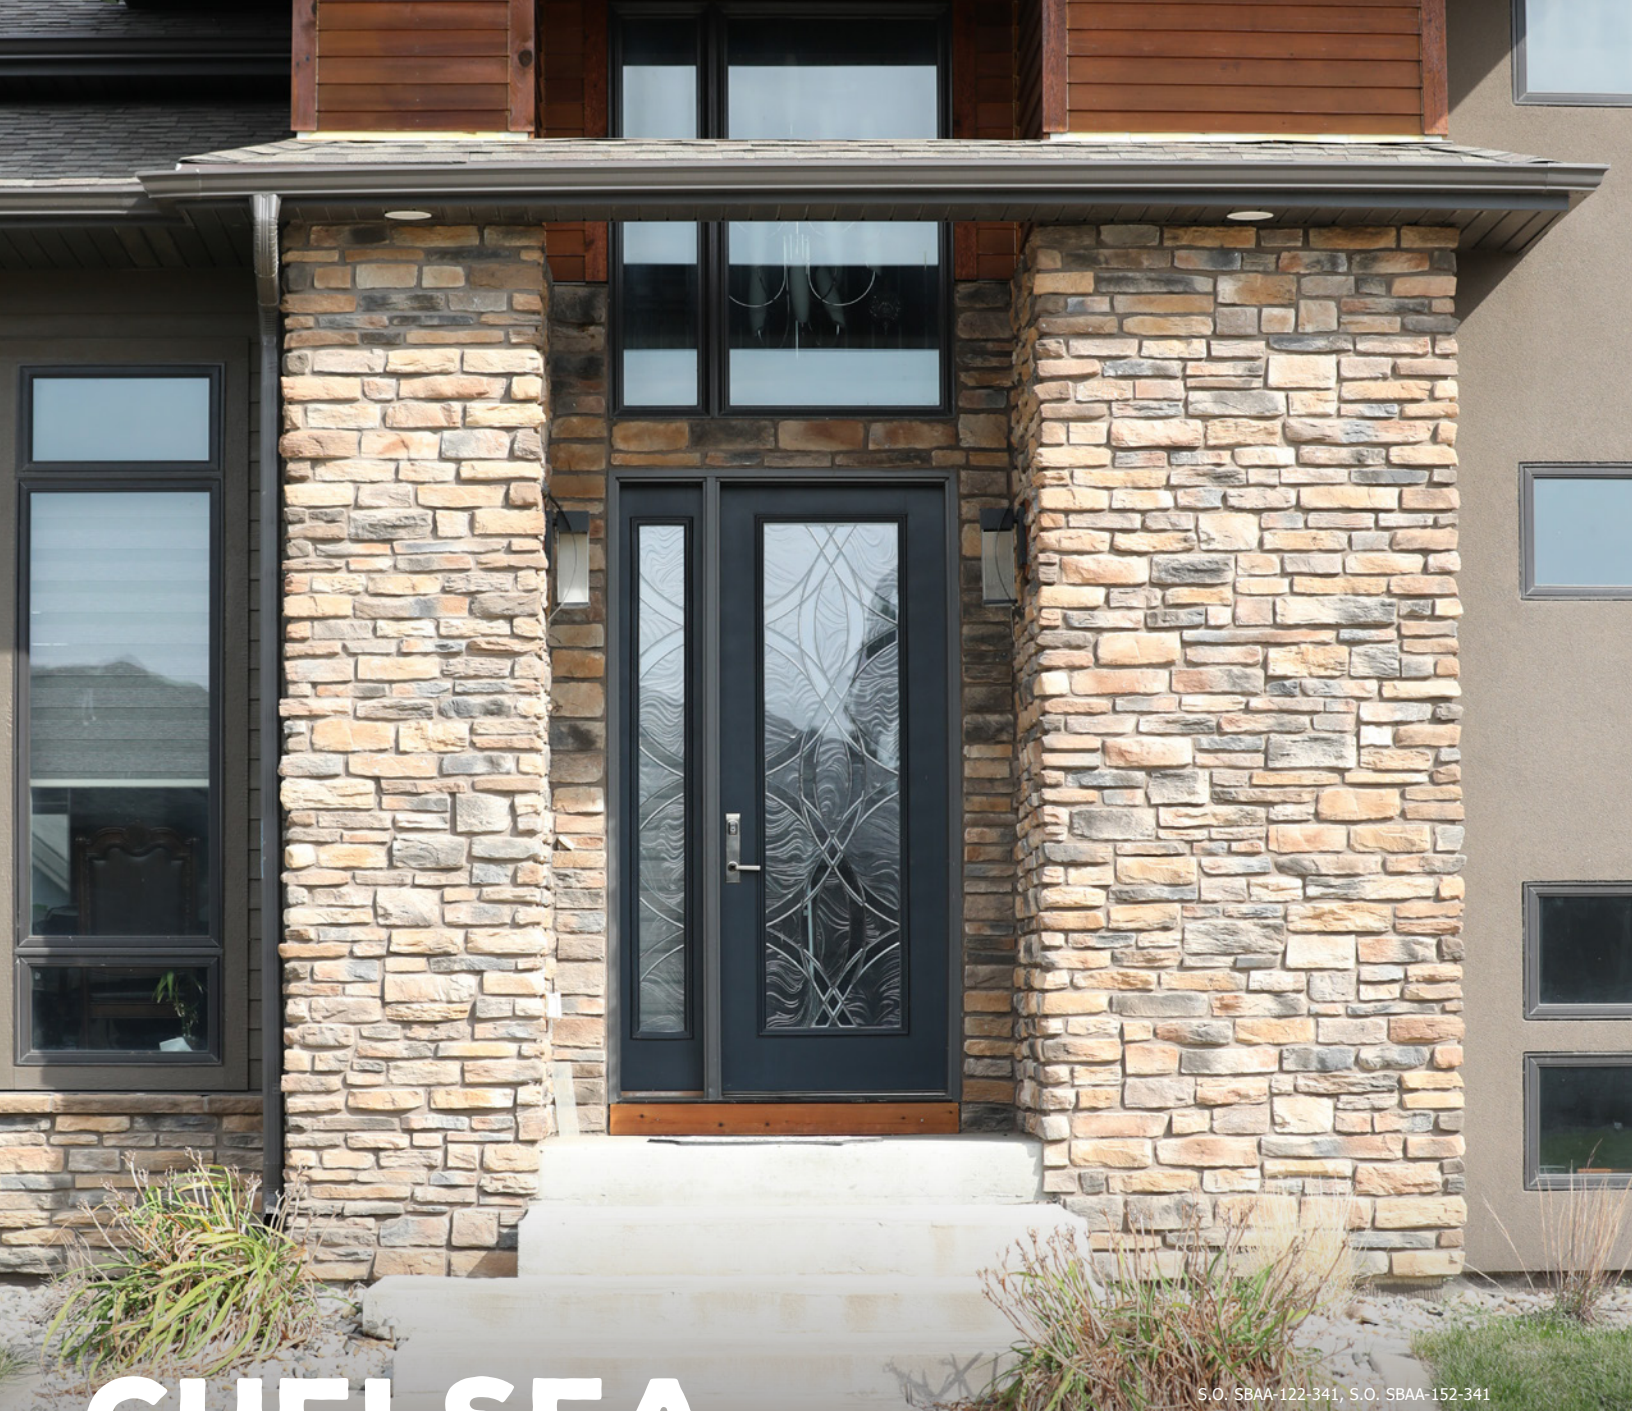

SBRK-450-788

- Rift Cut
- Brushed Smooth

WANT MORE GLASS OPTIONS?

+PRO TIP

Here are some additional decorative glass options to choose from via special order

CHELSEA

S.O. SBAA-122-341, S.O. SBAA-152-341

DS100E