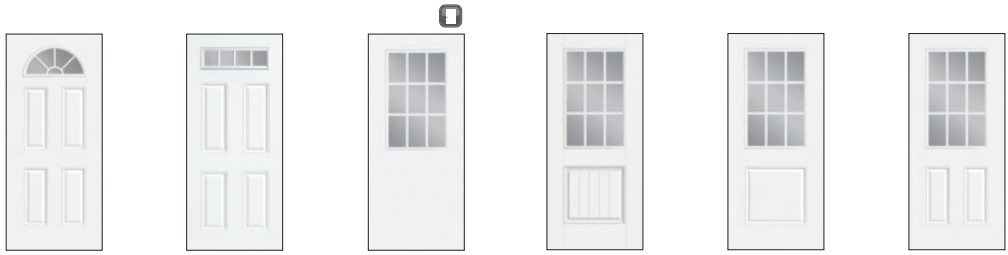

1. **Rift Cut**
   - **Brushed Smooth**
   - **Pure White**

---	SBRD-135-010E5	SBRD-822-010E4	SBAA-106-010E9	SBPB-106-010E9	SBRK-106-010E9	SBRG-106-010E9
---	---	---	---	---	---	---