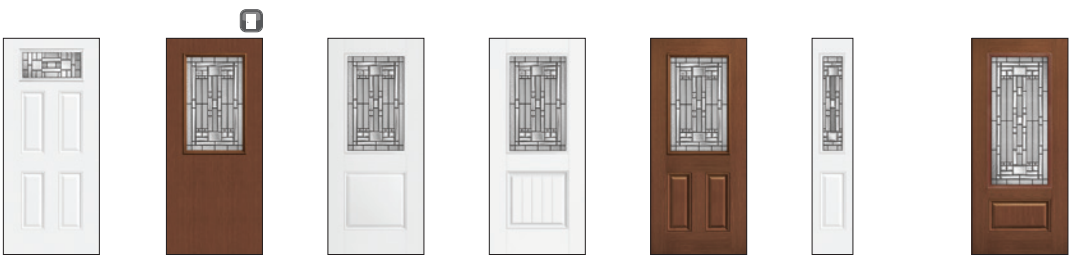

● Rift Cut	SRRG-228-366	SRAA-106-366	SRRK-106-366	---	SRRG-106-366	SRRK-129-366	SRRM-404-366
● Brushed Smooth	SBRD-228-366	SBAA-106-366	SBRK-106-366	SBPB-106-366	SBRG-106-366	SBRK-129-366	SBRM-404-366
● Pure White	---	---	SBRKP-106-366	---	SBRGP-106-366	SBRKP-129-366	---