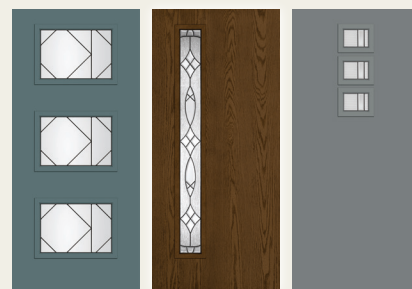

PULSE.

A contemporary series of door styles and glass designs that can be combined to make a bold statement.

ARI

LÍNEA

ECHO

3 | Choose Your Glass

Adding glass to your door will maximize the beauty and curb appeal of your entryway. Choose from a variety of decorative glass options or opt for grilles, blinds, clear or energy-efficient Low-E glass. Our glass collections offer a variety of privacy levels and coming options to fit your personal style.