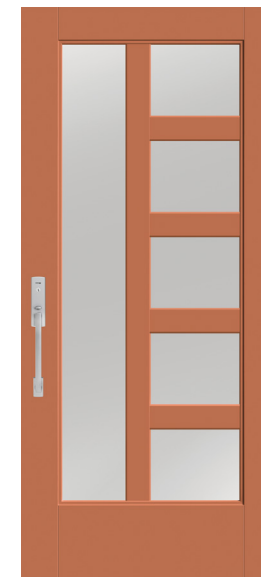

Smooth-Star with
Low-E Glass and SDLs
S3400L