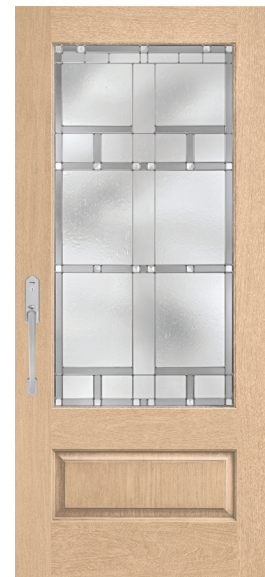

Classic Craft Mahogany
Grain with Homeward Glass
CCM2801