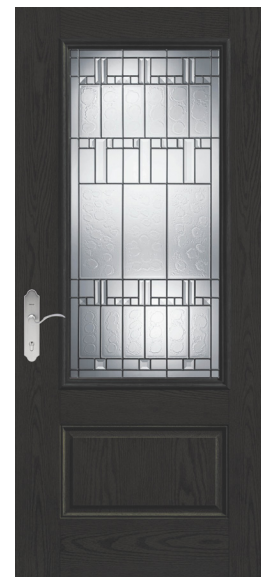

Classic Craft Mahogany
Grain with Arborwatch Glass
CCR1423

Classic Craft Fir Grain with
Clear Glass and SDLs
CCA2350

Classic Craft Fir Grain with
Arborwatch Glass and SDLs
CCA9300

Classic Craft Canvas
with Homeward Glass
CCV911