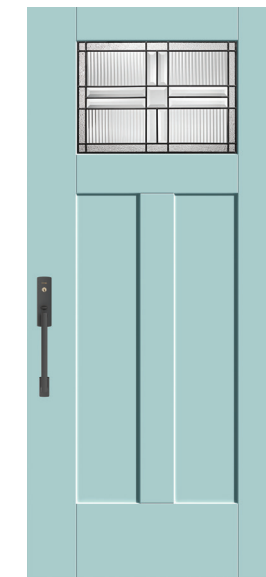

Smooth-Star with
Saratoga Glass
S6240