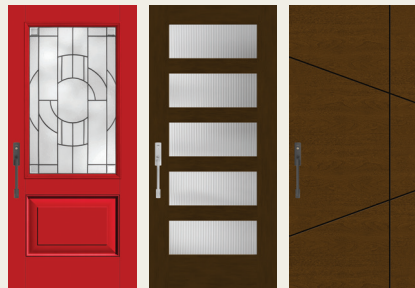

The only door you'll ever need.™

Choosing a fiberglass entry door system can help increase your home's curb appeal, especially when you select a style that complements exterior architectural details.

LIFETIME
LIMITED WARRANTY

Classic Craft, complete entryway systems are backed by a comprehensive 1x transferable lifetime limited warranty from the entry door brand building professionals choose most. This warranty can be transferred one time to a new owner, should you ever sell your home.

All Fiber-Classic, Smooth-Star and Pulse fiberglass doors are backed by a lifetime limited warranty.

1 | Choose your door

Explore our selection of wood-grained and smooth surfaces to find the perfect look.

THE CLASSIC CRAFT. SERIES

Our premier engineered-to-last entryways showcase remarkably authentic wood grains and textures. Explore doors inspired by the latest trends to bring your home design vision to life.

MODERN STYLES

CONFIDENT | MINIMAL