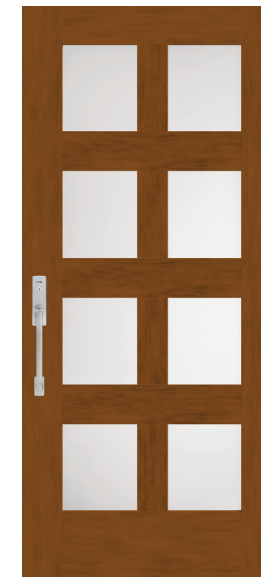

Classic Craft Fir Grain with
Low-E Glass and SDLs
CCA2380