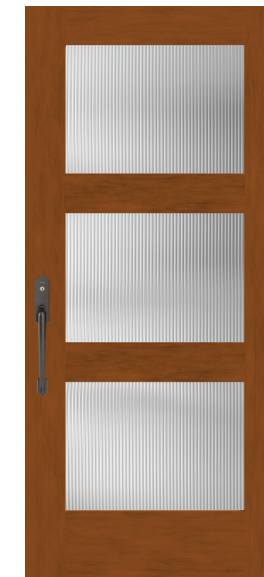

Onyx Golden Wheat Canyon

Modern Prairie

Flat or Hipped Roofs · Strong Horizontal Lines · Comfortable, Livable Modern

Classic Craft Mahogany
Grain with Zaha Glass
CCM2803

Classic Craft Fir Grain with
Reeded Glass and SDLs
CCA2300XK