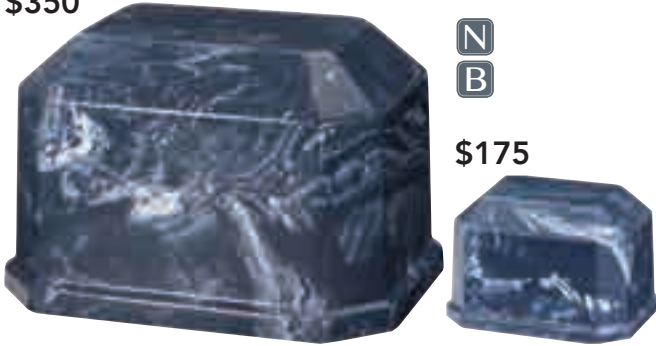

H
N
B

\$595

\$150

3AAA6 ALICANTE 10.25" H x 7.25" Dia. ALABASTER Volume: 200ci Access: Top	3AAAKS ALICANTE KEEPSAKE 3.875" H x 3.125" Dia. ALABASTER Volume: 6ci Access: Top
--	---

cultured marble

\$350

N
B

\$175