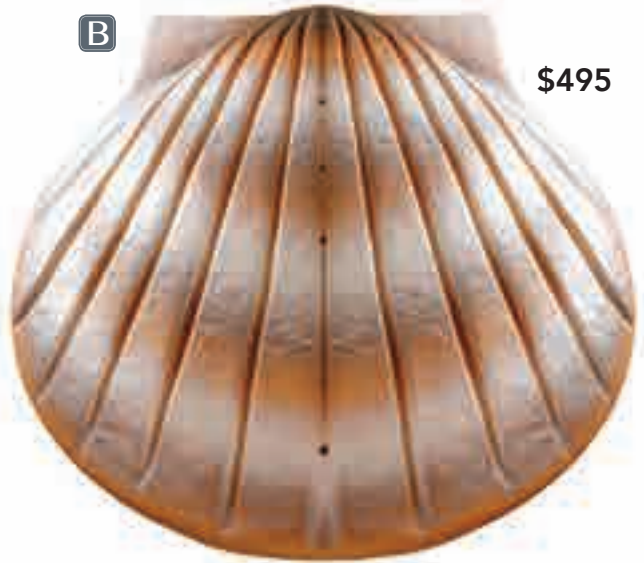

70001096
UNITY EARTHURN® FLORAL

5" H x 8" W x 6.75" D

HANDMADE PAPER

Volume: 200ci

Access: Top

suitable for earth burial or temporary storage

B

\$495