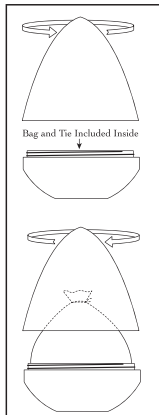

71216057
CELESTE™ - COBALT

Personalize on the flat, band-like surface.
10" H x 8" Dia.
Volume: 216ci
Access: Middle