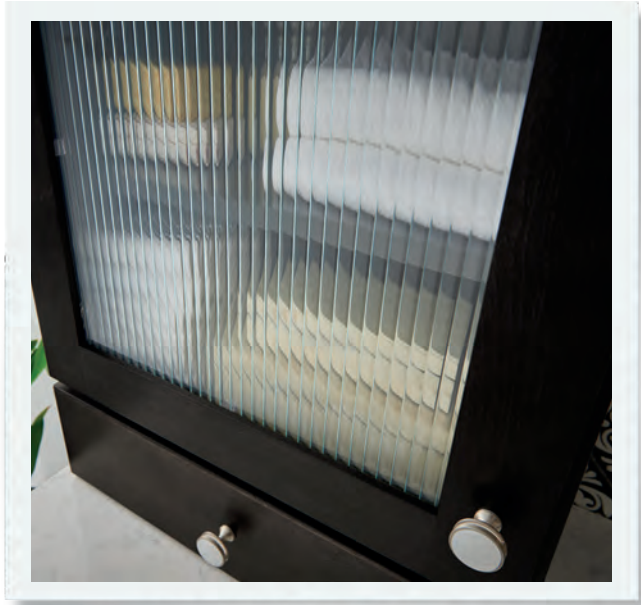

CALHOUN

After a busy day, relax in a bathroom that's designed to refresh. Create your own spa-like retreat filled with refined details.

Make it Your Own

This vanity is packed with purposeful, personalized storage. There's a dedicated drawer for beauty tools plus a pull-out waste basket, a tilt-down hamper, and towel storage.