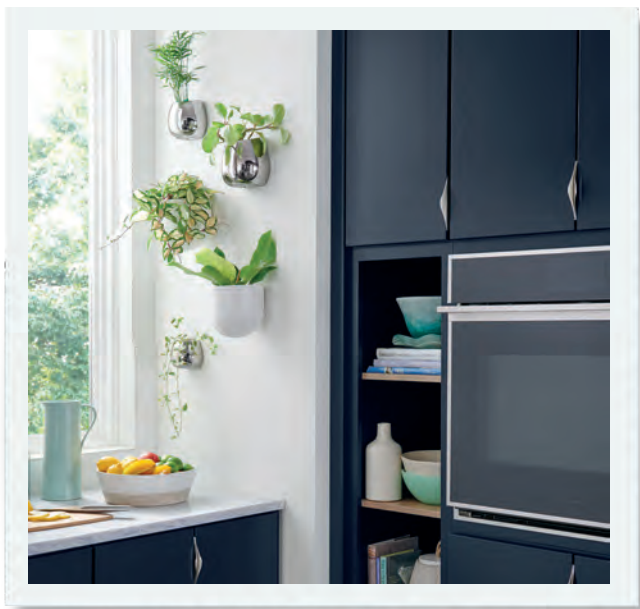

### Distinctly Unique

Biscotti-stained panels enhance this custom-made hood, creating a focal point with a personalized touch.

**THIS KITCHEN:** (Classic) Calhoun in Magnolia; Devin in Celeste; with Lennon in Biscotti on maple  
A. Field-installed custom hood  
B. Pull-out waste cabinet  
C. Deep Drawer Divider