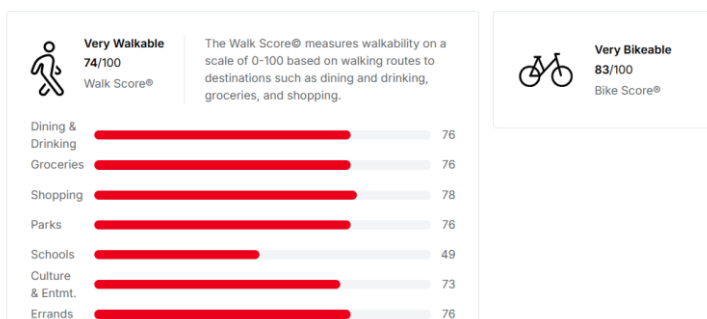

Getting Around