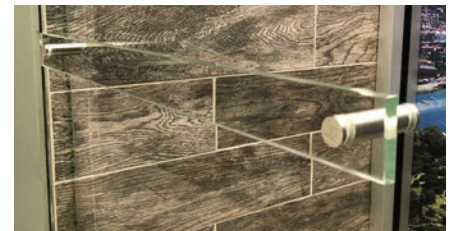

Phantom with Glass Towel Bar
3/8" Clear Glass, Brushed Nickel Finish

PHANTOM FEATURES

- 3/8" Clear double rolling doors
- Clear acrylic stoppers
- 2 1/2" Recessed pull and towel bar included with optional upgrades available
- Can accommodate wider openings*
- 90 degree return kits available
- Doors overlap between 1" to 3"
- Chrome, Brushed Nickel, Oil Rubbed Bronze and Matte Black

*Doors that exceed 102lbs must use three roller wheels and anti-jump pins.

3/8" Clear Tempered Glass Towel Bar

Rockford
AUTO GLASS
And More!

Phantom
 3/8" Clear Glass, Chrome Finish

Phantom with Return
 3/8" Clear Glass, Brushed Nickel Finish

HEADER DESIGN

3 1/8" Tall, all glass, double rail header made from three pieces of 3/8" Low Iron glass tempered and laminated using a structural interlayer between each piece of glass.

PAT. US 10,687,673 B2