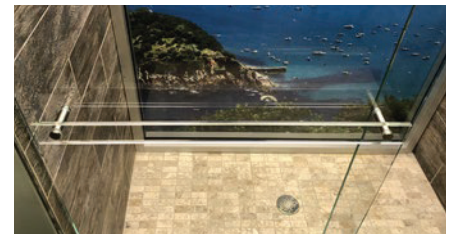

FRAMELESS BARNDOOR SHOWER ENCLOSURES

TO SEE THE PHANTOM IN PERSON VISIT OUR SHOWROOM:
5401 E. STATE ST. ROCKFORD, IL 61108
815-226-0560

Rockford
AUTO GLASS
And More!

Phantom with 90° Return
3/8" 3/8" Glass, Brushed Nickel Finish

Phantom with Glass Towel Bar
3/8" Clear Glass, Brushed Nickel Finish

PHANTOM FEATURES

- 3/8" Clear double rolling doors
- Clear acrylic stoppers
- 2 1/2" Recessed pull and towel bar included with optional upgrades available
- Can accommodate wider openings*
- 90 degree return kits available
- Doors overlap between 1" to 3"
- Chrome, Brushed Nickel, Oil Rubbed Bronze and Matte Black

*Doors that exceed 102lbs must use three roller wheels and anti-jump pins.

3/8" Clear Tempered Glass Towel Bar

Rockford
AUTO GLASS
And More!

Phantom
 3/8" Clear Glass, Chrome Finish

Phantom with Return
 3/8" Clear Glass, Brushed Nickel Finish

HEADER DESIGN

3 1/8" Tall, all glass, double rail header made from three pieces of 3/8" Low Iron glass tempered and laminated using a structural interlayer between each piece of glass.

PAT. US 10,687,673 B2