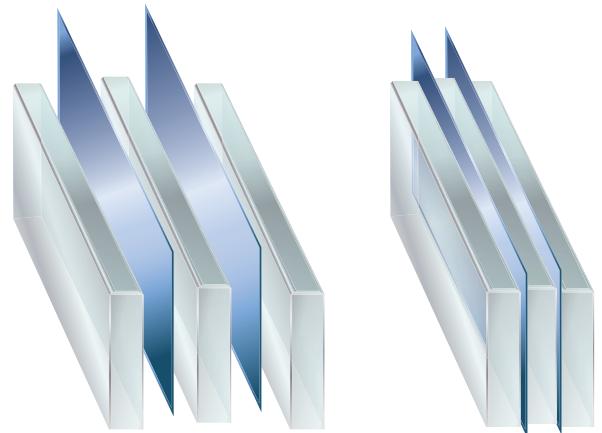

FRAMELESS BARNDOOR SHOWER ENCLOSURES

TO SEE THE PHANTOM IN PERSON VISIT OUR SHOWROOM:
5401 E. STATE ST. ROCKFORD, IL 61108
815-226-0560

Rockford
AUTO GLASS
And More!

Phantom with 90° Return
3/8" 3/8" Glass, Brushed Nickel Finish

Phantom with Glass Towel Bar
3/8" Clear Glass, Brushed Nickel Finish

PHANTOM FEATURES

- 3/8" Clear double rolling doors
- Clear acrylic stoppers
- 2 1/2" Recessed pull and towel bar included with optional upgrades available
- Can accommodate wider openings*
- 90 degree return kits available
- Doors overlap between 1" to 3"
- Chrome, Brushed Nickel, Oil Rubbed Bronze and Matte Black

*Doors that exceed 102lbs must use three roller wheels and anti-jump pins.

3/8" Clear Tempered Glass Towel Bar

Rockford
AUTO GLASS
And More!

Phantom
 3/8" Clear Glass, Chrome Finish

Phantom with Return
 3/8" Clear Glass, Brushed Nickel Finish

HEADER DESIGN

3 1/8" Tall, all glass, double rail header made from three pieces of 3/8" Low Iron glass tempered and laminated using a structural interlayer between each piece of glass.

PAT. US 10,687,673 B2