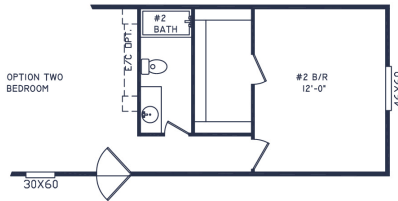

Embark

Drake

MODEL EM167632Q

3
Bedrooms

2
Bathrooms

1,140
Square Feet

DISCLAIMER: Because we are continually updating our products and process, the plans, dimensions, materials, features and other specifications shown here are subject to change without notice or obligation. Please refer to working drawings for actual dimensions. Renderings and floor plans are artist's depictions only and may vary from the completed home. Room dimensions and square footage calculations are approximate subject to industry standards. Some features shown are optional.