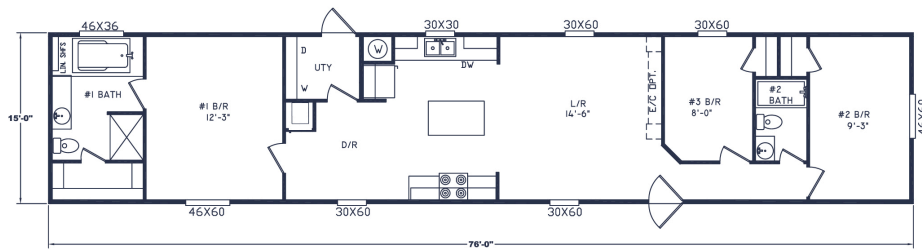

Embark

Drake

MODEL EM167632Q

3
Bedrooms

2
Bathrooms

1,140
Square Feet

DISCLAIMER: Because we are continually updating our products and process, the plans, dimensions, materials, features and other specifications shown here are subject to change without notice or obligation. Please refer to working drawings for actual dimensions. Renderings and floor plans are artist's depictions only and may vary from the completed home. Room dimensions and square footage calculations are approximate subject to industry standards. Some features shown are optional.