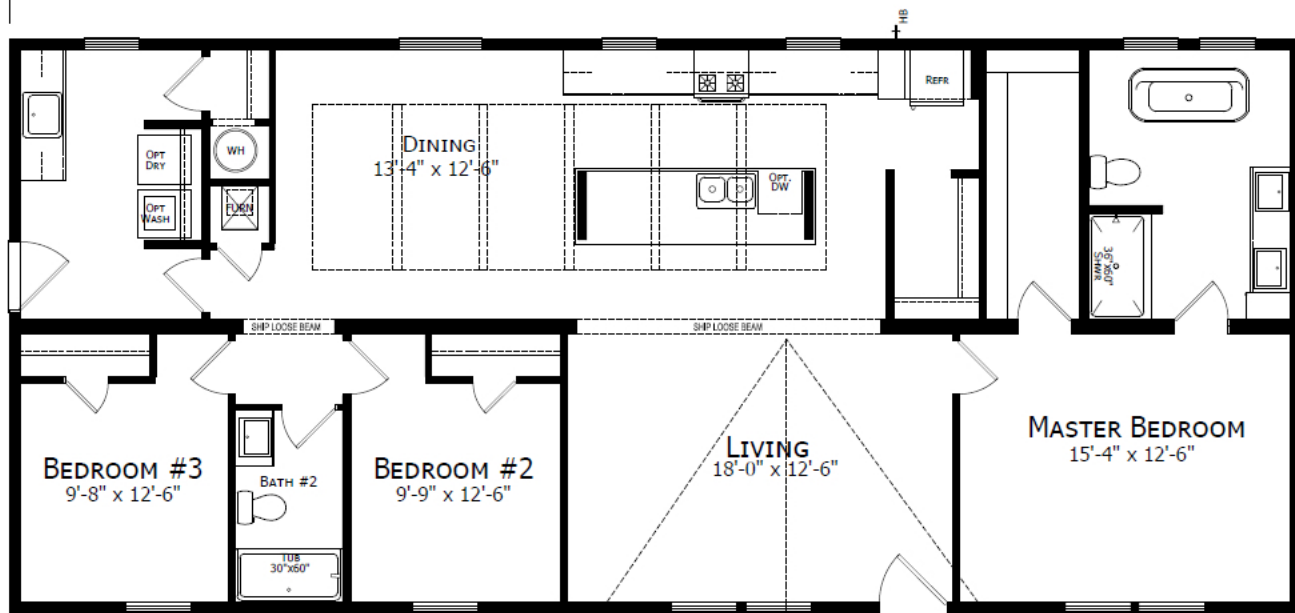

60'

26'-8"

**ROSEDALE**  
3 BEDROOM 2 BATH  
60'-0" x 26'-8"  
1600 Sq. Ft. TOTAL