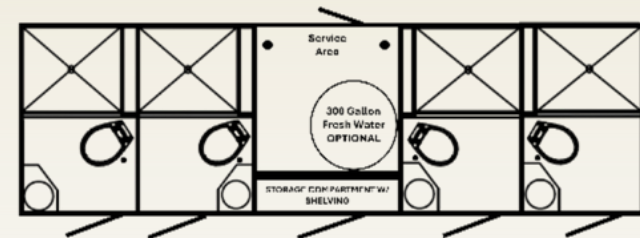

4-STATION SHOWER COMBO | 7 X 21'

Compact yet designed with luxury in mind, our 4-station shower combo trailer provides both convenience and comfort in a versatile setup. Each private station features a full shower, sink, and modern restroom amenities, enhanced by refined finishes, ambient lighting, and durable fixtures that create a clean and upscale atmosphere. The thoughtfully designed layout offers guests a refreshing and private space to recharge, even in demanding environments.

- No. of Stations: 4
- Length: 21'
- Width: 8'6"
- Height: 11' 6"
- Freshwater: 300 gal
- Wastewater: 625 gal
- Weight: 8,900 lbs
- Axle: (2) 7,000 lb torsion
- Wheels: 16" aluminum

POWER REQUIREMENTS: 2-20 amp dedicated breaker with 2-110 outlets