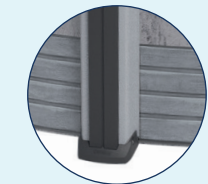

Our injected resin 8" ledges and 7" extruded resin uprights provides years of lasting beauty and quality. Unique interlocking resin caps, resin foot collars/connectors combo, injected resin top and bottom tracks with injected resin top connectors complete the look and adds strength for a pool that will last for summers to come.

Quality

Durable

Affordable

4/30 pro-rated
Warranty

Exclusive oval
system

Design

Steel wall Components

1. Plasticized SP coating
2. Molten zinc coat
3. Primer coat
4. Application of an alkaline solution to cleanse the oxides
5. Ultra-resistant polymer
6. Heat-hardened inlay
7. Primer coat
8. Chromate anti-rust coat
9. Steel wall core
10. Application of an alkaline solution to cleanse the oxides

Grayrok wall shown

Rounds | 52" & 54"

10' 12' 15' 18' 21' 24' 27' 30' 33'

Grayrok wall shown

NBS Ovals | 52" & 54" // A-frame Ovals | 52"

10'x16' 10'x21' 13'x17' 13'x23' 15'x20' 15'x26' 15'x31' 18'x33' 18'x38' 18'x44'

Technical Details

Ledges, caps and posts designed for a secure fit

Optional:
7 Colors Solar
Lights, integrated
into the top seats.

One piece resin
foot collars/
connectors combo

A-frame Ovals
heavy duty angle
braces system