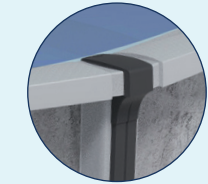

Our injected resin 8" ledges and 7" extruded resin uprights provides years of lasting beauty and quality. Unique interlocking resin caps, resin foot collars/connectors combo, injected resin top and bottom tracks with injected resin top connectors complete the look and adds strength for a pool that will last for summers to come.

Quality

Durable

Affordable

4/30 pro-rated
Warranty

Exclusive oval
system

Design

Steel wall Components

1. Plasticized SP coating
2. Molten zinc coat
3. Primer coat
4. Application of an alkaline solution to cleanse the oxides
5. Ultra-resistant polymer
6. Heat-hardened inlay
7. Primer coat
8. Chromate anti-rust coat
9. Steel wall core
10. Application of an alkaline solution to cleanse the oxides

Grayrok wall shown

Rounds | 52" & 54"

10' 12' 15' 18' 21' 24' 27' 30' 33'

Grayrok wall shown

NBS Ovals | 52" & 54" // A-frame Ovals | 52"

10'x16' 10'x21' 13'x17' 13'x23' 15'x20' 15'x26' 15'x31' 18'x33' 18'x38' 18'x44'

Technical Details

Ledges, caps and posts designed for a secure fit

Optional:
7 Colors Solar
Lights, integrated
into the top seats.

One piece resin
foot collars/
connectors combo

A-frame Ovals
heavy duty angle
braces system