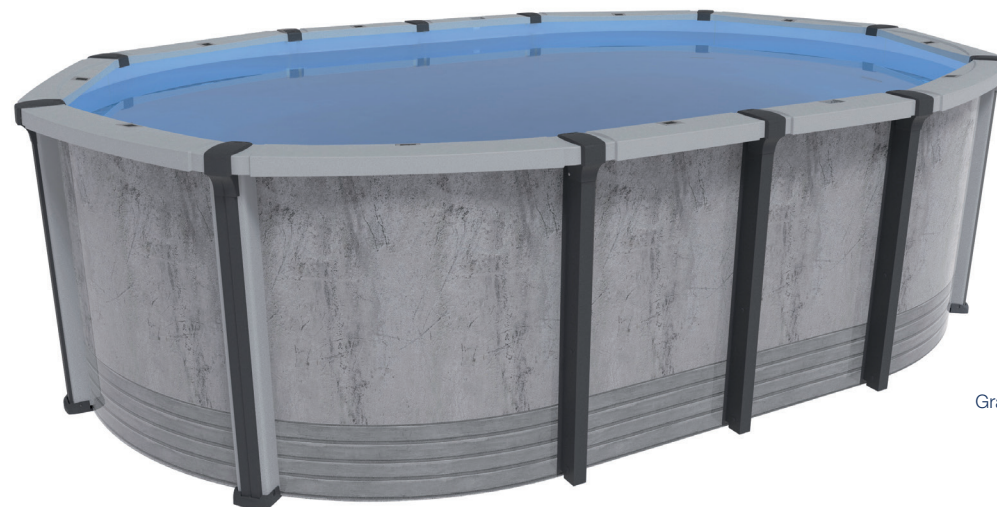

Canyon

ABOVE-GROUND POOL

Resin Serie 

Grayrok wall shown

Canyon

Our pool brings unique style and beauty to your yard with design-inspired walls. Urbain and Slate colored co-ordinated posts and top ledges add a graceful touch. This new Cornelius pool look complements any backyard, looks beautiful year after year and adds value to your lifestyle.

Our injected resin 8" ledges and 7" extruded resin uprights provides years of lasting beauty and quality. Unique interlocking resin caps, resin foot collars/connectors combo, injected resin top and bottom tracks with injected resin top connectors complete the look and adds strength for a pool that will last for summers to come.

The oval pool brings the ultimate in style to your yard with a fun, flexible shape. Added engineering means long life, easy care and more useable yard space. Available with traditional angle bracing (A-frame) or a space-saving Narrow Buttress System (NBS). Your pool installs easily.

Grayrok wall shown

Rounds | 52" & 54"

10' 12' 15' 18' 21' 24' 27' 30' 33'

Grayrok wall shown

NBS Ovals | 52" & 54" // A-frame Ovals | 52"

10'x16' 10'x21' 13'x17' 13'x23' 15'x20' 15'x26' 15'x31' 18'x33' 18'x38' 18'x44'