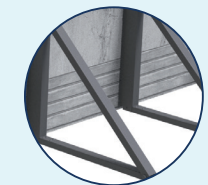

Canyon

ABOVE-GROUND POOL

Resin Serie 

Grayrok wall shown

Canyon

Our pool brings unique style and beauty to your yard with design-inspired walls. Urbain and Slate colored co-ordinated posts and top ledges add a graceful touch. This new Cornelius pool look complements any backyard, looks beautiful year after year and adds value to your lifestyle.

Our injected resin 8" ledges and 7" extruded resin uprights provides years of lasting beauty and quality. Unique interlocking resin caps, resin foot collars/connectors combo, injected resin top and bottom tracks with injected resin top connectors complete the look and adds strength for a pool that will last for summers to come.

Technical Details

Ledges, caps and posts designed for a secure fit

Optional:
7 Colors Solar
Lights, integrated
into the top seats.

One piece resin
foot collars/
connectors combo

A-frame Ovals
heavy duty angle
braces system