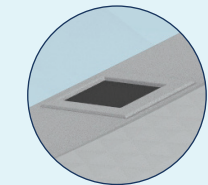

Our injected resin 8" ledges and 7" extruded resin uprights provides years of lasting beauty and quality. Unique interlocking resin caps, resin foot collars/connectors combo, injected resin top and bottom tracks with injected resin top connectors complete the look and adds strength for a pool that will last for summers to come.

Grayrok wall shown

Rounds | 52" & 54"

10' 12' 15' 18' 21' 24' 27' 30' 33'

Grayrok wall shown

NBS Ovals | 52" & 54" // A-frame Ovals | 52"

10'x16' 10'x21' 13'x17' 13'x23' 15'x20' 15'x26' 15'x31' 18'x33' 18'x38' 18'x44'

Technical Details

Ledges, caps and posts designed for a secure fit

Optional:
7 Colors Solar
Lights, integrated
into the top seats.

One piece resin
foot collars/
connectors combo

A-frame Ovals
heavy duty angle
braces system