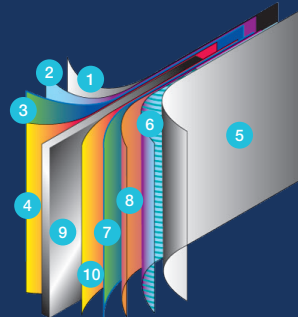

Quality

Durable

Affordable

4/30 pro-rated
Warranty

Exclusive oval
system

Design

Steel wall Components

1. Plasticized SP coating
2. Molten zinc coat
3. Primer coat
4. Application of an alkaline solution to cleanse the oxides
5. Ultra-resistant polymer
6. Heat-hardened inlay
7. Primer coat
8. Chromate anti-rust coat
9. Steel wall core
10. Application of an alkaline solution to cleanse the oxides