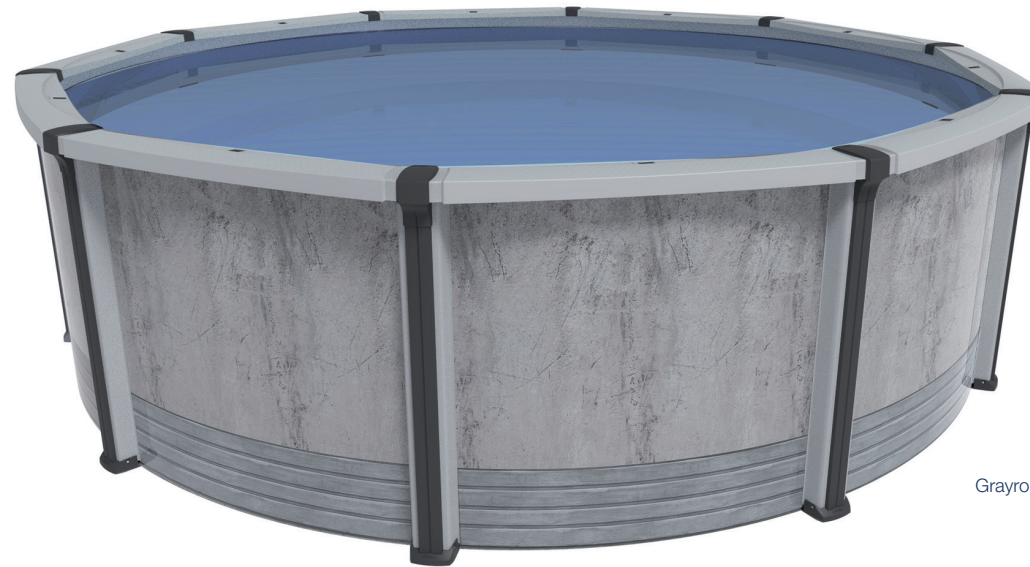

Canyon

ABOVE-GROUND POOL

Resin Serie 

Grayrok wall shown

Canyon

Our pool brings unique style and beauty to your yard with design-inspired walls. Urbain and Slate colored co-ordinated posts and top ledges add a graceful touch. This new Cornelius pool look complements any backyard, looks beautiful year after year and adds value to your lifestyle.

Our injected resin 8" ledges and 7" extruded resin uprights provides years of lasting beauty and quality. Unique interlocking resin caps, resin foot collars/connectors combo, injected resin top and bottom tracks with injected resin top connectors complete the look and adds strength for a pool that will last for summers to come.

The oval pool brings the ultimate in style to your yard with a fun, flexible shape. Added engineering means long life, easy care and more useable yard space. Available with traditional angle bracing (A-frame) or a space-saving Narrow Buttress System (NBS). Your pool installs easily.

Grayrok wall shown

Rounds | 52" & 54"

10' 12' 15' 18' 21' 24' 27' 30' 33'

Grayrok wall shown

NBS Ovals | 52" & 54" // A-frame Ovals | 52"

10'x16' 10'x21' 13'x17' 13'x23' 15'x20' 15'x26' 15'x31' 18'x33' 18'x38' 18'x44'