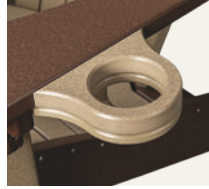

GR-Cu-Di  
Seat & Back Cushion for  
Great Bay Dining Chair  
*See pages 10-13 for fabric colors.*

GR-At

**Great Bay Table Attachment**

*Table attaches easily with 4 thumb-screws.*

CU

**Cup Holder**

**Great Bay Round Dining Tables**