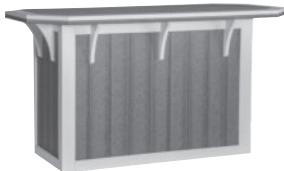

SU-Ba
SummerSide Bar - 39" h
48", 60", 72", 96" w x 35" d
pg 69