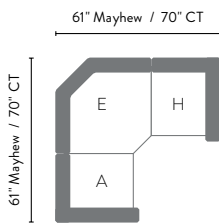

Right Arm Club Chair