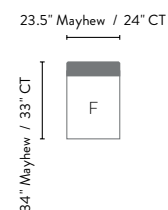

Center Armless Section