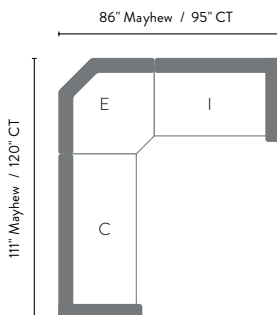

Right Arm Sofa