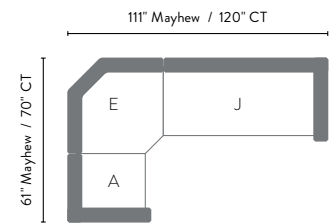

Right Arm Club Chair