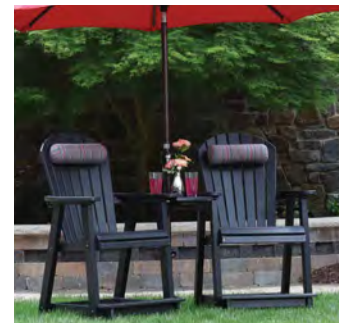

Comfo-Back Tete-A-Tete

		STANDARD	NATURAL
Dining Height	CBTATD	$1,184	$1,335
Counter Height	CBTATC	$1,364	$1,535
Bar Height	CBTATB	$1,406	$1,581