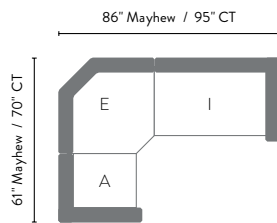

Right Arm Club Chair