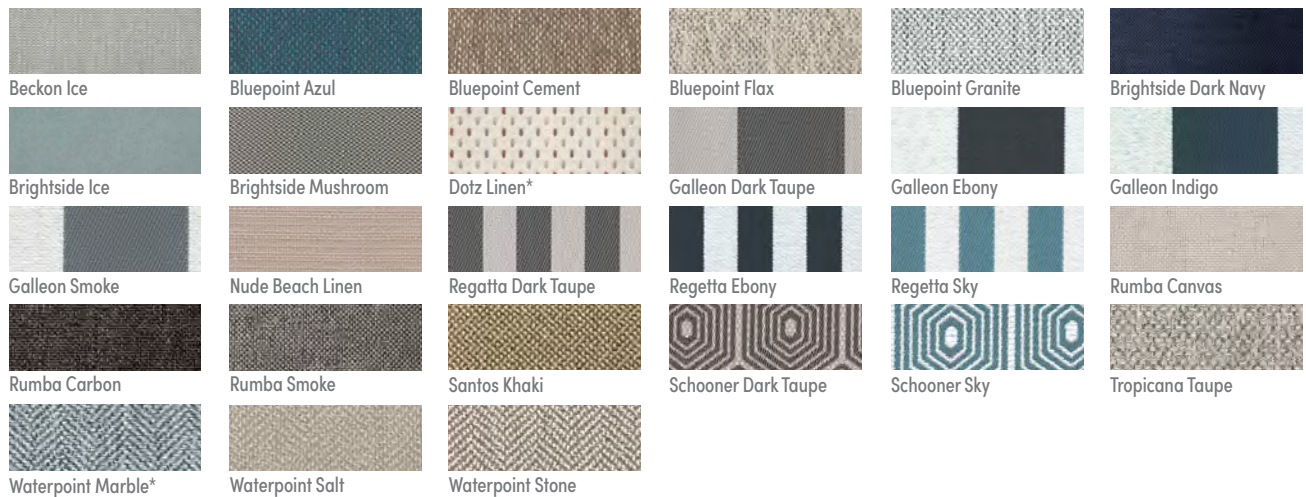

Berlin Series: Revolution Fabric Selections

Fabric Colors A