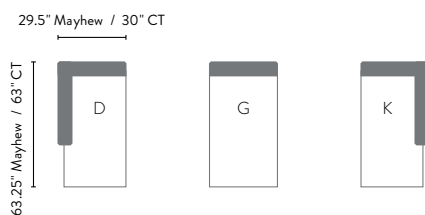

Chaise Lounge (Right Arm, Armless & Left Arm Options)

Center Armless Section