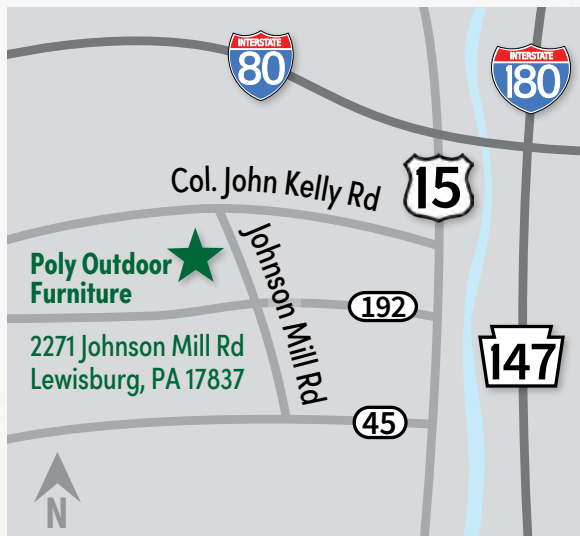

# OUTDOOR FURNITURE

570-524-0544

[www.PolyOutdoorFurniture.com](http://www.PolyOutdoorFurniture.com)

2271 Johnson Mill Rd, Lewisburg, PA 17837