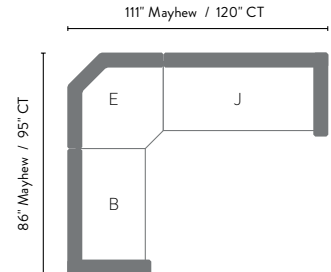

Right Arm Loveseat