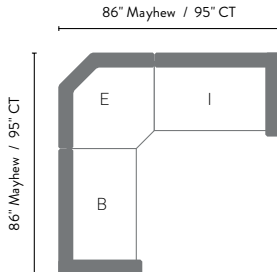

Right Arm Loveseat