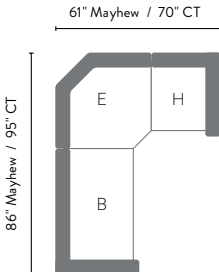

Right Arm Loveseat