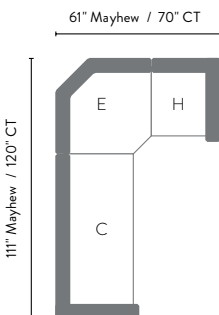

Right Arm Sofa