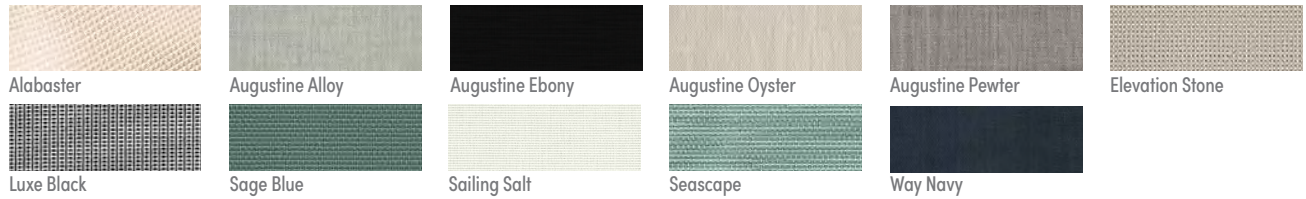

Berlin Series: Sling Fabric Selections

Twitchell Sling Fabrics Fabric Colors A