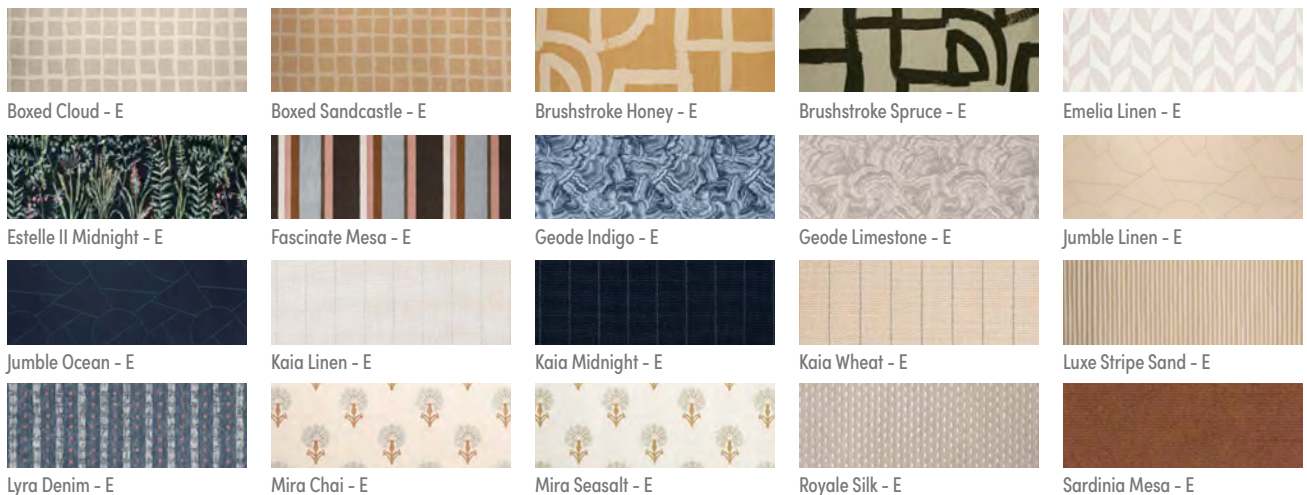

Lily Hive Fabric Selections

Lily Hive is also available in Revolution Fabric A, B, and C. See page 29.

Cushion Fabric Water Repellent and Heavy Duty Fabric Cleaner: page 65.