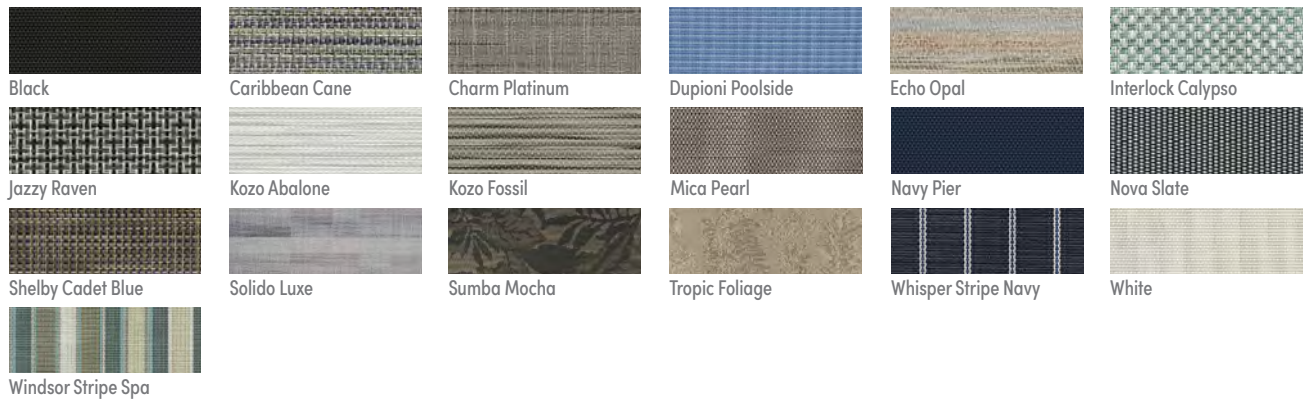

Phifer Sling Fabrics Fabric Colors B