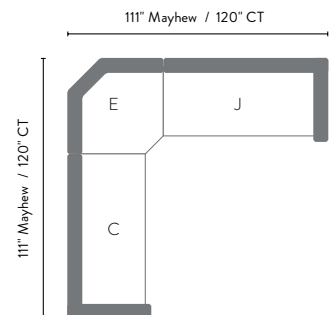

Right Arm Sofa