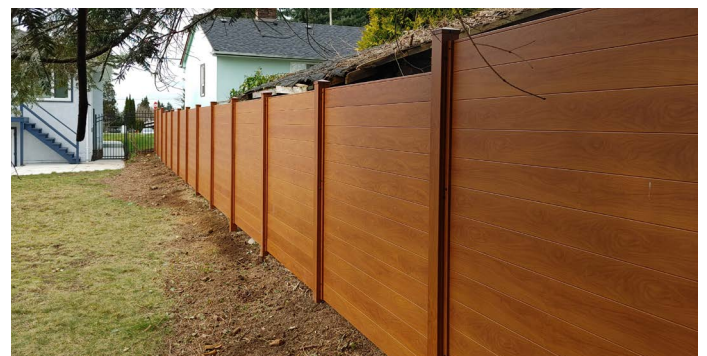

Limited Lifetime Warranty