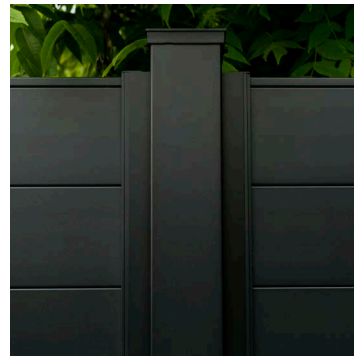

Close up view