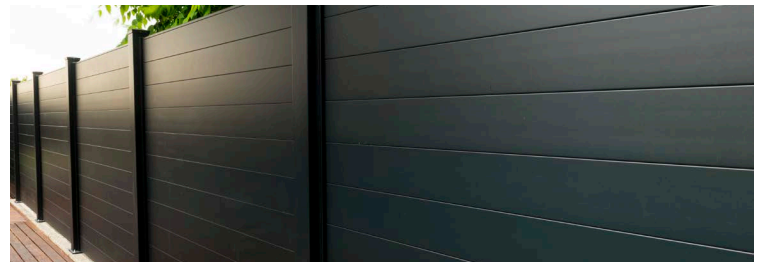

72" w x 67.5" h privacy gate

PRIVACY FENCE PANELS

A modern horizontal fence which provides complete privacy and security, for a lifetime. SLEEKFENCE™ has been designed by fence experts to work on any property, in any application.

Our slightly textured, satin black finish will make your garden really stand out. If you want to display vivid blooms beautifully, our black Privacy Fence can work wonders.

Close up view

Matching pedestrian gate