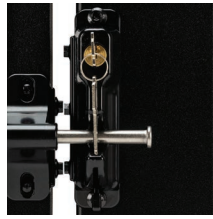

— PRE-ASSEMBLED GATES & HARDWARE —

HARDWARE

Stainless Steel Padlockable Gate Latch

Small Stainless Steel Hinges

Stainless Steel Keylockable Gate Latch – 2 sided

36" Stainless Steel Drop Rod

Hydraulic Gate Closer

4 x 4 x 5 Steel Post Insert

ALUMINUM SCREEN GATES

40" w x 44.5" h screen gate

40" w x 67.5" h screen gate

72" w x 67.5" h screen gate

ALUMINUM PRIVACY GATES

40" w x 44.5" h privacy gate

40" w x 67.5" h privacy gate