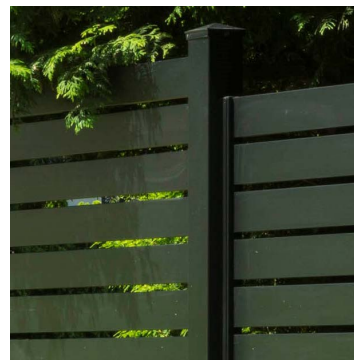

72" w x 67.5" h privacy gate

PRIVACY FENCE PANELS

A modern horizontal fence which provides complete privacy and security, for a lifetime. SLEEKFENCE™ has been designed by fence experts to work on any property, in any application.

Our slightly textured, satin black finish will make your garden really stand out. If you want to display vivid blooms beautifully, our black Privacy Fence can work wonders.

Close up view

Matching pedestrian gate

Sleek, modern lines

Limited Lifetime Warranty

SCREEN FENCE PANELS

A semi-private modern fence design which will enhance your landscape and secure your property, for a lifetime. SLEEKFENCE™ has been developed by fencing experts to work on any property, in any application.

Our Screen Fence is a modern fence design that provides privacy yet lets the light through. It is constructed with 5/8" x 4" horizontal slats with a gap size of 3/4." These fence panels are the height of modern & contemporary style. Our Screen Fence also creates a versatile canvas to showcase bright owners in purples, reds, pinks and yellows. Rather than blending in with their surroundings, plants can shine against the dark surface.