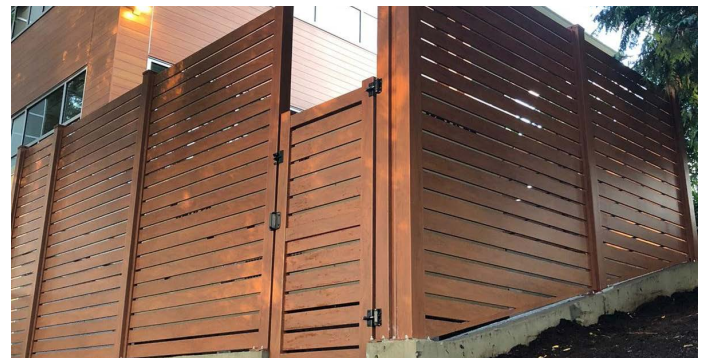

Limited Lifetime Warranty