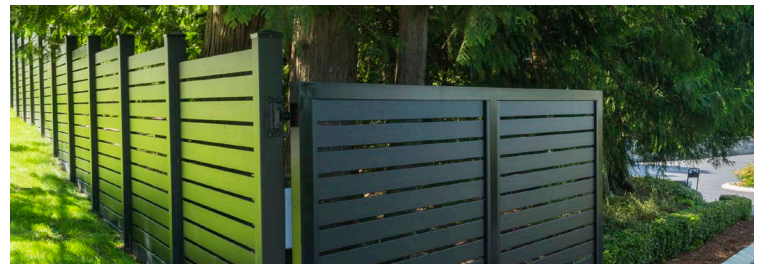

Our slightly textured, satin black finish will make your garden really stand out. If you want to display vivid blooms beautifully, our black Privacy Fence can work wonders.

Close up view

Matching pedestrian gate

Sleek, modern lines

Limited Lifetime Warranty

SCREEN FENCE PANELS

A semi-private modern fence design which will enhance your landscape and secure your property, for a lifetime. SLEEKFENCE™ has been developed by fencing experts to work on any property, in any application.

Our Screen Fence is a modern fence design that provides privacy yet lets the light through. It is constructed with 5/8" x 4" horizontal slats with a gap size of 3/4." These fence panels are the height of modern & contemporary style. Our Screen Fence also creates a versatile canvas to showcase bright owners in purples, reds, pinks and yellows. Rather than blending in with their surroundings, plants can shine against the dark surface.

Close-up view

Matching pedestrian gate

Sleek, modern lines

Limited Lifetime Warranty

ROOFTOP FENCING SYSTEM

A fencing system designed for rooftop patios and any project involving landscaping or fencing, including mixed-use developments, courtyard amenity spaces and equipment enclosures. Our website's technical resources page, conveniently located in the menu bar at the top of our home page, provides access to helpful downloads, shop drawings, DWG files, and 3D REVIT files.