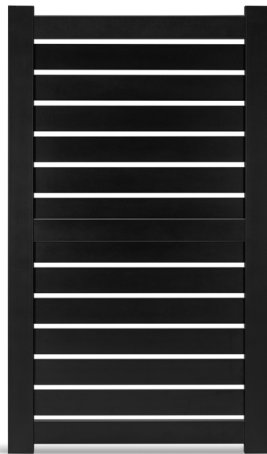

40" w x 67.5" h screen gate