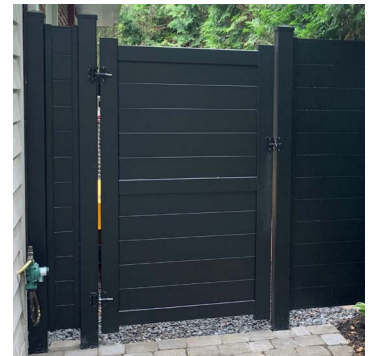

4 x 4 x 5 Steel Post Insert

ALUMINUM SCREEN GATES

40" w x 44.5" h screen gate

40" w x 67.5" h screen gate

72" w x 67.5" h screen gate

ALUMINUM PRIVACY GATES

40" w x 44.5" h privacy gate

40" w x 67.5" h privacy gate

72" w x 67.5" h privacy gate

PRIVACY FENCE PANELS

A modern horizontal fence which provides complete privacy and security, for a lifetime. SLEEKFENCE™ has been designed by fence experts to work on any property, in any application.

Our slightly textured, satin black finish will make your garden really stand out. If you want to display vivid blooms beautifully, our black Privacy Fence can work wonders.

Close up view

Matching pedestrian gate