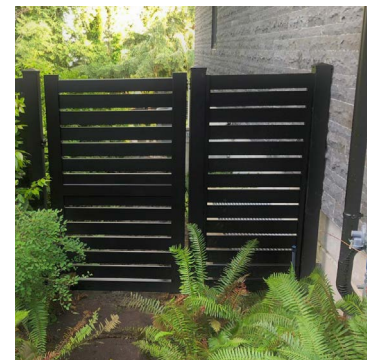

Matching pedestrian gate