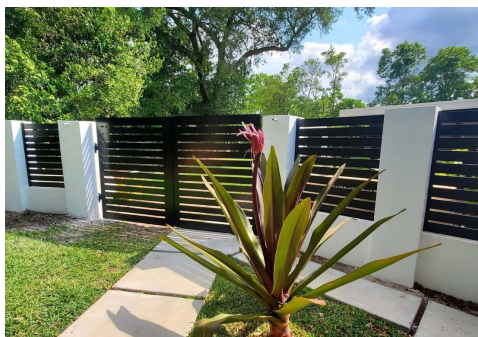

72" w x 67.5" h privacy gate

PRIVACY FENCE PANELS

A modern horizontal fence which provides complete privacy and security, for a lifetime. SLEEKFENCE™ has been designed by fence experts to work on any property, in any application.

Our slightly textured, satin black finish will make your garden really stand out. If you want to display vivid blooms beautifully, our black Privacy Fence can work wonders.

Close up view

Matching pedestrian gate

Our Screen Fence is a modern fence design that provides privacy yet lets the light through. It is constructed with 5/8" x 4" horizontal slats with a gap size of 3/4." These fence panels are the height of modern & contemporary style. Our Screen Fence also creates a versatile canvas to showcase bright owners in purples, reds, pinks and yellows. Rather than blending in with their surroundings, plants can shine against the dark surface.

ILLINOIS, USA

FLORIDA, USA

KENTUCKY, USA

BRITISH COLUMBIA, CANADA

UTAH, USA

NORTH CAROLINA, USA

BEFORE & AFTER INSTALLATION

CUSTOM FENCE EXAMPLES