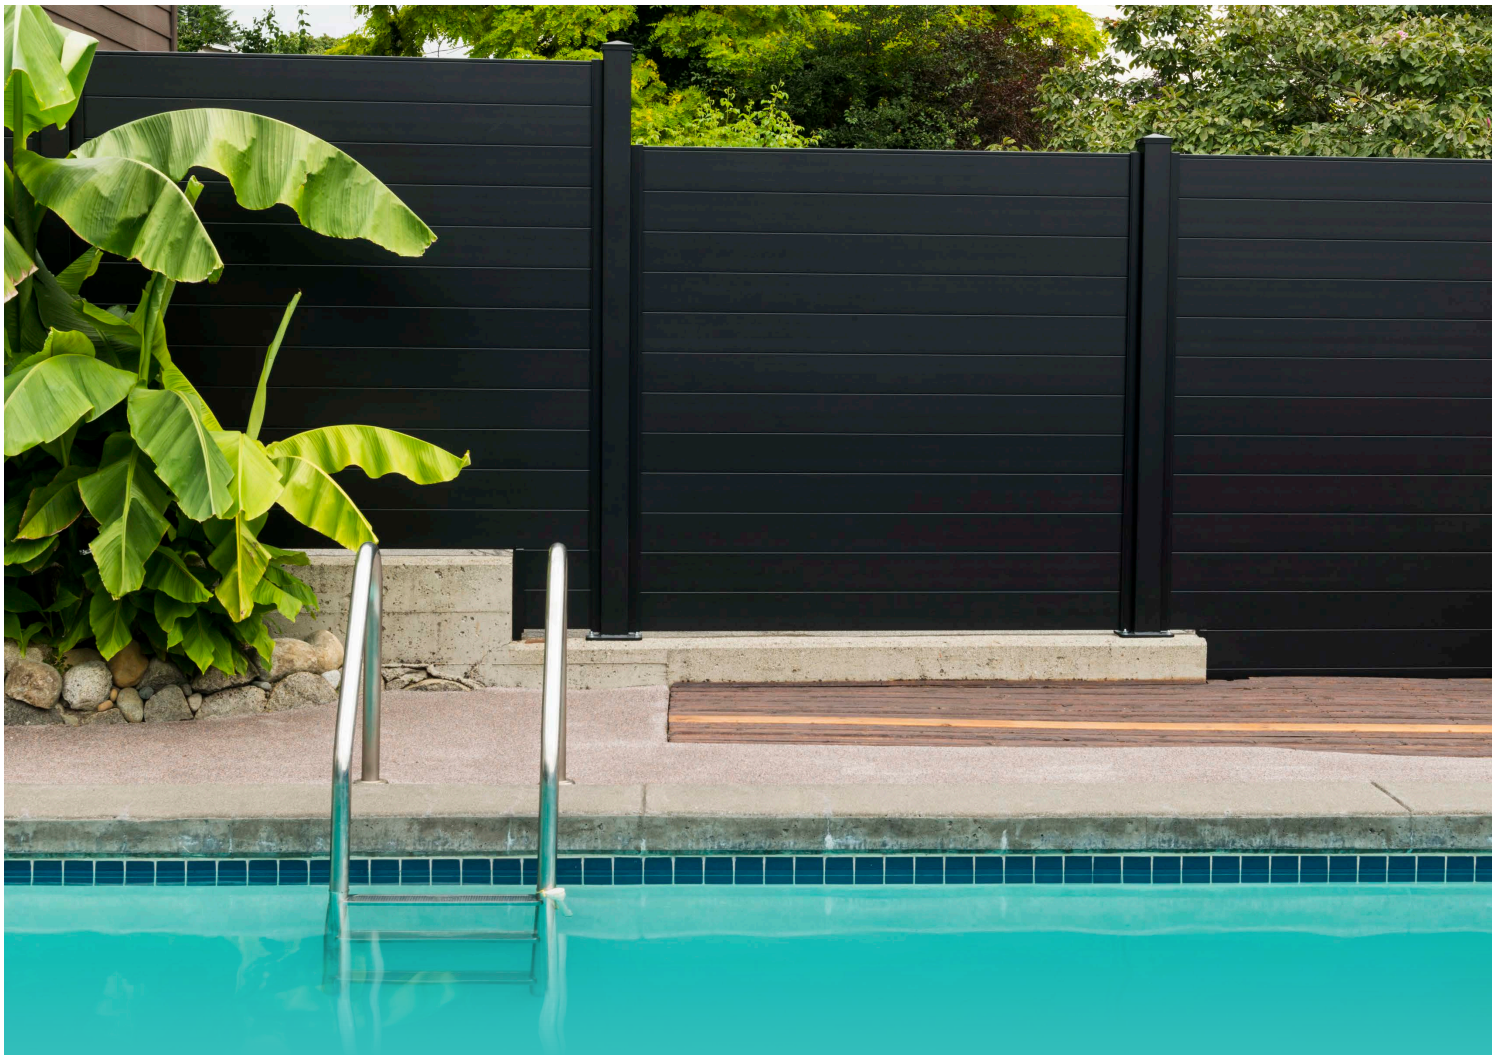

SLEEKFENCE™ WILL MAKE YOUR FENCE A FEATURE, AND A STATEMENT THAT LASTS FOR A LIFETIME.

What you will experience when working with SLEEKFENCE™ Aluminum Fencing Systems:

- High grade aluminum extrusions - powder coated satin black, lightly textured
- Unique streamlined installation process – designed, created and established by fencing professionals with decades of experience
- Manufacturer direct – no retail or intermediary markups
- ISO 9000-9001 certified SLEEKFENCE™ manufacturing facilities
- Stunning looks, unrivaled strength and durability – provides long-lasting value and performance
- No splinters, staining or painting — EVER!
- Maintenance free, lifetime fencing – impervious to moisture, rotting, warping and termites

CUSTOM PROJECTS:

For special situations, SLEEKFENCE™ offers project specific and hurricane zone engineering services.

Our website, sleekfence.com is an excellent resource for information and photos on the quality aluminum fencing products we provide.