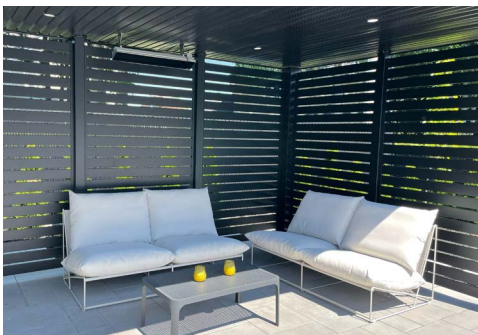

72" w x 67.5" h privacy gate

PRIVACY FENCE PANELS

A modern horizontal fence which provides complete privacy and security, for a lifetime. SLEEKFENCE™ has been designed by fence experts to work on any property, in any application.

Our slightly textured, satin black finish will make your garden really stand out. If you want to display vivid blooms beautifully, our black Privacy Fence can work wonders.

Close up view

Matching pedestrian gate

Our Screen Fence is a modern fence design that provides privacy yet lets the light through. It is constructed with 5/8" x 4" horizontal slats with a gap size of 3/4." These fence panels are the height of modern & contemporary style. Our Screen Fence also creates a versatile canvas to showcase bright owners in purples, reds, pinks and yellows. Rather than blending in with their surroundings, plants can shine against the dark surface.

ILLINOIS, USA

FLORIDA, USA

KENTUCKY, USA

BRITISH COLUMBIA, CANADA

UTAH, USA

NORTH CAROLINA, USA

BEFORE & AFTER INSTALLATION

CUSTOM FENCE EXAMPLES