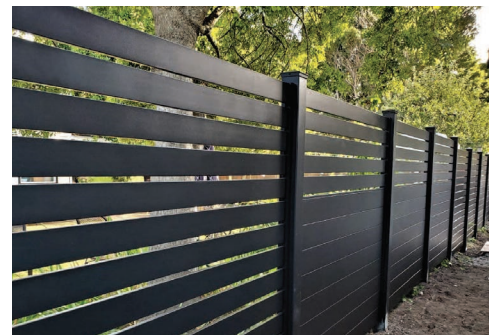

Our slightly textured, satin black finish will make your garden really stand out. If you want to display vivid blooms beautifully, our black Privacy Fence can work wonders.

Close up view

Matching pedestrian gate

Our Screen Fence is a modern fence design that provides privacy yet lets the light through. It is constructed with 5/8" x 4" horizontal slats with a gap size of 3/4." These fence panels are the height of modern & contemporary style. Our Screen Fence also creates a versatile canvas to showcase bright owners in purples, reds, pinks and yellows. Rather than blending in with their surroundings, plants can shine against the dark surface.

5 NATURAL WOOD GRAINS

DEEP FOREST

ORGANIC

WARM CEDAR

CHARCOAL

NEW LIGHT

SLEEKFENCE™ offers five wood grain options for our aluminum fencing, allowing customers to choose a style that suits their preferences. Our lead times range from 10 to 15 weeks, depending on current production schedules, ensuring timely delivery. To obtain pricing information, please request a quote by emailing or calling the number below.

ILLINOIS, USA

FLORIDA, USA

KENTUCKY, USA

BRITISH COLUMBIA, CANADA

UTAH, USA

NORTH CAROLINA, USA

BEFORE & AFTER INSTALLATION

CUSTOM FENCE EXAMPLES