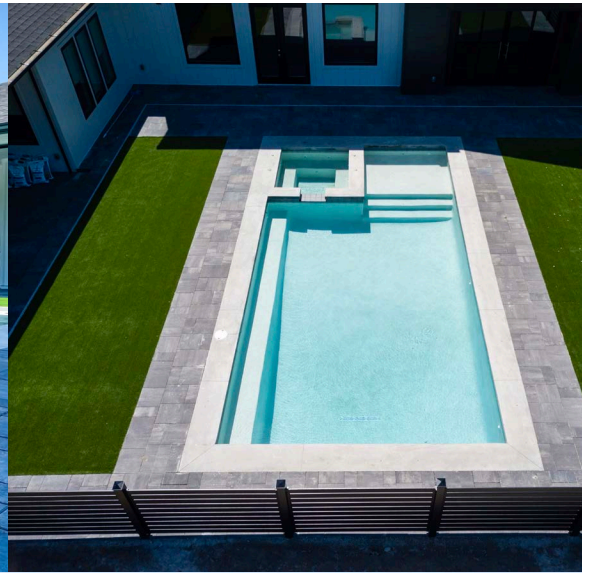

FLORIDA, USA