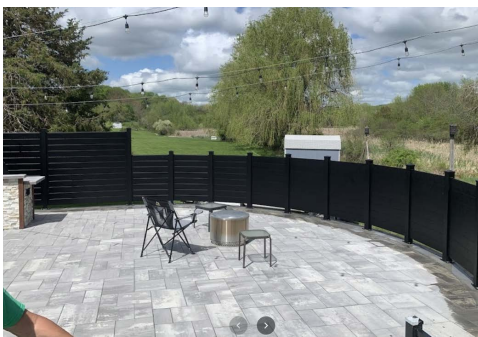

72" w x 67.5" h privacy gate

PRIVACY FENCE PANELS

A modern horizontal fence which provides complete privacy and security, for a lifetime. SLEEKFENCE™ has been designed by fence experts to work on any property, in any application.

Our slightly textured, satin black finish will make your garden really stand out. If you want to display vivid blooms beautifully, our black Privacy Fence can work wonders.

Close up view

Matching pedestrian gate

Close-up view

Matching pedestrian gate

Sleek, modern lines

Limited Lifetime Warranty

ROOFTOP FENCING SYSTEM

A fencing system designed for rooftop patios and any project involving landscaping or fencing, including mixed-use developments, courtyard amenity spaces and equipment enclosures. Our website's technical resources page, conveniently located in the menu bar at the top of our home page, provides access to helpful downloads, shop drawings, DWG files, and 3D REVIT files.

ILLINOIS, USA

FLORIDA, USA

KENTUCKY, USA

BRITISH COLUMBIA, CANADA

UTAH, USA

NORTH CAROLINA, USA

BEFORE & AFTER INSTALLATION

CUSTOM FENCE EXAMPLES