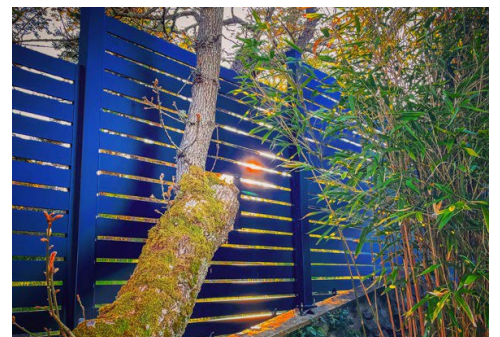

72" w x 67.5" h privacy gate

PRIVACY FENCE PANELS

A modern horizontal fence which provides complete privacy and security, for a lifetime. SLEEKFENCE™ has been designed by fence experts to work on any property, in any application.

Our slightly textured, satin black finish will make your garden really stand out. If you want to display vivid blooms beautifully, our black Privacy Fence can work wonders.

Close up view

Matching pedestrian gate

Our Screen Fence is a modern fence design that provides privacy yet lets the light through. It is constructed with 5/8" x 4" horizontal slats with a gap size of 3/4." These fence panels are the height of modern & contemporary style. Our Screen Fence also creates a versatile canvas to showcase bright owners in purples, reds, pinks and yellows. Rather than blending in with their surroundings, plants can shine against the dark surface.

ILLINOIS, USA

FLORIDA, USA

KENTUCKY, USA

BRITISH COLUMBIA, CANADA

UTAH, USA

NORTH CAROLINA, USA

BEFORE & AFTER INSTALLATION

CUSTOM FENCE EXAMPLES