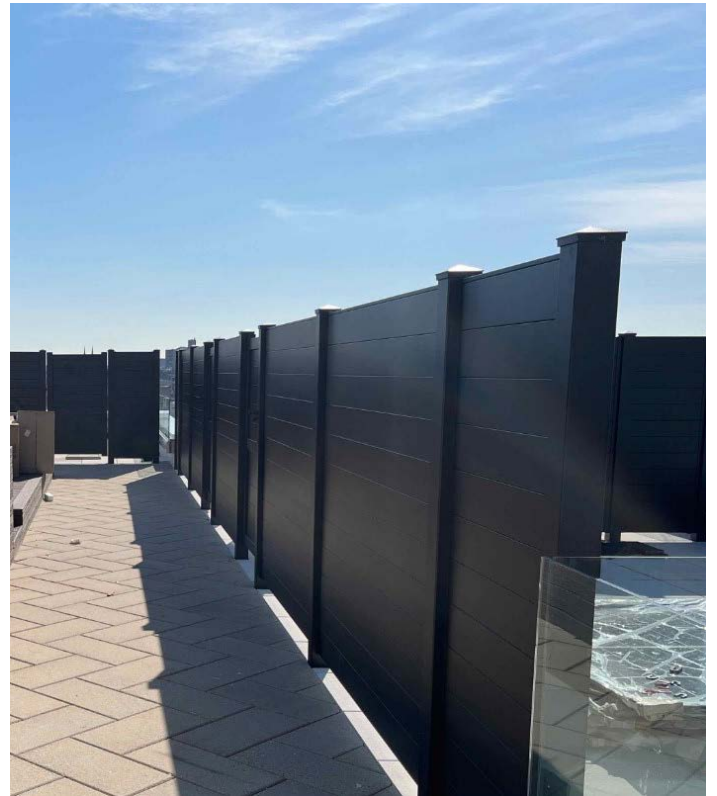

A fencing system designed for rooftop patios and any project involving landscaping or fencing, including mixed-use developments, courtyard amenity spaces and equipment enclosures. Our website's technical resources page, conveniently located in the menu bar at the top of our home page, provides access to helpful downloads, shop drawings, DWG files, and 3D REVIT files.

We stand behind the quality of our products; we offer a comprehensive warranty that covers manufacturing defects. You can access more information about our warranty on our learning hub page, located in the menu bar at the top of the home page on our website. Furthermore, for those seeking our specialized water-tight post system, it's readily available through special order; our shop drawing for that system is on the other side of this page if you'd like to look at it. Please request a quote by emailing or calling the number below.