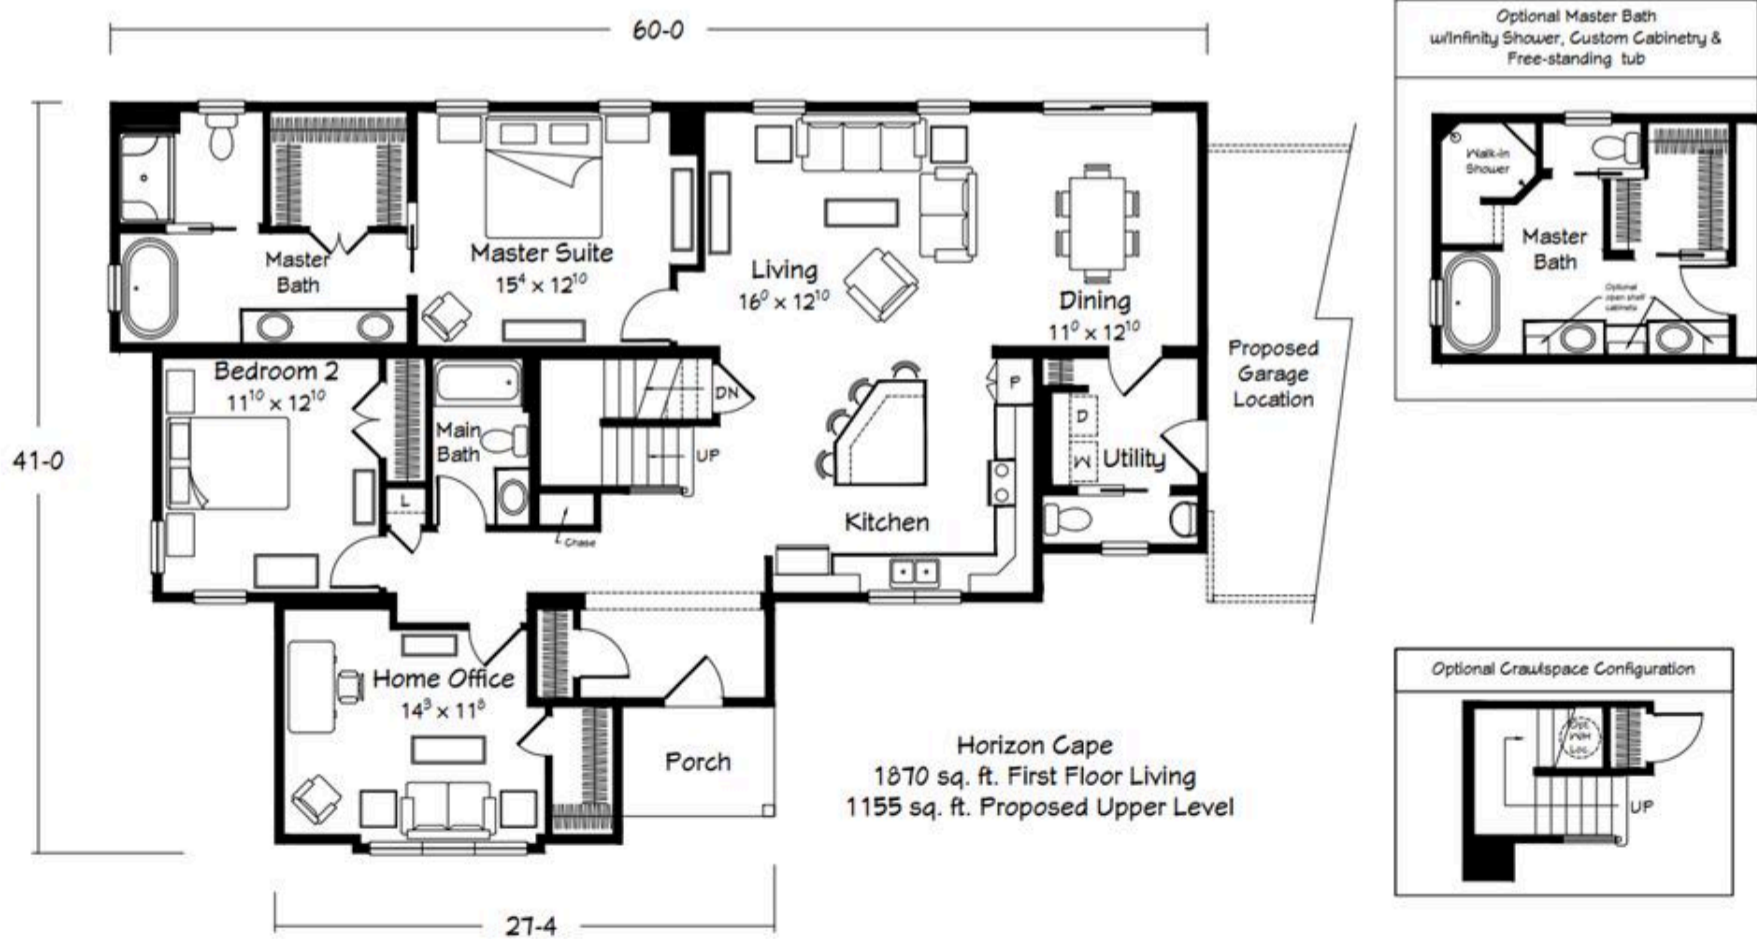

Floor Plans

Select a Region

Current Region - Northeast

Horizon ★

4	3.5	3025	41' x 60'
Beds	Baths	Sq Ft	Size

Click the image to zoom in.

Part of the

Related Floor Plans