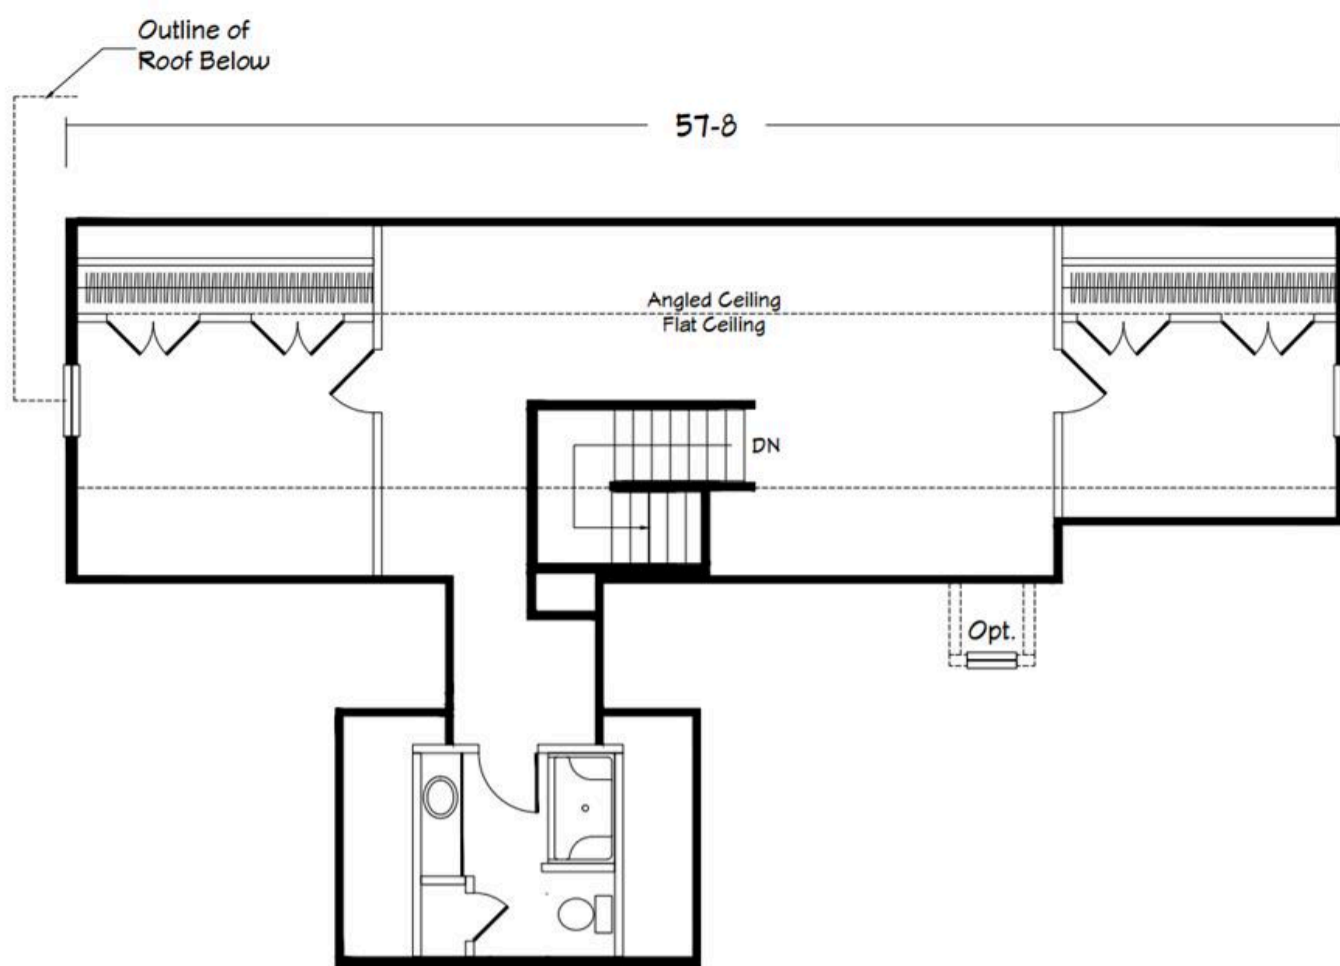

Floor Plans

Select a Region

Current Region - Northeast

Horizon ★

4	3.5	3025	41' x 60'
Beds	Baths	Sq Ft	Size

Click the image to zoom in.

Part of the

Related Floor Plans