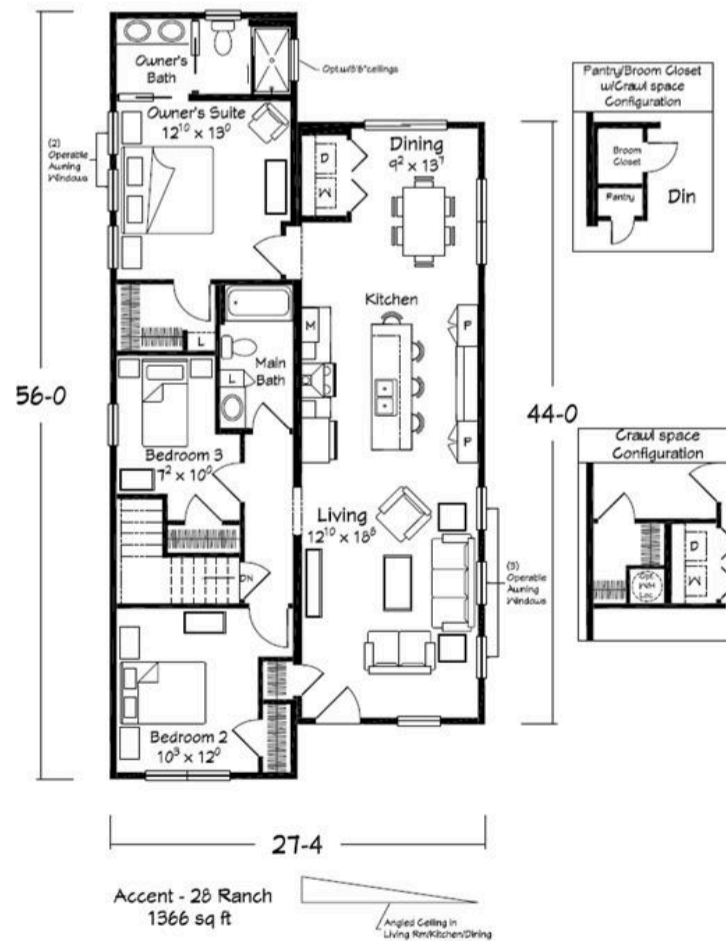

Floor Plans

Select a Region

Current Region - Northeast

Accent Ranch ★

3	2	1366	27'-4" x 56'/44'
Beds	Baths	Sq Ft	Size

Part of the

Related Floor Plans

Ritz-Craft Corporation