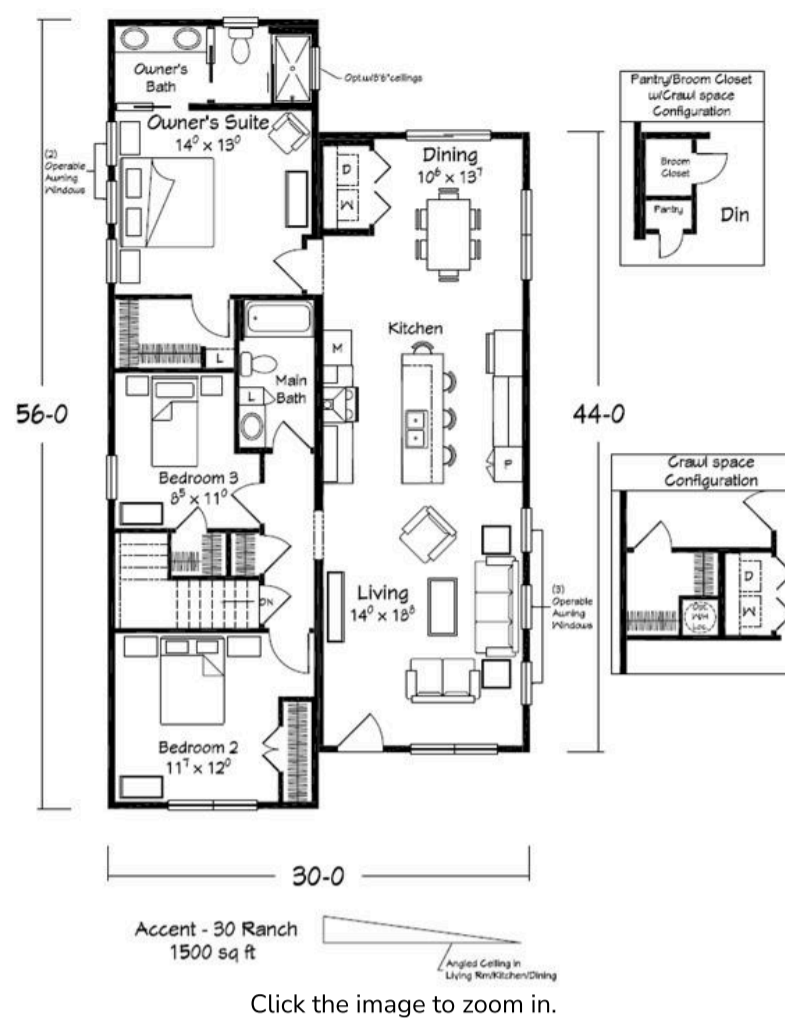

Floor Plans

Select a Region

Current Region - Northeast

Accent Ranch ★

3	2	1366	27'-4" x 56'/44'
Beds	Baths	Sq Ft	Size

Part of the

Related Floor Plans

Ritz-Craft Corporation