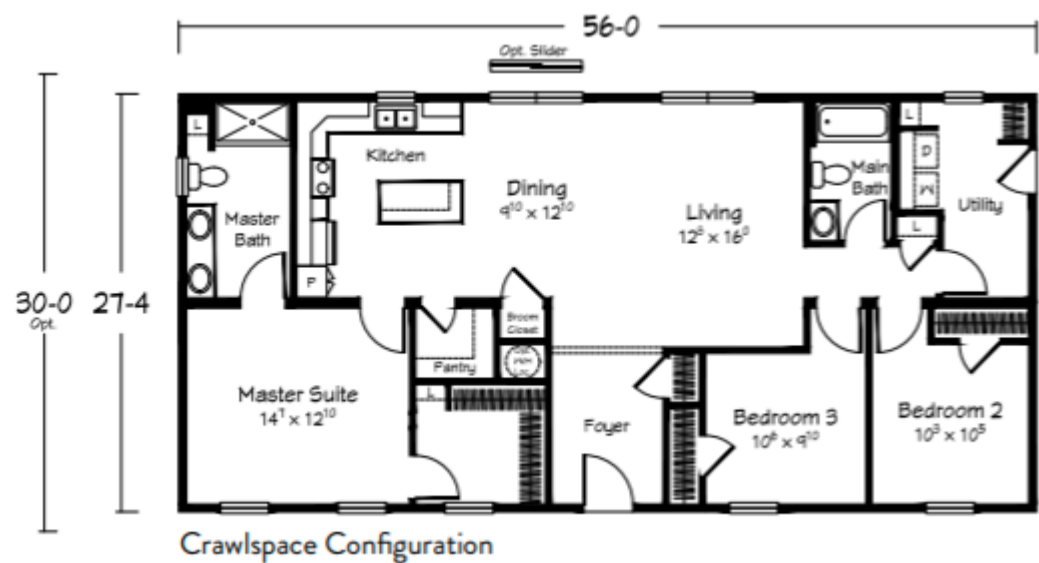

Floor Plans

Select a Region

Current Region - Northeast

Alton ★

3 Beds	2 Baths	1530 Sq Ft	27'4"x56' Size
-----------	------------	---------------	-------------------

Click the image to zoom in.

Related Floor Plans

Homestead

Easy Street

3	2	1585
Beds	Baths	Sq Ft

Homestead

Elmira

3	2	1530
Beds	Baths	Sq Ft

Ritz-Craft Corporation

Northeast Division: Mifflinburg, Pennsylvania | 800-326-9836