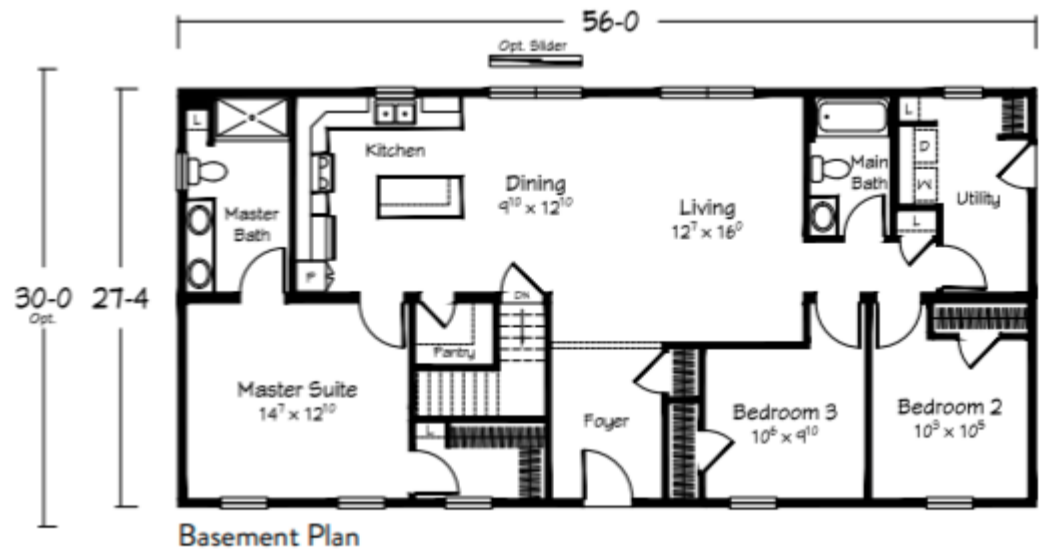

Floor Plans

Select a Region

Current Region - Northeast

Alton ★

3 Beds	2 Baths	1530 Sq Ft	27'4"x56' Size
-----------	------------	---------------	-------------------

Click the image to zoom in.

Related Floor Plans

Homestead

Easy Street

3	2	1585
Beds	Baths	Sq Ft

Homestead

Elmira

3	2	1530
Beds	Baths	Sq Ft

Ritz-Craft Corporation

Northeast Division: Mifflinburg, Pennsylvania | 800-326-9836