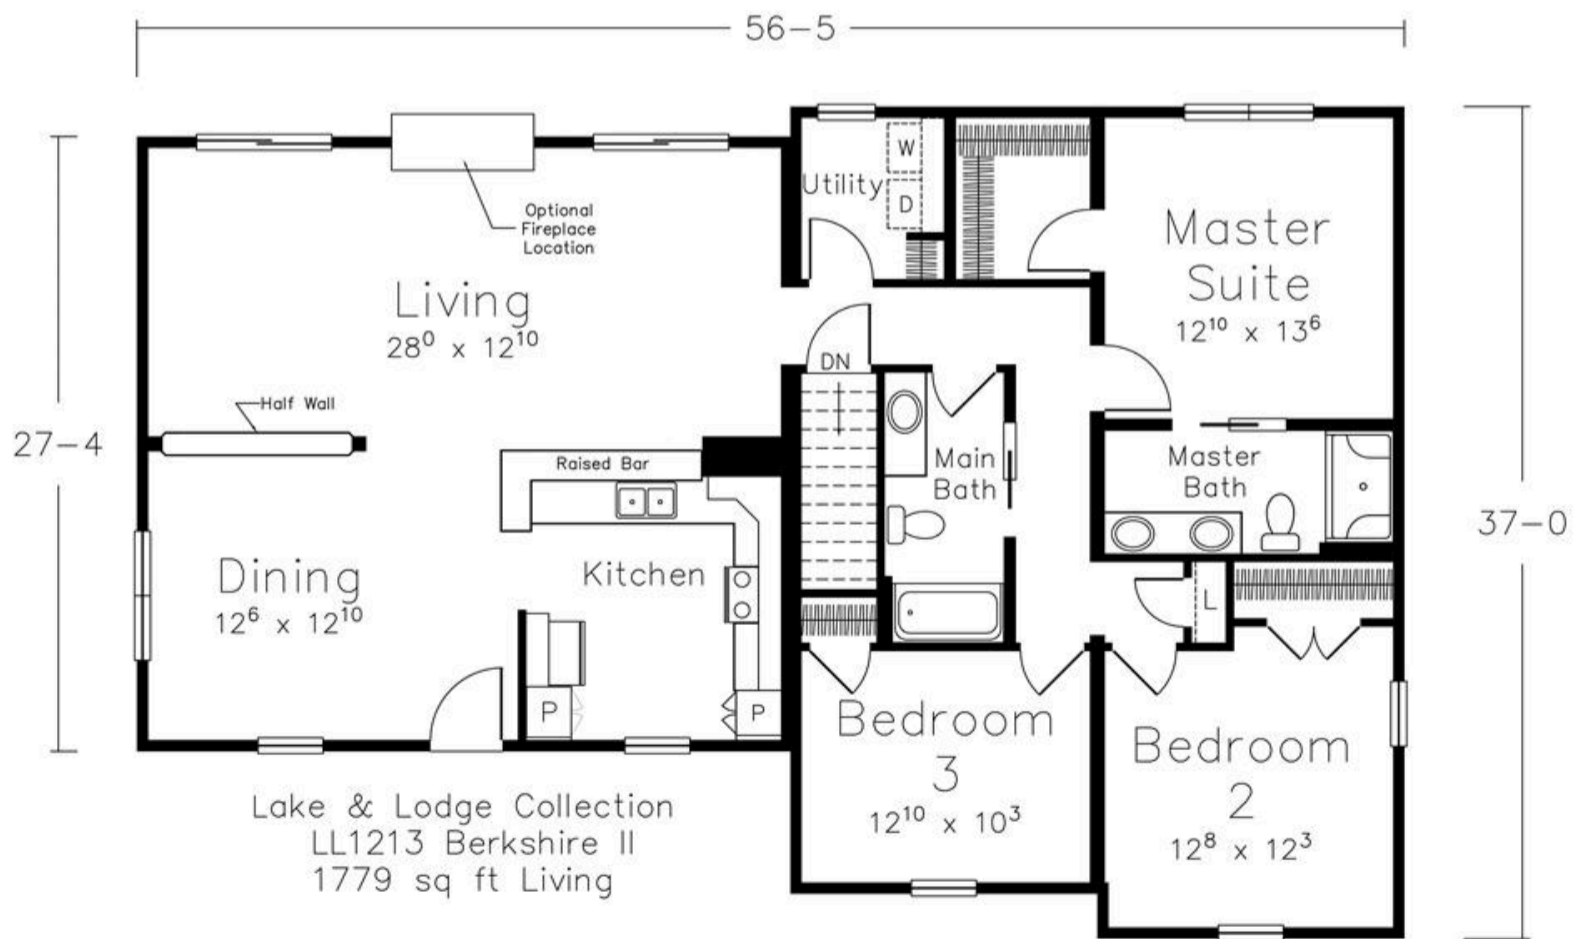

Floor Plans

Select a Region

Current Region - Northeast

Berkshire II ★

3 Beds	2 Baths	1779 Sq Ft	27'4" x 29', 27'4" x 35'/37' Size
-----------	------------	---------------	--------------------------------------

Click the image to zoom in.

Part of the

Related Floor Plans

Benchmark

Sunrise-Sunset Cottage B

4	3	1850
Beds	Baths	Sq Ft

Benchmark

Woodlands II Cottage A