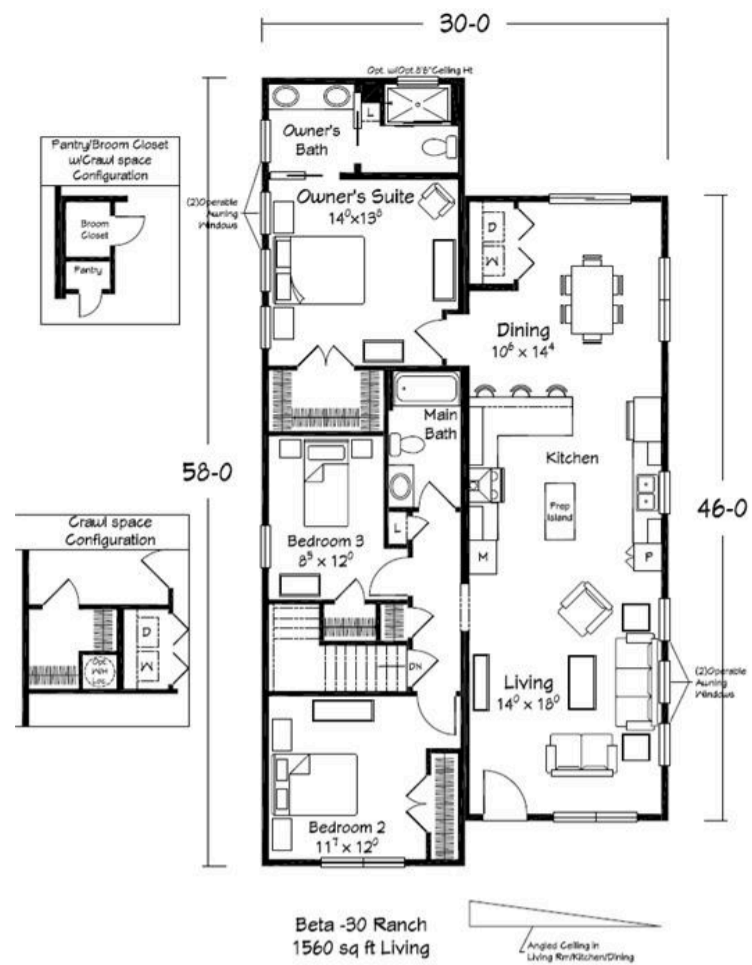

Floor Plans

Select a Region

Current Region - Northeast

Beta Ranch ★

3	2	1560	30' x 58'/46
Beds	Baths	Sq Ft	Size

Click the image to zoom in.

Part of the

Related Floor Plans

Benchmark

Argos Two Story

2	2	1538
Beds	Baths	Sq Ft

Ritz-Craft Corporation

Northeast Division: Mifflinburg, Pennsylvania | 800-326-9836

Midwest Division: Jonesville, Michigan | 877-878-4025

Artist renderings depict homes as they may be built on a typical site. Renderings may include optional and site-installed features. Be sure to thoroughly discuss all aspects of your building project with your Ritz-Craft homebuilder. Interior views may include optional features. Refer to standard specifications for included items. Based on vendor availability, all options portrayed on this site are subject to change without notification. Approved home builders are independent business entities and are not agents of Ritz-Craft. Due to occasional updating of building codes and Ritz-Craft's continuous product improvement, specifications are subject to change without prior notification. Be sure to request a copy of current specifications from your selected homebuilder. Home prices are determined by Ritz-Craft home builders, who quote all modular home costs. Custom modular home plans are also available.