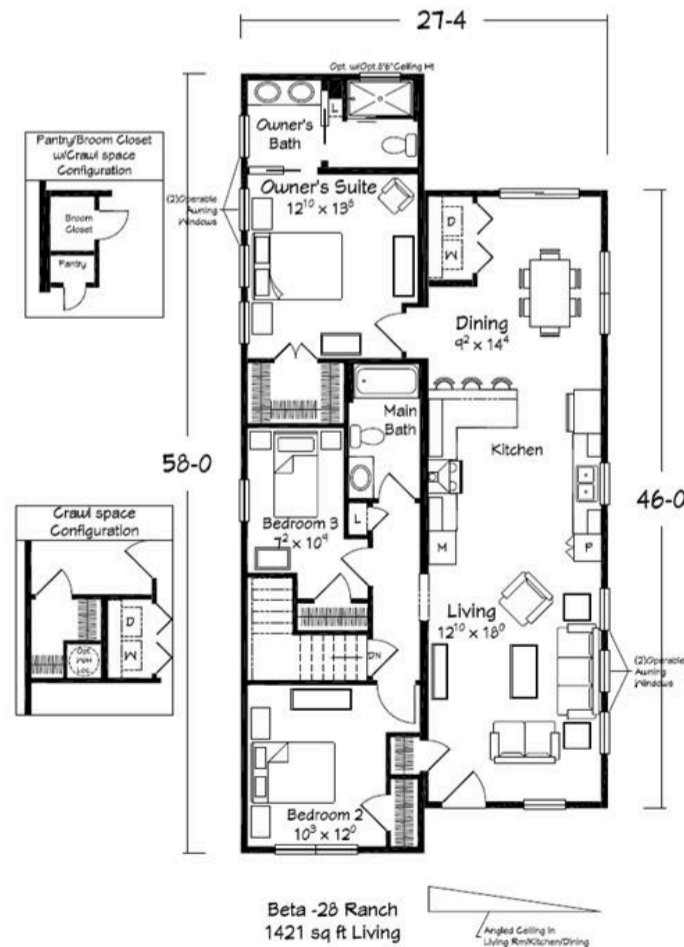

Floor Plans

Select a Region

Current Region - Northeast

Beta Ranch ★

3	2	1560	30' x 58'/46
Beds	Baths	Sq Ft	Size

Click the image to zoom in.

Part of the

Related Floor Plans

Benchmark

Argos Two Story

2	2	1538
Beds	Baths	Sq Ft

Ritz-Craft Corporation

Northeast Division: Mifflinburg, Pennsylvania | 800-326-9836

Midwest Division: Jonesville, Michigan | 877-878-4025

Artist renderings depict homes as they may be built on a typical site. Renderings may include optional and site-installed features. Be sure to thoroughly discuss all aspects of your building project with your Ritz-Craft homebuilder. Interior views may include optional features. Refer to standard specifications for included items. Based on vendor availability, all options portrayed on this site are subject to change without notification. Approved home builders are independent business entities and are not agents of Ritz-Craft. Due to occasional updating of building codes and Ritz-Craft's continuous product improvement, specifications are subject to change without prior notification. Be sure to request a copy of current specifications from your selected homebuilder. Home prices are determined by Ritz-Craft home builders, who quote all modular home costs. Custom modular home plans are also available.