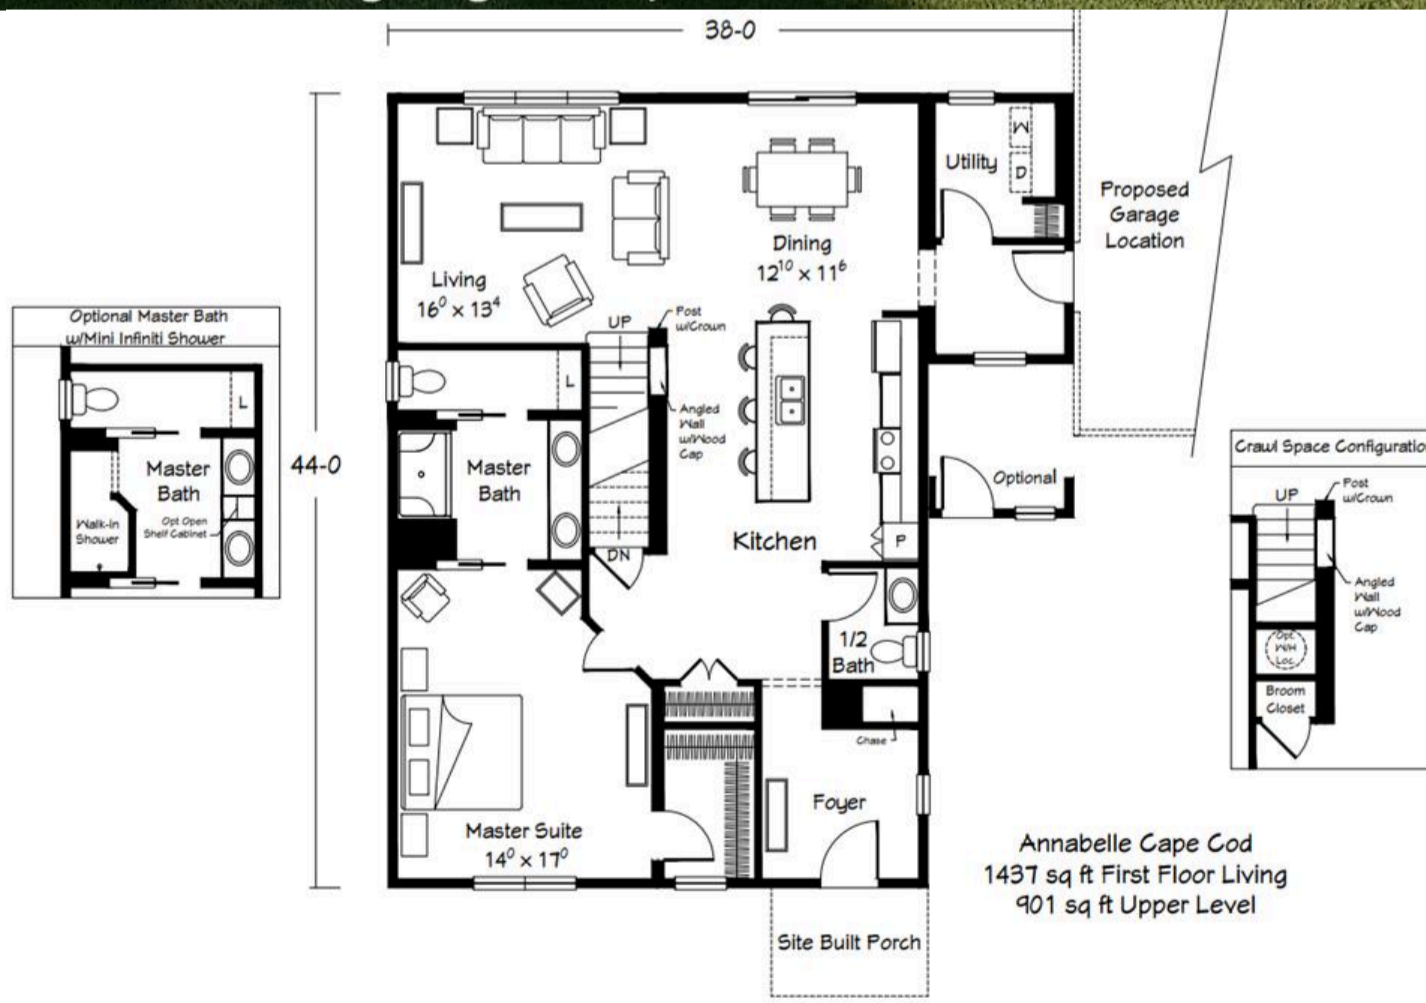

Floor Plans

Select a Region

Current Region - Northeast

Annabelle ★

3	2.5	2338	44' x 38'
Beds	Baths	Sq Ft	Size

Shown with site built garage and porch

Click the image to zoom in.

Part of the

Related Floor Plans

Fredonia II

3	2.5	2500
Beds	Baths	Sq Ft

Ritz-Craft Corporation

Northeast Division: Mifflinburg, Pennsylvania | 800-326-9836

Midwest Division: Jonesville, Michigan | 877-878-4025

Artist renderings depict homes as they may be built on a typical site. Renderings may include optional and site-installed features. Be sure to thoroughly discuss all aspects of your building project with your Ritz-Craft homebuilder. Interior views may include optional features. Refer to standard specifications for included items. Based on vendor availability, all options portrayed on this site are subject to change without notification. Approved home builders are independent business entities and are not agents of Ritz-Craft. Due to occasional updating of building codes and Ritz-Craft's continuous product improvement, specifications are subject to change without prior notification. Be sure to request a copy of current specifications from your selected homebuilder. Home prices are determined by Ritz-Craft home builders, who quote all modular home costs. Custom modular home plans are also available.