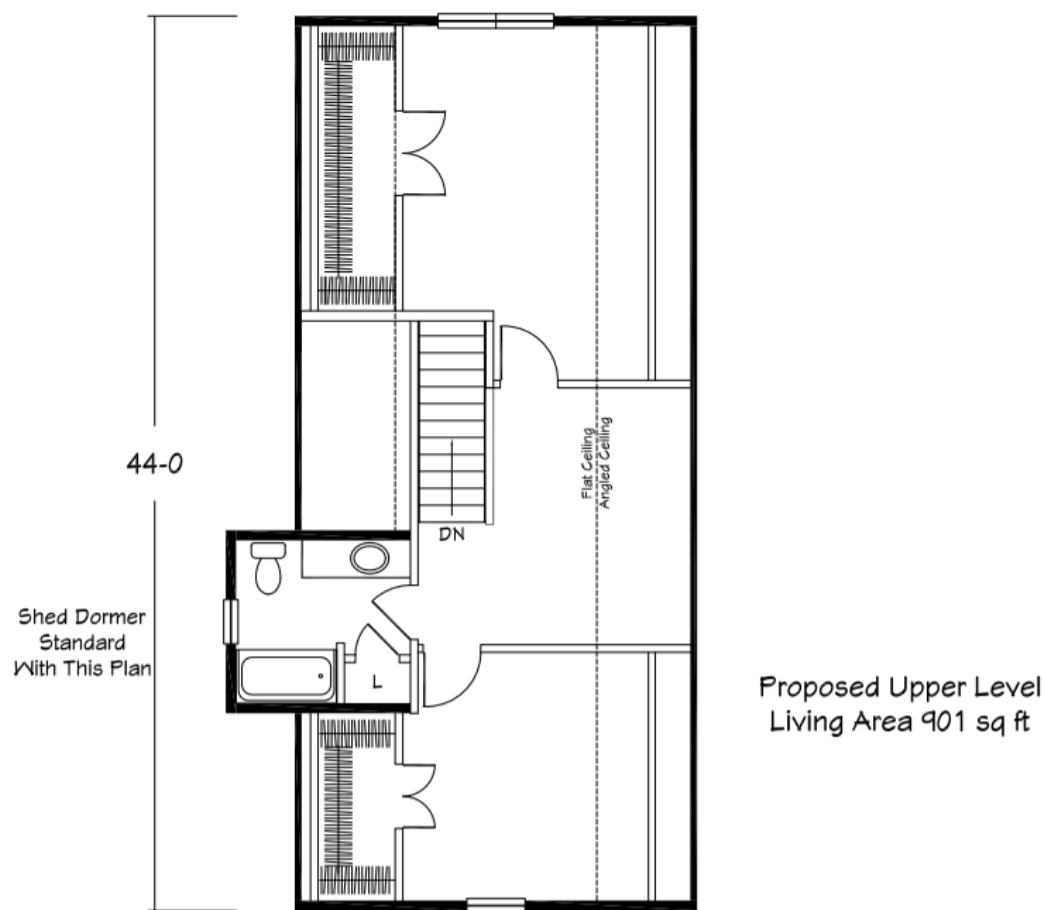

Floor Plans

Select a Region

Current Region - Northeast

Annabelle ★

3	2.5	2338	44' x 38'
Beds	Baths	Sq Ft	Size

Shown with site built garage and porch

Click the image to zoom in.

Part of the

Related Floor Plans

Fredonia II

3	2.5	2500
Beds	Baths	Sq Ft

Ritz-Craft Corporation

Northeast Division: Mifflinburg, Pennsylvania | 800-326-9836

Midwest Division: Jonesville, Michigan | 877-878-4025

Artist renderings depict homes as they may be built on a typical site. Renderings may include optional and site-installed features. Be sure to thoroughly discuss all aspects of your building project with your Ritz-Craft homebuilder. Interior views may include optional features. Refer to standard specifications for included items. Based on vendor availability, all options portrayed on this site are subject to change without notification. Approved home builders are independent business entities and are not agents of Ritz-Craft. Due to occasional updating of building codes and Ritz-Craft's continuous product improvement, specifications are subject to change without prior notification. Be sure to request a copy of current specifications from your selected homebuilder. Home prices are determined by Ritz-Craft home builders, who quote all modular home costs. Custom modular home plans are also available.