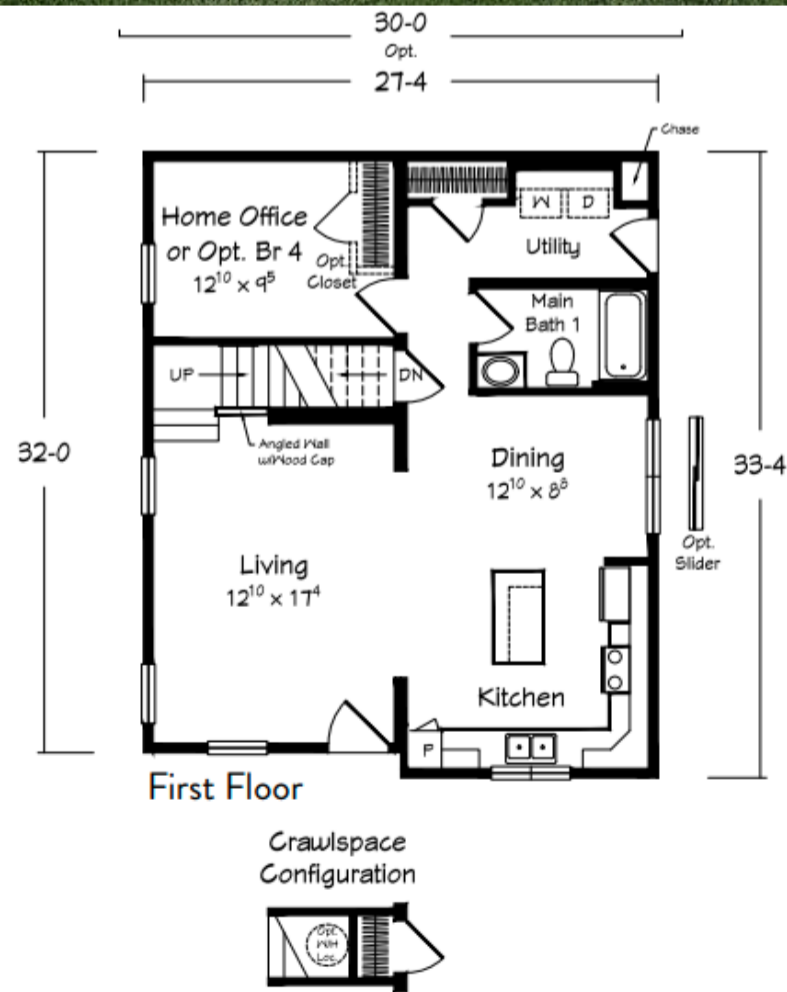

Floor Plans

Select a Region

Current Region - Northeast

Anson II ★

3 - 4 Beds	3 Baths	1786 Sq Ft	27'4"x33'4" Size
---------------	------------	---------------	---------------------

Click the image to zoom in.

Part of the

Related Floor Plans

Essex

4	2	1640
Beds	Baths	Sq Ft

Saxony

3-4	2	1804
Beds	Baths	Sq Ft

Saxony

3-4 Beds	2 Baths	1804 Sq Ft
-------------	------------	---------------