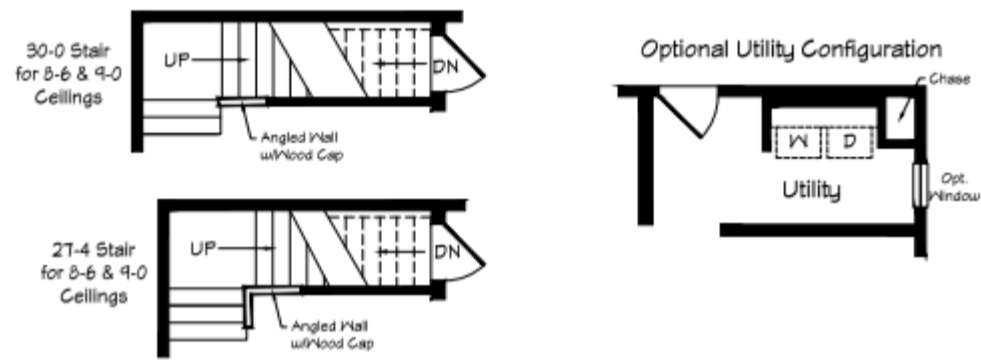

Floor Plans

Select a Region

Current Region - Northeast

Anson II ★

3 - 4 Beds	3 Baths	1786 Sq Ft	27'4"x33'4" Size
---------------	------------	---------------	---------------------

Click the image to zoom in.

Part of the

Related Floor Plans

Essex

4	2	1640
Beds	Baths	Sq Ft

Saxony

3-4	2	1804
Beds	Baths	Sq Ft

Saxony

3-4 Beds	2 Baths	1804 Sq Ft
-------------	------------	---------------