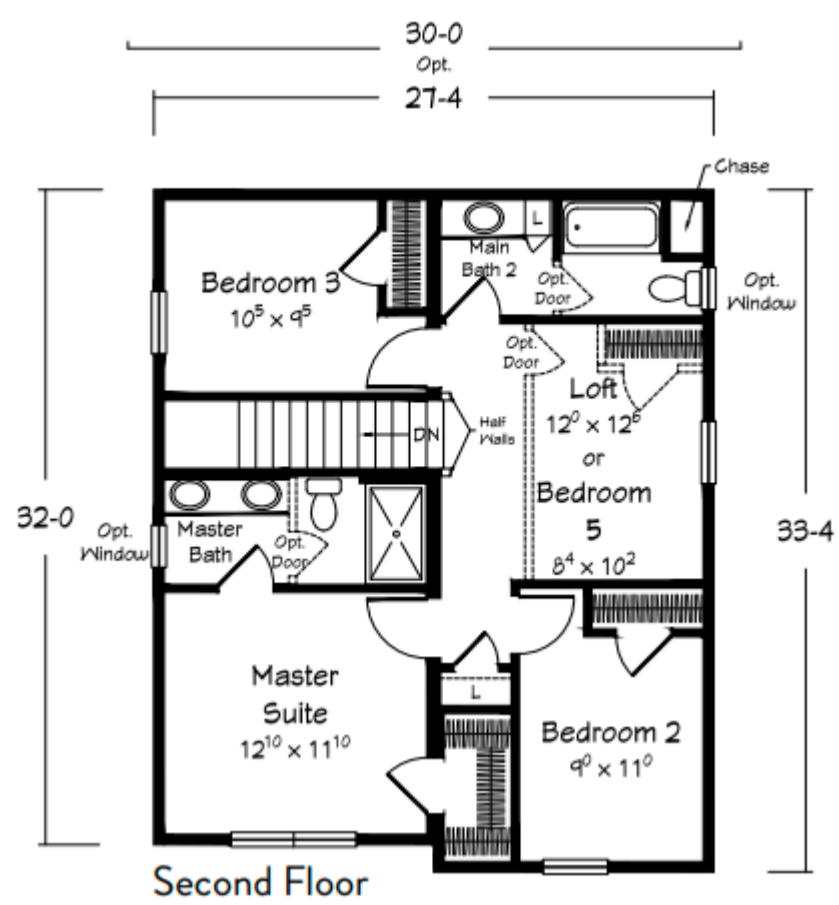

Floor Plans

Select a Region

Current Region - Northeast

Anson II ★

3 - 4 Beds	3 Baths	1786 Sq Ft	27'4"x33'4" Size
---------------	------------	---------------	---------------------

Click the image to zoom in.

Part of the

Related Floor Plans

Essex

4	2	1640
Beds	Baths	Sq Ft

Saxony

3-4	2	1804
Beds	Baths	Sq Ft

Saxony

3-4 Beds	2 Baths	1804 Sq Ft
-------------	------------	---------------