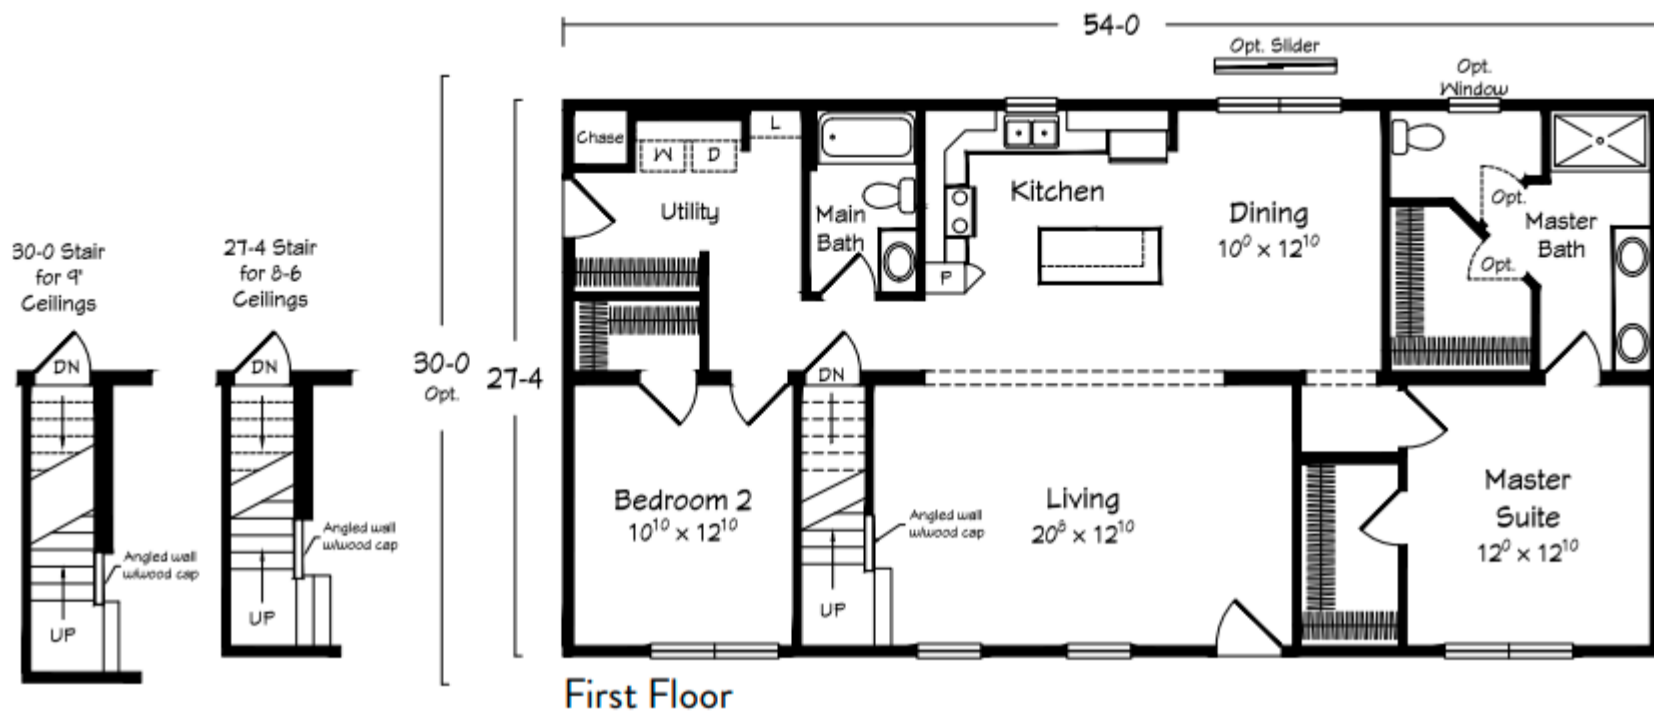

Floor Plans

Select a Region

Current Region - Northeast

Audubon Cape ★

2 - 4 Beds	2 Baths	2421 Sq Ft	27'4"x54' Size
---------------	------------	---------------	-------------------

Click the image to zoom in.

Part of the

Related Floor Plans

Greenway Cape

3- 5	2	2281
Beds	Baths	Sq Ft

Ritz-Craft Corporation

Northeast Division: Mifflinburg, Pennsylvania | 800-326-9836

Midwest Division: Jonesville, Michigan | 877-878-4025