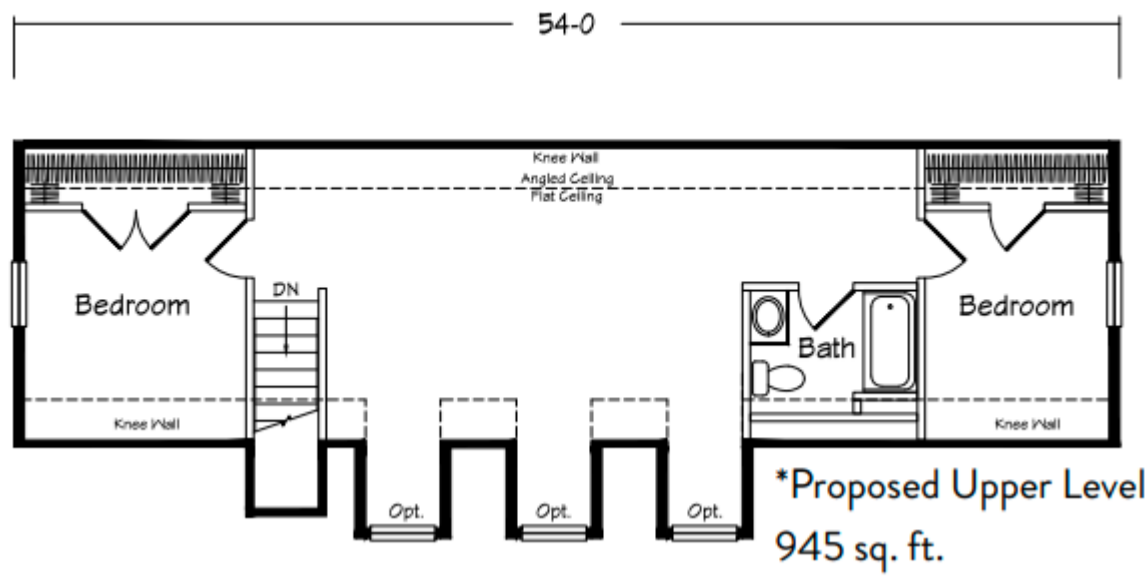

Floor Plans

Select a Region

Current Region - Northeast

Audubon Cape ★

2 - 4 Beds	2 Baths	2421 Sq Ft	27'4"x54' Size
---------------	------------	---------------	-------------------

Click the image to zoom in.

Part of the

Related Floor Plans

Greenway Cape

3- 5	2	2281
Beds	Baths	Sq Ft

Ritz-Craft Corporation

Northeast Division: Mifflinburg, Pennsylvania | 800-326-9836

Midwest Division: Jonesville, Michigan | 877-878-4025