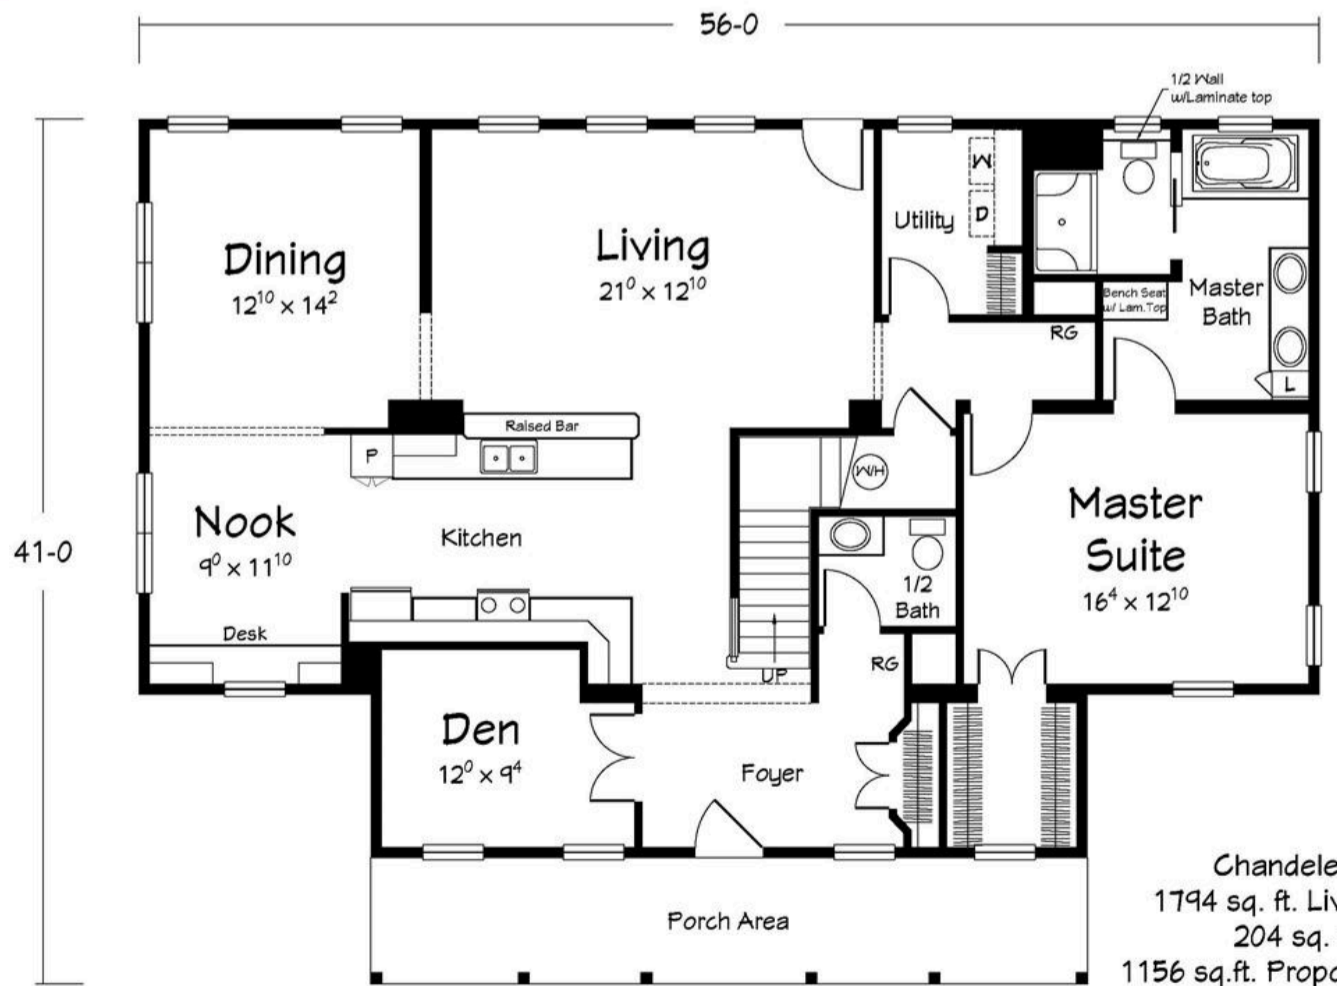

Floor Plans

Select a Region

Current Region - Northeast

Chandeleur II ★

2	1.5	3154	41 x 56
Beds	Baths	Sq Ft	Size

Click the image to zoom in.

Part of the

Related Floor Plans