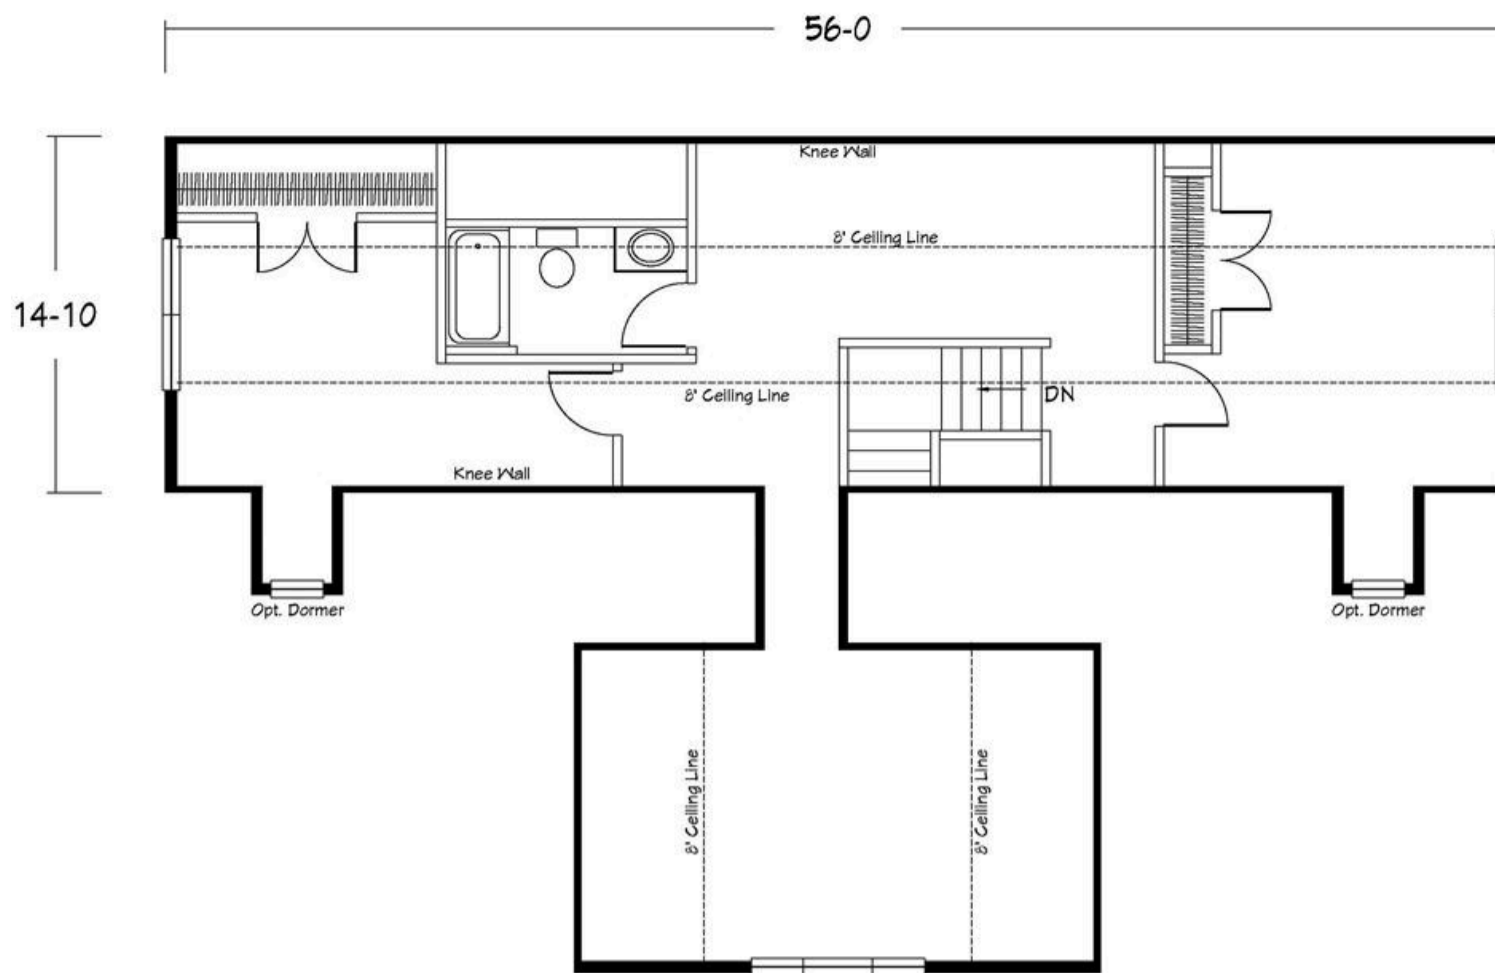

Floor Plans

Select a Region

Current Region - Northeast

Chandeleur II ★

2	1.5	3154	41 x 56
Beds	Baths	Sq Ft	Size

Click the image to zoom in.

Part of the

Related Floor Plans