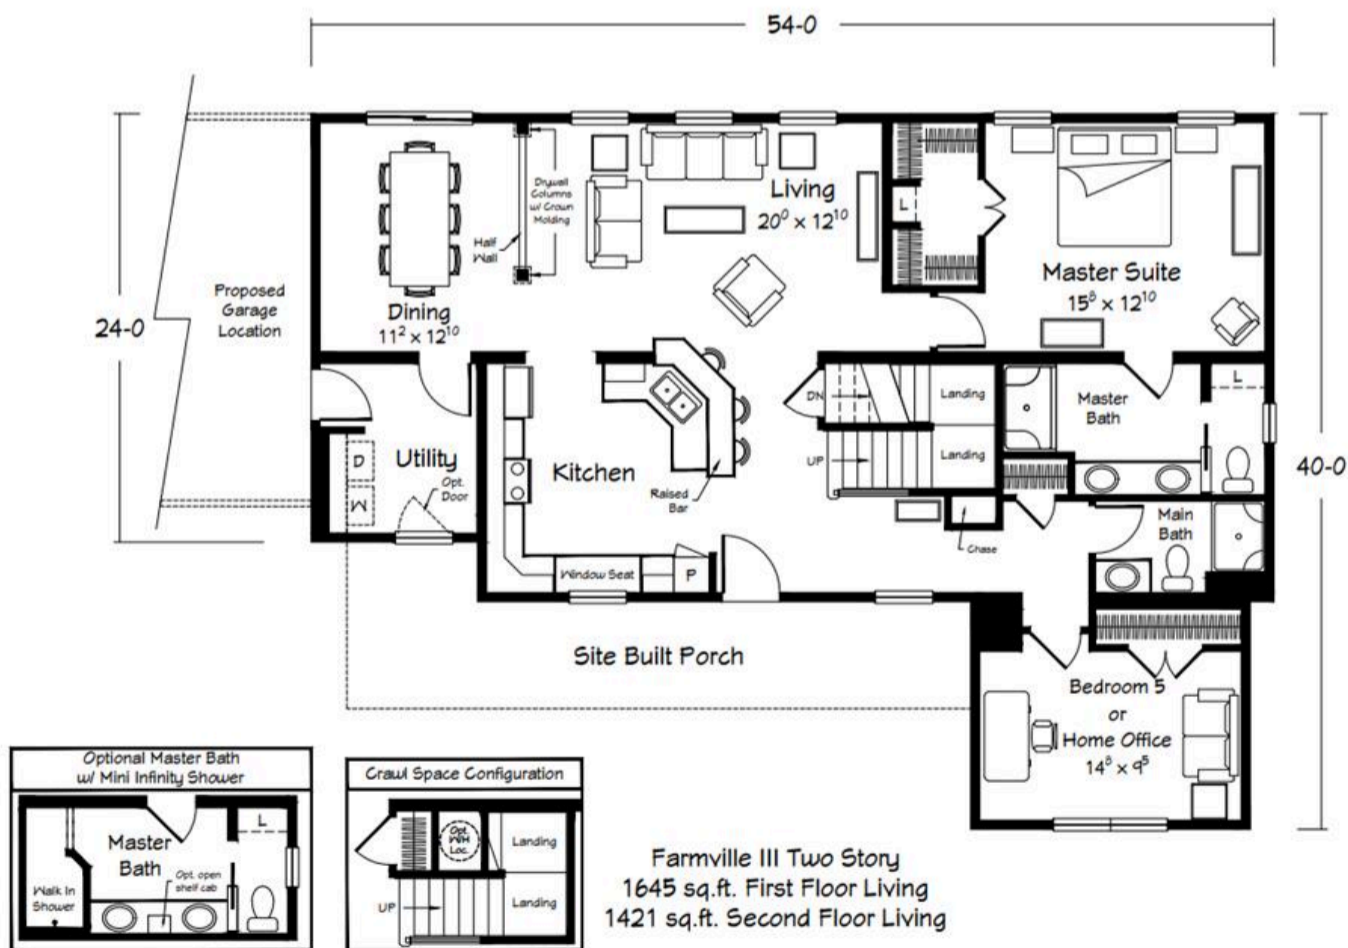

Floor Plans

Select a Region

Current Region - Northeast

Farmville III ★

5 Beds	4 Baths	3066 Sq Ft	40' x 54' Size
-----------	------------	---------------	-------------------

Shown with site built garage and porch