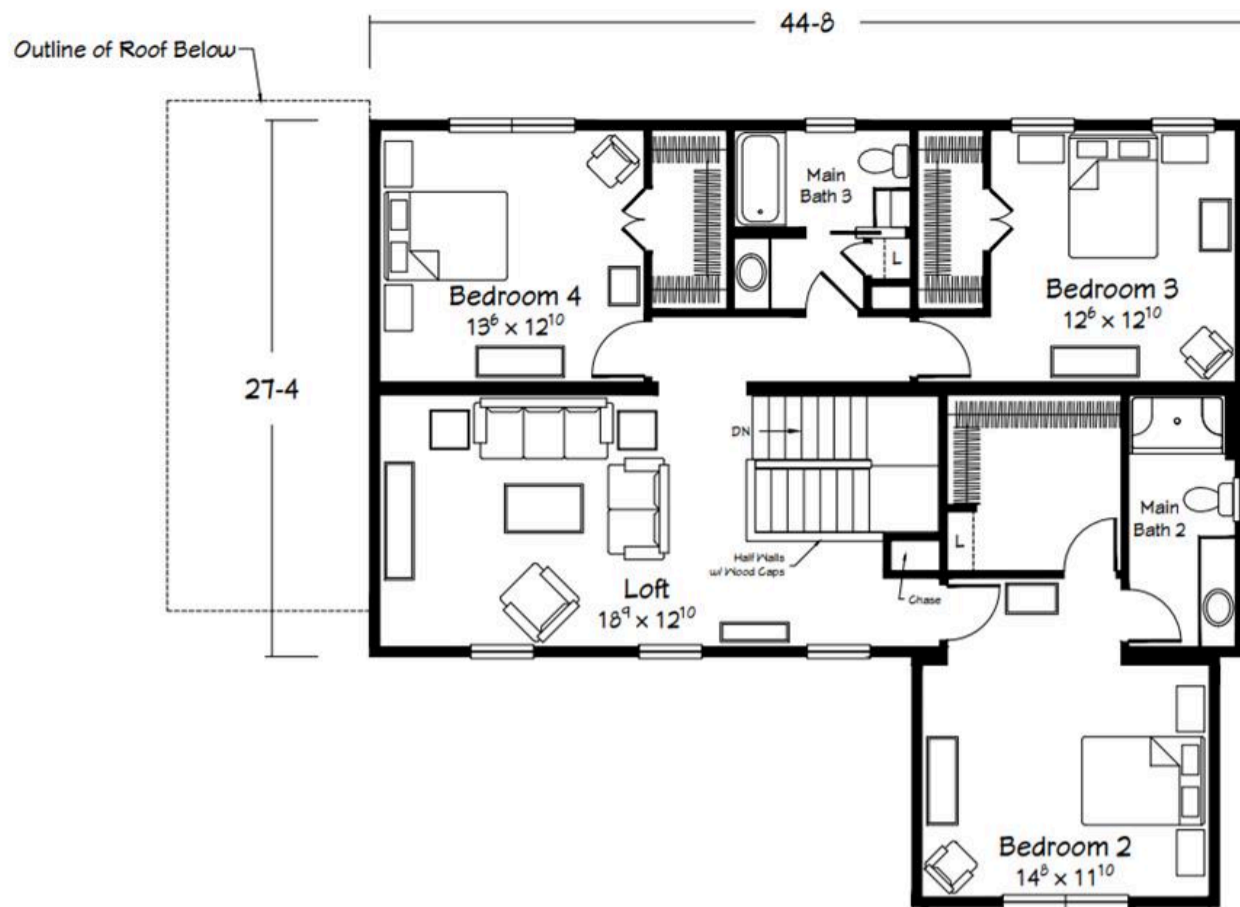

Floor Plans

Select a Region

Current Region - Northeast

Farmville III ★

5 Beds	4 Baths	3066 Sq Ft	40' x 54' Size
-----------	------------	---------------	-------------------

Shown with site built garage and porch