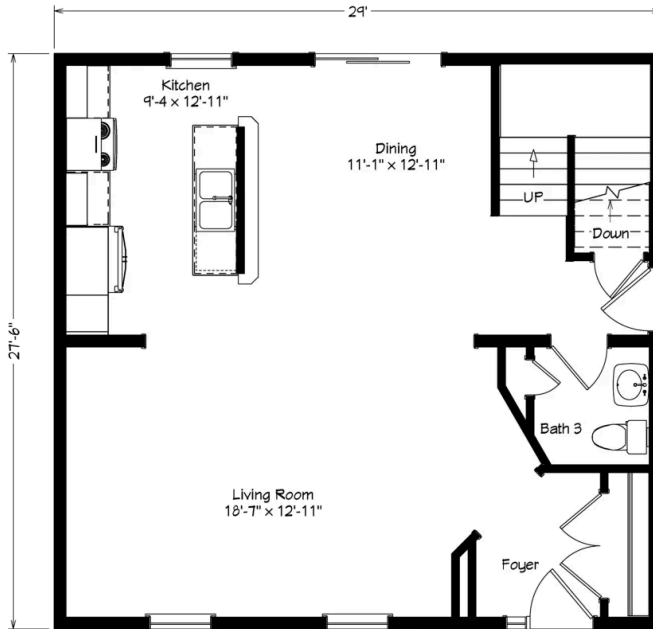

# Henderson

1602 Square Feet, 3 Bedrooms, 2.5 Bathrooms, 2-Story

This modular home is built to state building codes.

Home built by Excel Homes, Liverpool PA

Models within 65 miles of Buckingham, PA

## Floor Plan

# Elevation

*Garage built by others.*

Dimensions, floor plans, elevations, features and other information are subject to change without notice. Square footage and other dimensions are approximations. Elevations, photography and videos are often shown with optional features and/or third party additions, such as garages and porches that may not be available in all regions or situations. Décor selections shown in photography and renderings may not represent the current offerings. Visit your local Champion retailer for more details.