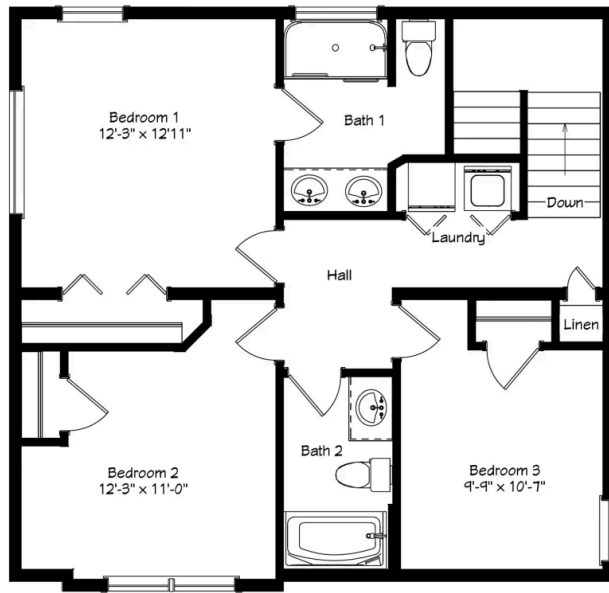

# Henderson

1602 Square Feet, 3 Bedrooms, 2.5 Bathrooms, 2-Story

This modular home is built to state building codes.

Home built by Excel Homes, Liverpool PA

Models within 65 miles of Buckingham, PA

## Floor Plan