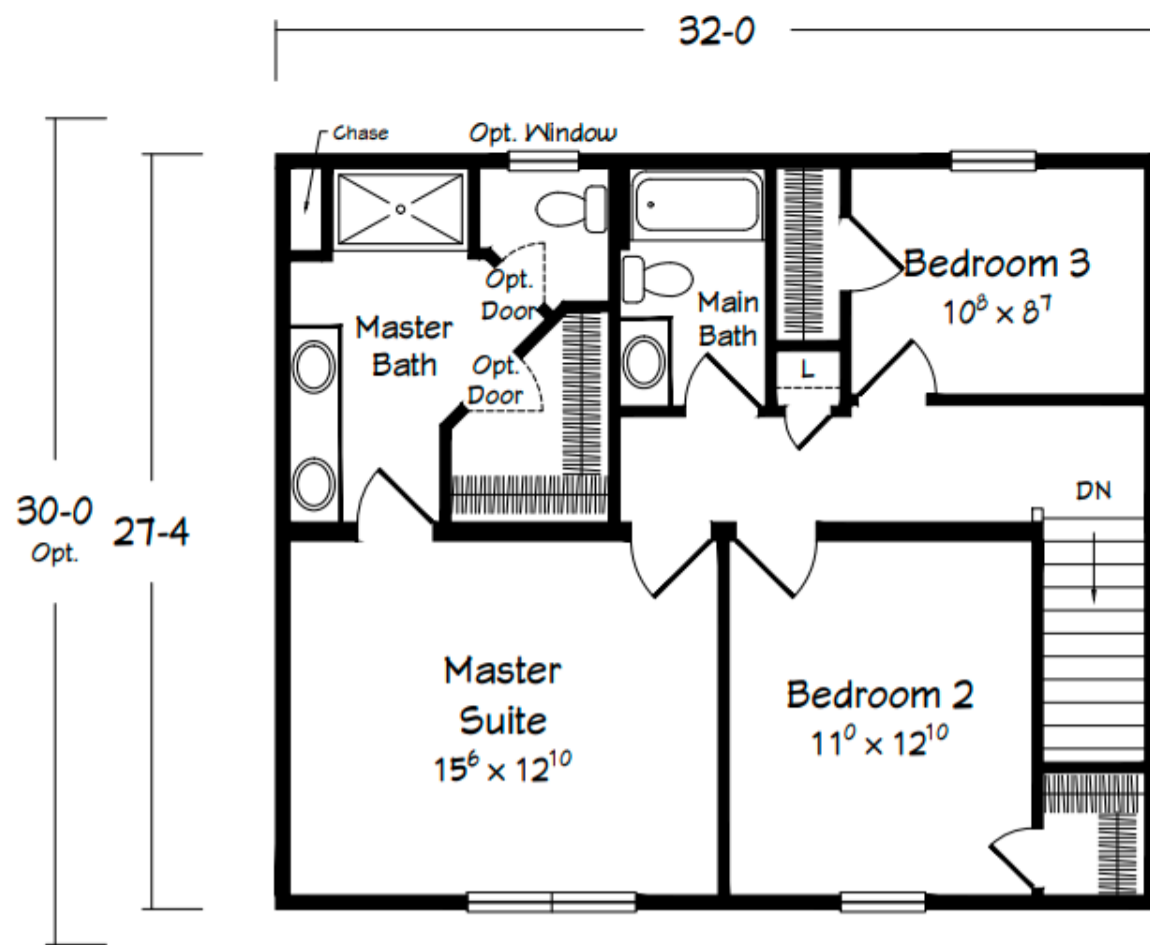

Floor Plans

Select a Region

Current Region - Northeast

Optima ★

3	2.5	1750	27'4"x32'
Beds	Baths	Sq Ft	Size

Optima 2-Story

Click the image to zoom in.

Part of the

Related Floor Plans

Homestead

Ellenboro

3	2	1585
Beds	Baths	Sq Ft

Ritz-Craft Corporation

Northeast Division: Mifflinburg, Pennsylvania | 800-326-9836

Midwest Division: Jonesville, Michigan | 877-878-4025

Artist renderings depict homes as they may be built on a typical site. Renderings may include optional and site-installed features. Be sure to thoroughly discuss all aspects of your building project with your Ritz-Craft homebuilder. Interior views may include optional features. Refer to standard specifications for included items. Based on vendor availability, all options portrayed on this site are subject to change without notification. Approved home builders are independent business entities and are not agents of Ritz-Craft. Due to occasional updating of building codes and Ritz-Craft's continuous product improvement, specifications are subject to change without prior notification. Be sure to request a copy of current specifications from your selected homebuilder. Home prices are determined by Ritz-Craft home builders, who quote all modular home costs. Custom modular home plans are also available.