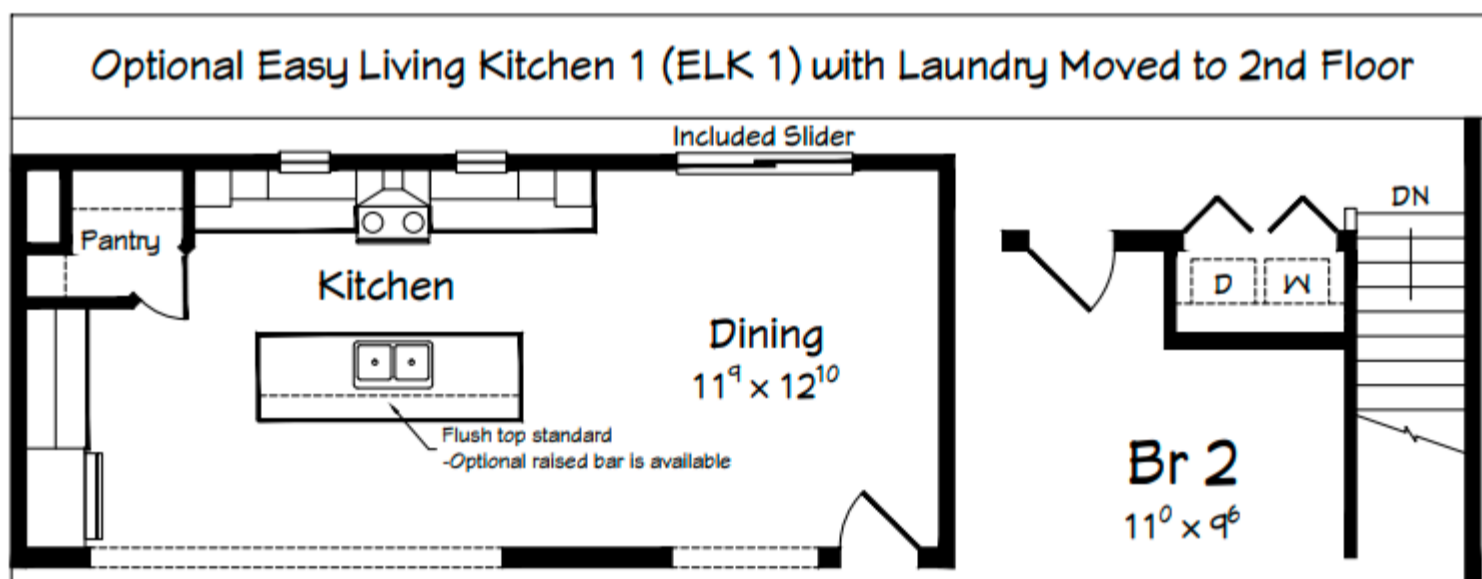

Floor Plans

Select a Region

Current Region - Northeast

Optima ★

3	2.5	1750	27'4"x32'
Beds	Baths	Sq Ft	Size

Optima 2-Story

Click the image to zoom in.

Part of the

Related Floor Plans

Homestead

Ellenboro

3	2	1585
Beds	Baths	Sq Ft

Ritz-Craft Corporation

Northeast Division: Mifflinburg, Pennsylvania | 800-326-9836

Midwest Division: Jonesville, Michigan | 877-878-4025

Artist renderings depict homes as they may be built on a typical site. Renderings may include optional and site-installed features. Be sure to thoroughly discuss all aspects of your building project with your Ritz-Craft homebuilder. Interior views may include optional features. Refer to standard specifications for included items. Based on vendor availability, all options portrayed on this site are subject to change without notification. Approved home builders are independent business entities and are not agents of Ritz-Craft. Due to occasional updating of building codes and Ritz-Craft's continuous product improvement, specifications are subject to change without prior notification. Be sure to request a copy of current specifications from your selected homebuilder. Home prices are determined by Ritz-Craft home builders, who quote all modular home costs. Custom modular home plans are also available.