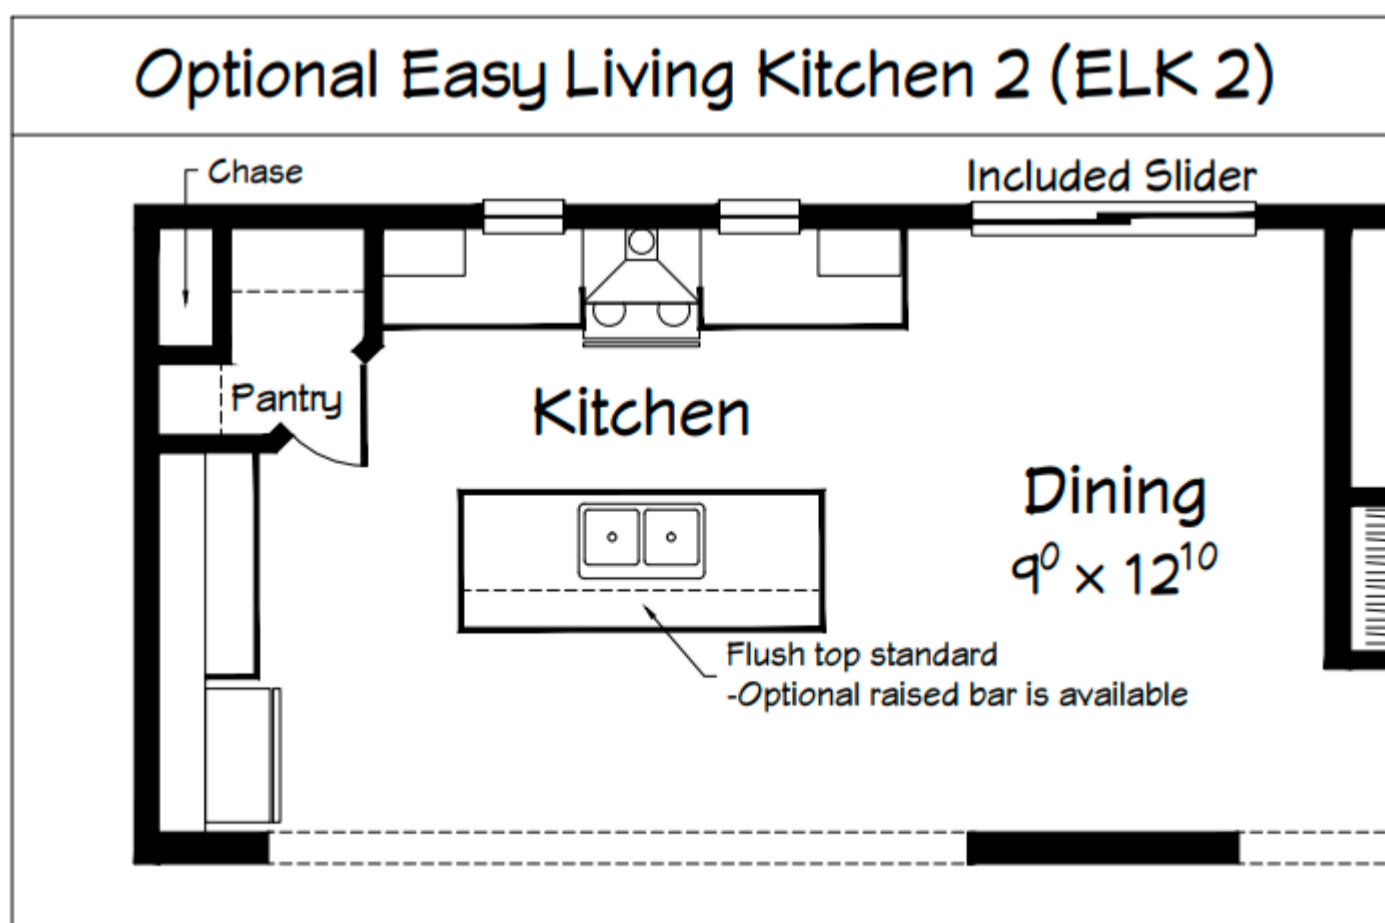

Floor Plans

Select a Region

Current Region - Northeast

Optima ★

3	2.5	1750	27'4"x32'
Beds	Baths	Sq Ft	Size

Optima 2-Story

Click the image to zoom in.

Part of the