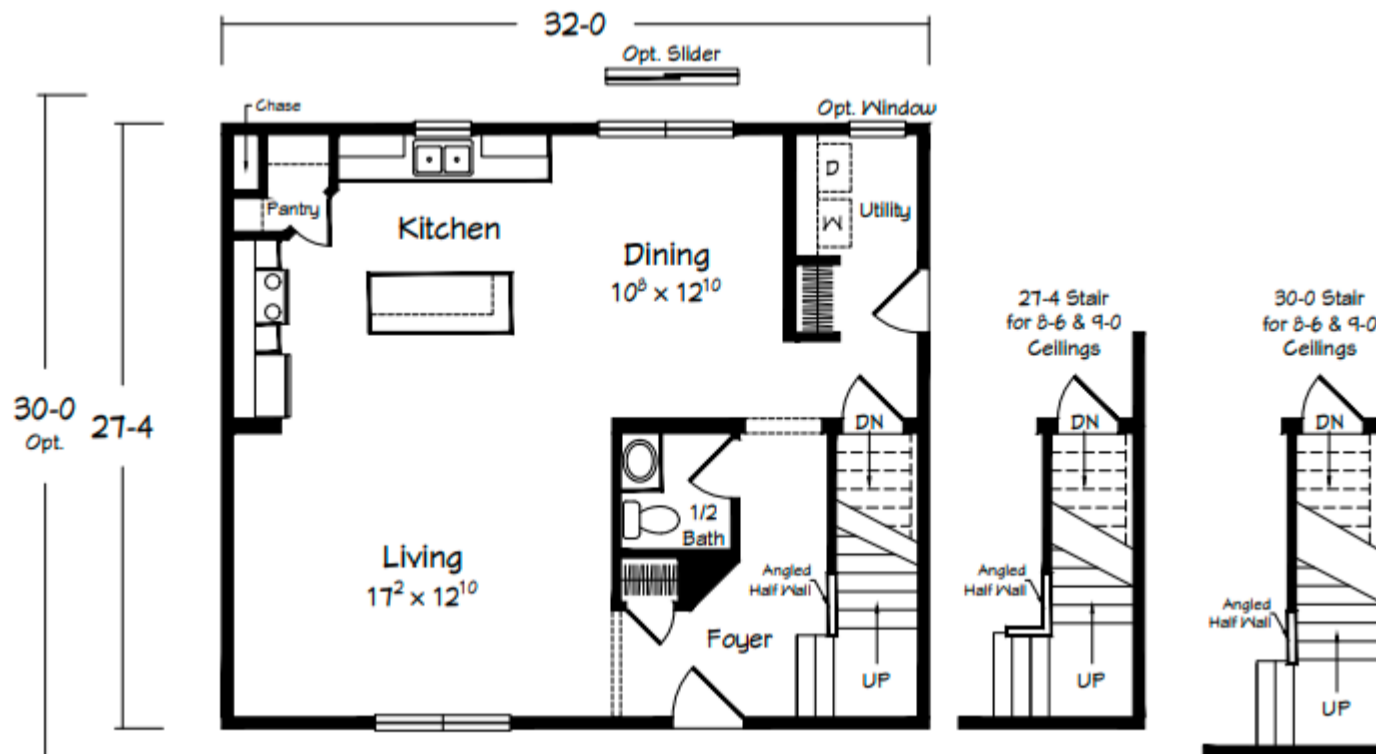

Floor Plans

Select a Region

Current Region - Northeast

Optima ★

3	2.5	1750	27'4"x32'
Beds	Baths	Sq Ft	Size

Optima 2-Story

Click the image to zoom in.

Part of the

Related Floor Plans

Homestead

Ellenboro

3	2	1585
Beds	Baths	Sq Ft

Ritz-Craft Corporation

Northeast Division: Mifflinburg, Pennsylvania | 800-326-9836

Midwest Division: Jonesville, Michigan | 877-878-4025

Artist renderings depict homes as they may be built on a typical site. Renderings may include optional and site-installed features. Be sure to thoroughly discuss all aspects of your building project with your Ritz-Craft homebuilder. Interior views may include optional features. Refer to standard specifications for included items. Based on vendor availability, all options portrayed on this site are subject to change without notification. Approved home builders are independent business entities and are not agents of Ritz-Craft. Due to occasional updating of building codes and Ritz-Craft's continuous product improvement, specifications are subject to change without prior notification. Be sure to request a copy of current specifications from your selected homebuilder. Home prices are determined by Ritz-Craft home builders, who quote all modular home costs. Custom modular home plans are also available.