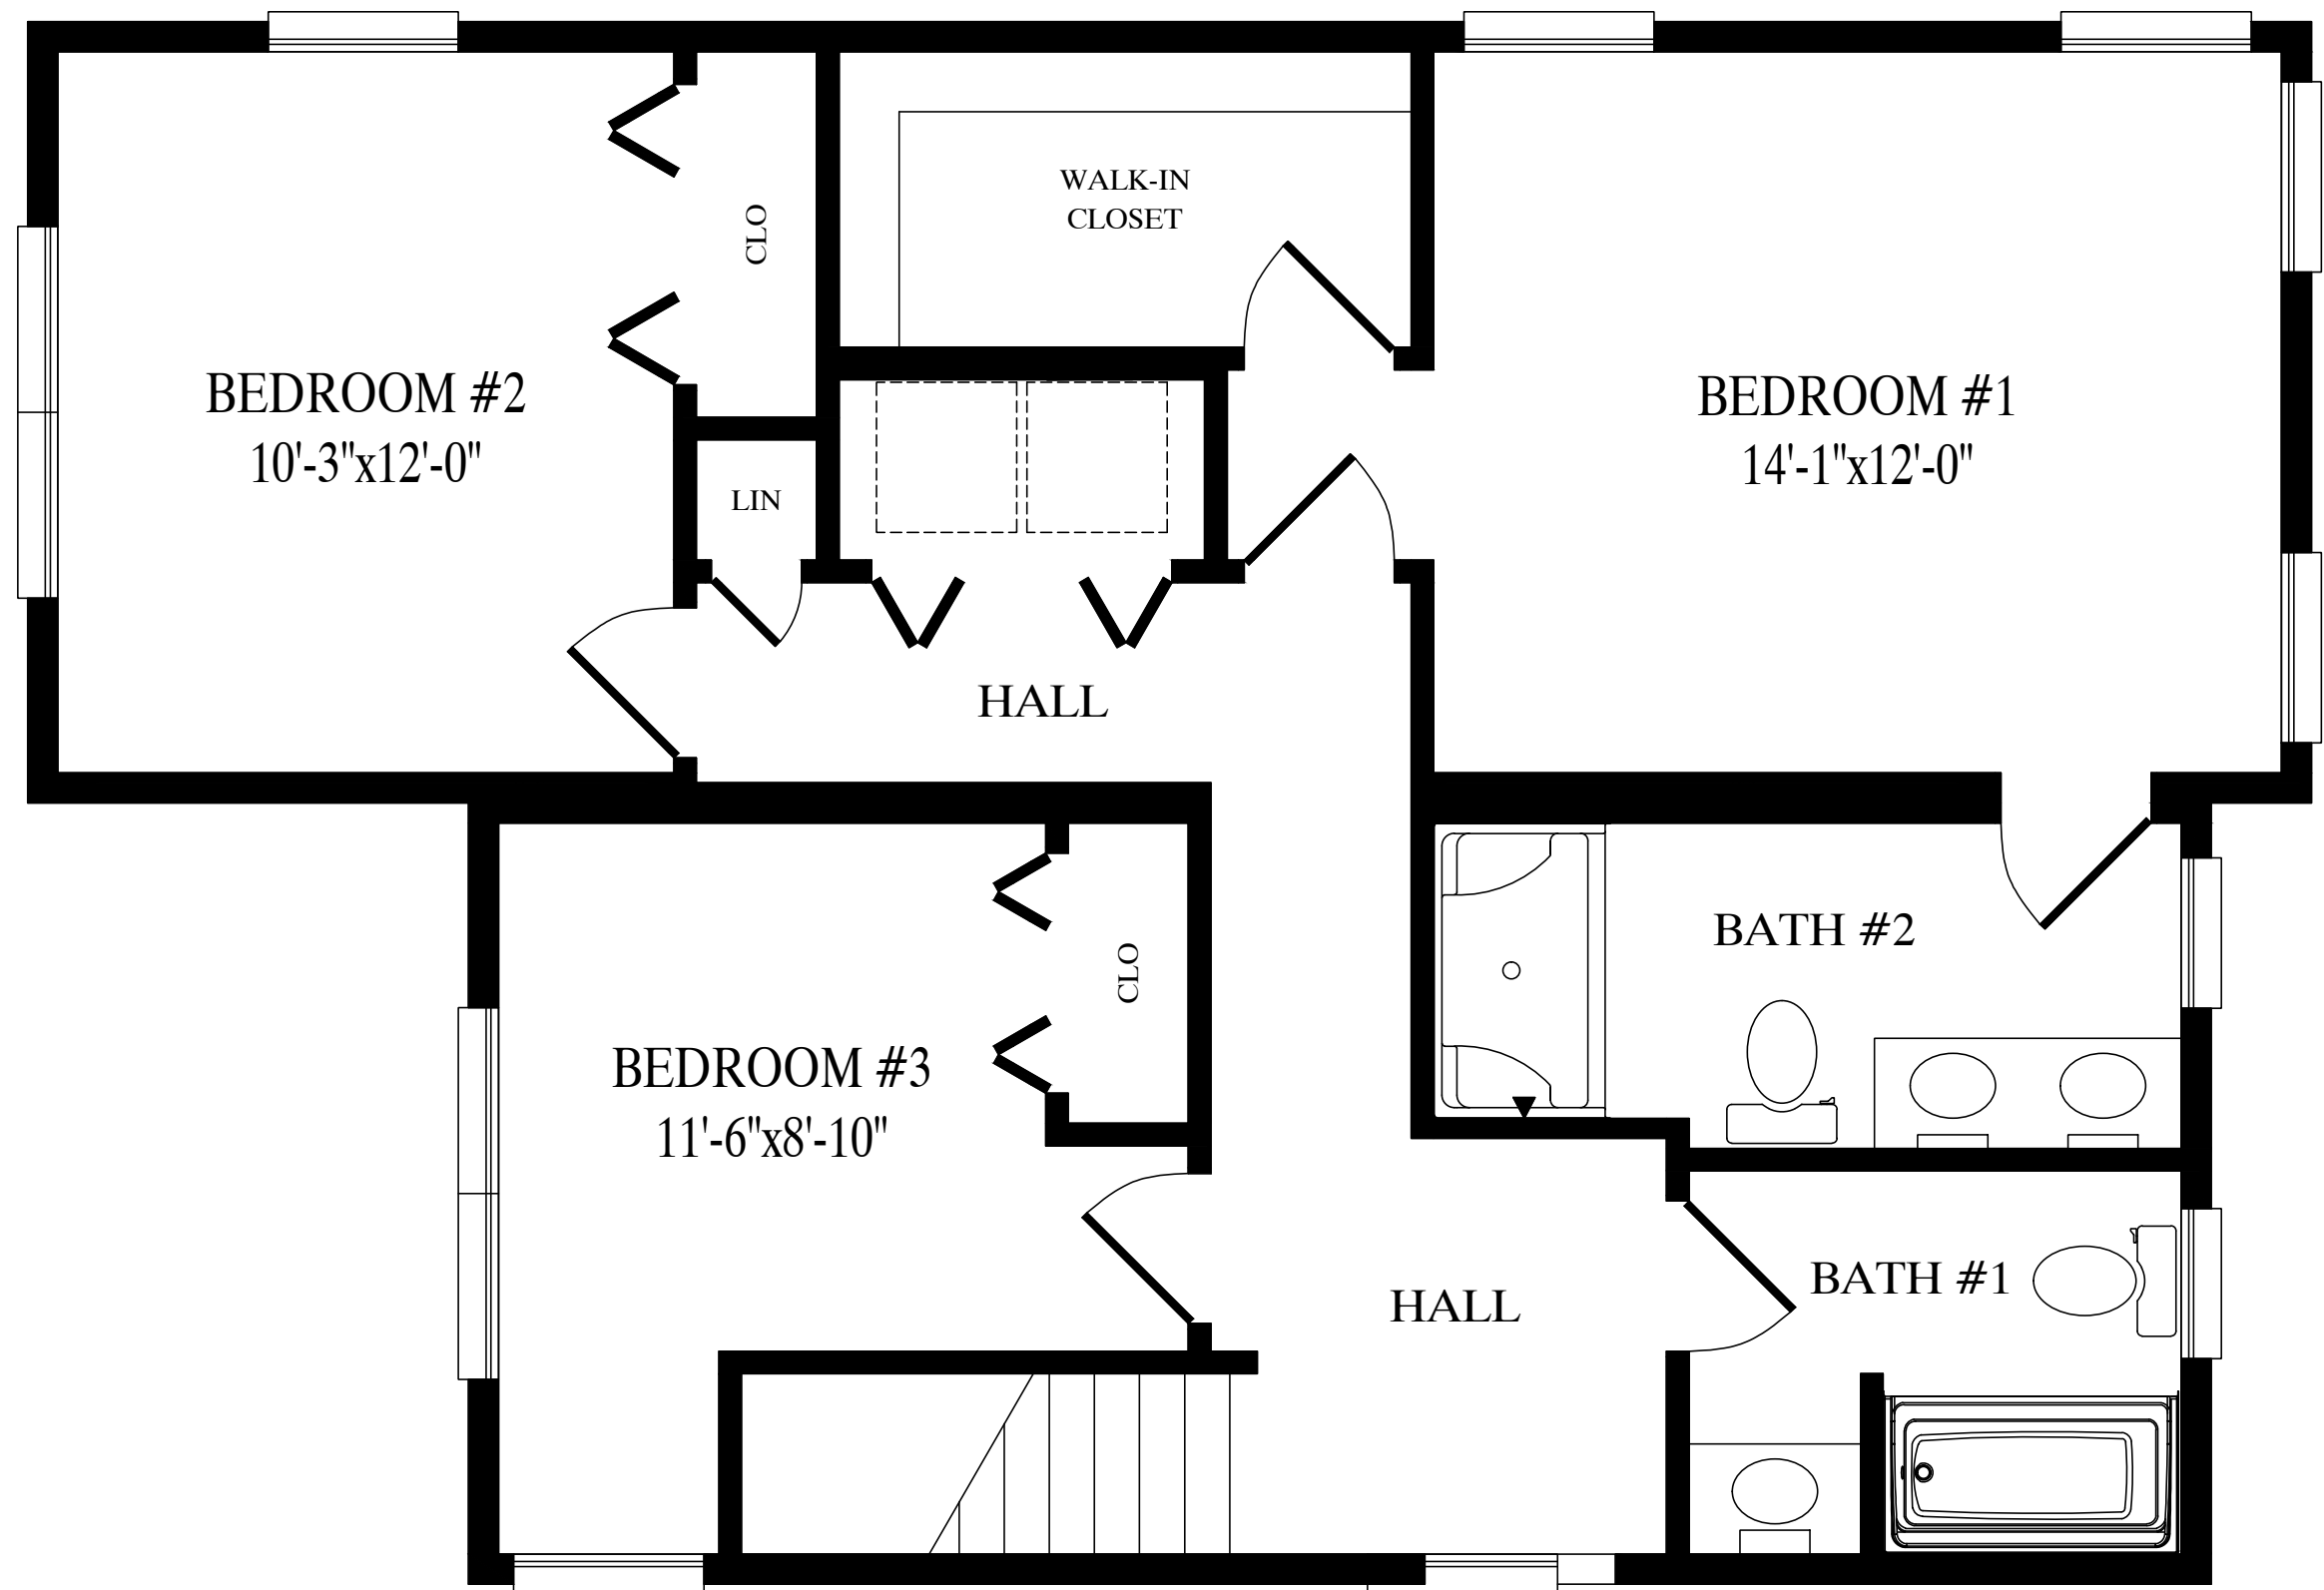

FRONT

Tidewater

26'-0" x 37' Two Story

771 sq. ft. first floor

1642 sq. ft. total

FRONT

871 sq. ft. second floor