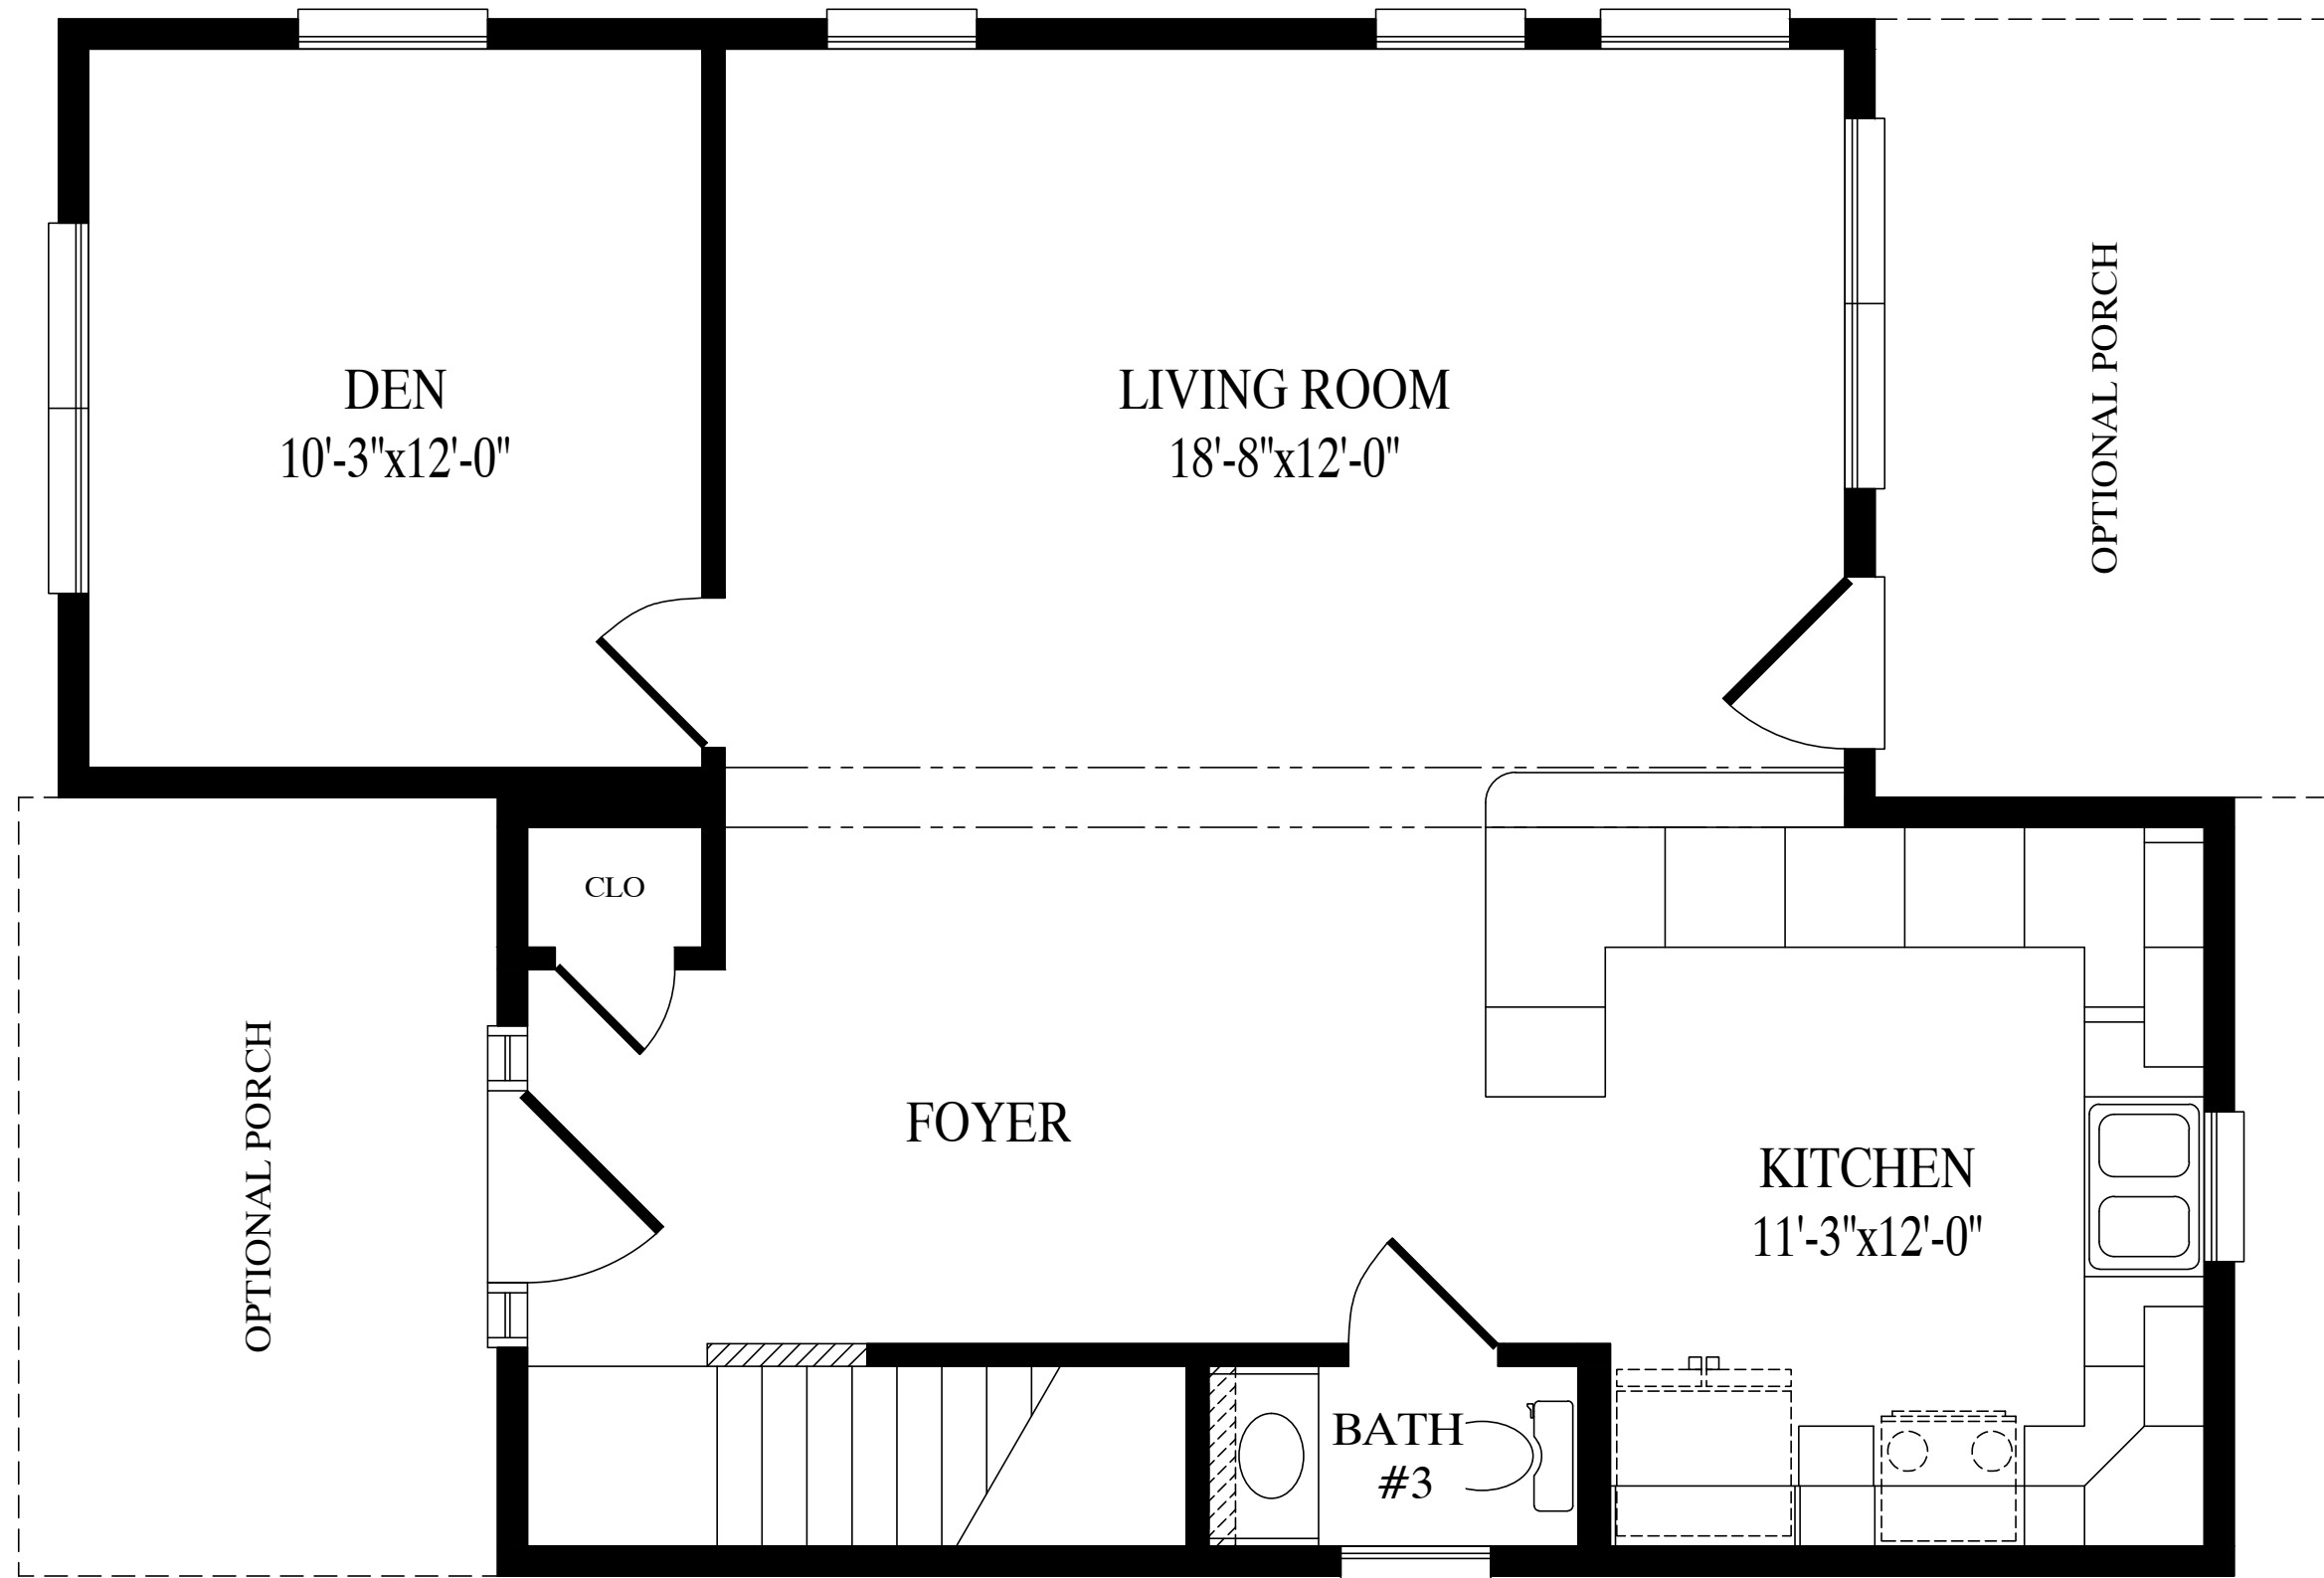

FRONT

Tidewater

26'-0" x 37' Two Story

771 sq. ft. first floor

1642 sq. ft. total

FRONT

871 sq. ft. second floor