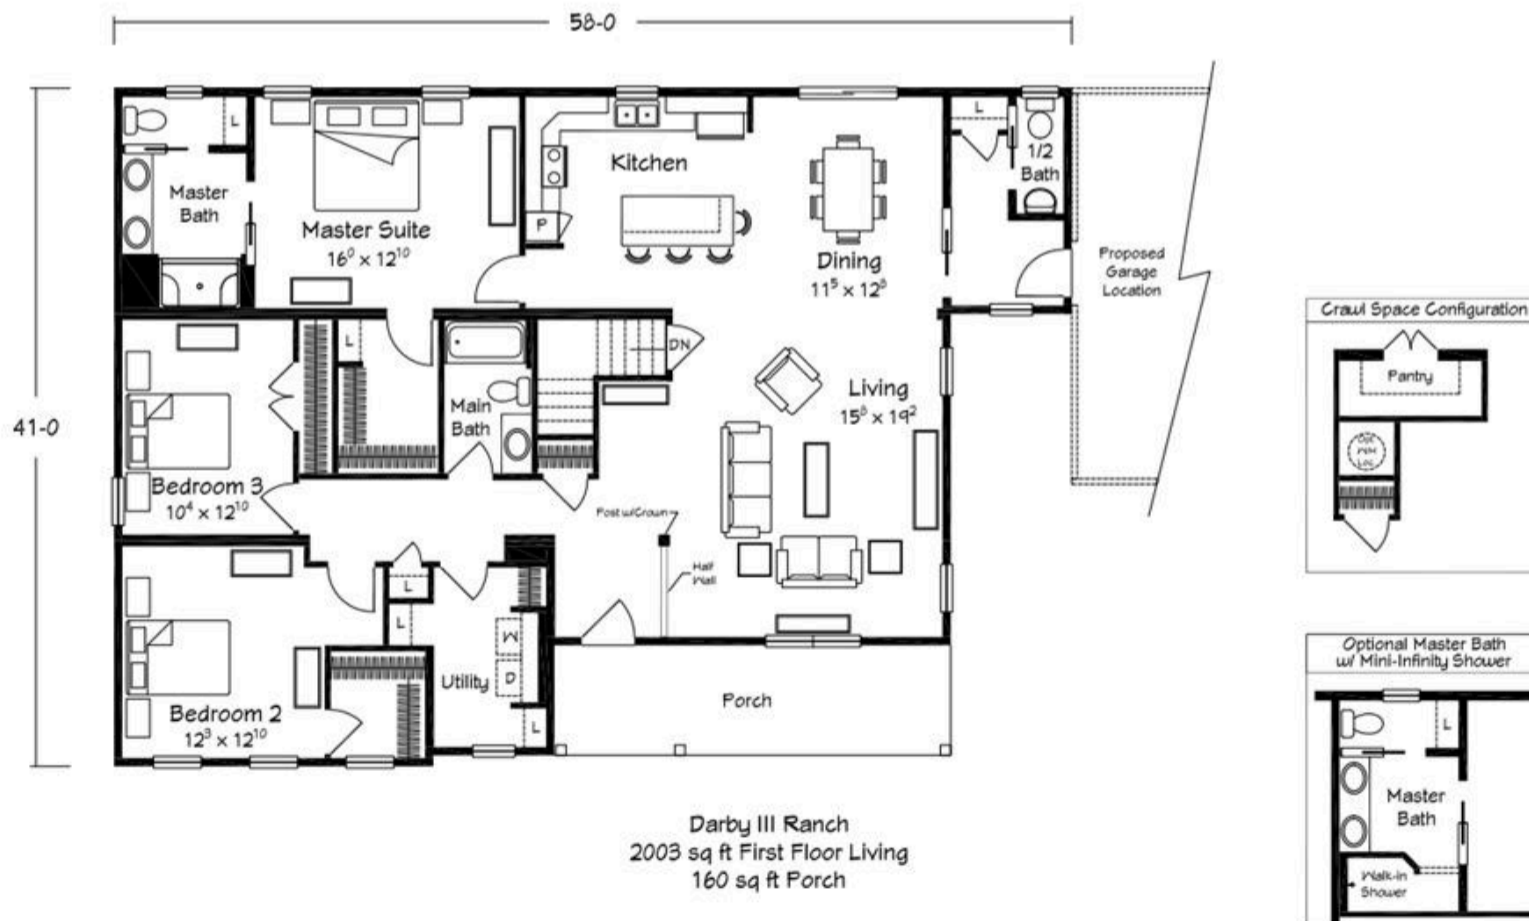

Floor Plans

Select a Region

Current Region - Northeast

Darby III ★

3	2.5	2003	41' x 58'
Beds	Baths	Sq Ft	Size

Click the image to zoom in.

Part of the

Related Floor Plans

Shown with site built garage

Benchmark

Newport II

3	2	2029
Beds	Baths	Sq Ft

Ritz-Craft Corporation

Northeast Division: Mifflinburg, Pennsylvania | 800-326-9836

Midwest Division: Jonesville, Michigan | 877-878-4025