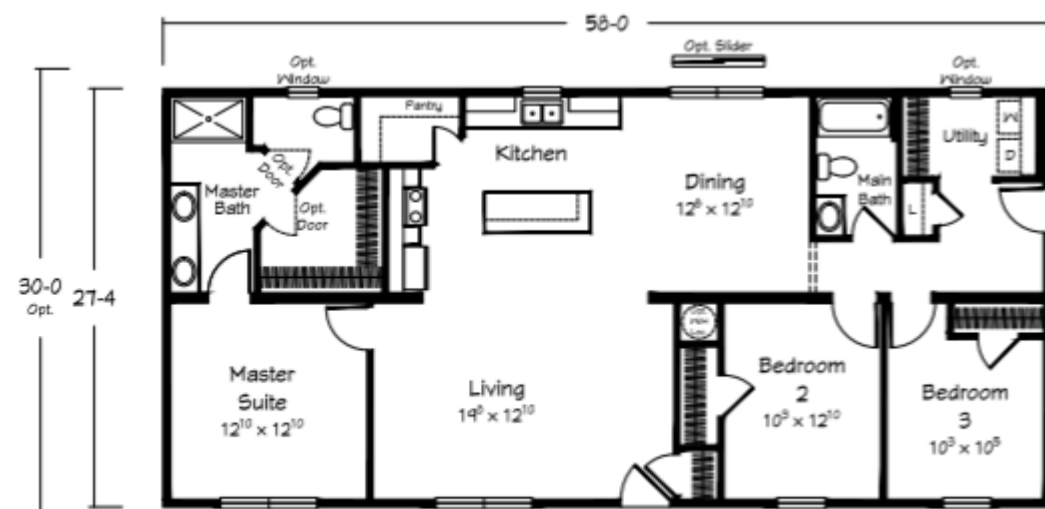

Floor Plans

Select a Region

Current Region - Northeast

Easy Street ★

3 Beds	2 Baths	1585 Sq Ft	27'4" x 58' Size
-----------	------------	---------------	---------------------

Basement Plan

Crawlspace Configuration

Click the image to zoom in.

Part of the

Related Floor Plans

Homestead

Eagleton

3	2	1749
Beds	Baths	Sq Ft

Homestead

Fairfax