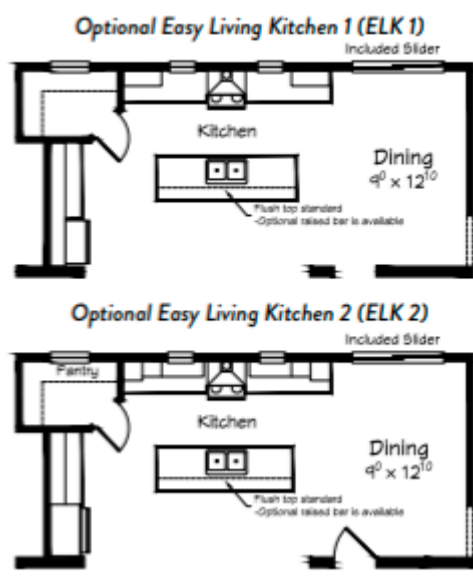

Floor Plans

Select a Region

Current Region - Northeast

Easy Street ★

3 Beds	2 Baths	1585 Sq Ft	27'4" x 58' Size
-----------	------------	---------------	---------------------

Basement Plan

Crawlspace Configuration

Click the image to zoom in.

Part of the

Related Floor Plans

Homestead

Eagleton

3	2	1749
Beds	Baths	Sq Ft

Homestead

Fairfax