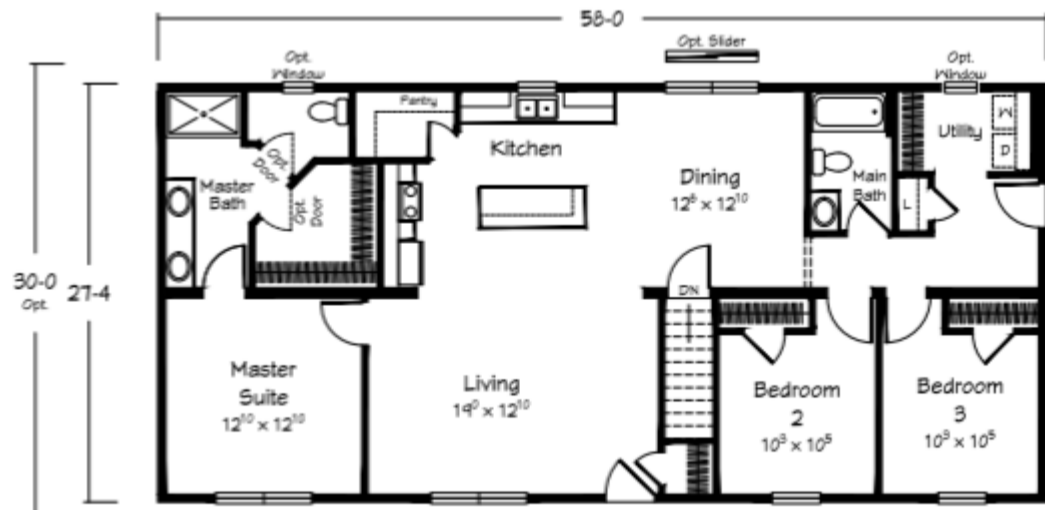

Floor Plans

Select a Region

Current Region - Northeast

Easy Street ★

3 Beds	2 Baths	1585 Sq Ft	27'4" x 58' Size
-----------	------------	---------------	---------------------

Basement Plan

Crawlspace Configuration

Click the image to zoom in.

Part of the

Related Floor Plans

Homestead

Eagleton

3	2	1749
Beds	Baths	Sq Ft

Homestead

Fairfax