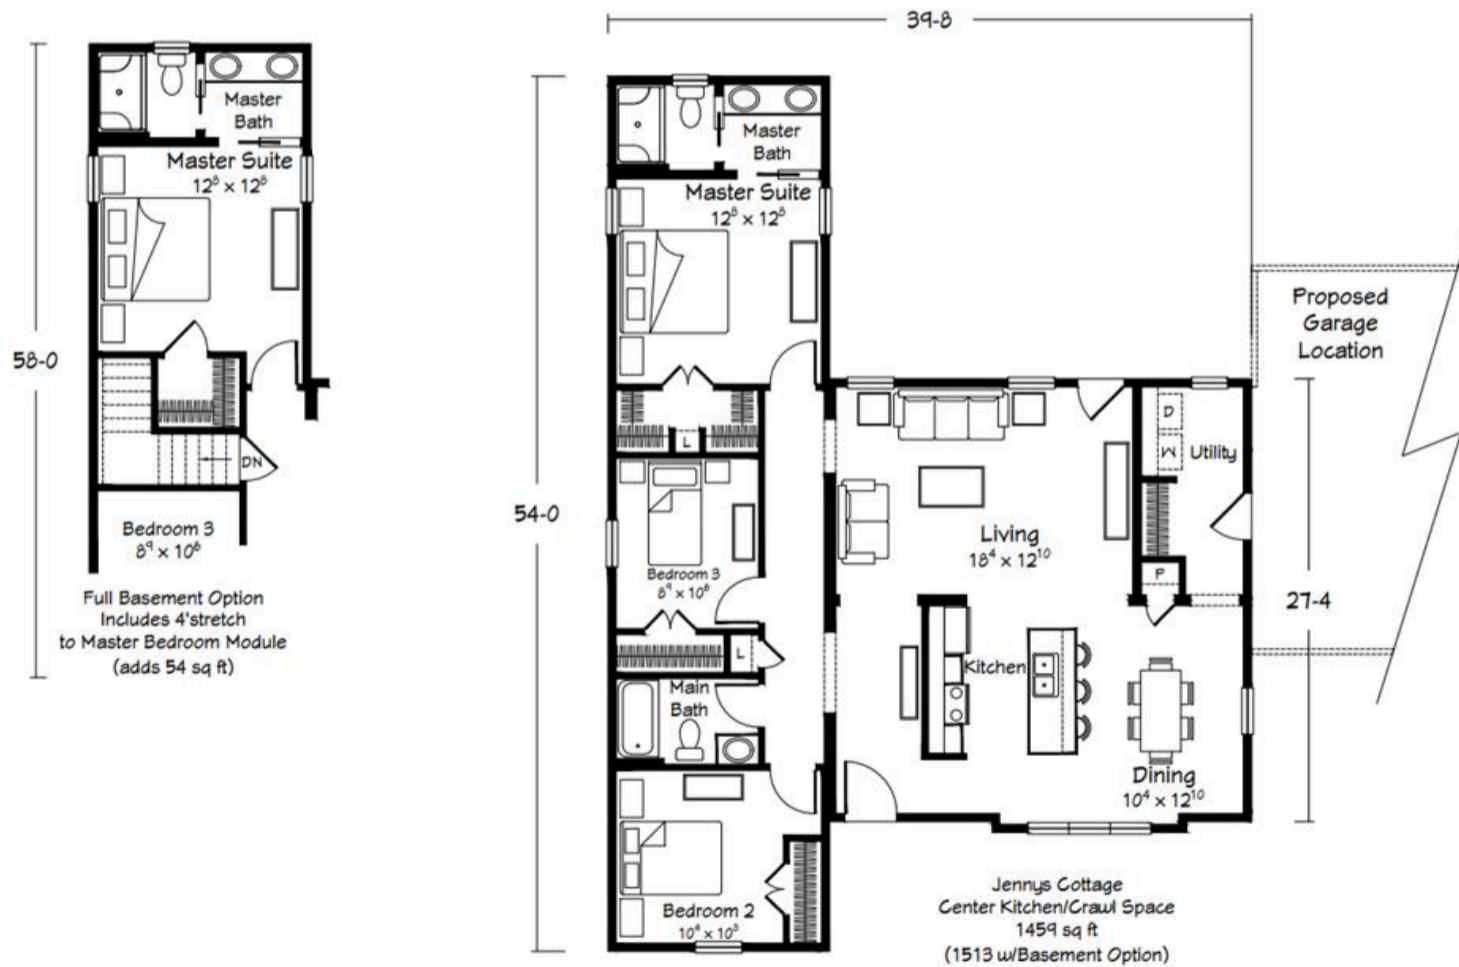

# Floor Plans

Select a Region

Current Region - Northeast

## Jenny's Cottage ★

3	2	1459	54' x 39'8"
Beds	Baths	Sq Ft	Size

Click the image to zoom in.

Part of the

Related Floor Plans

Shown with site built garage Benchmark

### Medford II

3	2	1662
Beds	Baths	Sq Ft