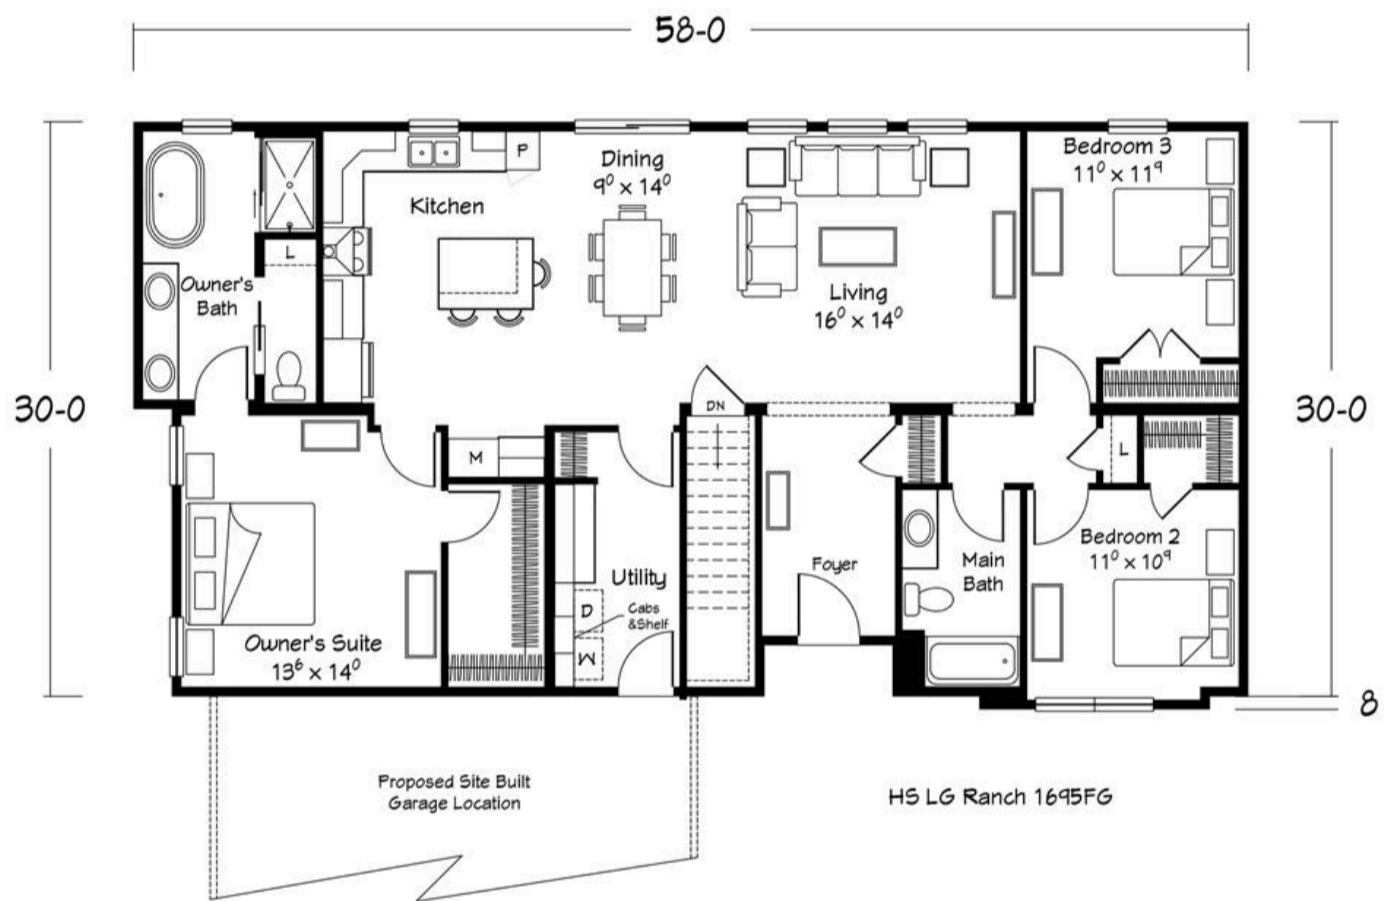

### Legrand Ranch 1511FG / 1695FG ★

3	2	1511	28' / 30' x 58'
Beds	Baths	Sq Ft	Size

Click the image to zoom in.

Part of the

# Related Floor Plans

Homestead

## LeGrand Ranch 1553 / 1744

3	2	1744
Beds	Baths	Sq Ft

Homestead

## LeGrand Ranch 1610 / 1802

3	2	1610
Beds	Baths	Sq Ft