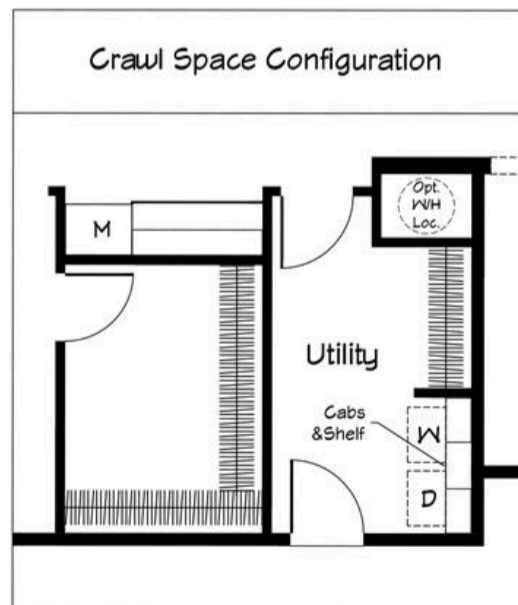

## Floor Plans

Select a Region

Current Region - Northeast

### Legrand Ranch 1511FG / 1695FG ★

3	2	1511	28' / 30' x 58'
Beds	Baths	Sq Ft	Size

Click the image to zoom in.

Part of the

# Related Floor Plans

Homestead