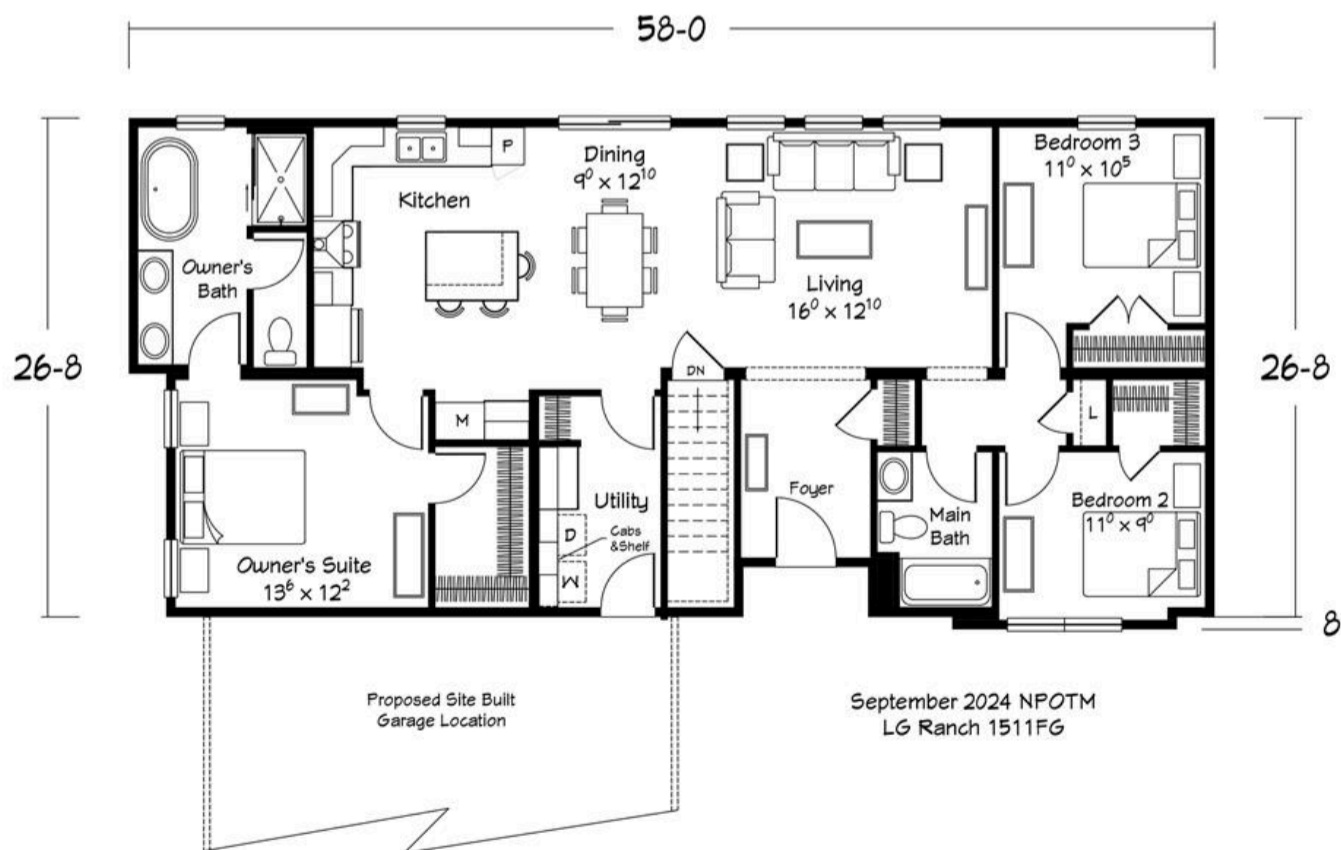

### Legrand Ranch 1511FG / 1695FG ★

3	2	1511	28' / 30' x 58'
Beds	Baths	Sq Ft	Size

Click the image to zoom in.

Part of the

# Related Floor Plans

Homestead

## LeGrand Ranch 1553 / 1744

3	2	1744
Beds	Baths	Sq Ft

Homestead

## LeGrand Ranch 1610 / 1802

3	2	1610
Beds	Baths	Sq Ft