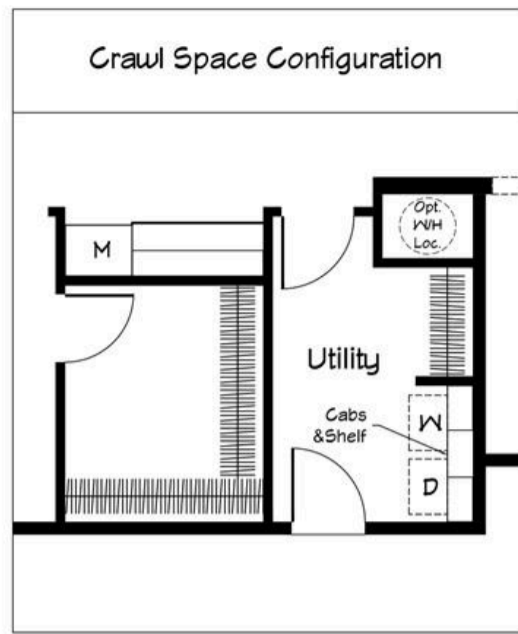

## Floor Plans

Select a Region

Current Region - Northeast

### Legrand Ranch 1511FG / 1695FG ★

3	2	1511	28' / 30' x 58'
Beds	Baths	Sq Ft	Size

Click the image to zoom in.

Part of the

# Related Floor Plans

Homestead