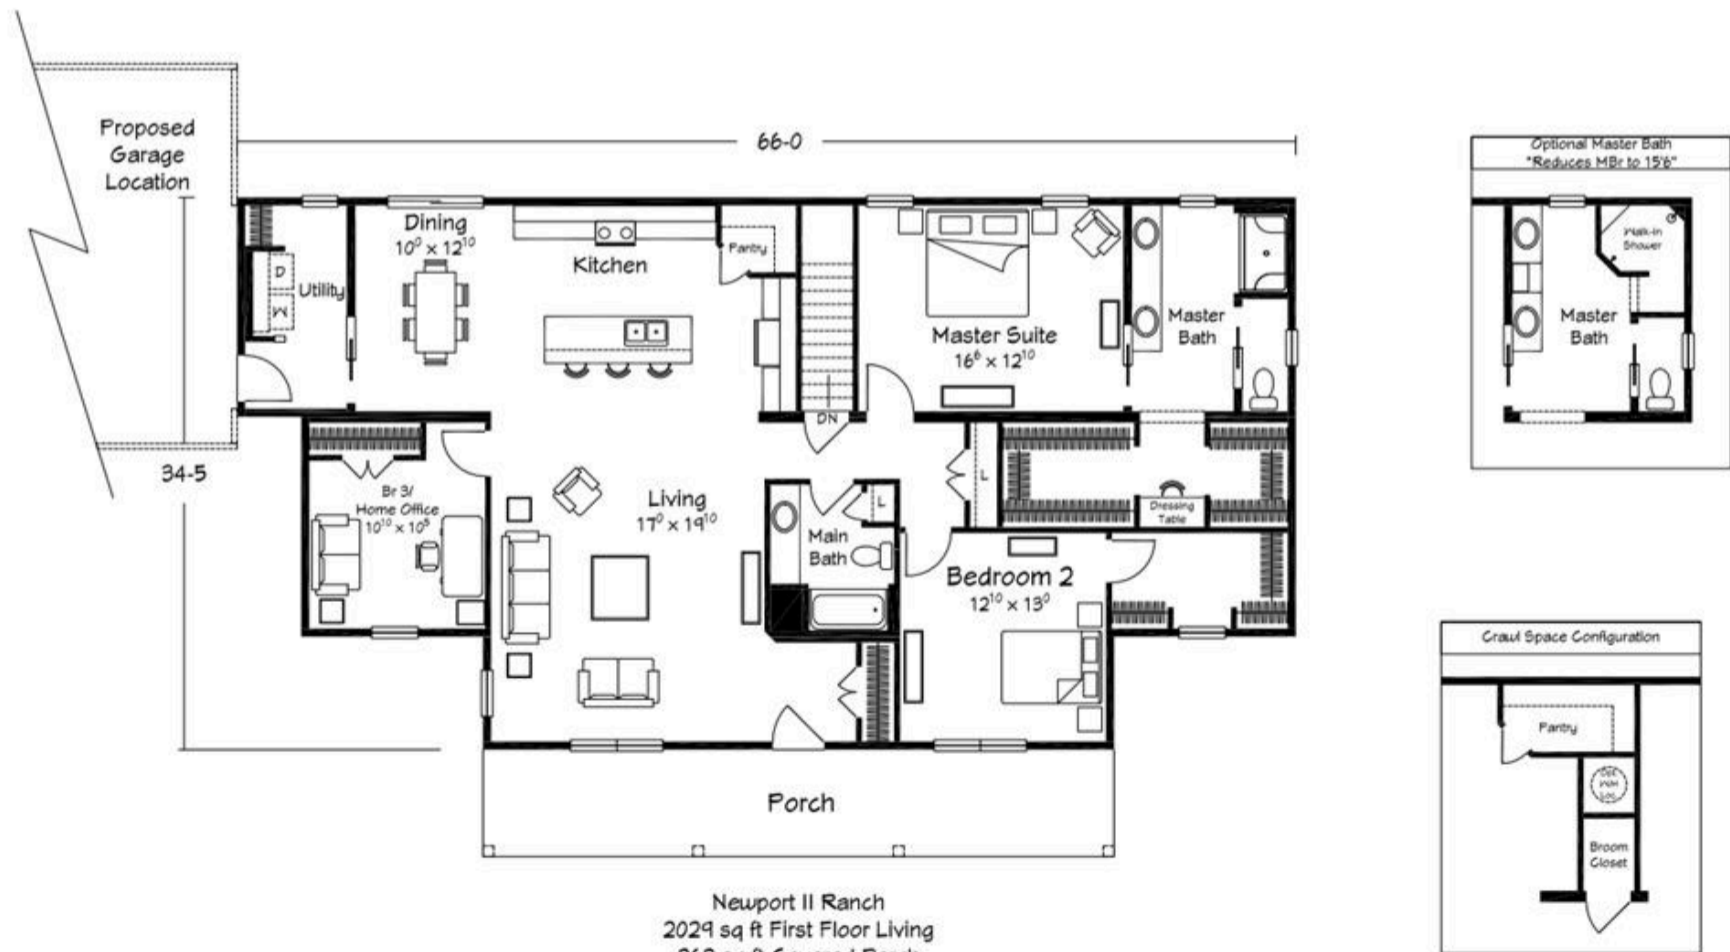

# Floor Plans

Select a Region

Current Region - Northeast

## Newport II ★

3	2	2029	34'5" x 66'
Beds	Baths	Sq Ft	Size

Click the image to zoom in.

Part of the

## Related Floor Plans

Shown with optional integral garage Benchmark

### Jaynesville III

3	2.5	1867
Beds	Baths	Sq Ft