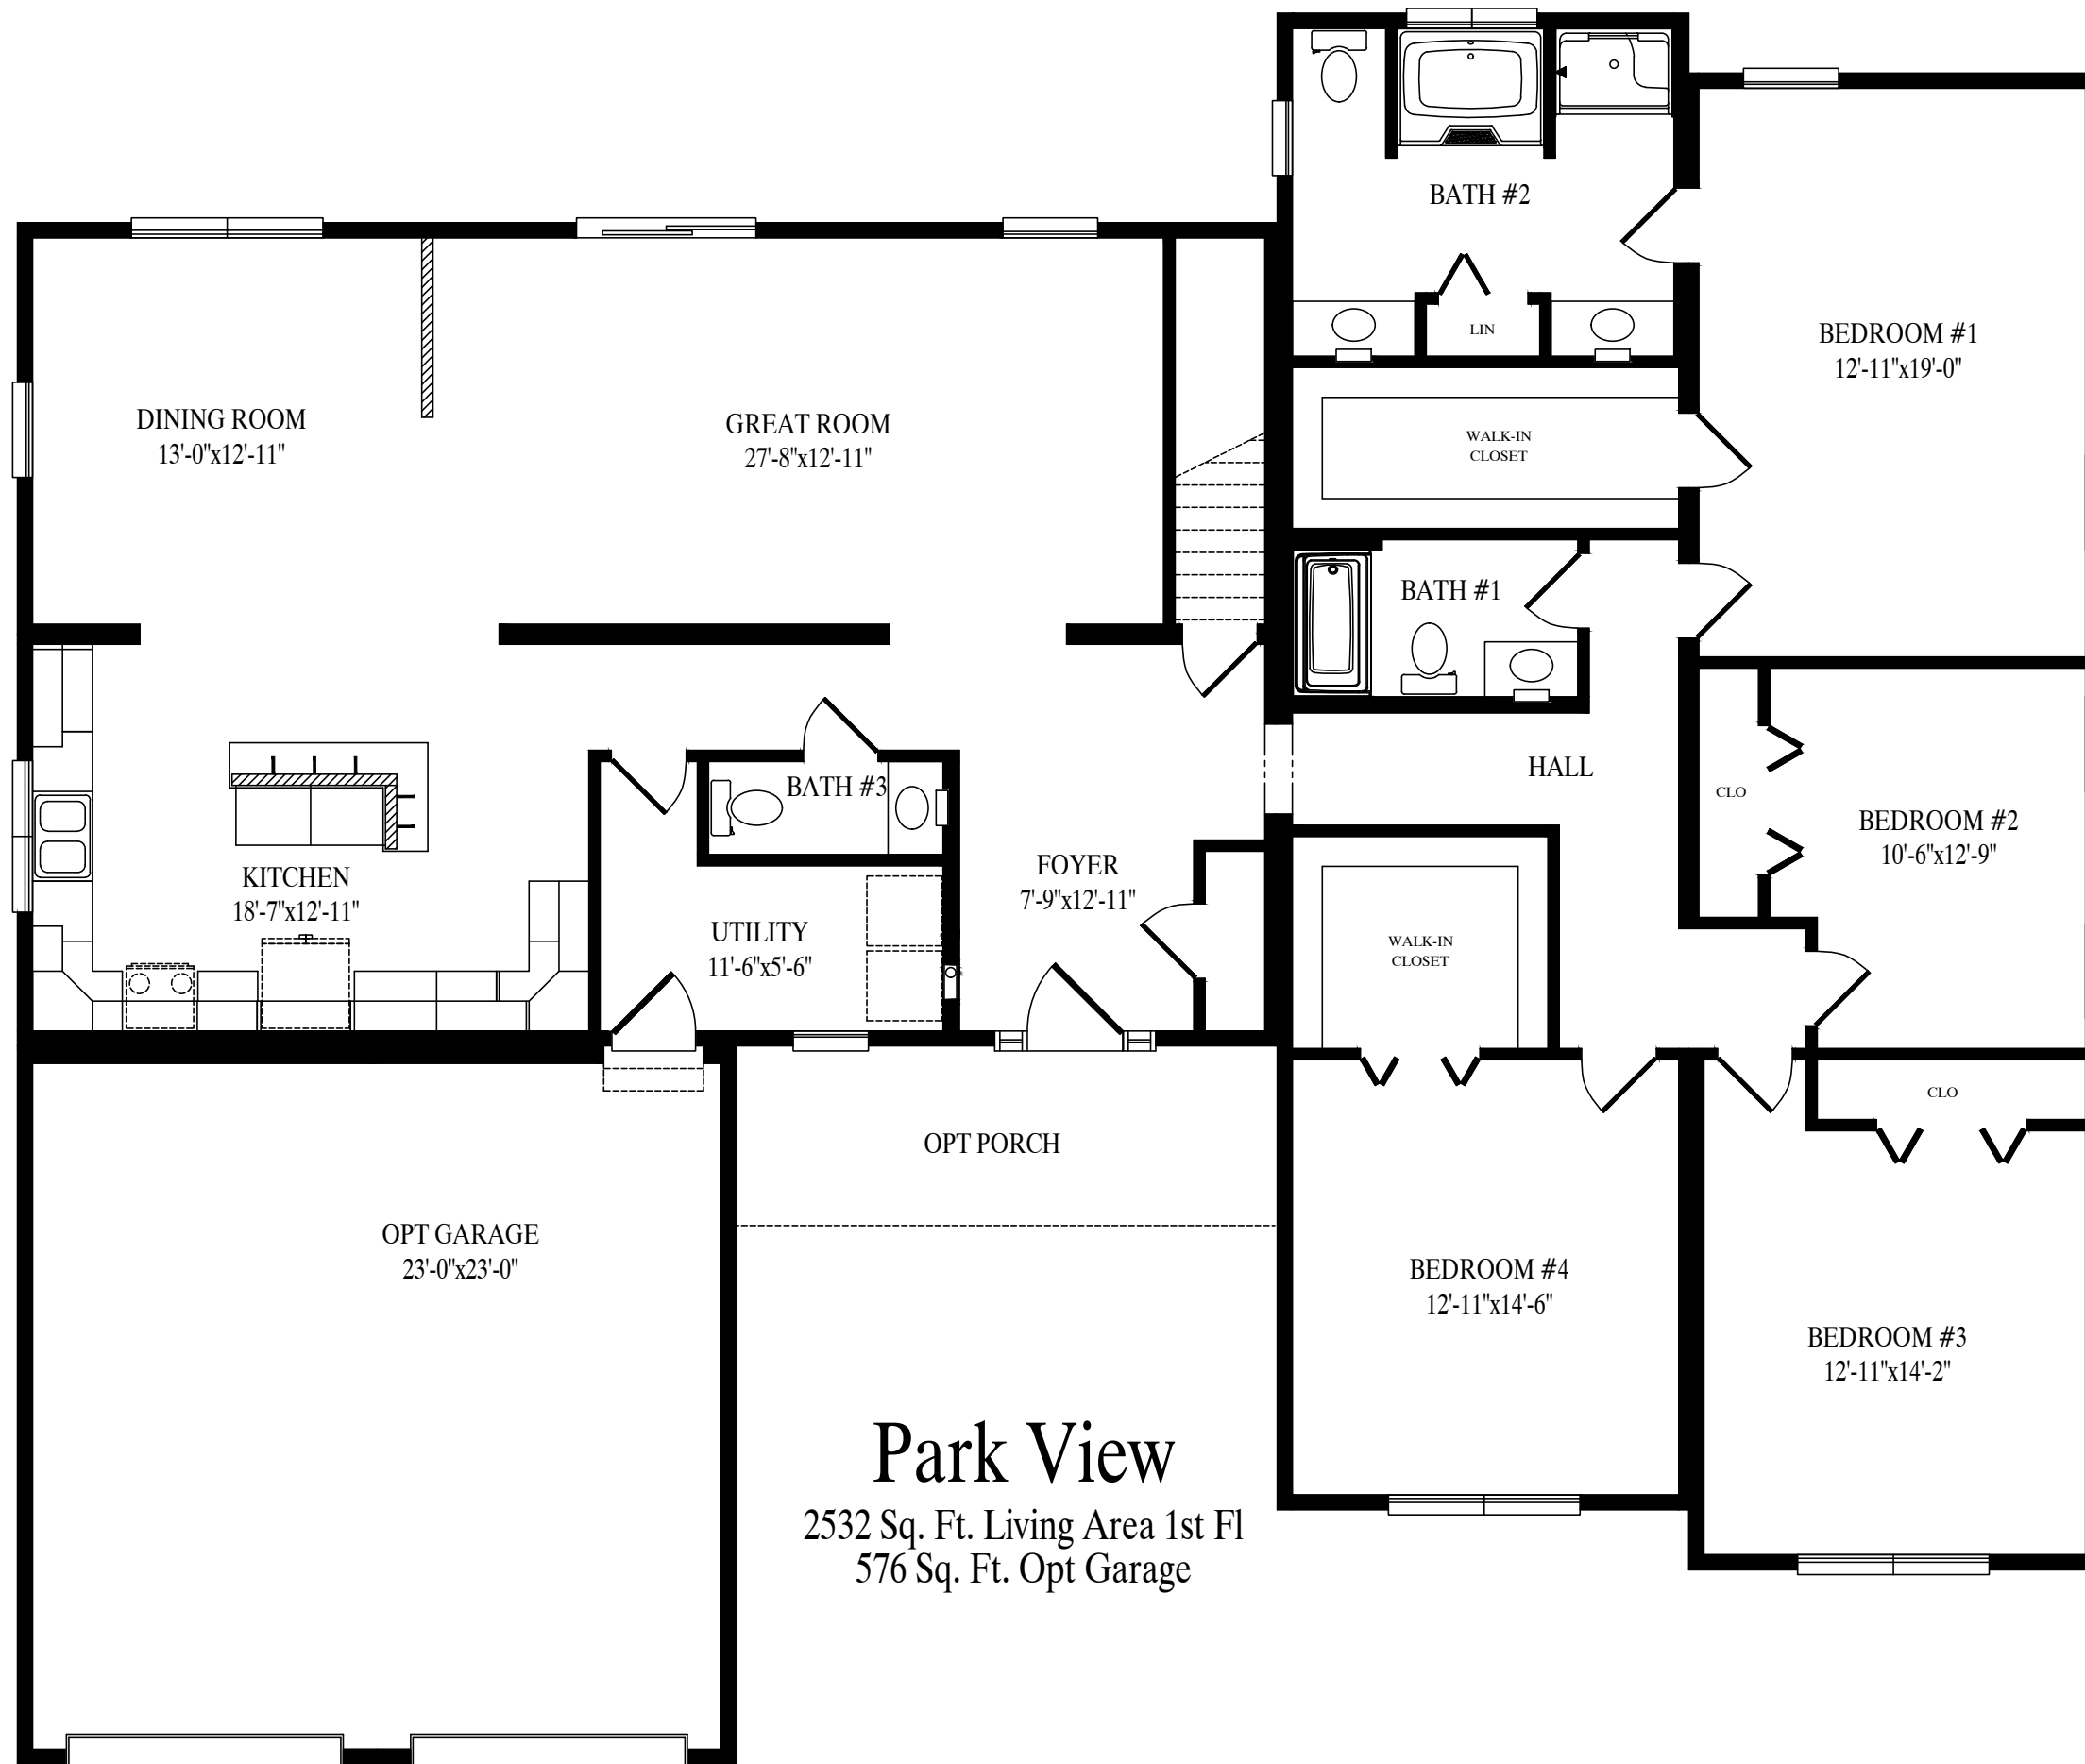

CEILING  
8'-0"  
FLOOR

OPT GARAGE

OPT PORCH

BRAYDENV 9/3/2024 1:16:41 PM

DATE:	00/00/00	DRAWN BY:	INIT	STATUS:	STAT

5270-RANCH  
FRONT ELEVATION

**MBSP**  
MODULAR BUILDING  
SYSTEMS OF PA

Custom Building Systems LLC  
200 Custom Ave.  
Middleburg, PA 17842  
(888) 553-1414  
www.custombuildingsystems.net

# Park View

2532 Sq. Ft. Living Area 1st Fl  
576 Sq. Ft. Opt Garage