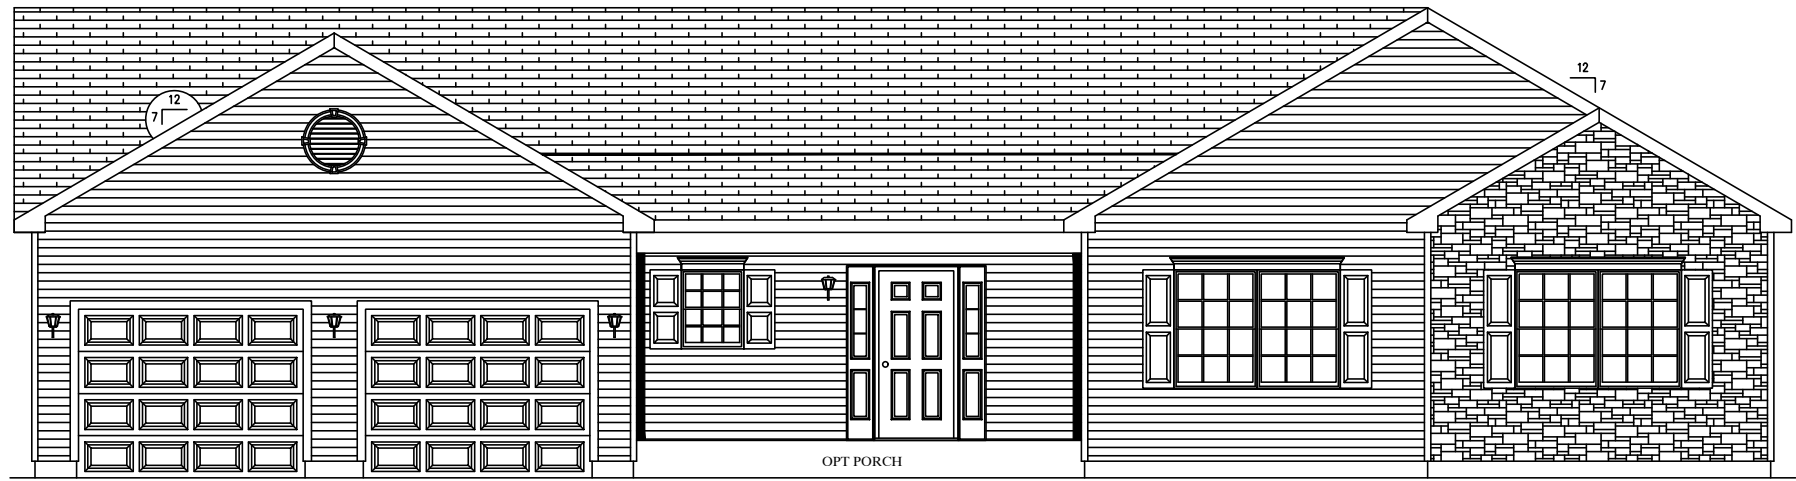

CEILING  
8'-0"  
FLOOR

OPT GARAGE

OPT PORCH

BRAYDENV 9/3/2024 1:16:41 PM

DATE:	00/00/00	DRAWN BY:	INIT	STATUS:	STAT

5270-RANCH  
FRONT ELEVATION

**MBSP**  
MODULAR BUILDING  
SYSTEMS OF PA

Custom Building Systems LLC  
200 Custom Ave.  
Middleburg, PA 17842  
(888) 553-1414  
www.custombuildingsystems.net