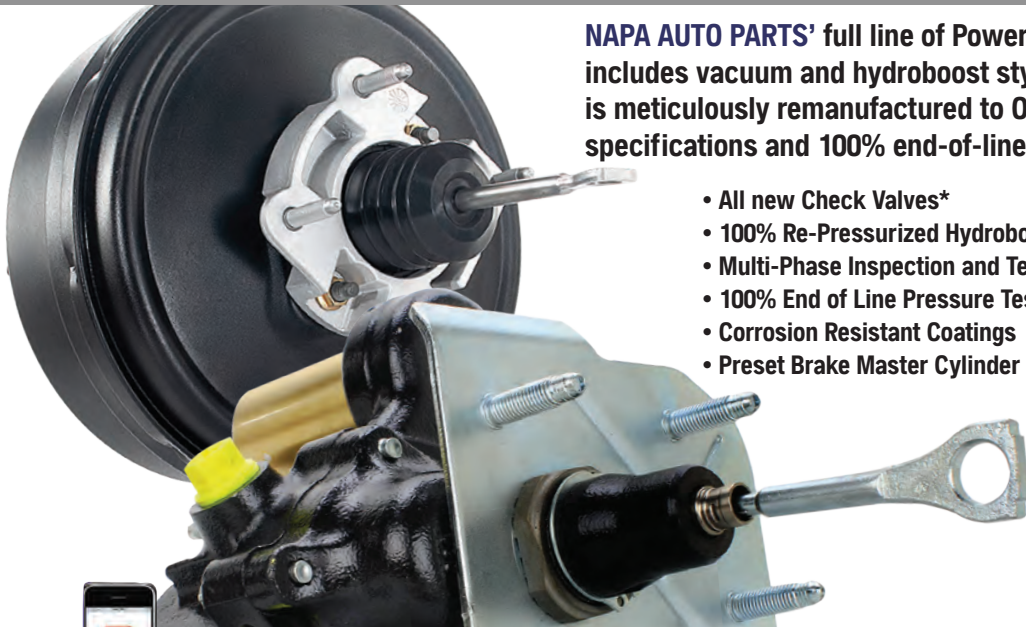

REPLACEMENT PARTS

PREMIUM BRAKE BOOSTERS

NAPA AUTO PARTS' full line of Power Brake Boosters includes vacuum and hydroboost style units. Each unit is meticulously remanufactured to OE replacement specifications and 100% end-of-line quality certified.

- All new Check Valves*
- 100% Re-Pressurized Hydrobooster Nitrogen Chambers*
- Multi-Phase Inspection and Testing
- 100% End of Line Pressure Tested
- Corrosion Resistant Coatings
- Preset Brake Master Cylinder Push Rods

98%+
VIO Coverage

*Where Applicable

CALL BEFORE YOU RETURN!
ASE Certified Technicians are Standing by 7 days a week

888-933-9065

SACHS CLUTCHES FOR PASSENGER CARS

- SACHS clutch range is suitable for passenger cars, vans and minibuses
- SACHS offers quality Original Equipment (OE) clutch replacement parts for your vehicle
- SACHS clutch warranty – 2 year unlimited mileage
- SACHS offers a clutch fitment tool set for all makes of clutches, including XTEND (self adjusting) clutch which requires special tooling when fitted
- SACHS offers a Dual Mass Flywheel (DMF) tool for testing purposes.

Exceptional OE quality. Optimised reliability. Long service life. SACHS clutches for passenger cars. Better for your workshop and better for your customers.