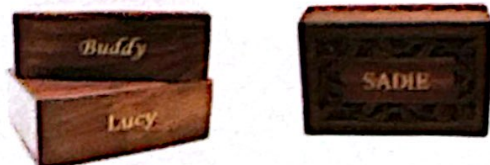

Pet Size	Urn Volume	Price
Small	0 - 10 lbs.	12 ci.	$101
Medium	11 - 26 lbs.	30 ci.	$105
Large	27 - 60 lbs.	70 ci.	$112
X-Large	61 - 125 lbs.	144 ci.	$118

Includes 2 lines of engraving, 25 characters max. Laser fonts- Cambria or Monotype.