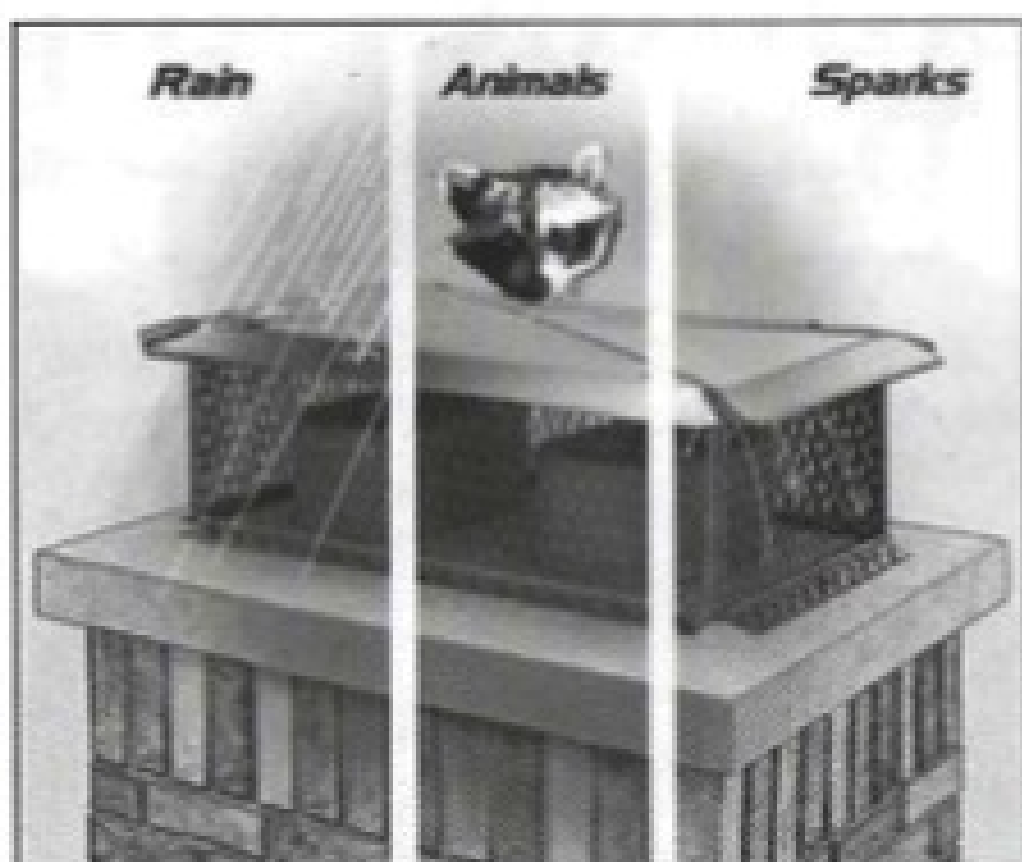

Chimney Top Protection

Lifetime Warranty against rust, corrosion or manufacturer's defects for stainless steel and copper chimney tops.

- Stainless Steel, Painted Black, Copper
- Single/Multiple Openings
- Specialty Situations

No matter what type of cap your chimney requires, we've got you covered!

3 Reasons

Why Every Chimney Needs A Cap:

1. Protects against rain and snow, which if allowed in, can lead to moisture damage and expensive repairs.
2. Keeps animals out.
3. Blocks burning embers and sparks from escaping onto the roof or yard, causing a fire hazard.