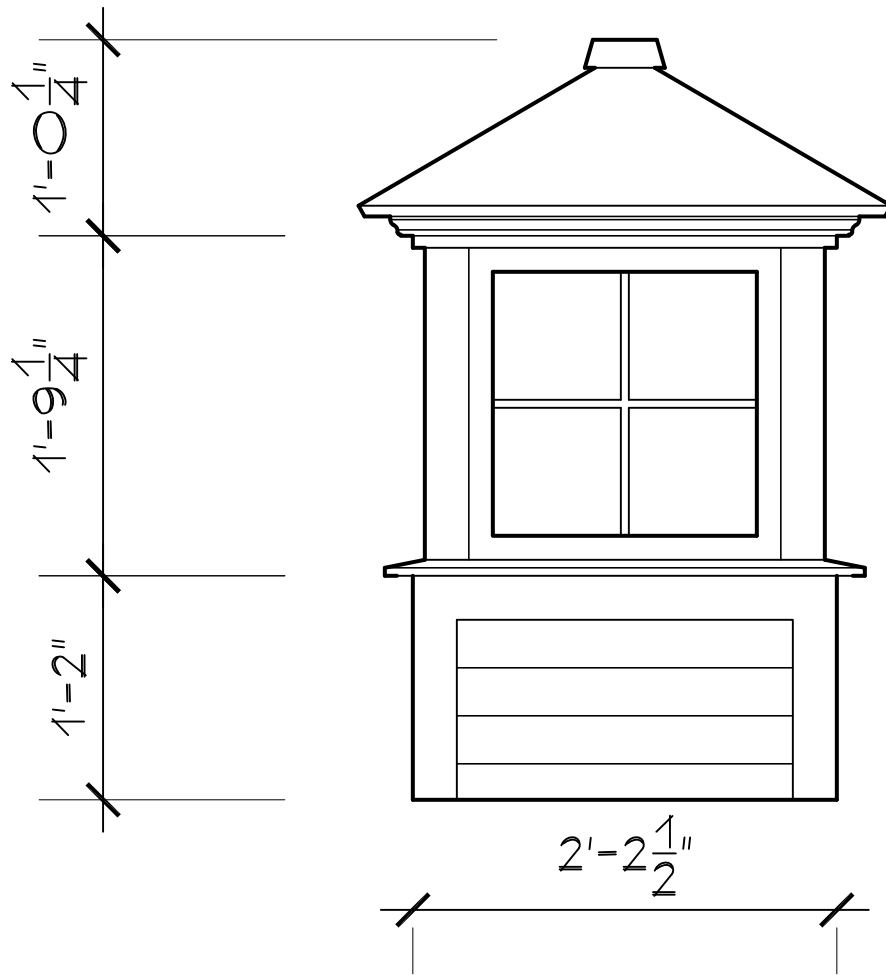

Cape Cod Cupola

78 State Road, North Dartmouth, MA 02747

CC-G-PVC

23" CUPOLA

SCALE: 1" = 1'0"

SR-4LM-CB

78 State Road, North Dartmouth, MA 02747

CC-G-PVC
26.5" CUPOLA
SCALE: 1" = 1'0"
SR-4LM-CB

Cape Cod Cupola

78 State Road, North Dartmouth, MA 02747

CC-G-PVC

30" CUPOLA

SCALE: 1" = 1'0"

SR-6LM-CB

Cape Cod Cupola

78 State Road, North Dartmouth, MA 02747

CC-G-PVC

36" CUPOLA

SCALE: 1" = 1'0"

SR-6LM-CB

78 State Road, North Dartmouth, MA 02747

CC-G-PVC
42" CUPOLA
SCALE: 1" = 1'0"
SR-6LM-CB

Cape Cod Cupola

78 State Road, North Dartmouth, MA 02747

CC-G-PVC

48" CUPOLA

SCALE: 1" = 1'0"

SR-12LM-CB