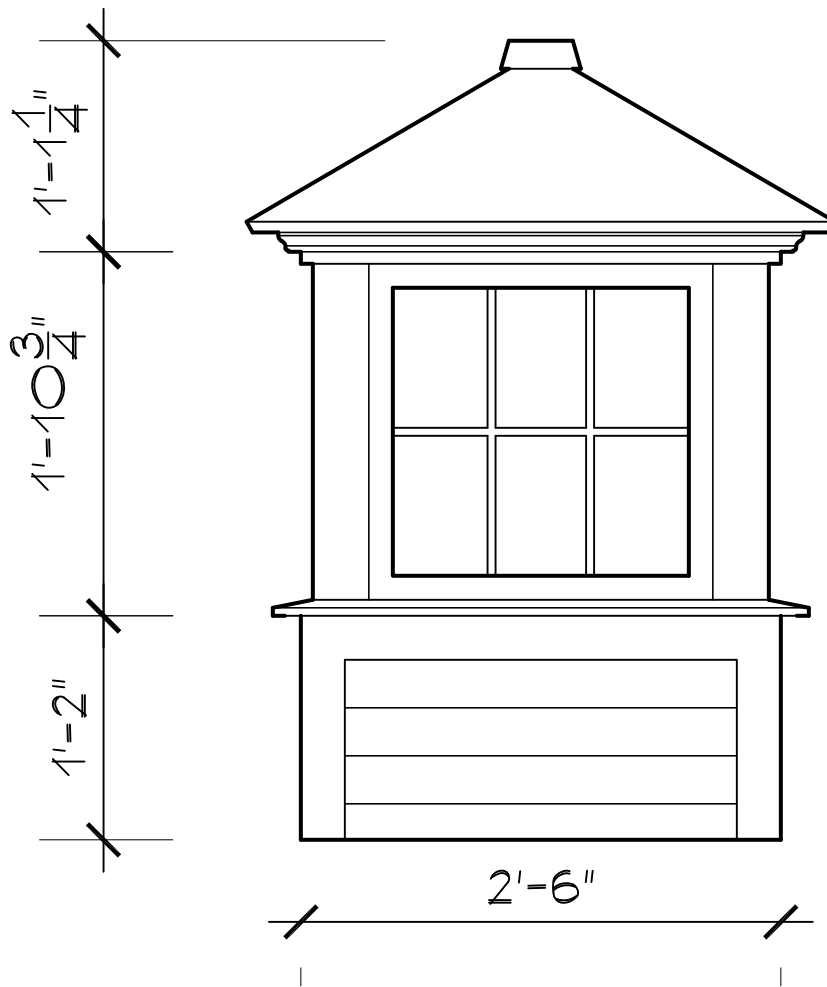

Cape Cod Cupola

78 State Road, North Dartmouth, MA 02747

CC-G-PVC

23" CUPOLA

SCALE: 1" = 1'0"

SR-4LM-CB

78 State Road, North Dartmouth, MA 02747

CC-G-PVC
26.5" CUPOLA
SCALE: 1" = 1'0"
SR-4LM-CB

Cape Cod Cupola

78 State Road, North Dartmouth, MA 02747

CC-G-PVC

30" CUPOLA

SCALE: 1" = 1'0"

SR-6LM-CB

Cape Cod Cupola

78 State Road, North Dartmouth, MA 02747

CC-G-PVC

36" CUPOLA

SCALE: 1" = 1'0"

SR-6LM-CB

78 State Road, North Dartmouth, MA 02747

CC-G-PVC
42" CUPOLA
SCALE: 1" = 1'0"
SR-6LM-CB

Cape Cod Cupola

78 State Road, North Dartmouth, MA 02747

CC-G-PVC

48" CUPOLA

SCALE: 1" = 1'0"

SR-12LM-CB