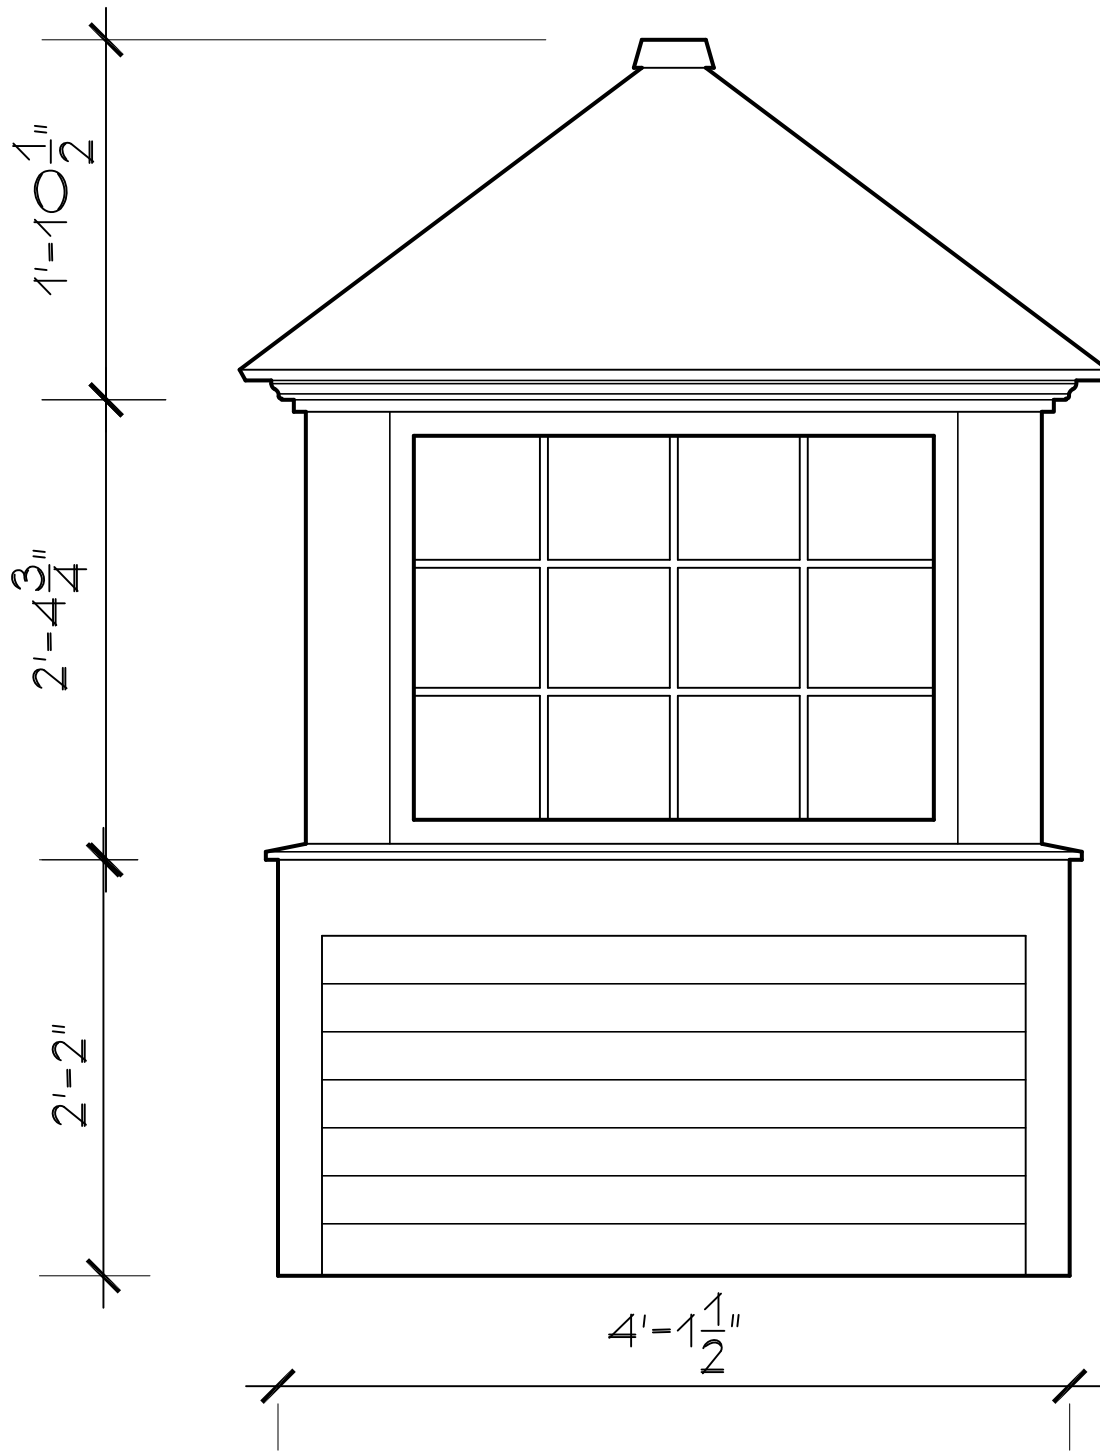

CC-G-PVC

36" CUPOLA

SCALE: 1" = 1'0"

SR-6LM-CB

78 State Road, North Dartmouth, MA 02747

CC-G-PVC
42" CUPOLA
SCALE: 1" = 1'0"
SR-6LM-CB

Cape Cod Cupola

78 State Road, North Dartmouth, MA 02747

CC-G-PVC

48" CUPOLA

SCALE: 1" = 1'0"

SR-12LM-CB