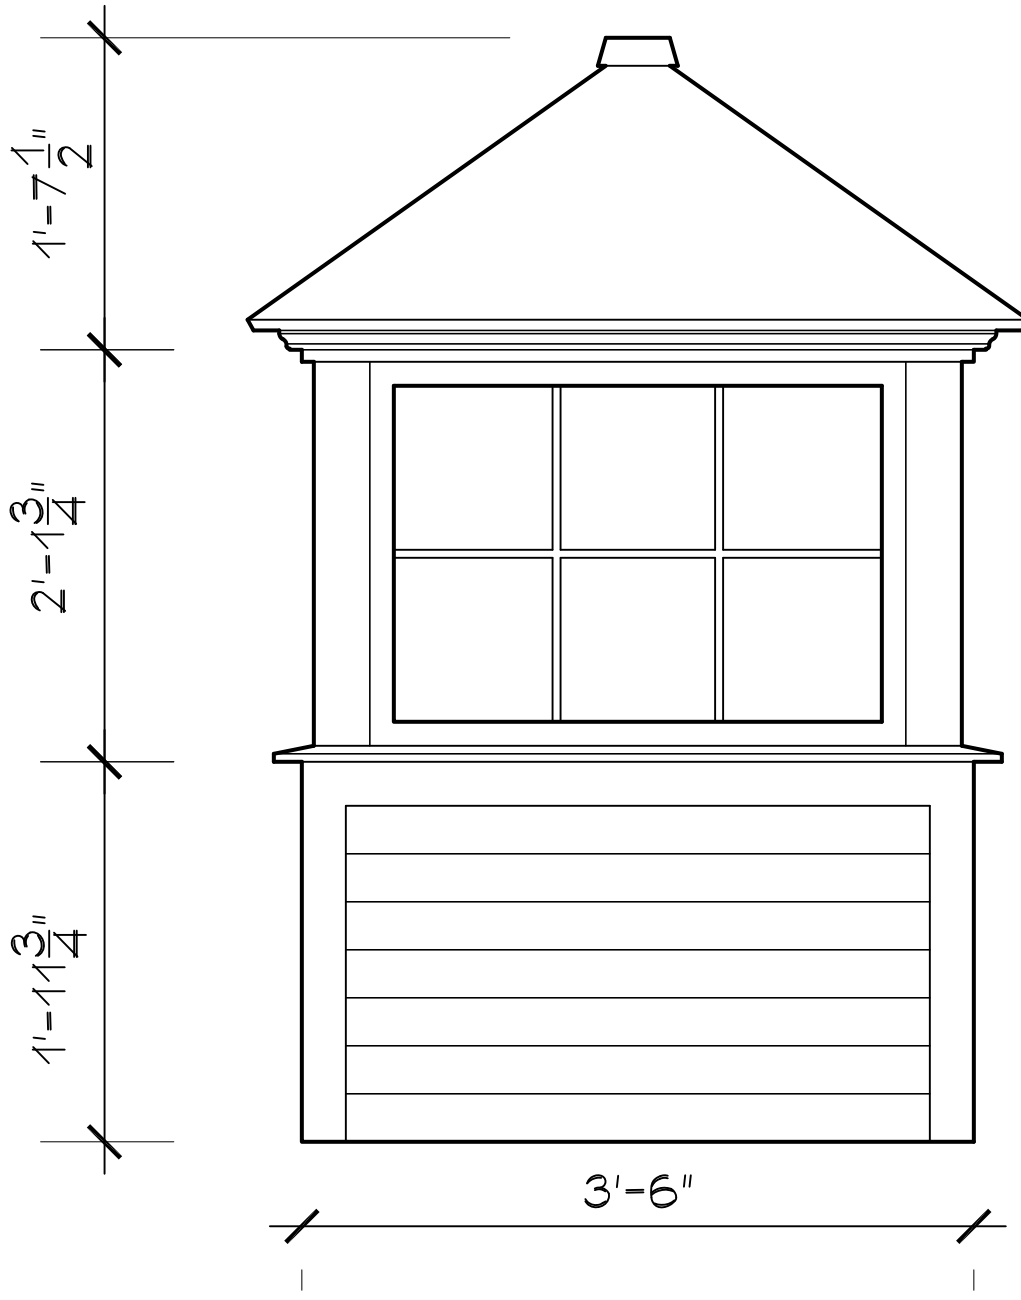

Cape Cod Cupola

78 State Road, North Dartmouth, MA 02747

CC-G-PVC

23" CUPOLA

SCALE: 1" = 1'0"

SR-4LM-CB

78 State Road, North Dartmouth, MA 02747

CC-G-PVC
26.5" CUPOLA
SCALE: 1" = 1'0"
SR-4LM-CB

Cape Cod Cupola

78 State Road, North Dartmouth, MA 02747

CC-G-PVC

30" CUPOLA

SCALE: 1" = 1'0"

SR-6LM-CB

Cape Cod Cupola

78 State Road, North Dartmouth, MA 02747

CC-G-PVC

36" CUPOLA

SCALE: 1" = 1'0"

SR-6LM-CB

78 State Road, North Dartmouth, MA 02747

CC-G-PVC
42" CUPOLA
SCALE: 1" = 1'0"
SR-6LM-CB

Cape Cod Cupola

78 State Road, North Dartmouth, MA 02747

CC-G-PVC

48" CUPOLA

SCALE: 1" = 1'0"

SR-12LM-CB