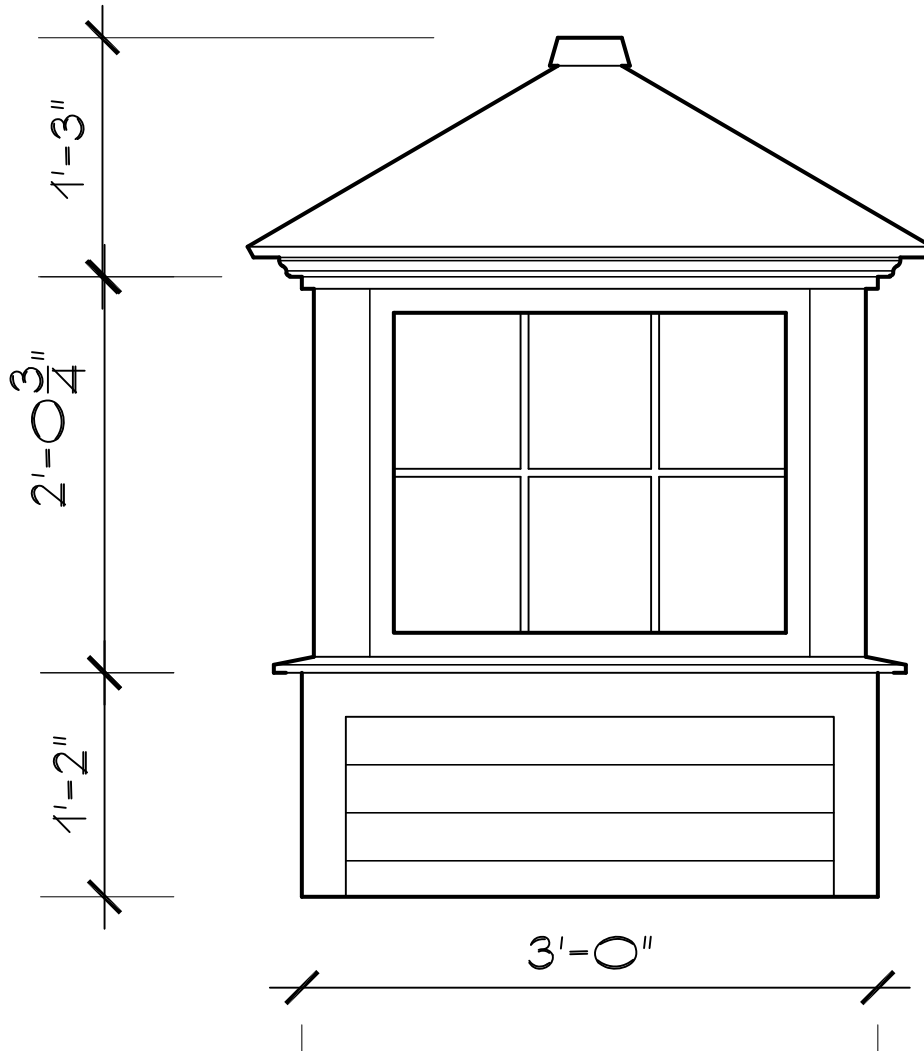

Cape Cod Cupola

78 State Road, North Dartmouth, MA 02747

CC-G-PVC

23" CUPOLA

SCALE: 1" = 1'0"

SR-4LM-CB

78 State Road, North Dartmouth, MA 02747

CC-G-PVC
26.5" CUPOLA
SCALE: 1" = 1'0"
SR-4LM-CB

Cape Cod Cupola

78 State Road, North Dartmouth, MA 02747

CC-G-PVC

30" CUPOLA

SCALE: 1" = 1'0"

SR-6LM-CB

Cape Cod Cupola

78 State Road, North Dartmouth, MA 02747

CC-G-PVC

36" CUPOLA

SCALE: 1" = 1'0"

SR-6LM-CB

78 State Road, North Dartmouth, MA 02747

CC-G-PVC
42" CUPOLA
SCALE: 1" = 1'0"
SR-6LM-CB

Cape Cod Cupola

78 State Road, North Dartmouth, MA 02747

CC-G-PVC

48" CUPOLA

SCALE: 1" = 1'0"

SR-12LM-CB