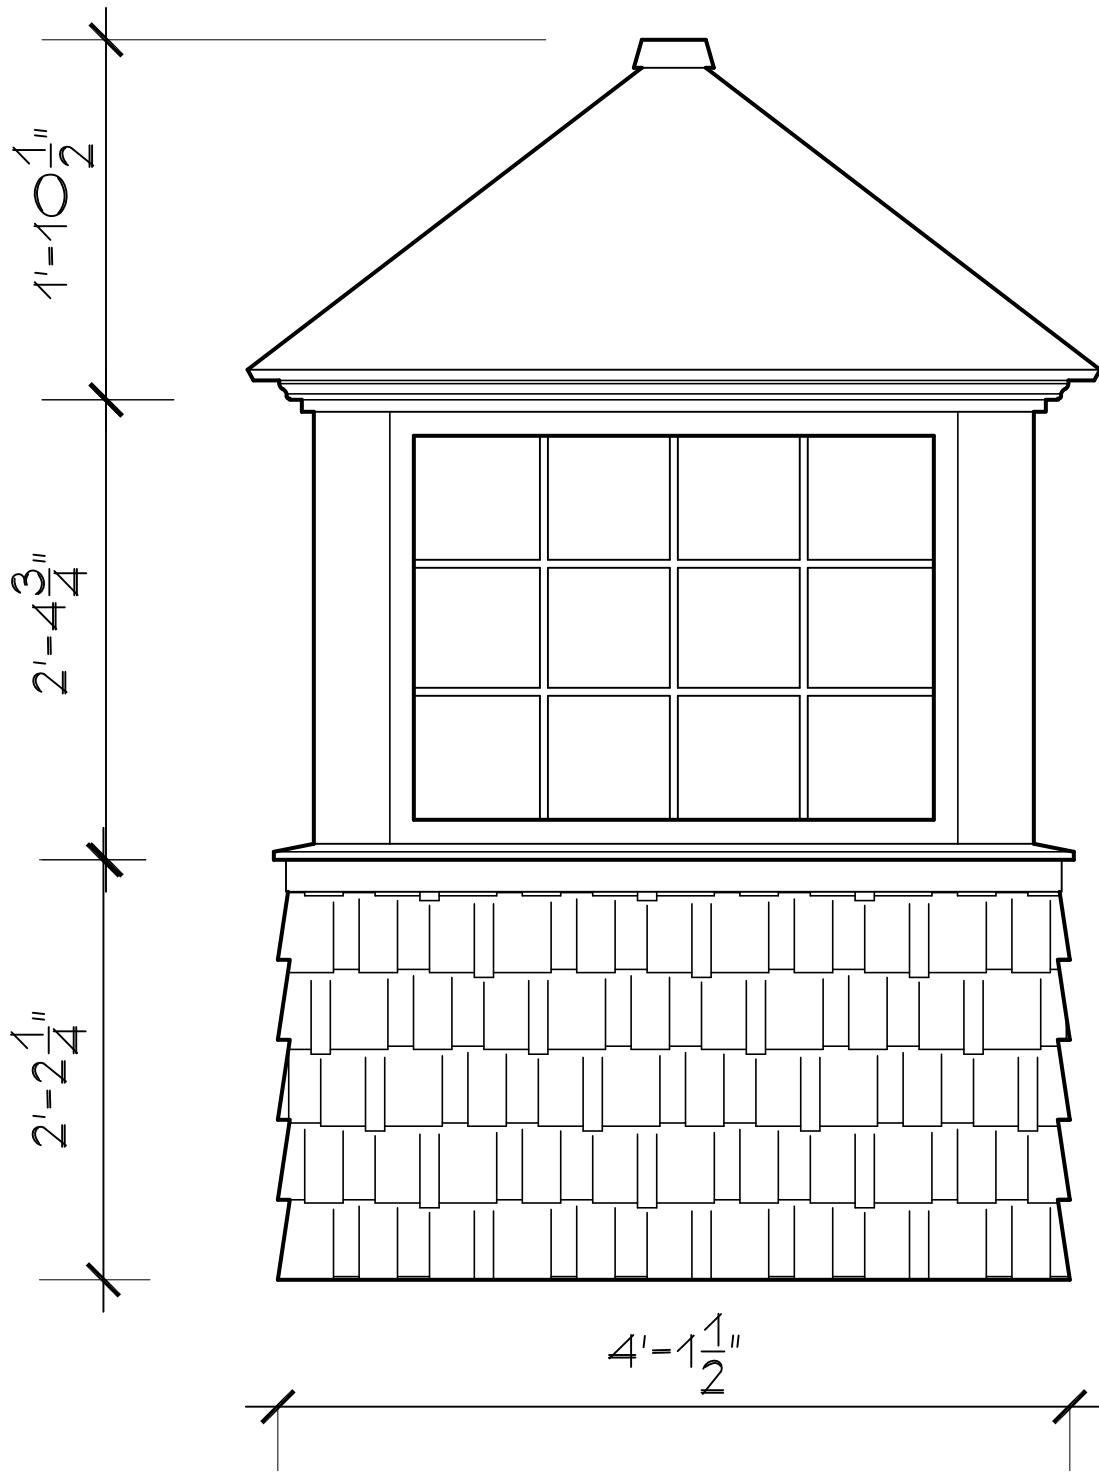

# Cape Cod Cupola

78 State Road, North Dartmouth, MA 02747

CC-G-PVC

23" CUPOLA

SCALE: 1" = 1'0"

SR-4LM-CSB

78 State Road, North Dartmouth, MA 02747

CC-G-PVC
26.5" CUPOLA
SCALE: 1" = 1'0"
SR-4LM-CSB

# Cape Cod Cupola

78 State Road, North Dartmouth, MA 02747

CC-G-PVC

30" CUPOLA

SCALE: 1" = 1'0"

SR-6LM-CSB

78 State Road, North Dartmouth, MA 02747

CC-G-PVC
36" CUPOLA
SCALE: 1" = 1'0"
SR-6LM-CSB

78 State Road, North Dartmouth, MA 02747

CC-G-PVC
42" CUPOLA
SCALE: 1" = 1'0"
SR-6LM-CSB

# Cape Cod Cupola

78 State Road, North Dartmouth, MA 02747

CC-G-PVC

48" CUPOLA

SCALE: 1" = 1'0"

SR-12LM-CSB