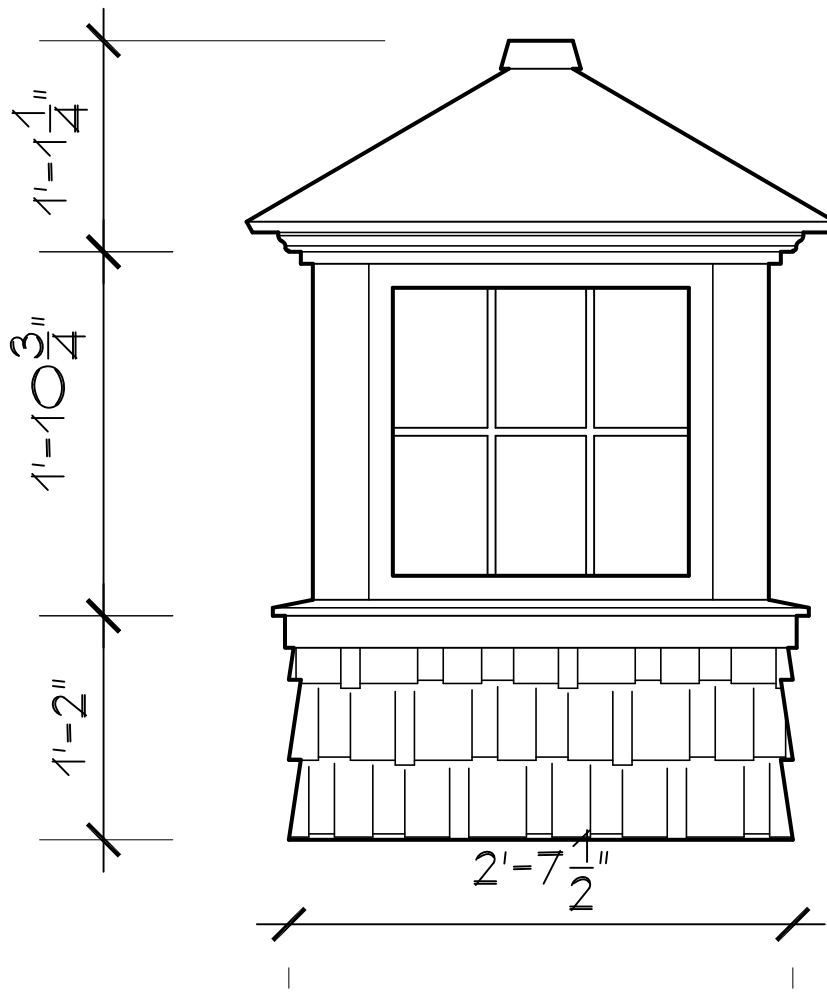

# Cape Cod Cupola

78 State Road, North Dartmouth, MA 02747

CC-G-PVC

23" CUPOLA

SCALE: 1" = 1'0"

SR-4LM-CSB

78 State Road, North Dartmouth, MA 02747

CC-G-PVC
26.5" CUPOLA
SCALE: 1" = 1'0"
SR-4LM-CSB

# Cape Cod Cupola

78 State Road, North Dartmouth, MA 02747

CC-G-PVC

30" CUPOLA

SCALE: 1" = 1'0"

SR-6LM-CSB

78 State Road, North Dartmouth, MA 02747

CC-G-PVC
36" CUPOLA
SCALE: 1" = 1'0"
SR-6LM-CSB

78 State Road, North Dartmouth, MA 02747

CC-G-PVC
42" CUPOLA
SCALE: 1" = 1'0"
SR-6LM-CSB

# Cape Cod Cupola

78 State Road, North Dartmouth, MA 02747

CC-G-PVC

48" CUPOLA

SCALE: 1" = 1'0"

SR-12LM-CSB