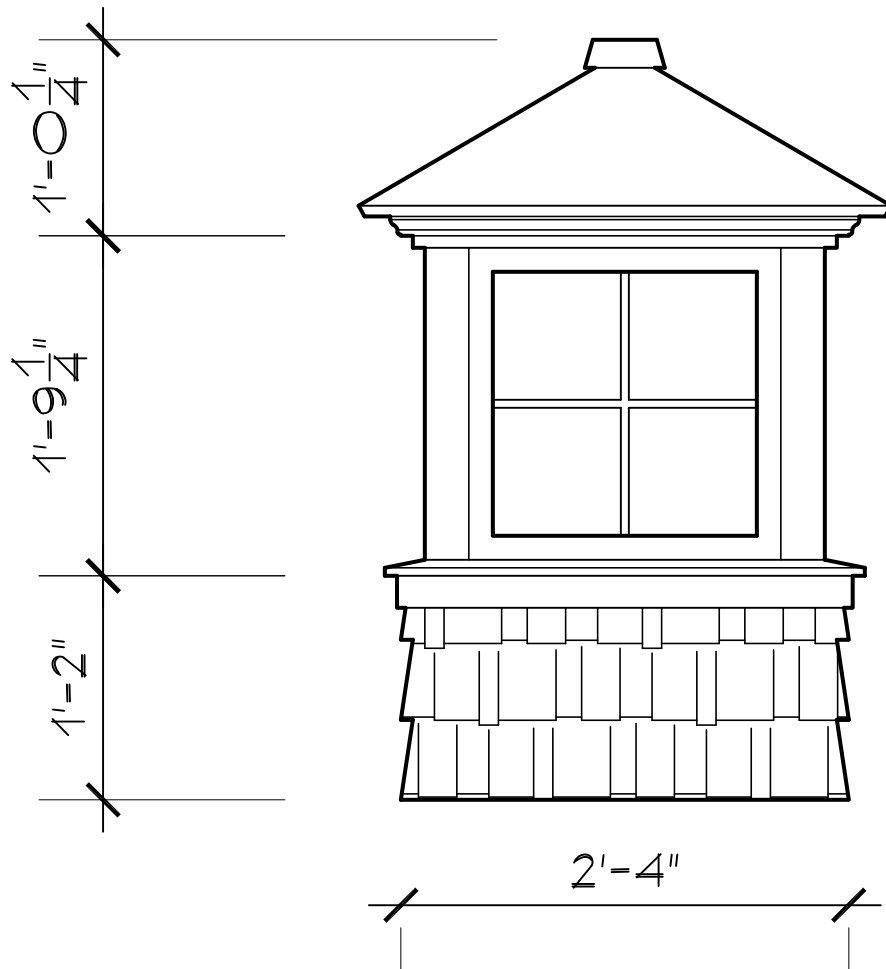

# Cape Cod Cupola

78 State Road, North Dartmouth, MA 02747

CC-G-PVC

23" CUPOLA

SCALE: 1" = 1'0"

SR-4LM-CSB

78 State Road, North Dartmouth, MA 02747

CC-G-PVC
26.5" CUPOLA
SCALE: 1" = 1'0"
SR-4LM-CSB

# Cape Cod Cupola

78 State Road, North Dartmouth, MA 02747

CC-G-PVC

30" CUPOLA

SCALE: 1" = 1'0"

SR-6LM-CSB

78 State Road, North Dartmouth, MA 02747

CC-G-PVC
36" CUPOLA
SCALE: 1" = 1'0"
SR-6LM-CSB

78 State Road, North Dartmouth, MA 02747

CC-G-PVC
42" CUPOLA
SCALE: 1" = 1'0"
SR-6LM-CSB

# Cape Cod Cupola

78 State Road, North Dartmouth, MA 02747

CC-G-PVC

48" CUPOLA

SCALE: 1" = 1'0"

SR-12LM-CSB