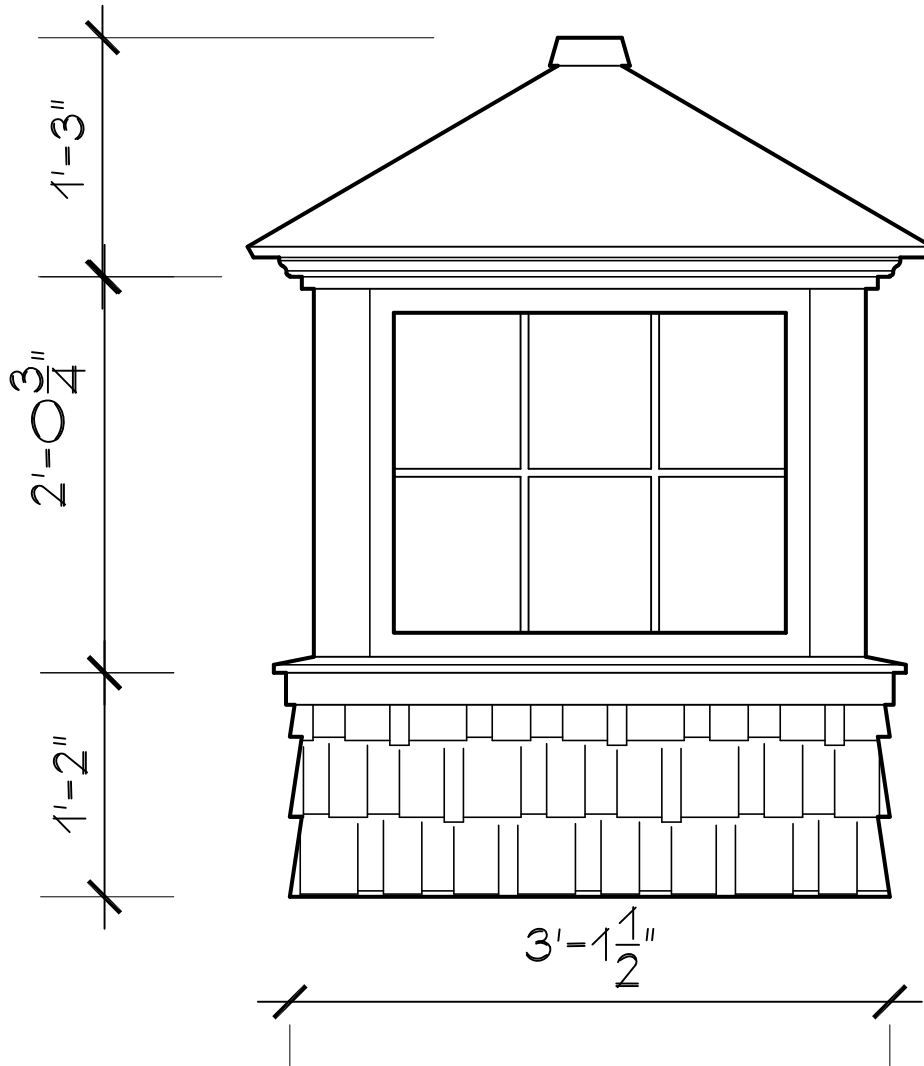

# Cape Cod Cupola

78 State Road, North Dartmouth, MA 02747

CC-G-PVC

23" CUPOLA

SCALE: 1" = 1'0"

SR-4LM-CSB

78 State Road, North Dartmouth, MA 02747

CC-G-PVC
26.5" CUPOLA
SCALE: 1" = 1'0"
SR-4LM-CSB

# Cape Cod Cupola

78 State Road, North Dartmouth, MA 02747

CC-G-PVC

30" CUPOLA

SCALE: 1" = 1'0"

SR-6LM-CSB

78 State Road, North Dartmouth, MA 02747

CC-G-PVC
36" CUPOLA
SCALE: 1" = 1'0"
SR-6LM-CSB

78 State Road, North Dartmouth, MA 02747

CC-G-PVC
42" CUPOLA
SCALE: 1" = 1'0"
SR-6LM-CSB

# Cape Cod Cupola

78 State Road, North Dartmouth, MA 02747

CC-G-PVC

48" CUPOLA

SCALE: 1" = 1'0"

SR-12LM-CSB