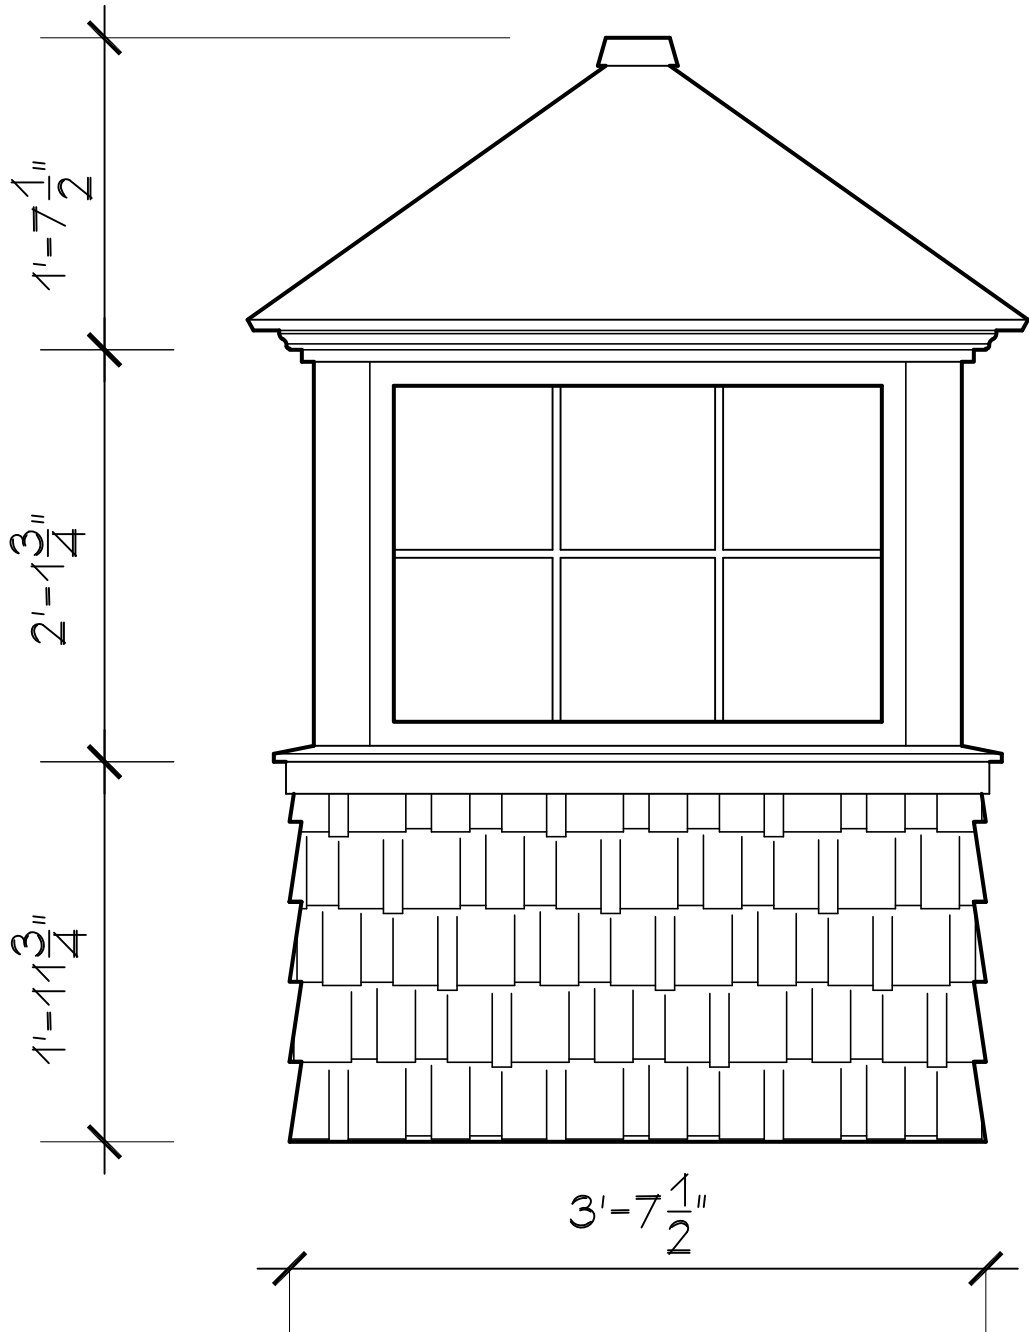

# Cape Cod Cupola

78 State Road, North Dartmouth, MA 02747

CC-G-PVC

23" CUPOLA

SCALE: 1" = 1'0"

SR-4LM-CSB

78 State Road, North Dartmouth, MA 02747

CC-G-PVC
26.5" CUPOLA
SCALE: 1" = 1'0"
SR-4LM-CSB

# Cape Cod Cupola

78 State Road, North Dartmouth, MA 02747

CC-G-PVC

30" CUPOLA

SCALE: 1" = 1'0"

SR-6LM-CSB

78 State Road, North Dartmouth, MA 02747

CC-G-PVC
36" CUPOLA
SCALE: 1" = 1'0"
SR-6LM-CSB

78 State Road, North Dartmouth, MA 02747

CC-G-PVC
42" CUPOLA
SCALE: 1" = 1'0"
SR-6LM-CSB

# Cape Cod Cupola

78 State Road, North Dartmouth, MA 02747

CC-G-PVC

48" CUPOLA

SCALE: 1" = 1'0"

SR-12LM-CSB