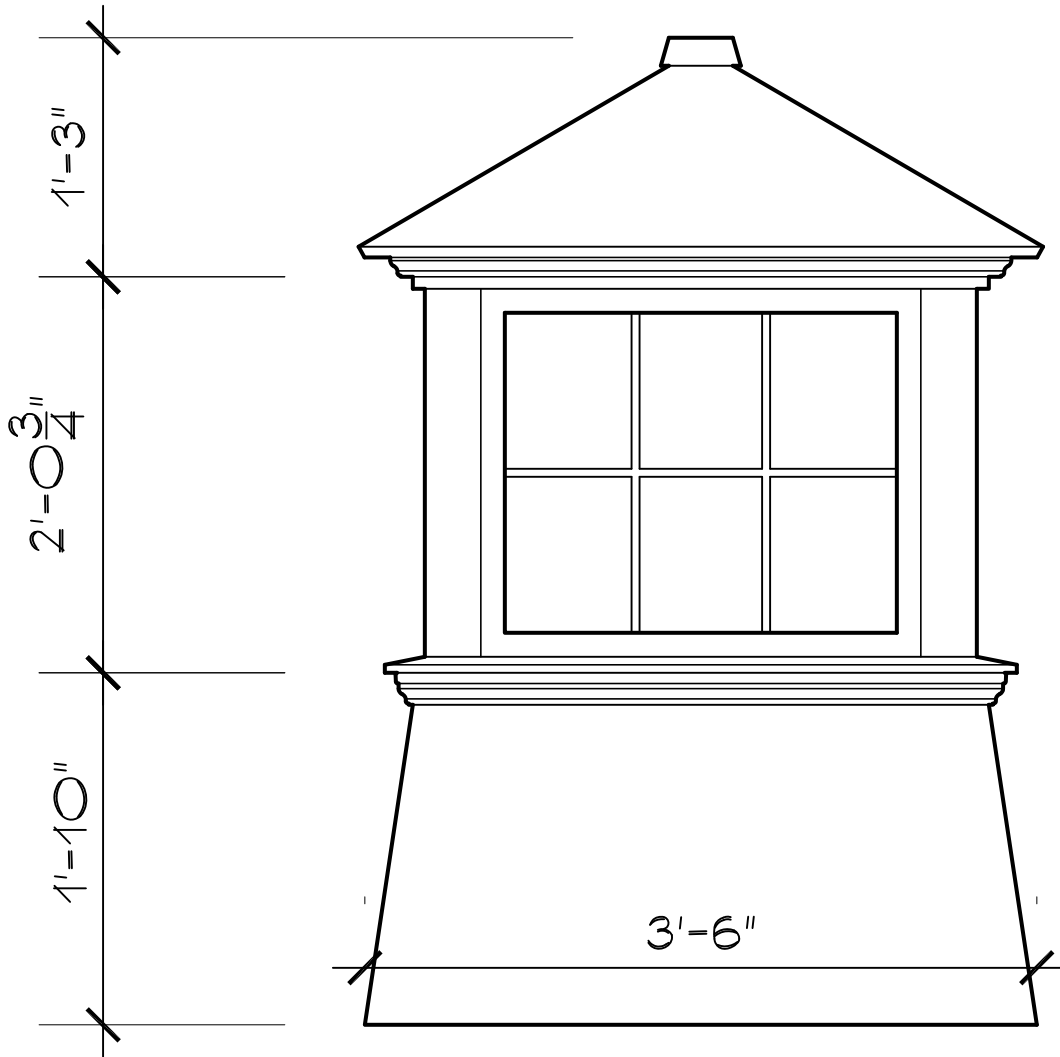

SCALE: 1" = 1'0"

SR-12LM-HFB

78 State Road, North Dartmouth, MA 02747

CC-G-PVC
26.5" CUPOLA
SCALE: 1" = 1'0"
SR-4LM-HFB

Cape Cod Cupola

78 State Road, North Dartmouth, MA 02747

CC-G-PVC
30" CUPOLA
SCALE: 1" = 1'0"
SR-6LM-HFB