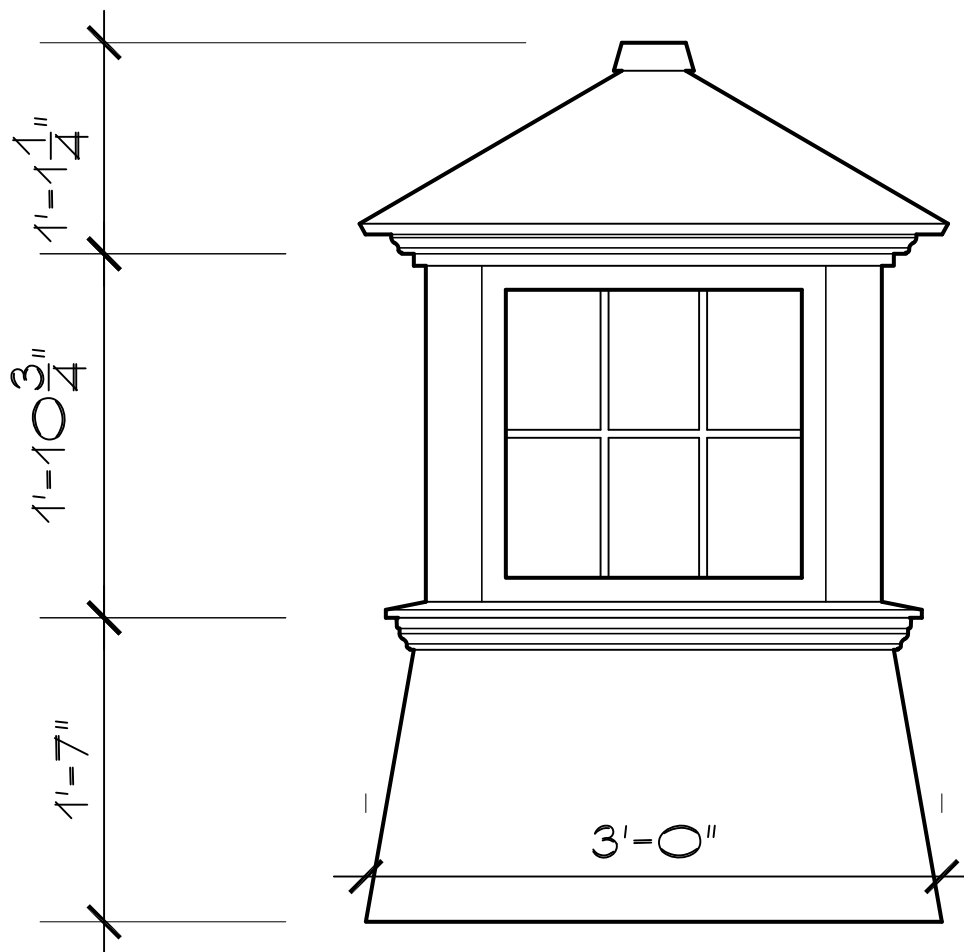

Cape Cod Cupola

78 State Road, North Dartmouth, MA 02747

CC-G-PVC
30" CUPOLA
SCALE: 1" = 1'0"
SR-6LM-HFB