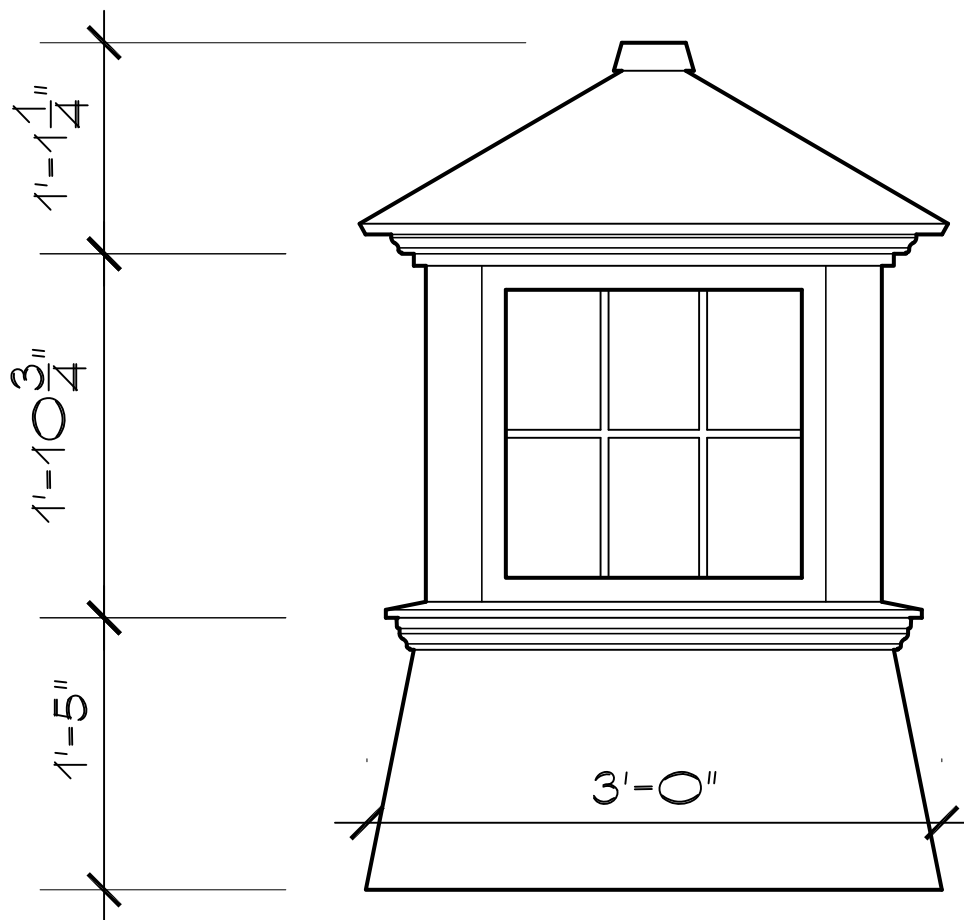

Cape Cod Cupola

78 State Road, North Dartmouth, MA 02747

CC-G-PVC

30" CUPOLA

SCALE: 1" = 1'0"

SR-6LM-HFB