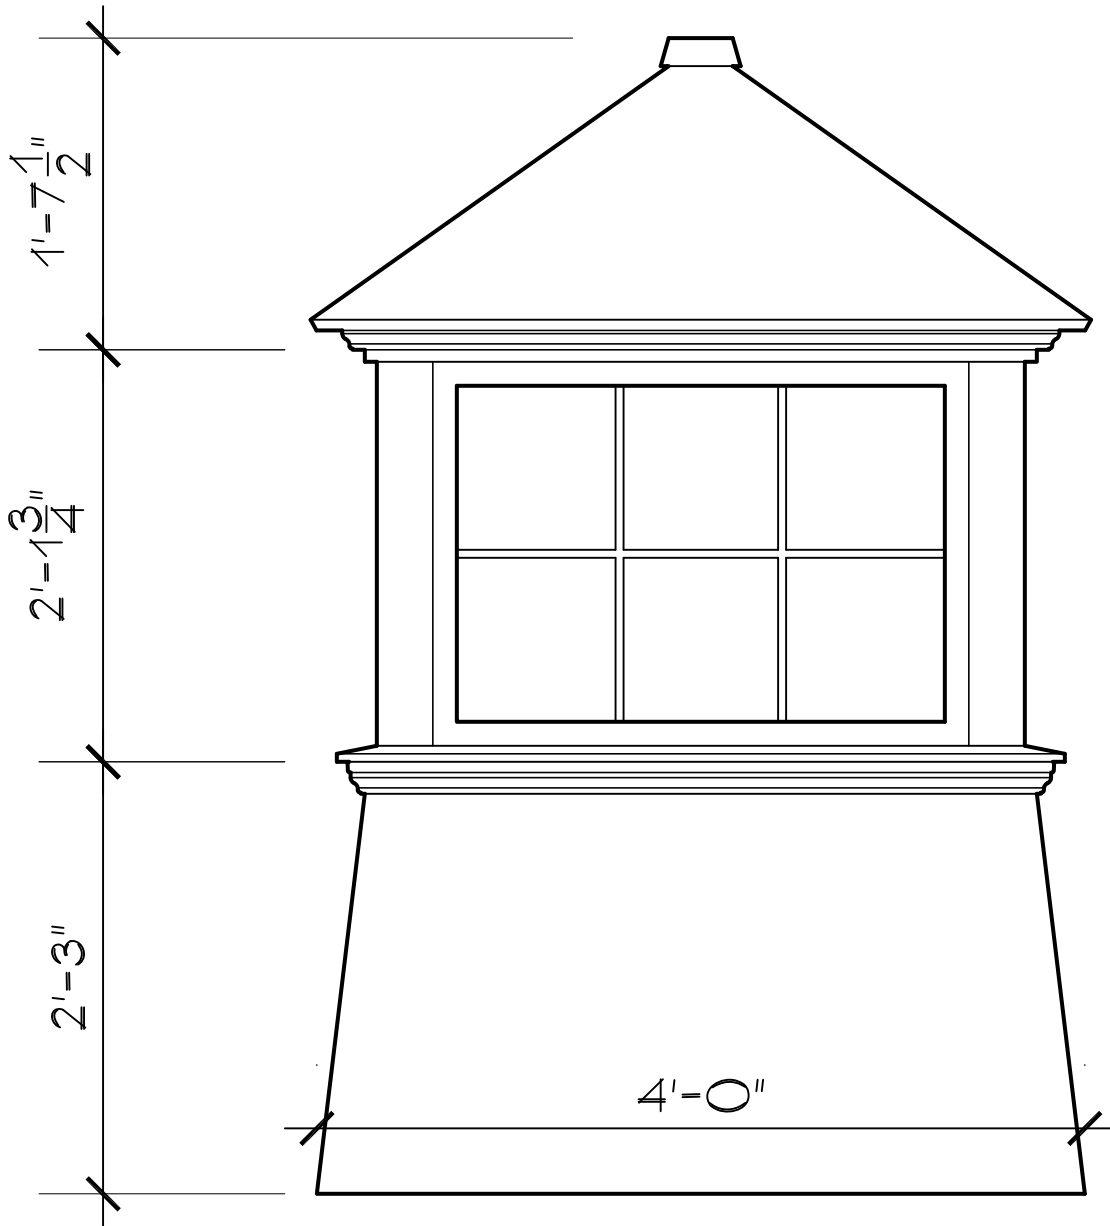

Cape Cod Cupola

78 State Road, North Dartmouth, MA 02747

CC-G-PVC

36" CUPOLA

SCALE: 1" = 1'0"

SR-6LM-HFB

Cape Cod Cupola

78 State Road, North Dartmouth, MA 02747