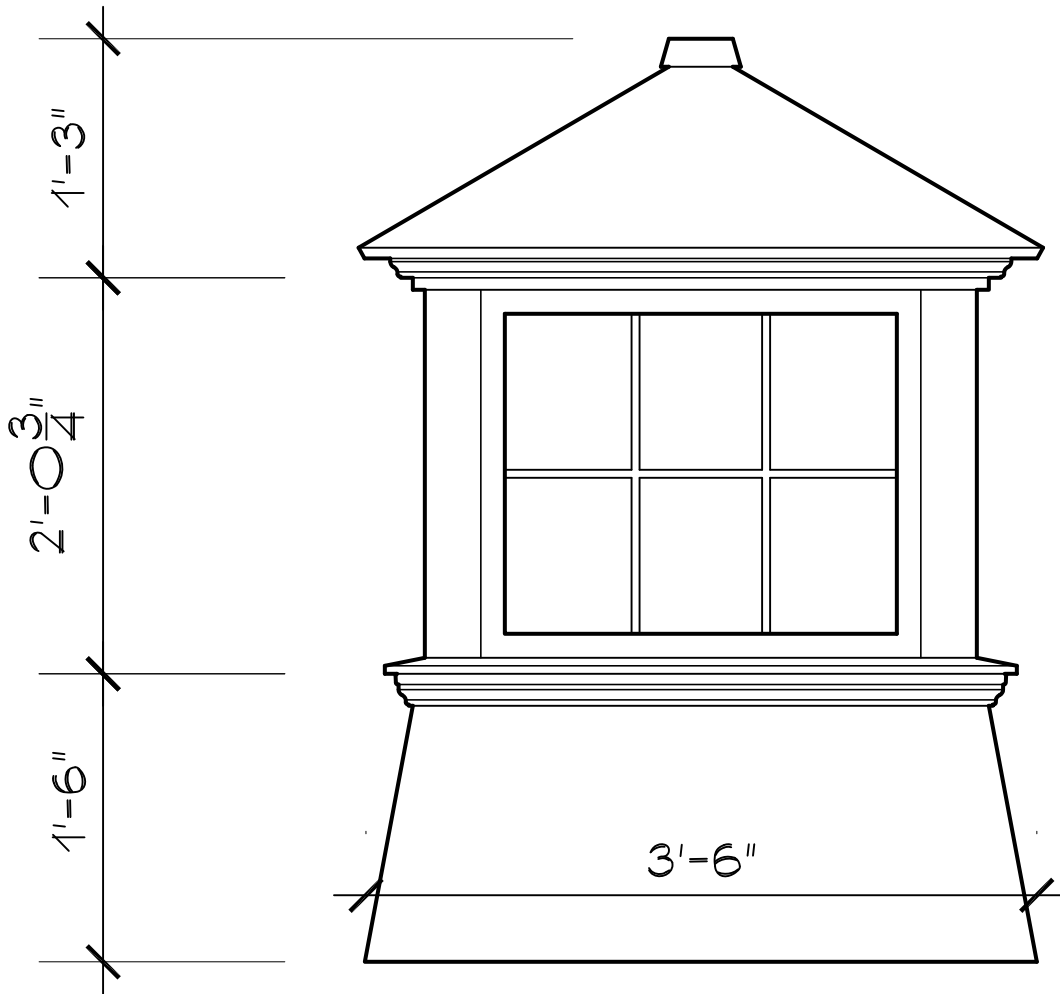

78 State Road, North Dartmouth, MA 02747

CC-G-PVC
26.5" CUPOLA
SCALE: 1" = 1'0"
SR-4LM-HFB

Cape Cod Cupola

78 State Road, North Dartmouth, MA 02747

CC-G-PVC

30" CUPOLA

SCALE: 1" = 1'0"

SR-6LM-HFB