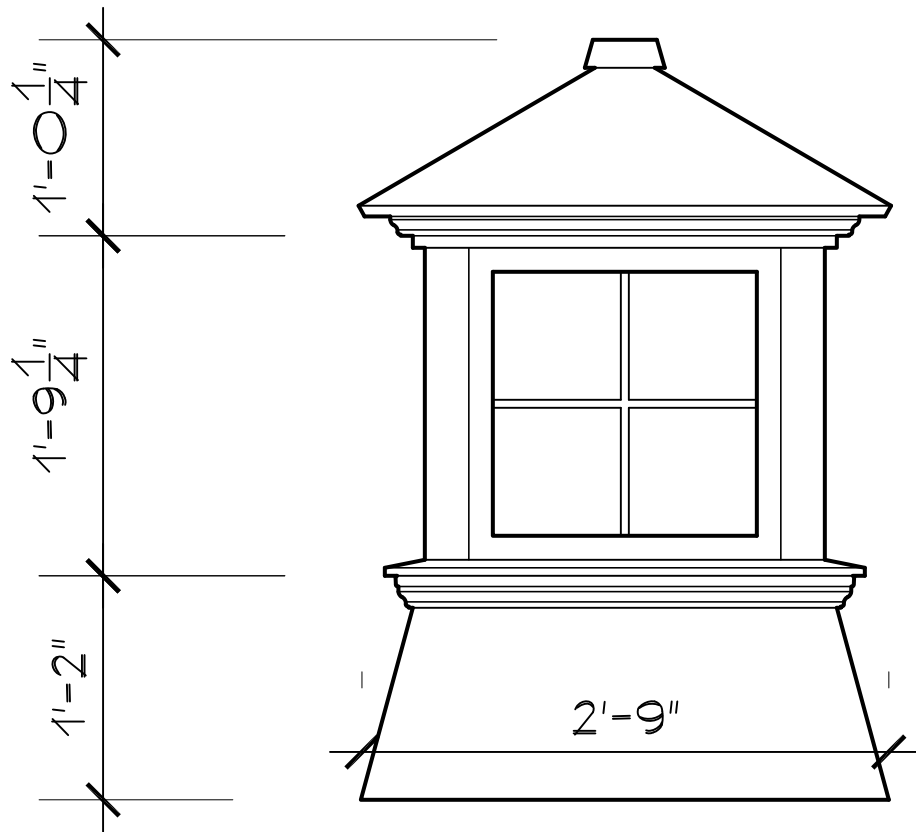

78 State Road, North Dartmouth, MA 02747

CC-G-PVC
23" CUPOLA
SCALE: 1" = 1'0"
SR-4LM-FB

78 State Road, North Dartmouth, MA 02747

CC-G-PVC
26.5" CUPOLA
SCALE: 1" = 1'0"
SR-4LM-FB

Cape Cod Cupola

78 State Road, North Dartmouth, MA 02747

CC-G-PVC

30" CUPOLA

SCALE: 1" = 1'0"

SR-6LM-FB

Cape Cod Cupola

78 State Road, North Dartmouth, MA 02747

CC-G-PVC

36" CUPOLA

SCALE: 1" = 1'0"

SR-6LM-FB

78 State Road, North Dartmouth, MA 02747

CC-G-PVC
42" CUPOLA
SCALE: 1" = 1'0"
SR-6LM-FB

Cape Cod Cupola

78 State Road, North Dartmouth, MA 02747

CC-G-PVC

48" CUPOLA