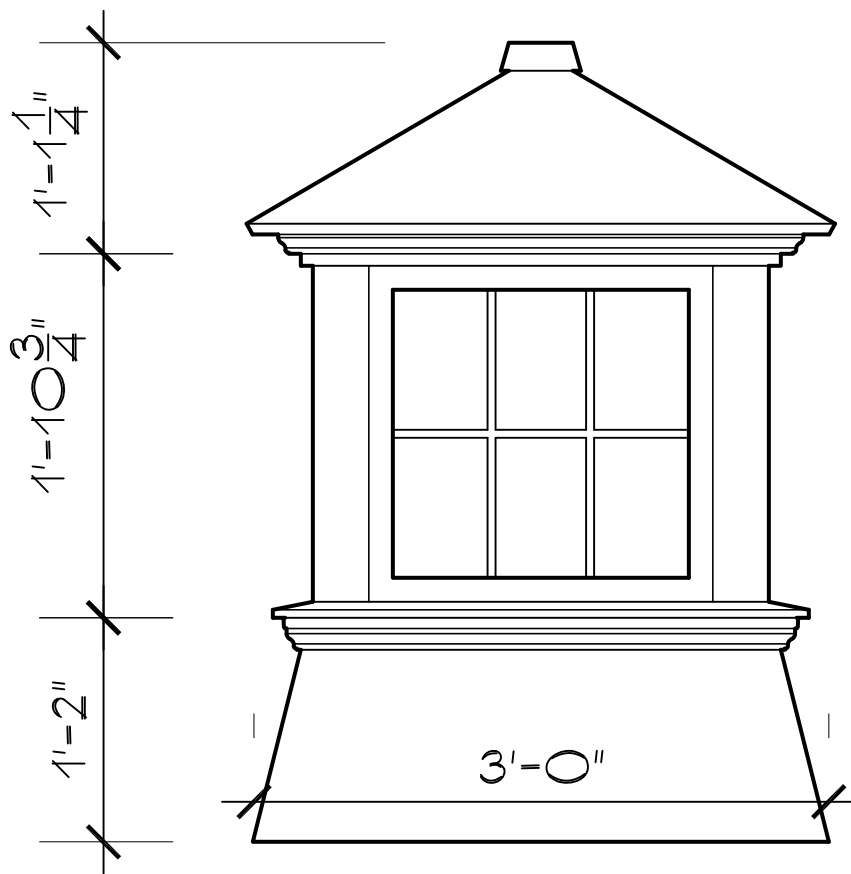

78 State Road, North Dartmouth, MA 02747

CC-G-PVC
23" CUPOLA
SCALE: 1" = 1'0"
SR-4LM-FB

78 State Road, North Dartmouth, MA 02747

CC-G-PVC
26.5" CUPOLA
SCALE: 1" = 1'0"
SR-4LM-FB

Cape Cod Cupola

78 State Road, North Dartmouth, MA 02747

CC-G-PVC

30" CUPOLA

SCALE: 1" = 1'0"

SR-6LM-FB

Cape Cod Cupola

78 State Road, North Dartmouth, MA 02747

CC-G-PVC

36" CUPOLA

SCALE: 1" = 1'0"

SR-6LM-FB

78 State Road, North Dartmouth, MA 02747

CC-G-PVC
42" CUPOLA
SCALE: 1" = 1'0"
SR-6LM-FB

Cape Cod Cupola

78 State Road, North Dartmouth, MA 02747

CC-G-PVC

48" CUPOLA