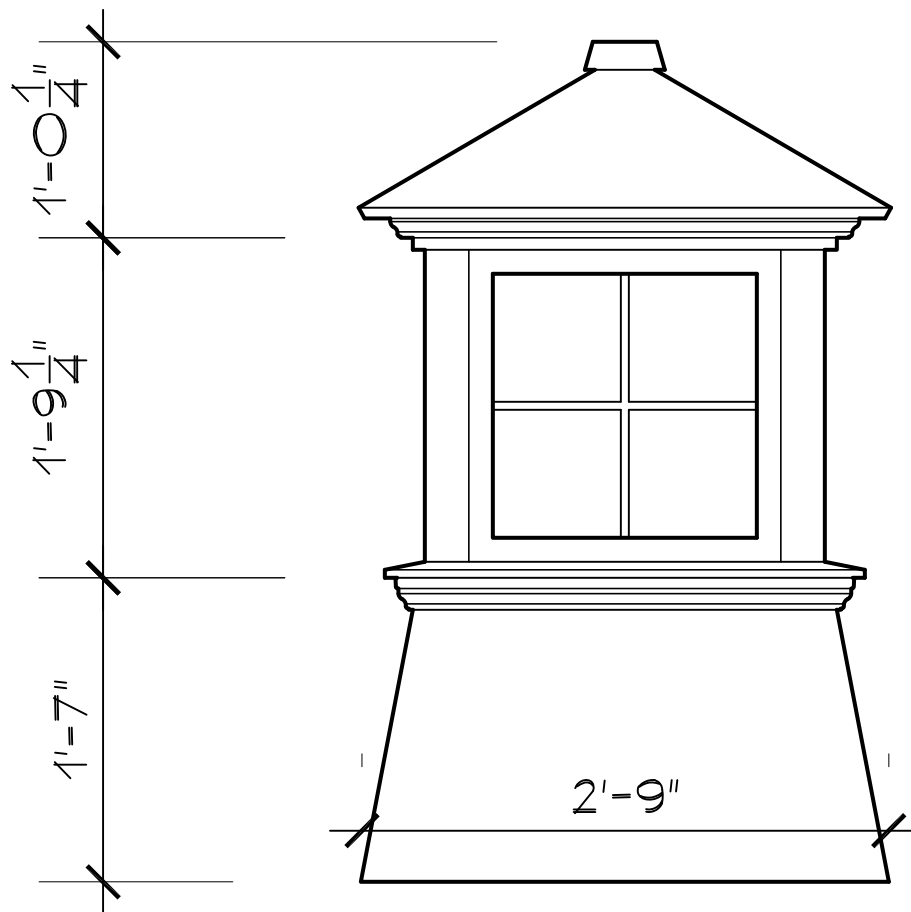

78 State Road, North Dartmouth, MA 02747

CC-G-PVC
26.5" CUPOLA
SCALE: 1" = 1'0"
SR-4LM-HFB