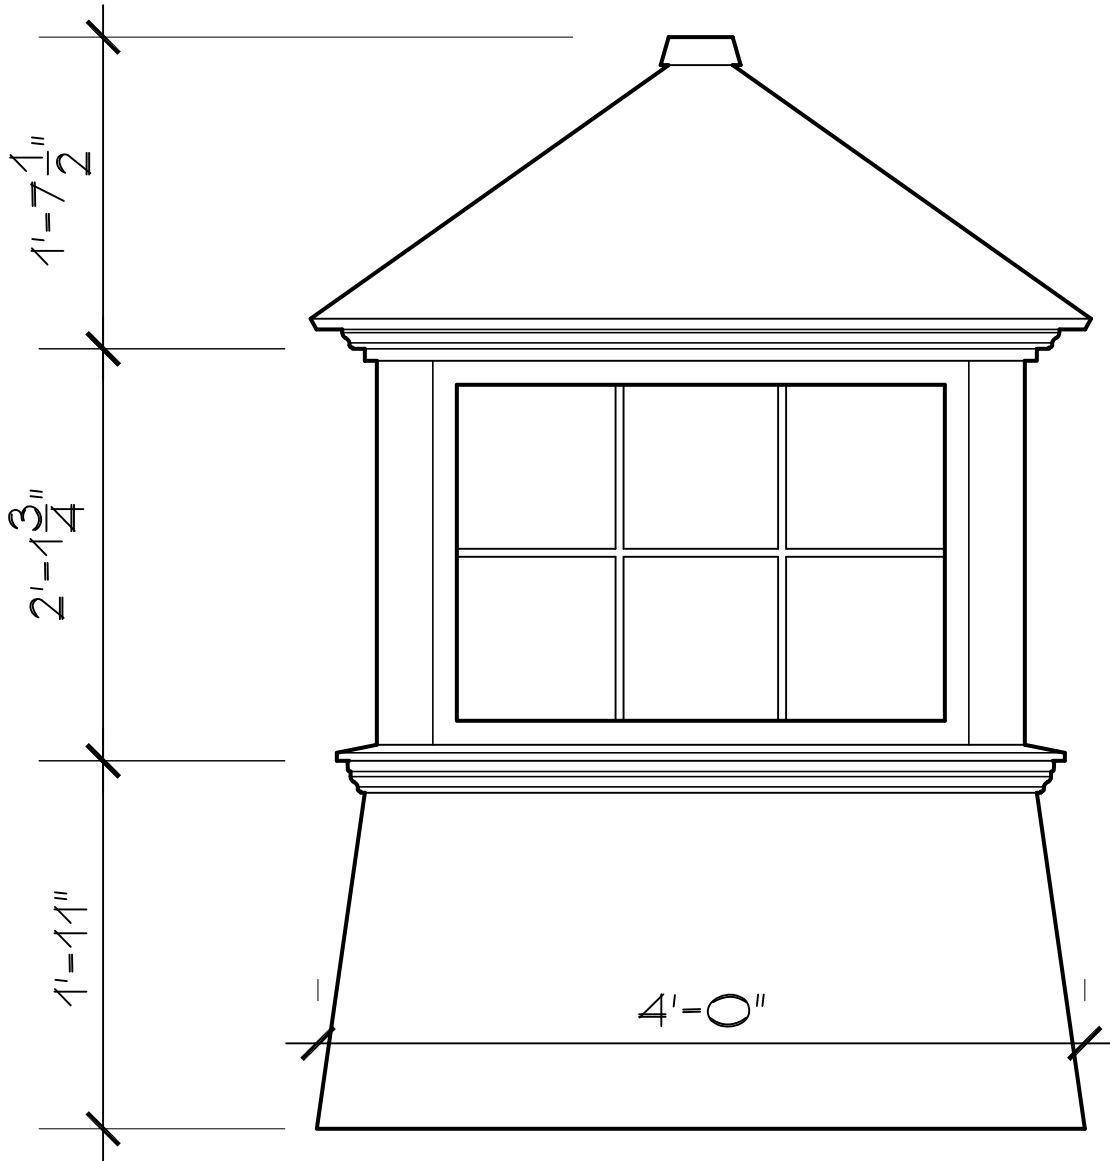

Cape Cod Cupola

78 State Road, North Dartmouth, MA 02747

CC-G-PVC

36" CUPOLA

SCALE: 1" = 1'0"

SR-6LM-HFB

Cape Cod Cupola

78 State Road, North Dartmouth, MA 02747