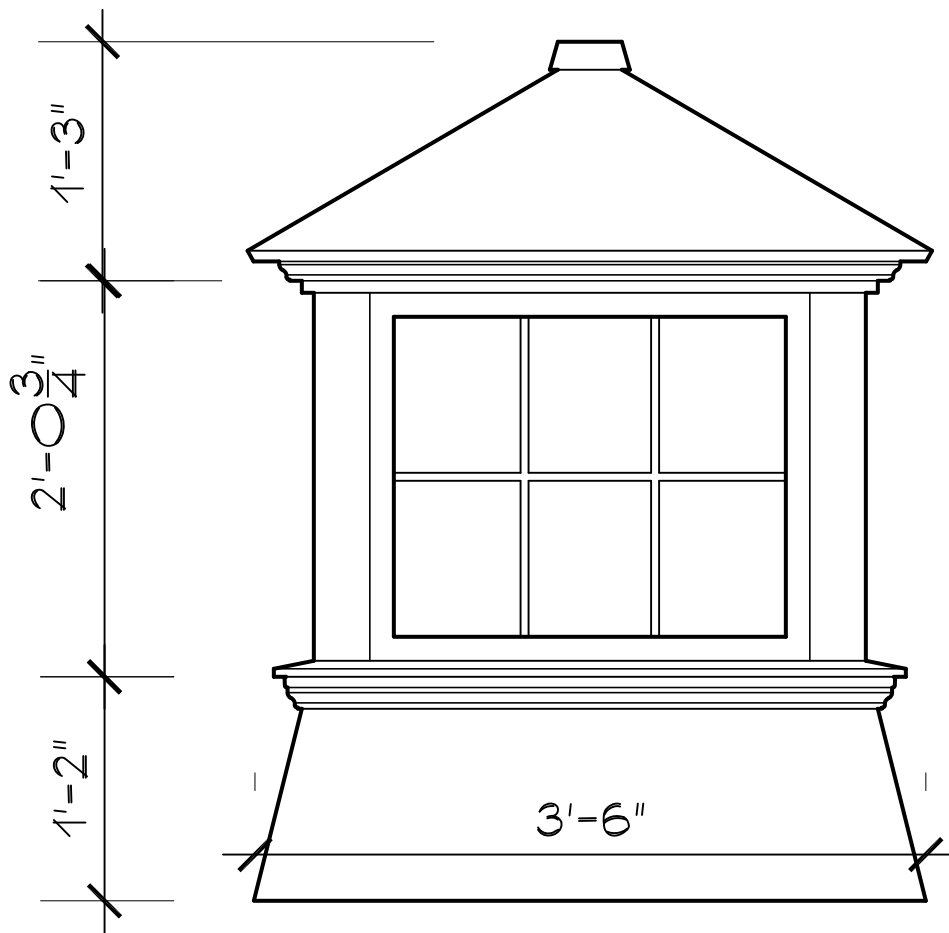

78 State Road, North Dartmouth, MA 02747

CC-G-PVC
23" CUPOLA
SCALE: 1" = 1'0"
SR-4LM-FB

78 State Road, North Dartmouth, MA 02747

CC-G-PVC
26.5" CUPOLA
SCALE: 1" = 1'0"
SR-4LM-FB

Cape Cod Cupola

78 State Road, North Dartmouth, MA 02747

CC-G-PVC

30" CUPOLA

SCALE: 1" = 1'0"

SR-6LM-FB

Cape Cod Cupola

78 State Road, North Dartmouth, MA 02747

CC-G-PVC

36" CUPOLA

SCALE: 1" = 1'0"

SR-6LM-FB

78 State Road, North Dartmouth, MA 02747

CC-G-PVC
42" CUPOLA
SCALE: 1" = 1'0"
SR-6LM-FB

Cape Cod Cupola

78 State Road, North Dartmouth, MA 02747

CC-G-PVC

48" CUPOLA