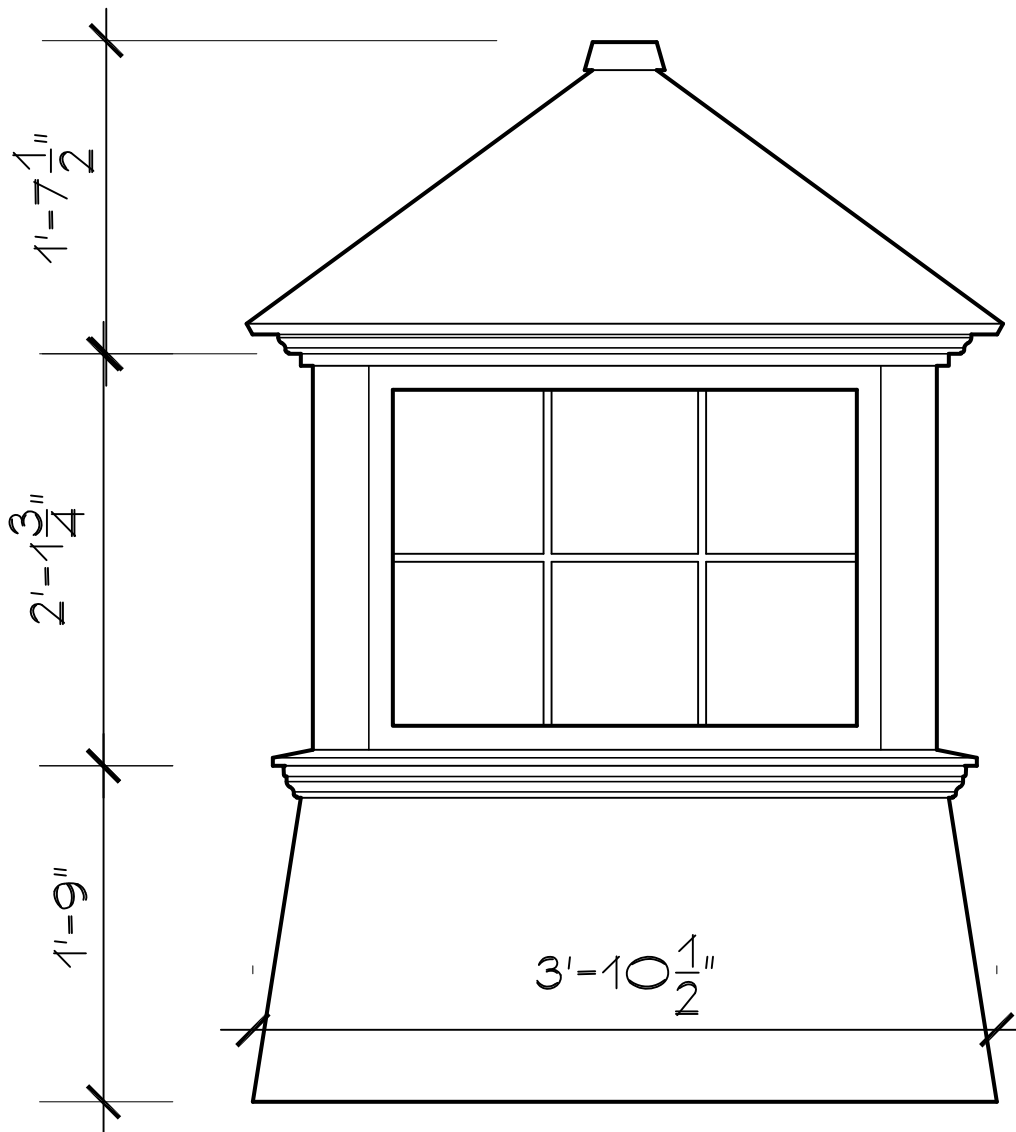

78 State Road, North Dartmouth, MA 02747

CC-G-PVC
23" CUPOLA
SCALE: 1" = 1'0"
SR-4LM-FB

78 State Road, North Dartmouth, MA 02747

CC-G-PVC
26.5" CUPOLA
SCALE: 1" = 1'0"
SR-4LM-FB

Cape Cod Cupola

78 State Road, North Dartmouth, MA 02747

CC-G-PVC

30" CUPOLA

SCALE: 1" = 1'0"

SR-6LM-FB

Cape Cod Cupola

78 State Road, North Dartmouth, MA 02747

CC-G-PVC

36" CUPOLA

SCALE: 1" = 1'0"

SR-6LM-FB

78 State Road, North Dartmouth, MA 02747

CC-G-PVC
42" CUPOLA
SCALE: 1" = 1'0"
SR-6LM-FB

Cape Cod Cupola

78 State Road, North Dartmouth, MA 02747

CC-G-PVC

48" CUPOLA