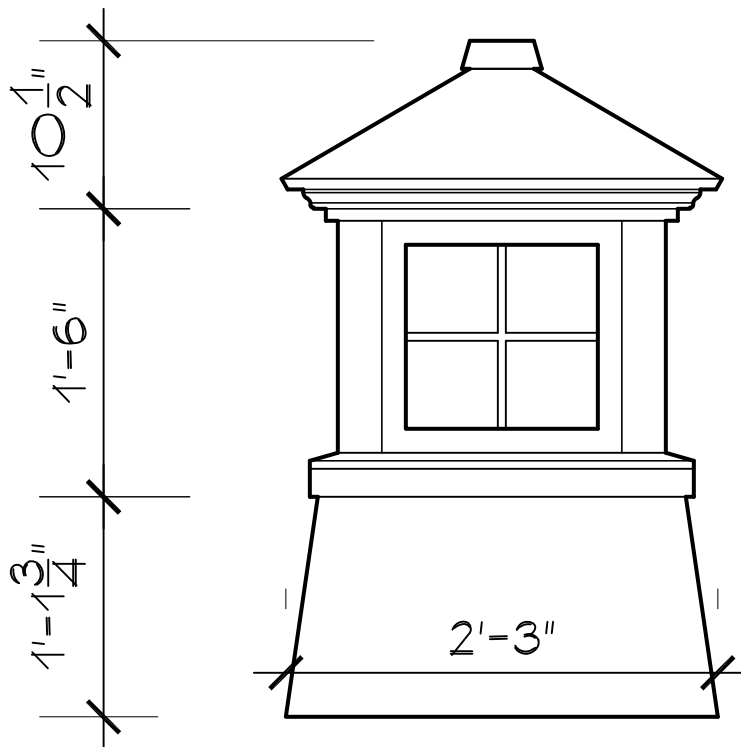

Cape Cod Cupola

78 State Road, North Dartmouth, MA 02747

CC-G-PVC

23" CUPOLA

SCALE: 1" = 1'0"

SR-4LM-HFB