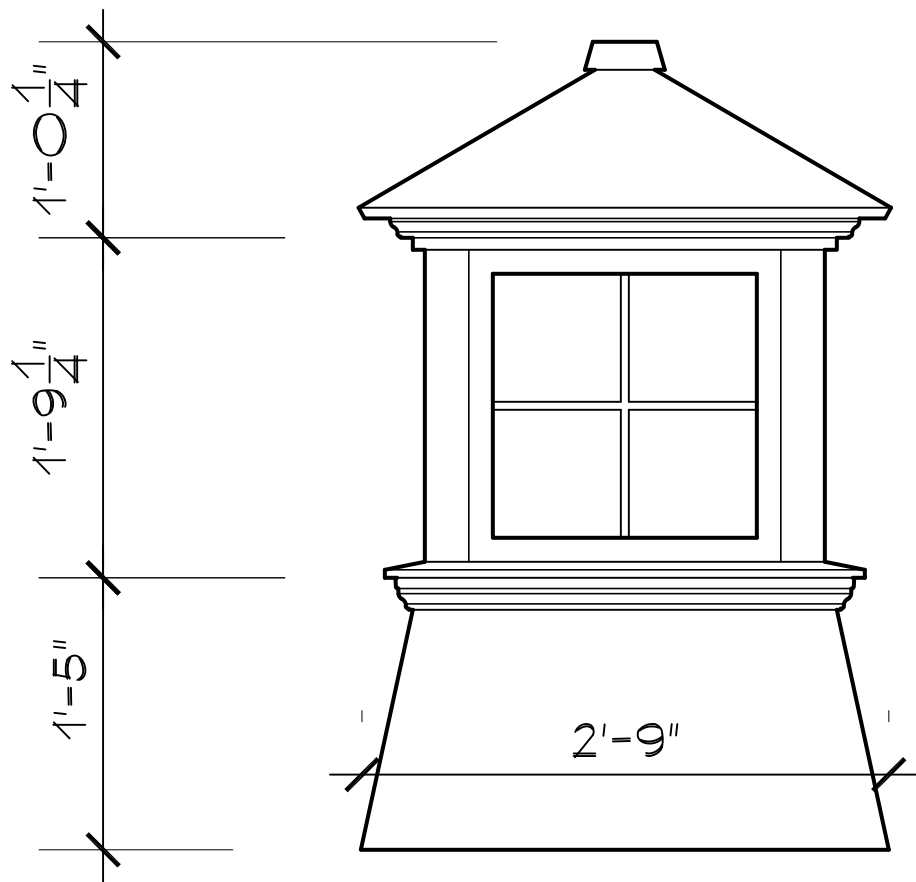

SCALE: 1" = 1'0"

SR-12LM-FB

Cape Cod Cupola

78 State Road, North Dartmouth, MA 02747

CC-G-PVC

23" CUPOLA

SCALE: 1" = 1'0"

SR-4LM-HFB