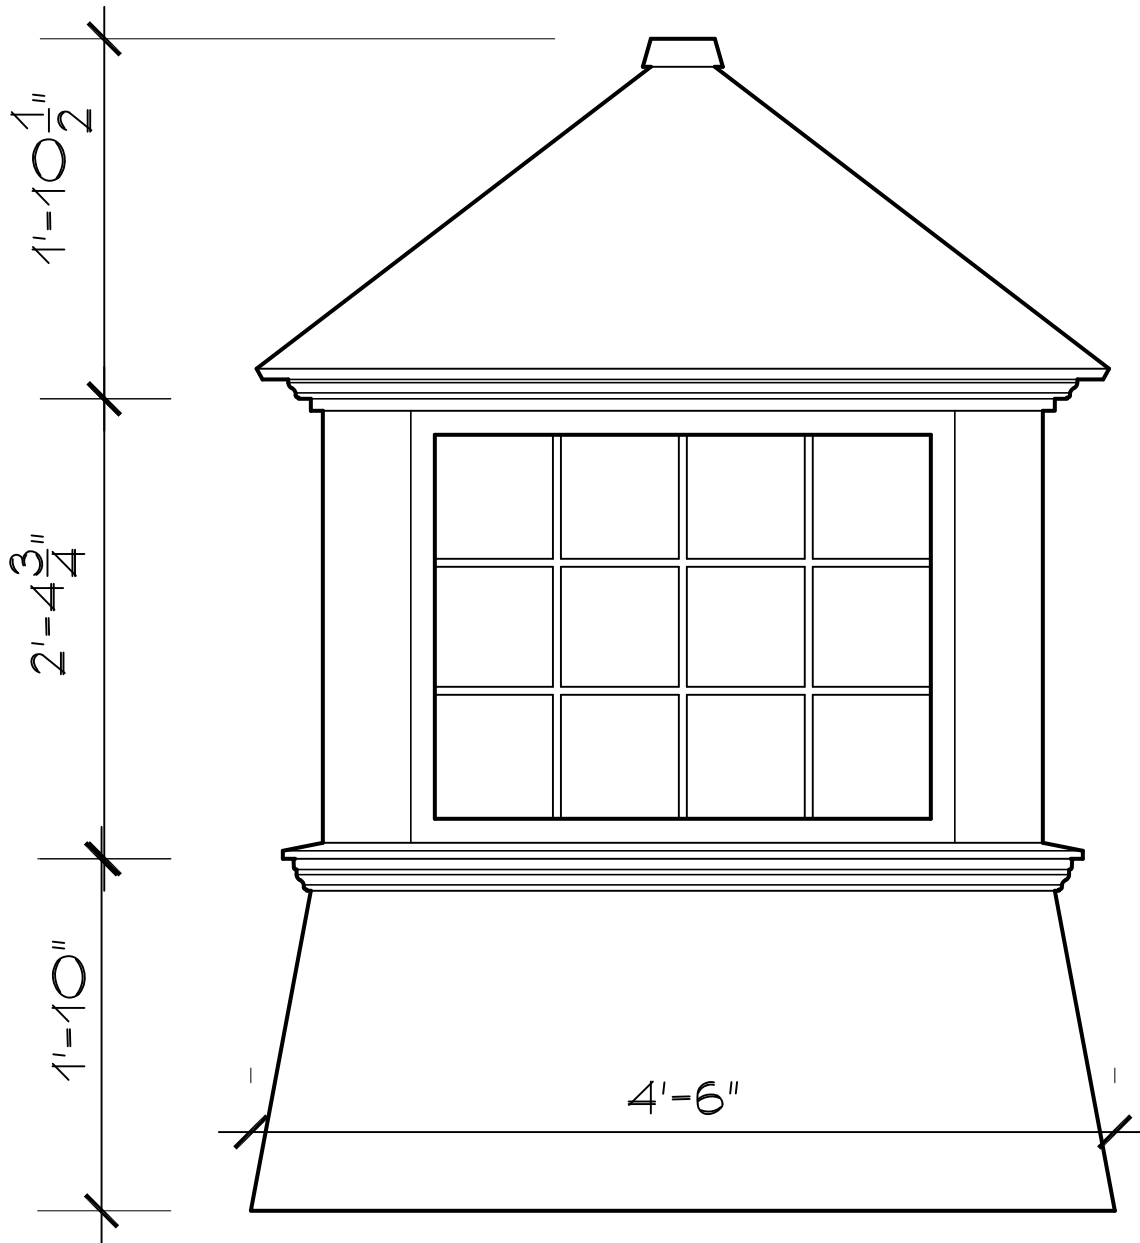

78 State Road, North Dartmouth, MA 02747

CC-G-PVC
23" CUPOLA
SCALE: 1" = 1'0"
SR-4LM-FB

78 State Road, North Dartmouth, MA 02747

CC-G-PVC
26.5" CUPOLA
SCALE: 1" = 1'0"
SR-4LM-FB

Cape Cod Cupola

78 State Road, North Dartmouth, MA 02747

CC-G-PVC

30" CUPOLA

SCALE: 1" = 1'0"

SR-6LM-FB

Cape Cod Cupola

78 State Road, North Dartmouth, MA 02747

CC-G-PVC

36" CUPOLA

SCALE: 1" = 1'0"

SR-6LM-FB

78 State Road, North Dartmouth, MA 02747

CC-G-PVC
42" CUPOLA
SCALE: 1" = 1'0"
SR-6LM-FB

Cape Cod Cupola

78 State Road, North Dartmouth, MA 02747

CC-G-PVC

48" CUPOLA