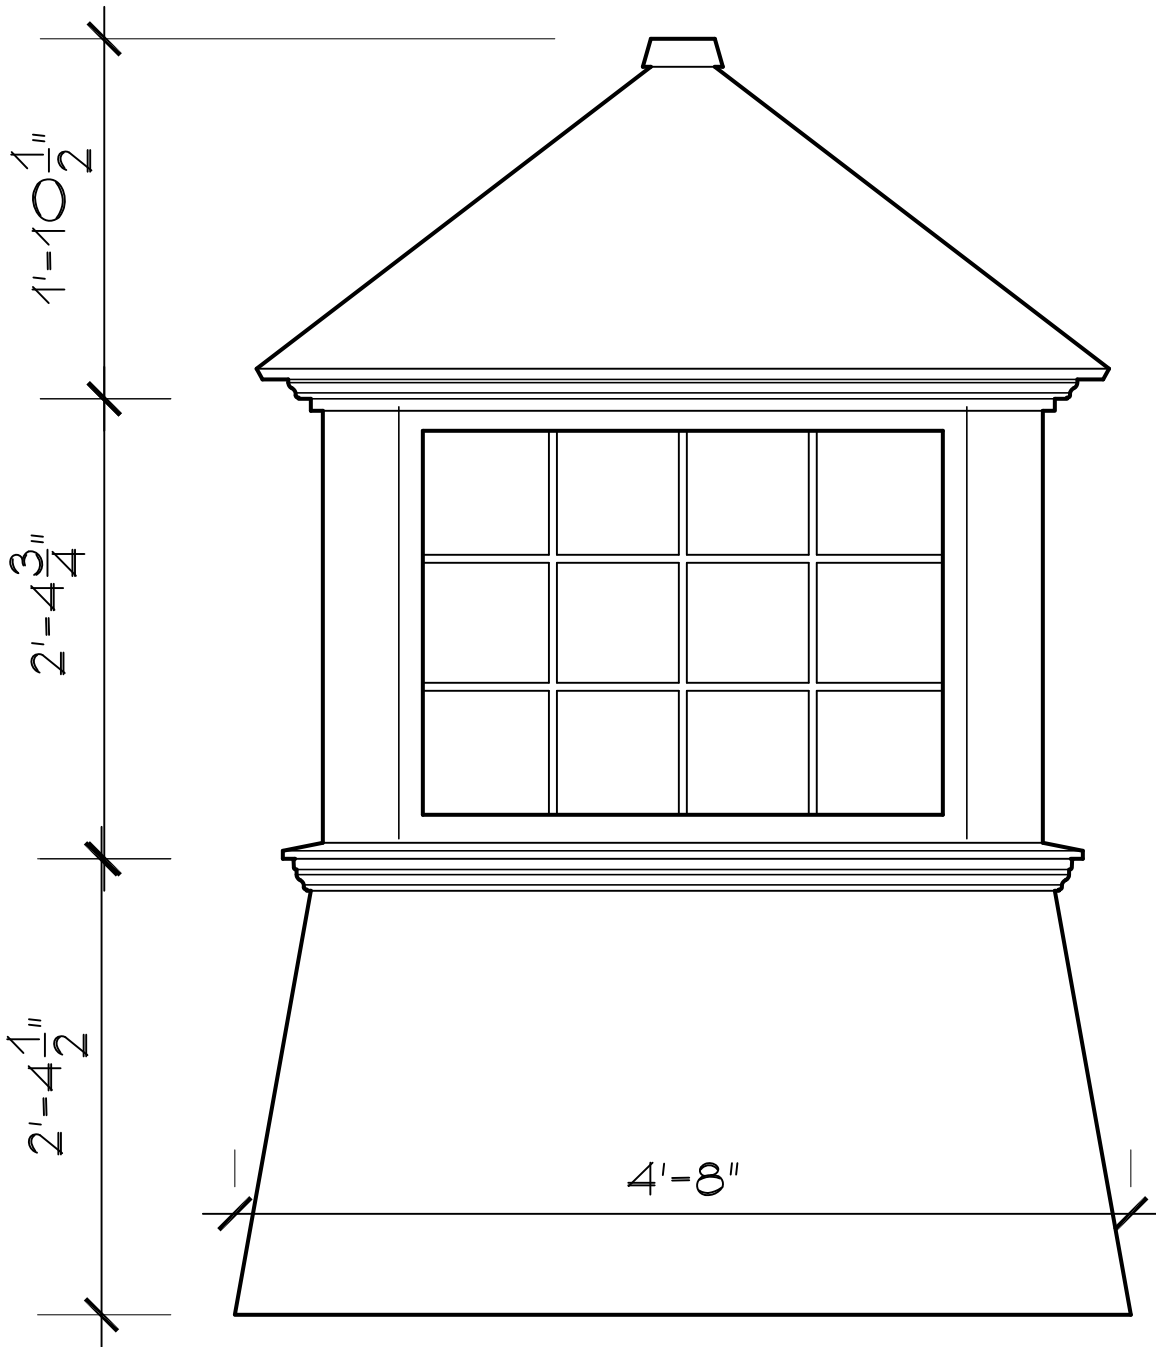

Cape Cod Cupola

78 State Road, North Dartmouth, MA 02747

CC-G-PVC

48" CUPOLA

SCALE: 1" = 1'0"

SR-12LM-HFB