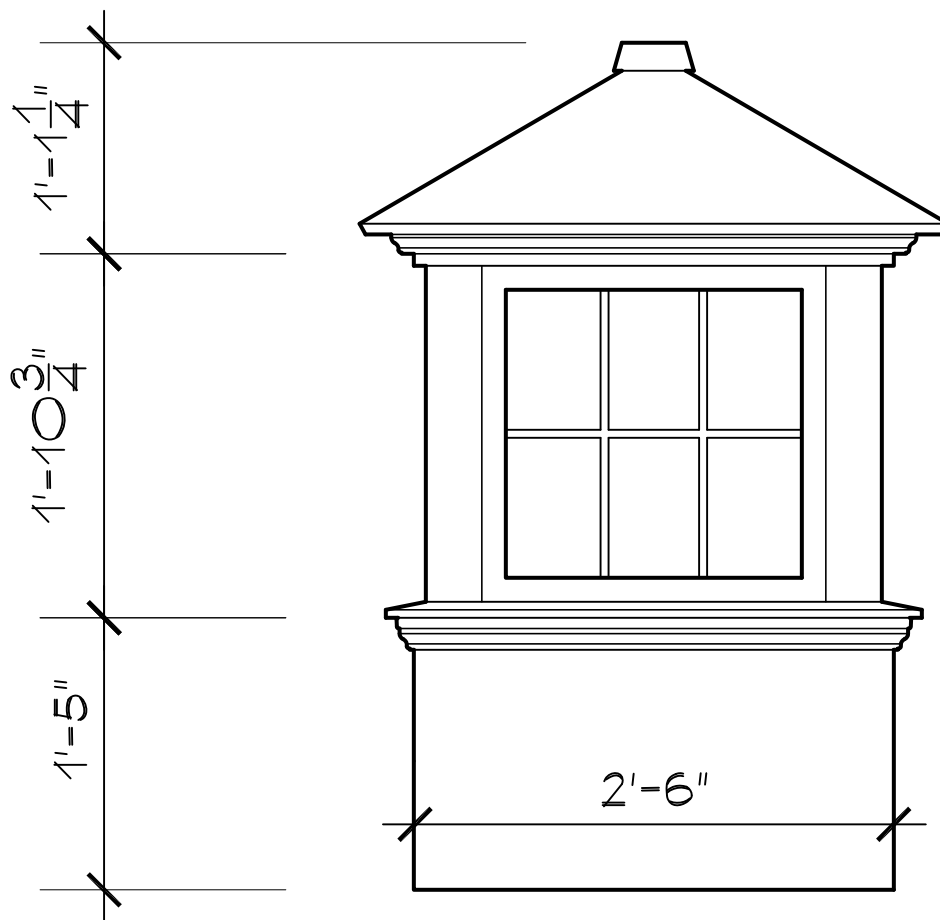

Cape Cod Cupola

78 State Road, North Dartmouth, MA 02747

CC-G-PVC

23" CUPOLA

SCALE: 1" = 1'0"

SR-4LM-HB

78 State Road, North Dartmouth, MA 02747

CC-G-PVC
26.5" CUPOLA
SCALE: 1" = 1'0"
SR-4LM-HB

Cape Cod Cupola

78 State Road, North Dartmouth, MA 02747

CC-G-PVC

30" CUPOLA

SCALE: 1" = 1'0"

SR-6LM-HB

Cape Cod Cupola

78 State Road, North Dartmouth, MA 02747

CC-G-PVC

36" CUPOLA

SCALE: 1" = 1'0"

SR-6LM-HB

Cape Cod Cupola

78 State Road, North Dartmouth, MA 02747

CC-G-PVC

42" CUPOLA

SCALE: 1" = 1'0"

SR-6LM-HB

Cape Cod Cupola

78 State Road, North Dartmouth, MA 02747

CC-G-PVC

48" CUPOLA

SCALE: 1" = 1'0"

SR-12LM-HB