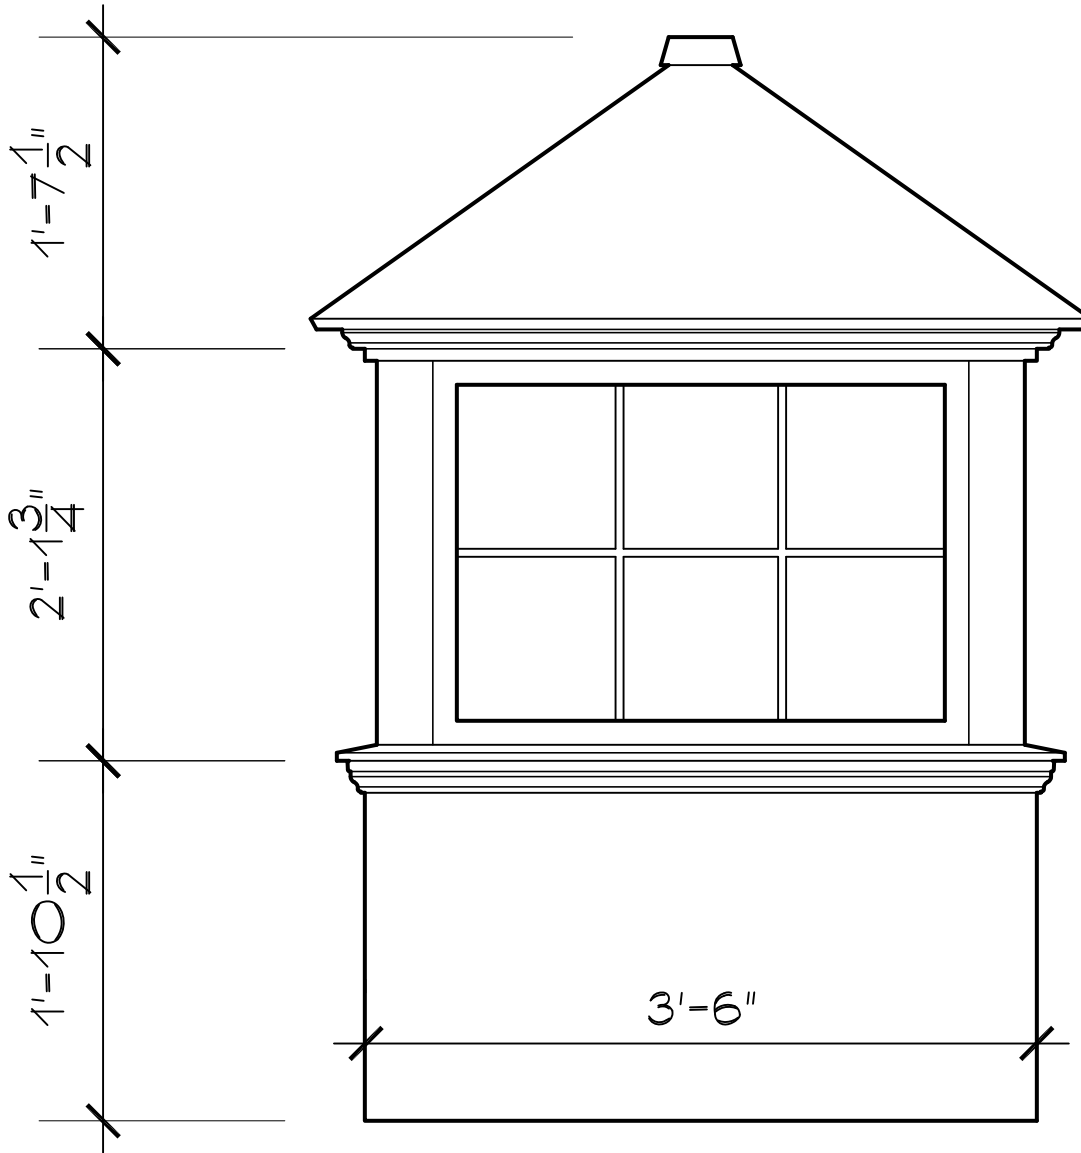

Cape Cod Cupola

78 State Road, North Dartmouth, MA 02747

CC-G-PVC

30" CUPOLA

SCALE: 1" = 1'0"

SR-6LM-HB

Cape Cod Cupola

78 State Road, North Dartmouth, MA 02747

CC-G-PVC

36" CUPOLA

SCALE: 1" = 1'0"

SR-6LM-HB

Cape Cod Cupola

78 State Road, North Dartmouth, MA 02747

CC-G-PVC

42" CUPOLA

SCALE: 1" = 1'0"

SR-6LM-HB

Cape Cod Cupola

78 State Road, North Dartmouth, MA 02747

CC-G-PVC

48" CUPOLA

SCALE: 1" = 1'0"

SR-12LM-HB