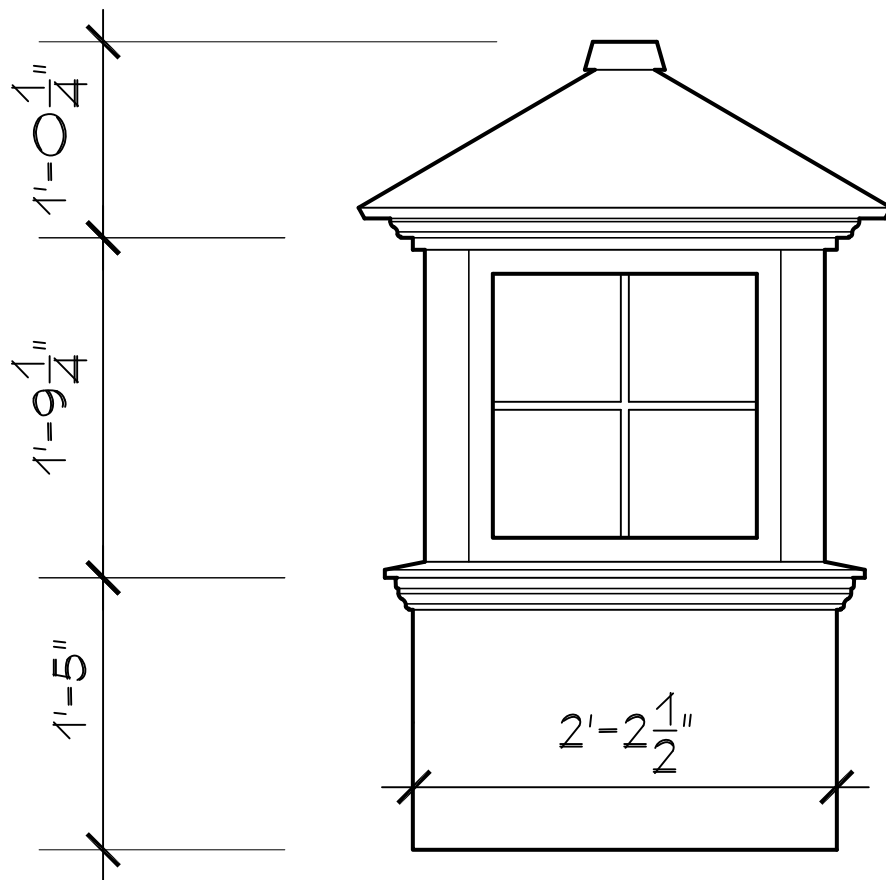

Cape Cod Cupola

78 State Road, North Dartmouth, MA 02747

CC-G-PVC

23" CUPOLA

SCALE: 1" = 1'0"

SR-4LM-HB

78 State Road, North Dartmouth, MA 02747

CC-G-PVC
26.5" CUPOLA
SCALE: 1" = 1'0"
SR-4LM-HB

Cape Cod Cupola

78 State Road, North Dartmouth, MA 02747

CC-G-PVC

30" CUPOLA

SCALE: 1" = 1'0"

SR-6LM-HB

Cape Cod Cupola

78 State Road, North Dartmouth, MA 02747

CC-G-PVC

36" CUPOLA

SCALE: 1" = 1'0"

SR-6LM-HB

Cape Cod Cupola

78 State Road, North Dartmouth, MA 02747

CC-G-PVC

42" CUPOLA

SCALE: 1" = 1'0"

SR-6LM-HB

Cape Cod Cupola

78 State Road, North Dartmouth, MA 02747

CC-G-PVC

48" CUPOLA

SCALE: 1" = 1'0"

SR-12LM-HB