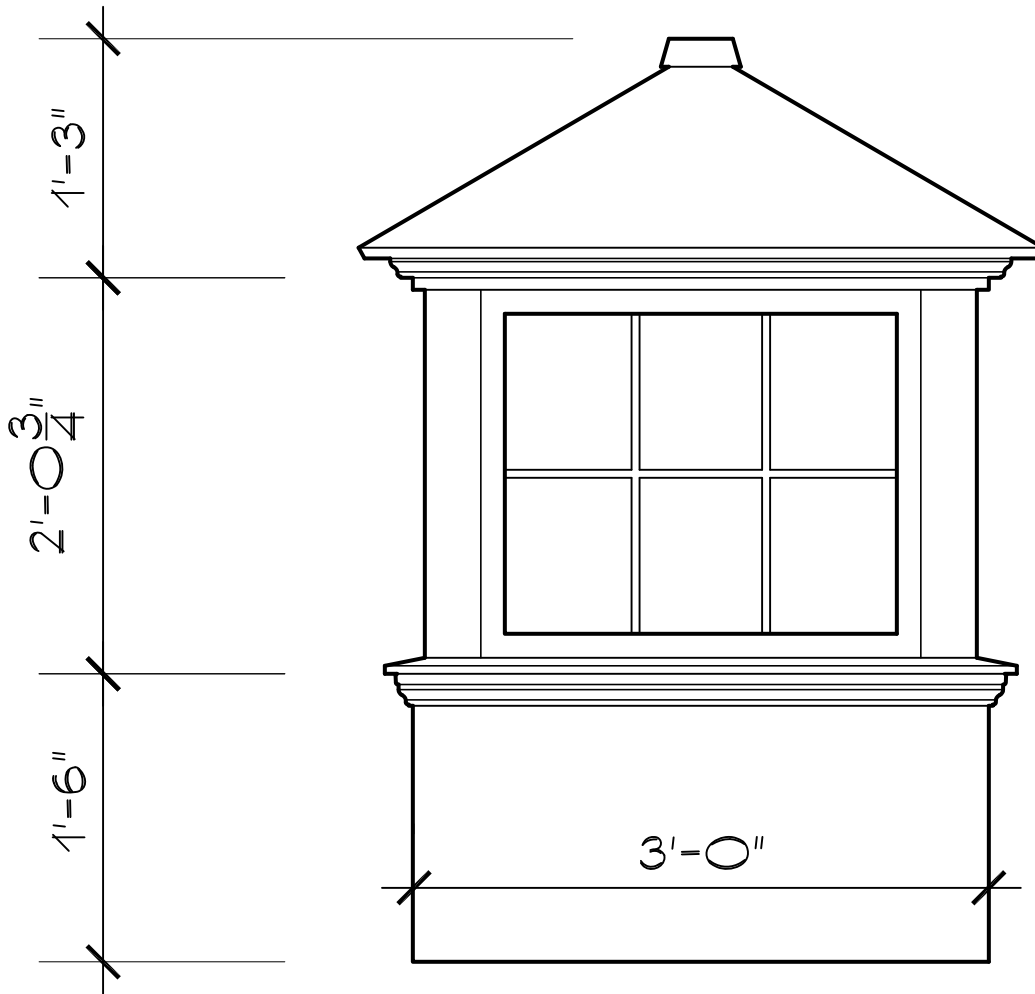

Cape Cod Cupola

78 State Road, North Dartmouth, MA 02747

CC-G-PVC

23" CUPOLA

SCALE: 1" = 1'0"

SR-4LM-HB

78 State Road, North Dartmouth, MA 02747

CC-G-PVC
26.5" CUPOLA
SCALE: 1" = 1'0"
SR-4LM-HB

Cape Cod Cupola

78 State Road, North Dartmouth, MA 02747

CC-G-PVC

30" CUPOLA

SCALE: 1" = 1'0"

SR-6LM-HB

Cape Cod Cupola

78 State Road, North Dartmouth, MA 02747

CC-G-PVC

36" CUPOLA

SCALE: 1" = 1'0"

SR-6LM-HB

Cape Cod Cupola

78 State Road, North Dartmouth, MA 02747

CC-G-PVC

42" CUPOLA

SCALE: 1" = 1'0"

SR-6LM-HB

Cape Cod Cupola

78 State Road, North Dartmouth, MA 02747

CC-G-PVC

48" CUPOLA

SCALE: 1" = 1'0"

SR-12LM-HB