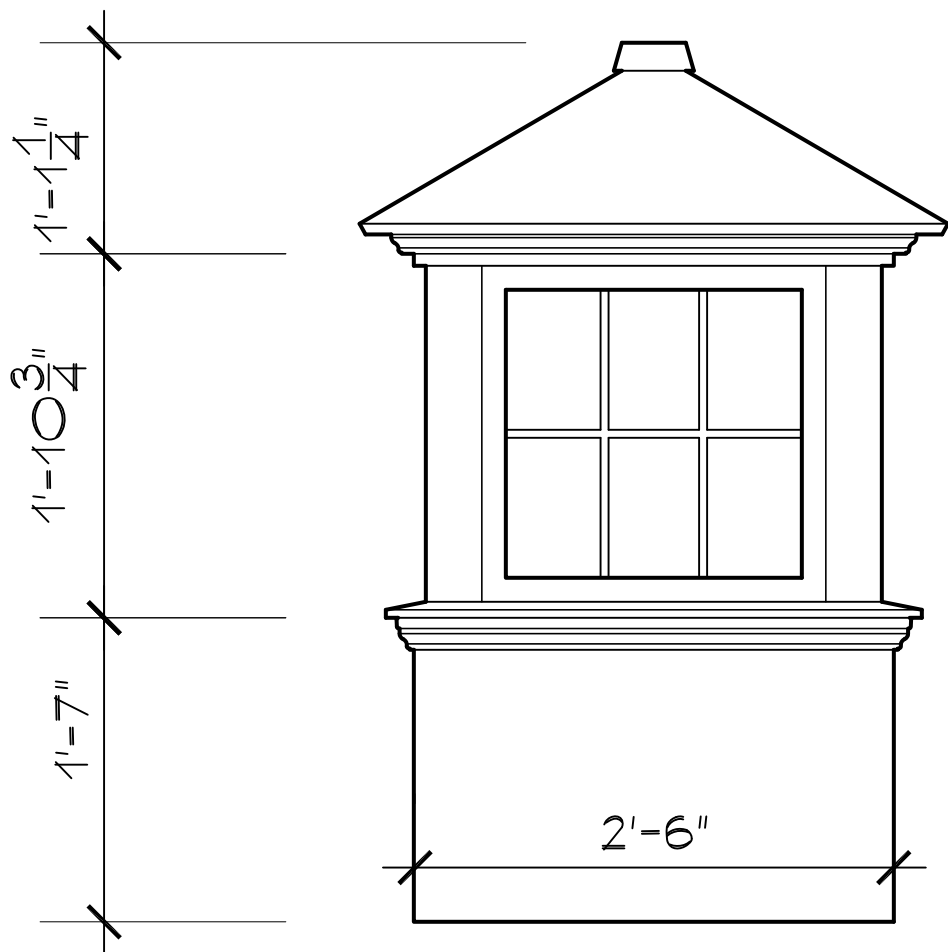

Cape Cod Cupola

78 State Road, North Dartmouth, MA 02747

CC-G-PVC
30" CUPOLA
SCALE: 1" = 1'0"
SR-6LM-HB