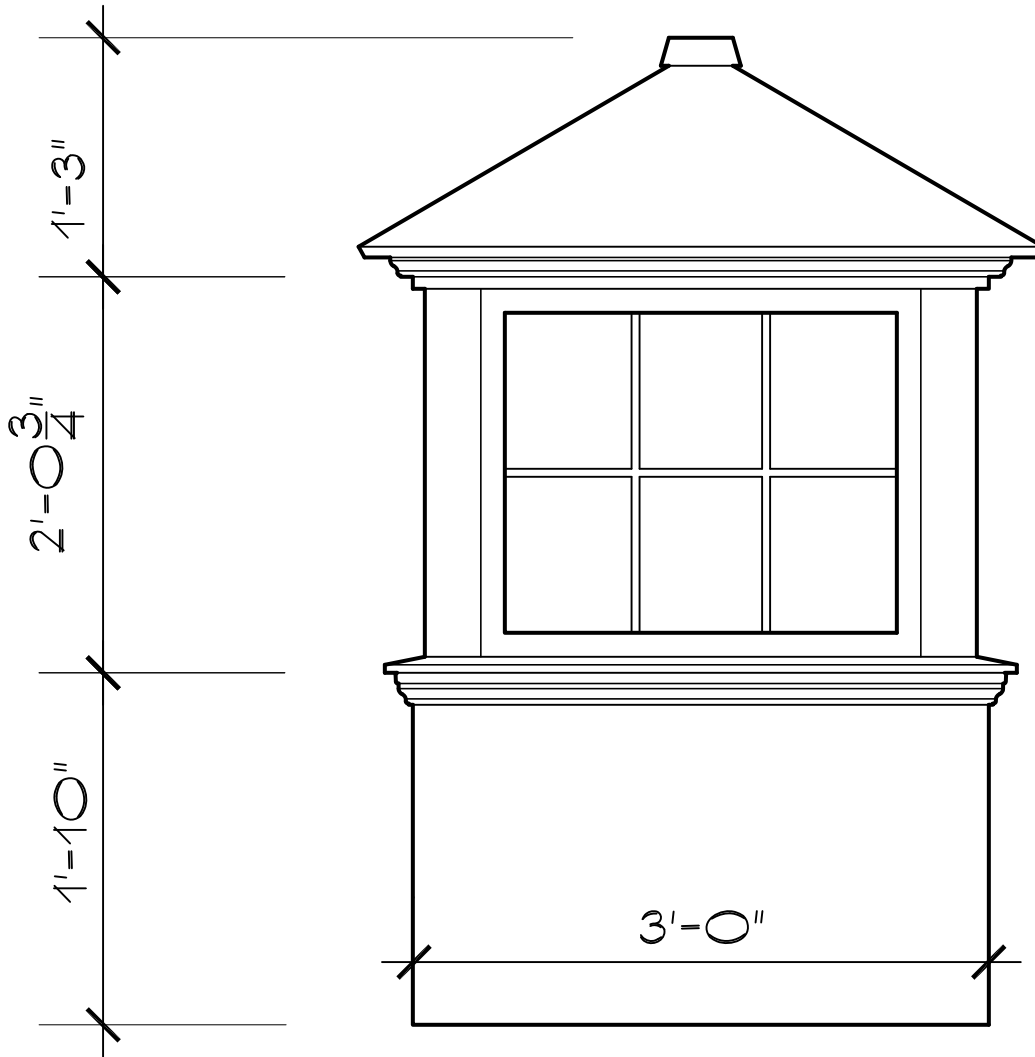

78 State Road, North Dartmouth, MA 02747

CC-G-PVC
26.5" CUPOLA
SCALE: 1" = 1'0"
SR-4LM-HB

Cape Cod Cupola

78 State Road, North Dartmouth, MA 02747

CC-G-PVC
30" CUPOLA
SCALE: 1" = 1'0"
SR-6LM-HB

Cape Cod Cupola

78 State Road, North Dartmouth, MA 02747

CC-G-PVC

36" CUPOLA

SCALE: 1" = 1'0"

SR-6LM-HB