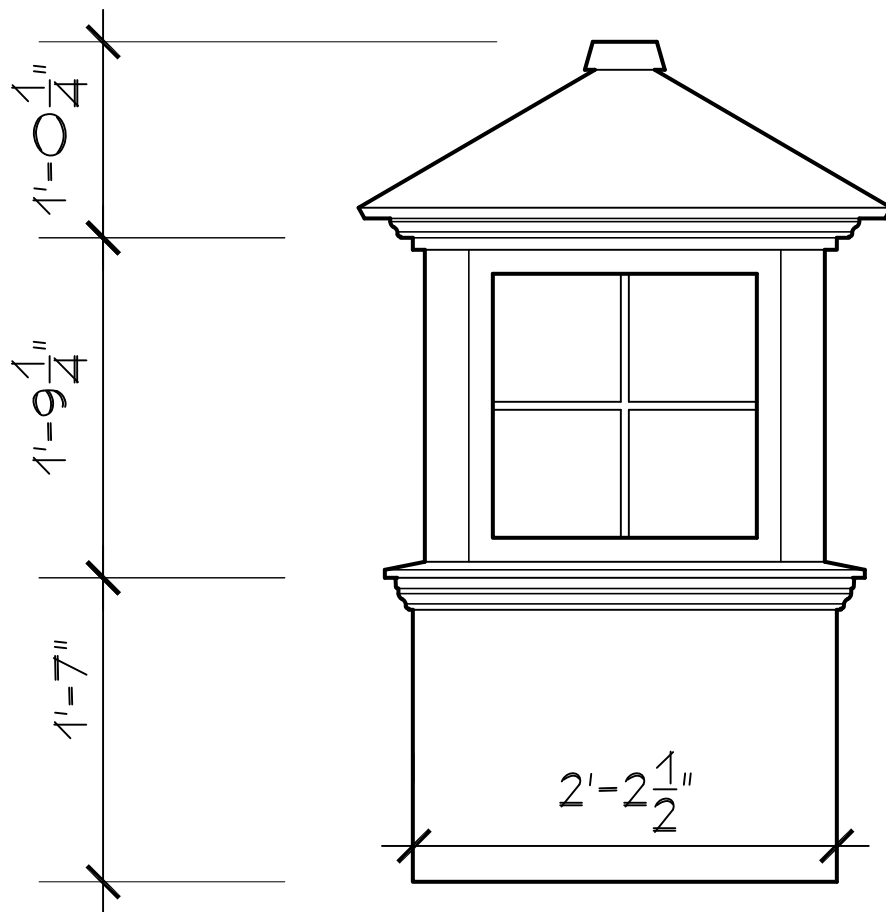

SCALE: 1" = 1'0"

SR-6LM-HB

Cape Cod Cupola

78 State Road, North Dartmouth, MA 02747

CC-G-PVC

48" CUPOLA

SCALE: 1" = 1'0"

SR-12LM-HB

78 State Road, North Dartmouth, MA 02747

CC-G-PVC

36" CUPOLA

SCALE: 1" = 1'0"

SR-6LM-HB