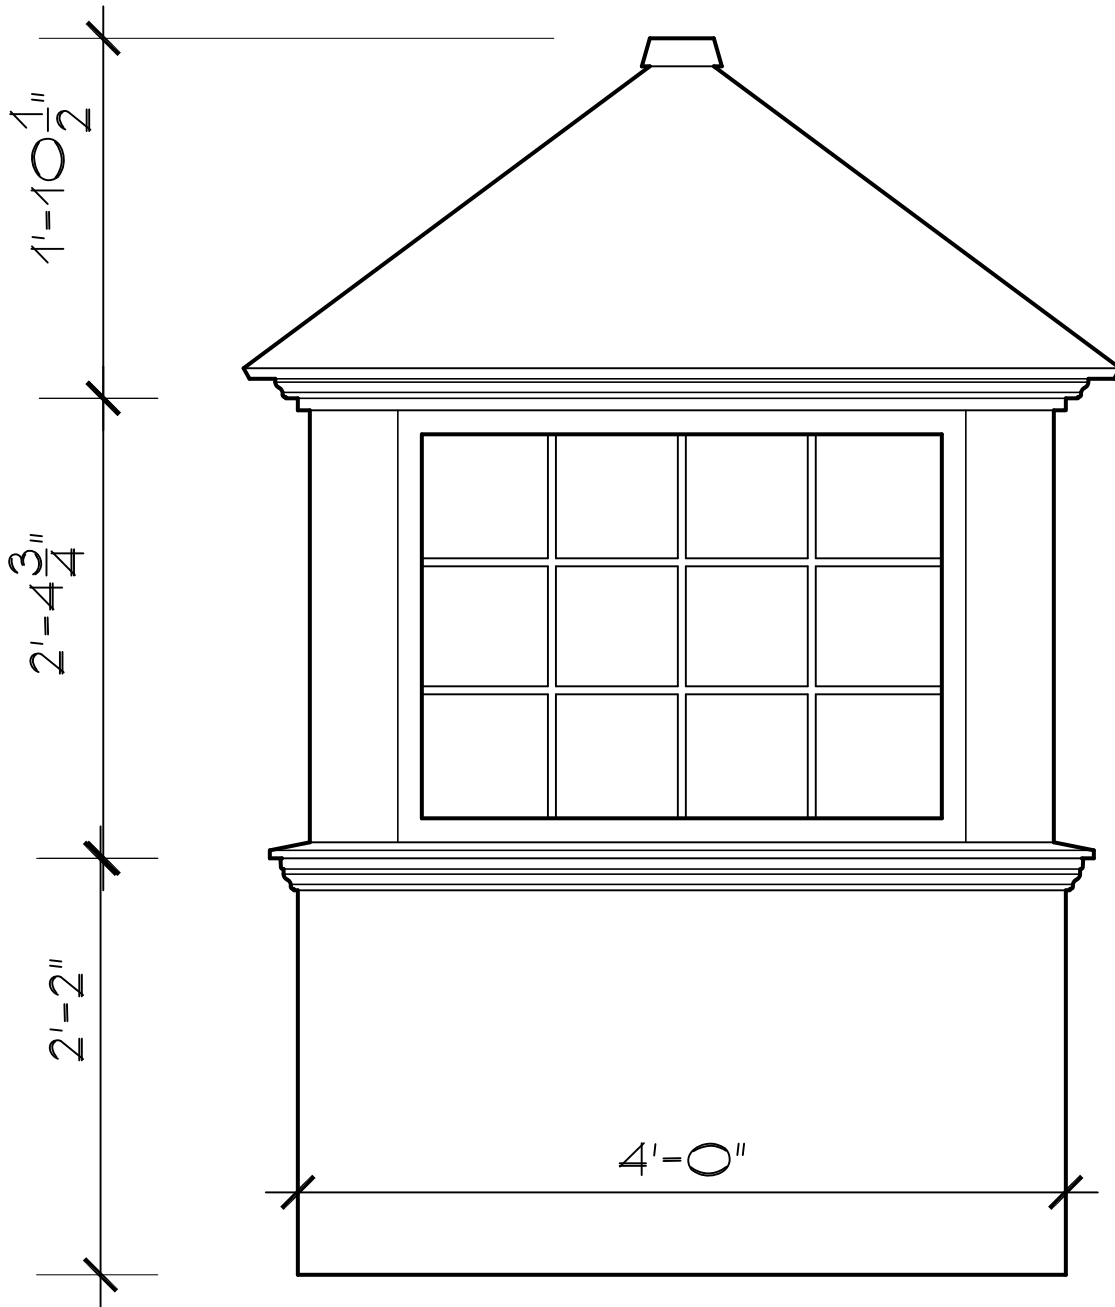

CC-G-PVC

36" CUPOLA

SCALE: 1" = 1'0"

SR-6LM-HB

Cape Cod Cupola

78 State Road, North Dartmouth, MA 02747

CC-G-PVC

42" CUPOLA

SCALE: 1" = 1'0"

SR-6LM-HB

Cape Cod Cupola

78 State Road, North Dartmouth, MA 02747

CC-G-PVC

48" CUPOLA

SCALE: 1" = 1'0"

SR-12LM-HB