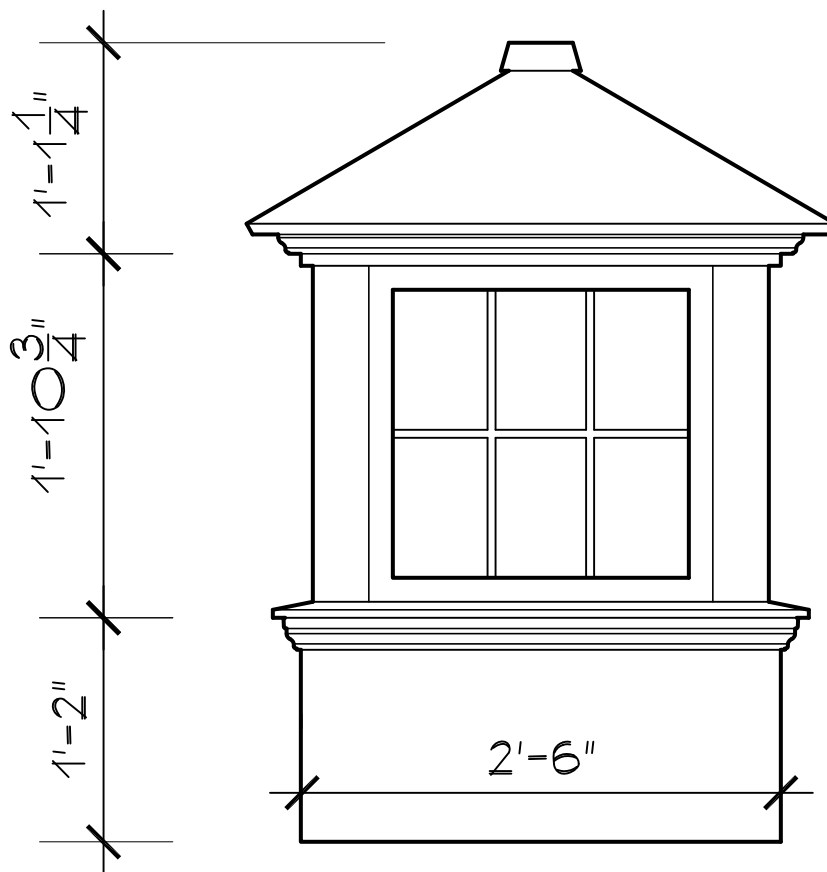

Cape Cod Cupola

78 State Road, North Dartmouth, MA 02747

CC-G-PVC

23" CUPOLA

SCALE: 1" = 1'0"

SR-4LM-SB

78 State Road, North Dartmouth, MA 02747

CC-G-PVC
26.5" CUPOLA
SCALE: 1" = 1'0"
SR-4LM-SB

Cape Cod Cupola

78 State Road, North Dartmouth, MA 02747

CC-G-PVC

30" CUPOLA

SCALE: 1" = 1'0"

SR-6LM-SB

Cape Cod Cupola

78 State Road, North Dartmouth, MA 02747

CC-G-PVC

36" CUPOLA

SCALE: 1" = 1'0"

SR-6LM-SB

Cape Cod Cupola

78 State Road, North Dartmouth, MA 02747

CC-G-PVC

42" CUPOLA

SCALE: 1" = 1'0"

SR-6LM-SB

Cape Cod Cupola

78 State Road, North Dartmouth, MA 02747

CC-G-PVC

48" CUPOLA

SCALE: 1" = 1'0"

SR-12LM-SB