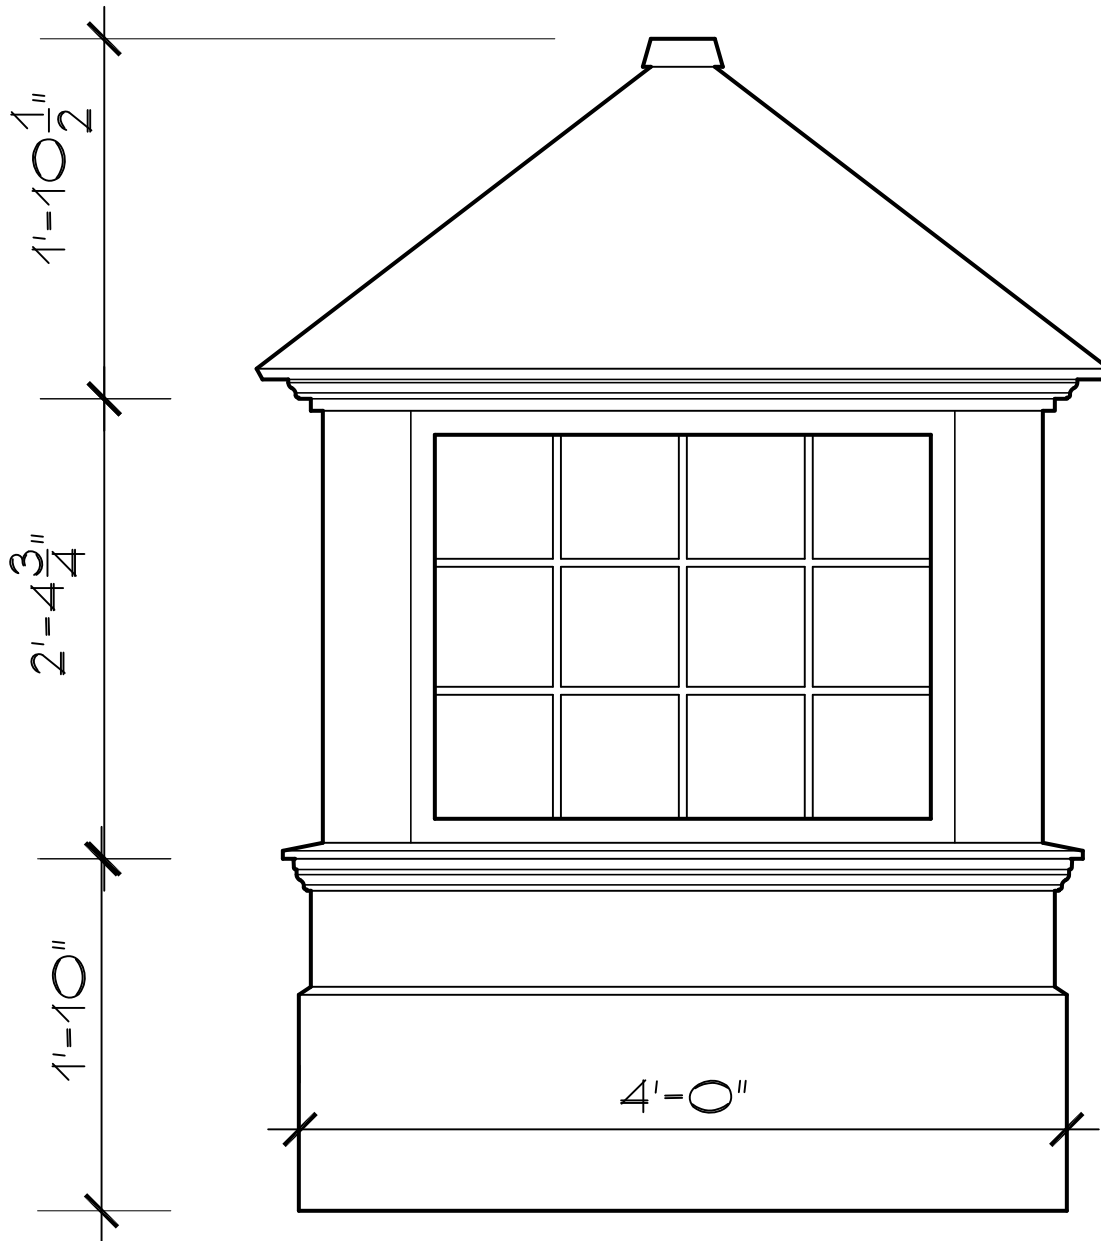

CC-G-PVC

36" CUPOLA

SCALE: 1" = 1'0"

SR-6LM-SB

Cape Cod Cupola

78 State Road, North Dartmouth, MA 02747

CC-G-PVC

42" CUPOLA

SCALE: 1" = 1'0"

SR-6LM-SB

Cape Cod Cupola

78 State Road, North Dartmouth, MA 02747

CC-G-PVC

48" CUPOLA

SCALE: 1" = 1'0"

SR-12LM-SB