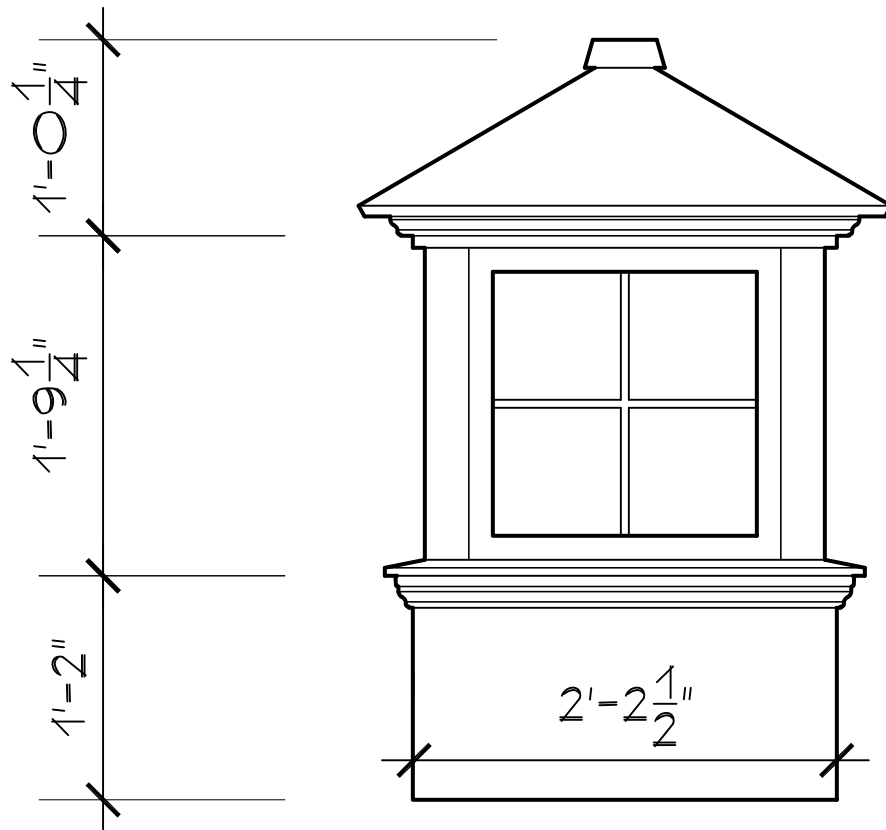

Cape Cod Cupola

78 State Road, North Dartmouth, MA 02747

CC-G-PVC

23" CUPOLA

SCALE: 1" = 1'0"

SR-4LM-SB

78 State Road, North Dartmouth, MA 02747

CC-G-PVC
26.5" CUPOLA
SCALE: 1" = 1'0"
SR-4LM-SB

Cape Cod Cupola

78 State Road, North Dartmouth, MA 02747

CC-G-PVC

30" CUPOLA

SCALE: 1" = 1'0"

SR-6LM-SB

Cape Cod Cupola

78 State Road, North Dartmouth, MA 02747

CC-G-PVC

36" CUPOLA

SCALE: 1" = 1'0"

SR-6LM-SB

Cape Cod Cupola

78 State Road, North Dartmouth, MA 02747

CC-G-PVC

42" CUPOLA

SCALE: 1" = 1'0"

SR-6LM-SB

Cape Cod Cupola

78 State Road, North Dartmouth, MA 02747

CC-G-PVC

48" CUPOLA

SCALE: 1" = 1'0"

SR-12LM-SB