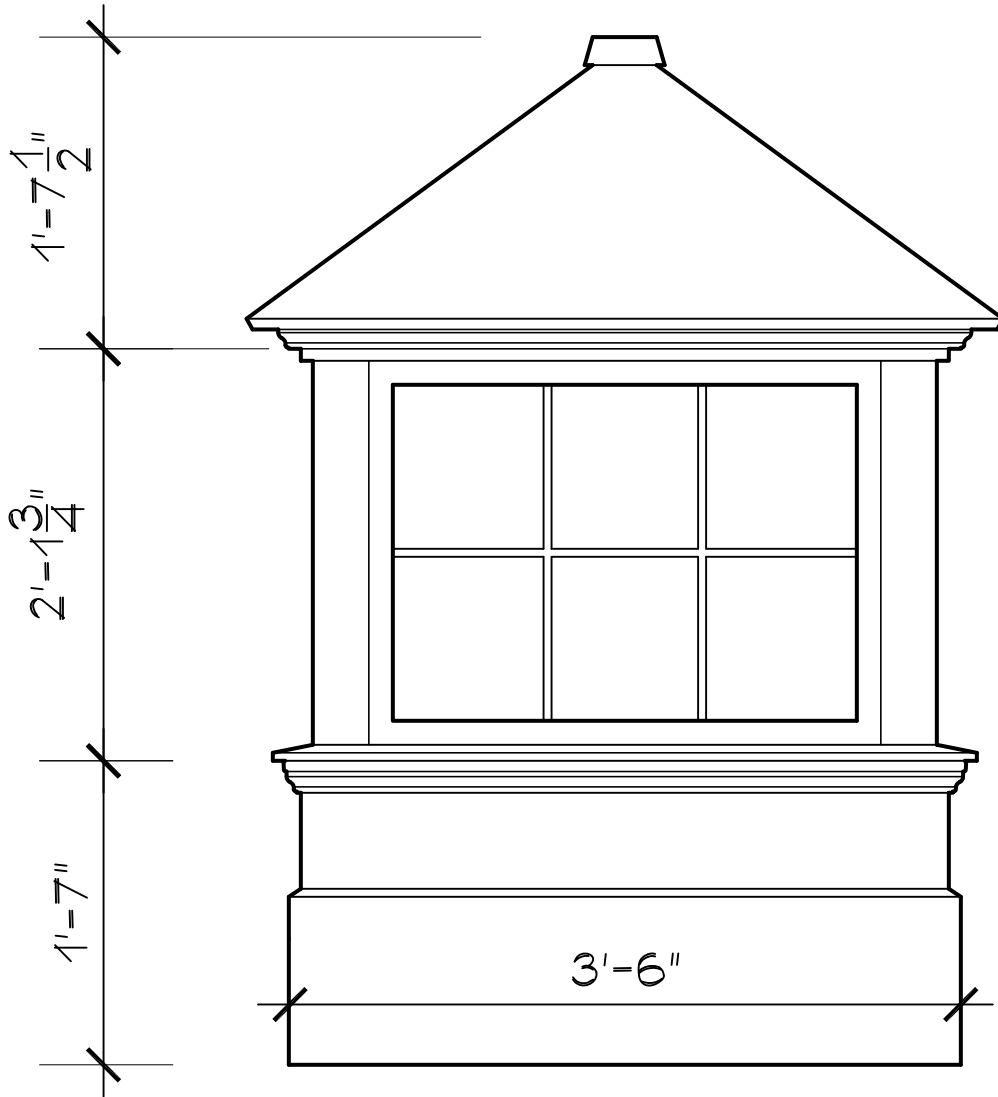

Cape Cod Cupola

78 State Road, North Dartmouth, MA 02747

CC-G-PVC

23" CUPOLA

SCALE: 1" = 1'0"

SR-4LM-SB

78 State Road, North Dartmouth, MA 02747

CC-G-PVC
26.5" CUPOLA
SCALE: 1" = 1'0"
SR-4LM-SB

Cape Cod Cupola

78 State Road, North Dartmouth, MA 02747

CC-G-PVC

30" CUPOLA

SCALE: 1" = 1'0"

SR-6LM-SB

Cape Cod Cupola

78 State Road, North Dartmouth, MA 02747

CC-G-PVC

36" CUPOLA

SCALE: 1" = 1'0"

SR-6LM-SB

Cape Cod Cupola

78 State Road, North Dartmouth, MA 02747

CC-G-PVC

42" CUPOLA

SCALE: 1" = 1'0"

SR-6LM-SB

Cape Cod Cupola

78 State Road, North Dartmouth, MA 02747

CC-G-PVC

48" CUPOLA

SCALE: 1" = 1'0"

SR-12LM-SB