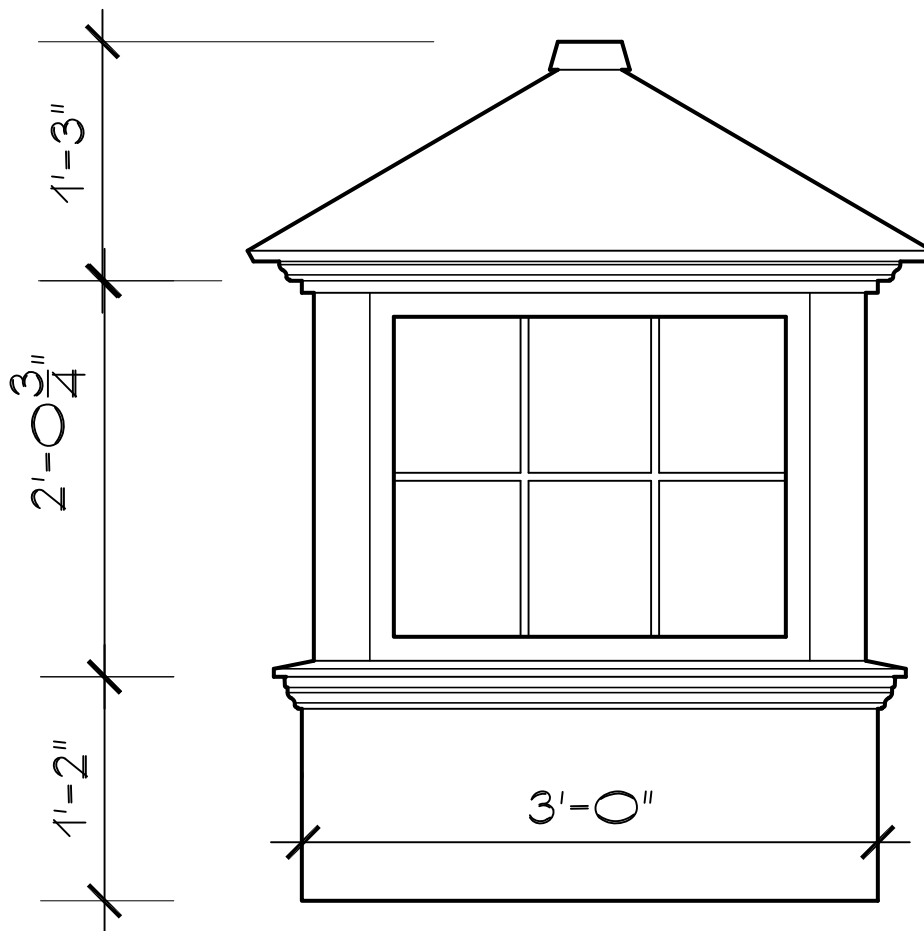

Cape Cod Cupola

78 State Road, North Dartmouth, MA 02747

CC-G-PVC

23" CUPOLA

SCALE: 1" = 1'0"

SR-4LM-SB

78 State Road, North Dartmouth, MA 02747

CC-G-PVC
26.5" CUPOLA
SCALE: 1" = 1'0"
SR-4LM-SB

Cape Cod Cupola

78 State Road, North Dartmouth, MA 02747

CC-G-PVC

30" CUPOLA

SCALE: 1" = 1'0"

SR-6LM-SB

Cape Cod Cupola

78 State Road, North Dartmouth, MA 02747

CC-G-PVC

36" CUPOLA

SCALE: 1" = 1'0"

SR-6LM-SB

Cape Cod Cupola

78 State Road, North Dartmouth, MA 02747

CC-G-PVC

42" CUPOLA

SCALE: 1" = 1'0"

SR-6LM-SB

Cape Cod Cupola

78 State Road, North Dartmouth, MA 02747

CC-G-PVC

48" CUPOLA

SCALE: 1" = 1'0"

SR-12LM-SB