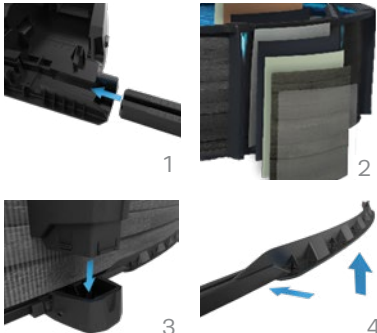

Carvin® distinguishes itself by being the only above-ground pool manufacturer to certify every pool with ICC-ES. Designed to comply with ANSI/PHTA/ICC- 4 standards.

EQUINOX™

BY CARVIN®

POOL FEATURES

1. Graduated Rails
2. Pool Wall Protection
3. Snap In Uprights
4. Stable and High Wall Rails

SPECIFICATIONS

Height - 52" Steel
Ledges - 6.5"
Uprights - 6"

POOL DIMENSIONS

ROUND

12', 15', 18', 21', 24', 27', 30', 33'

OVAL

12' x 15', 12' x 18', 12' x 21', 12' x 24'
15' x 21', 15' x 24', 15' x 30'
18' x 33', 18' x 39'