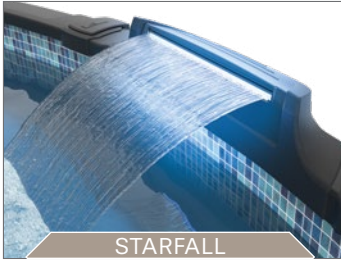

EQUINOX™ TOSCANA

VISIT OUR WEBSITE

TOSCANA

RUBY SERIES

Where modern living meets rustic soul. **TOSCANA** brings the warmth of wood-grain texture into a refined, elevated structure, designed for those who crave beauty that blends effortlessly with nature. Its rich paneling and deep black framing echo the effortless elegance of countryside architecture, reimagined for the contemporary backyard. Sturdy without feeling stark, Toscana balances strength, serenity and a quietly confident profile.

Carvin® distinguishes itself by being the only above-ground pool manufacturer to certify every pool with ICC-ES. Designed to comply with ANSI/PHTA/ICC-4 standards.

STARFALL

STARGLOW

STARJET

STARBRIGHT

EQUINOX™

BY CARVIN®

POOL FEATURES

1. Graduated Rails
2. Pool Wall Protection
3. Snap In Uprights
4. Stable and High Wall Rails

SPECIFICATIONS

Height - 52" Steel
54" Aluminum
Ledges - 7.5"
Uprights - 8"

POOL DIMENSIONS