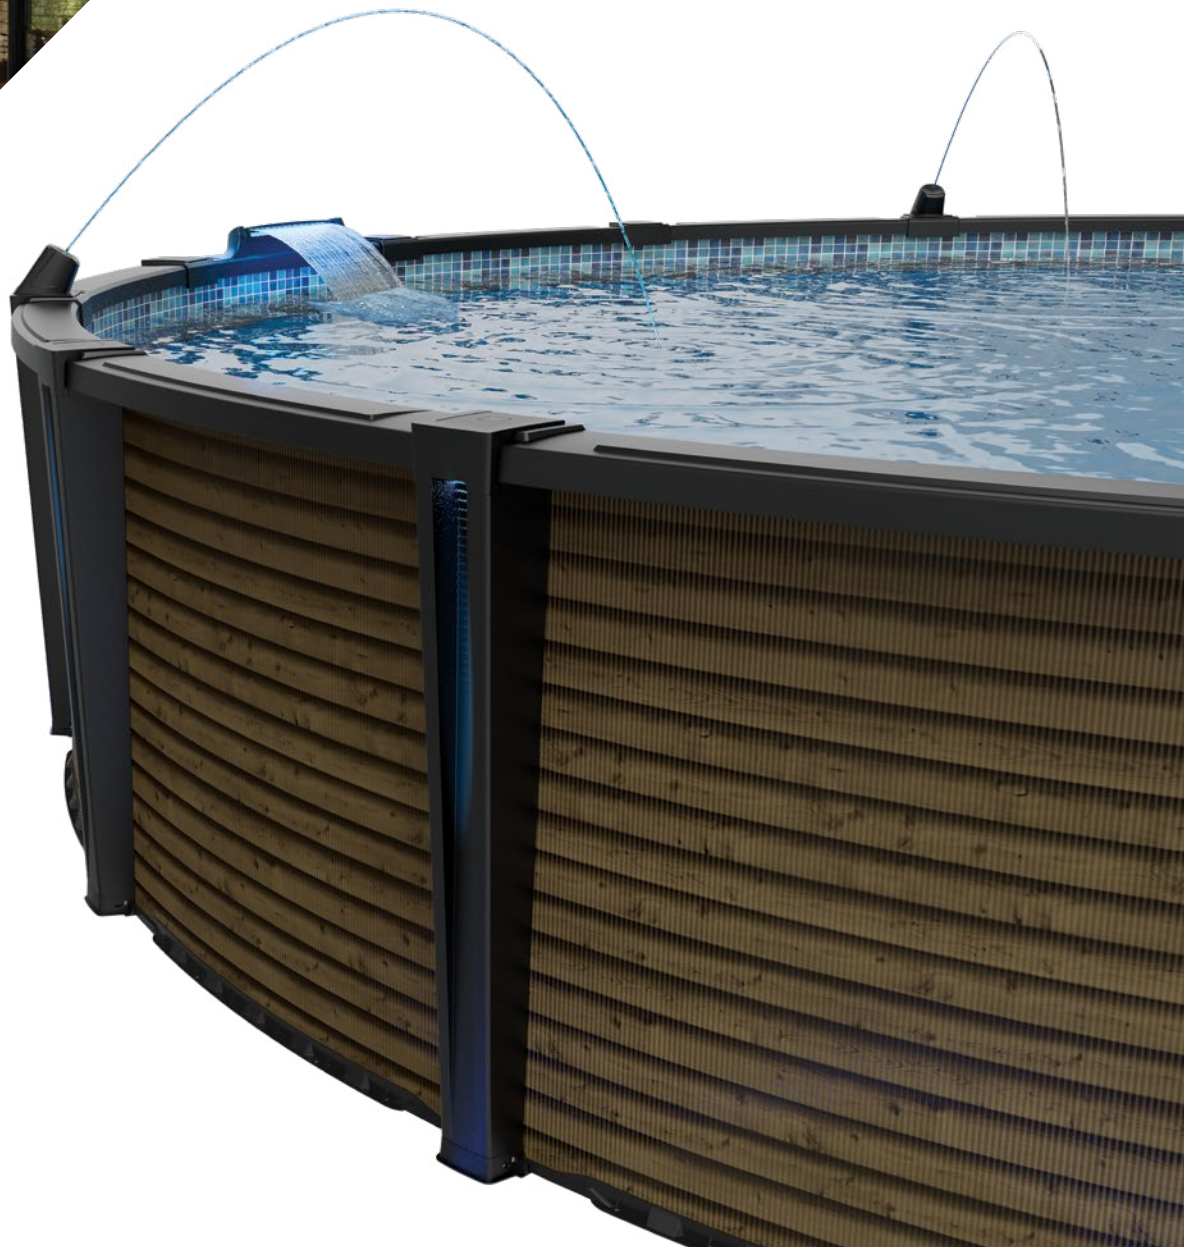

EQUINOX™ TOSCANA

VISIT OUR WEBSITE

TOSCANA

RUBY SERIES

Where modern living meets rustic soul. **TOSCANA** brings the warmth of wood-grain texture into a refined, elevated structure, designed for those who crave beauty that blends effortlessly with nature. Its rich paneling and deep black framing echo the effortless elegance of countryside architecture, reimagined for the contemporary backyard. Sturdy without feeling stark, Toscana balances strength, serenity and a quietly confident profile.

Carvin® distinguishes itself by being the only above-ground pool manufacturer to certify every pool with ICC-ES. Designed to comply with ANSI/PHTA/ICC-4 standards.

STARFALL

STARGLOW

STARJET

STARBRIGHT

EQUINOX™

BY CARVIN®

POOL FEATURES

1. Graduated Rails
2. Pool Wall Protection
3. Snap In Uprights
4. Stable and High Wall Rails

SPECIFICATIONS

Height - 52" Steel
54" Aluminum
Ledges - 7.5"
Uprights - 8"

POOL DIMENSIONS

ROUND

12', 15', 18', 21', 24', 27', 30', 33'

OVAL

12' x 15', 12' x 18', 12' x 21', 12' x 24'
15' x 21', 15' x 24', 15' x 30'
18' x 33', 18' x 39'