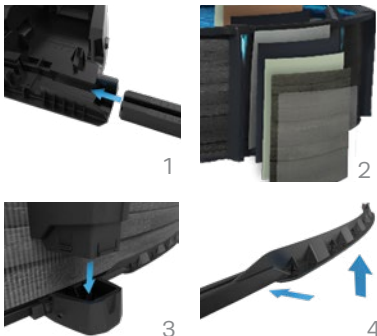

BY CARVIN®

POOL FEATURES

1. Graduated Rails
2. Pool Wall Protection
3. Snap In Uprights
4. Stable and High Wall Rails

SPECIFICATIONS

Height - 52" Steel
54" Aluminum
Ledges - 7.5"
Uprights - 8"

POOL DIMENSIONS

ROUND

12', 15', 18', 21', 24', 27', 30', 33'

OVAL

12' x 15', 12' x 18', 12' x 21', 12' x 24'
15' x 21', 15' x 24', 15' x 30'
18' x 33', 18' x 39'