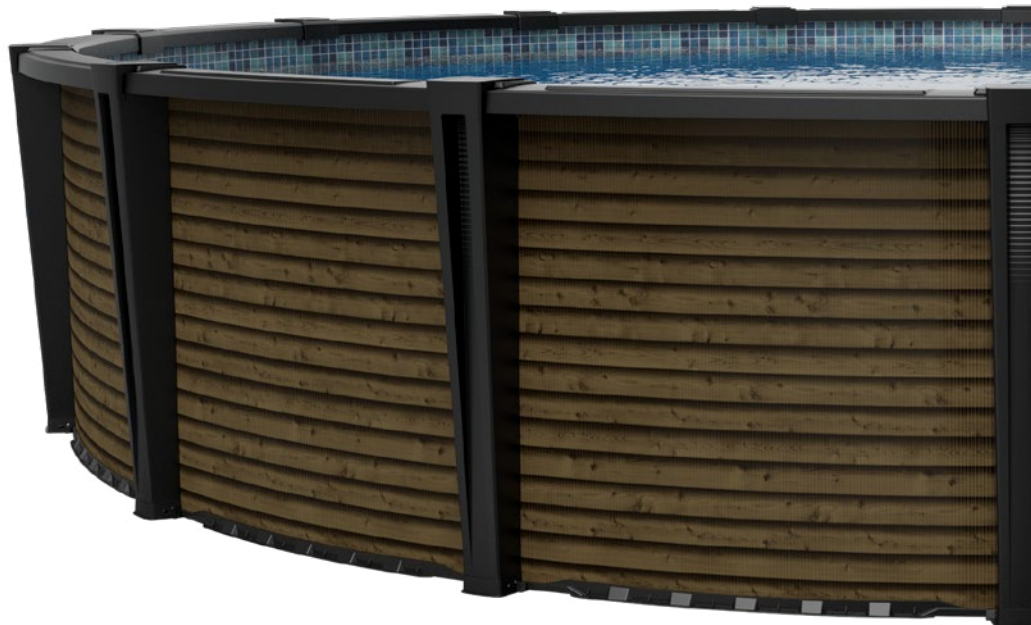

EQUINOX™ TOSCANA

VISIT OUR WEBSITE

TOSCANA

RUBY SERIES

Where modern living meets rustic soul. **TOSCANA** brings the warmth of wood-grain texture into a refined, elevated structure, designed for those who crave beauty that blends effortlessly with nature. Its rich paneling and deep black framing echo the effortless elegance of countryside architecture, reimagined for the contemporary backyard. Sturdy without feeling stark, Toscana balances strength, serenity and a quietly confident profile.

Carvin® distinguishes itself by being the only above-ground pool manufacturer to certify every pool with ICC-ES. Designed to comply with ANSI/PHTA/ICC-4 standards.

STARFALL

STARGLOW

STARJET

STARBRIGHT

EQUINOX™

BY CARVIN®

POOL FEATURES

1. Graduated Rails
2. Pool Wall Protection
3. Snap In Uprights
4. Stable and High Wall Rails

SPECIFICATIONS

Height - 52" Steel
54" Aluminum
Ledges - 7.5"
Uprights - 8"

POOL DIMENSIONS