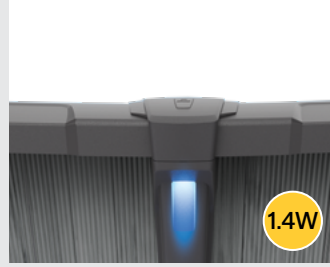

STARFALL

STARJET

STARGLOW

STARTER KIT

NUMBER OF UPRIGHTS PER POOL SIZE

NOMBRE DE MONTANTS PAR GRANDEUR DE PISCINE

Round Pools Piscines Ronde	Uprights Montants	Oval Pools Piscines Ovale	Uprights Montants
12'	8	12'x15'	10
15'	10	12'x18'	12
18'	12	12'x21'	14
21'	14	12'x24'	16
24'	16	15'x21'	14
27'	18	15'x24'	16
30'	20	15'x30'	20
33'	22	18'x33'	22
		18'x39'	26

ACCESSORY COMBINATIONS (MAX 40W)

COMBINAISONS D'ACCESSOIRES (MAX 40W)

		StarFall (7W)		
		0	1	
StarJet (5W)	0	28	23	StarGlow (1.4W)
	1	25	20	
	2	21	16	
	3	17	12	
	4	14	9	

HOW TO DETERMINE THE MAXIMUM NUMBER OF STARGLOW LIGHTS AND OTHER WATER FEATURES FOR YOUR POOL.

COMMENT DÉTERMINER LE NOMBRE MAXIMAL DE LUMIÈRES STARGLOW ET AUTRES JEUX D'EAU POUR VOTRE PISCINE.