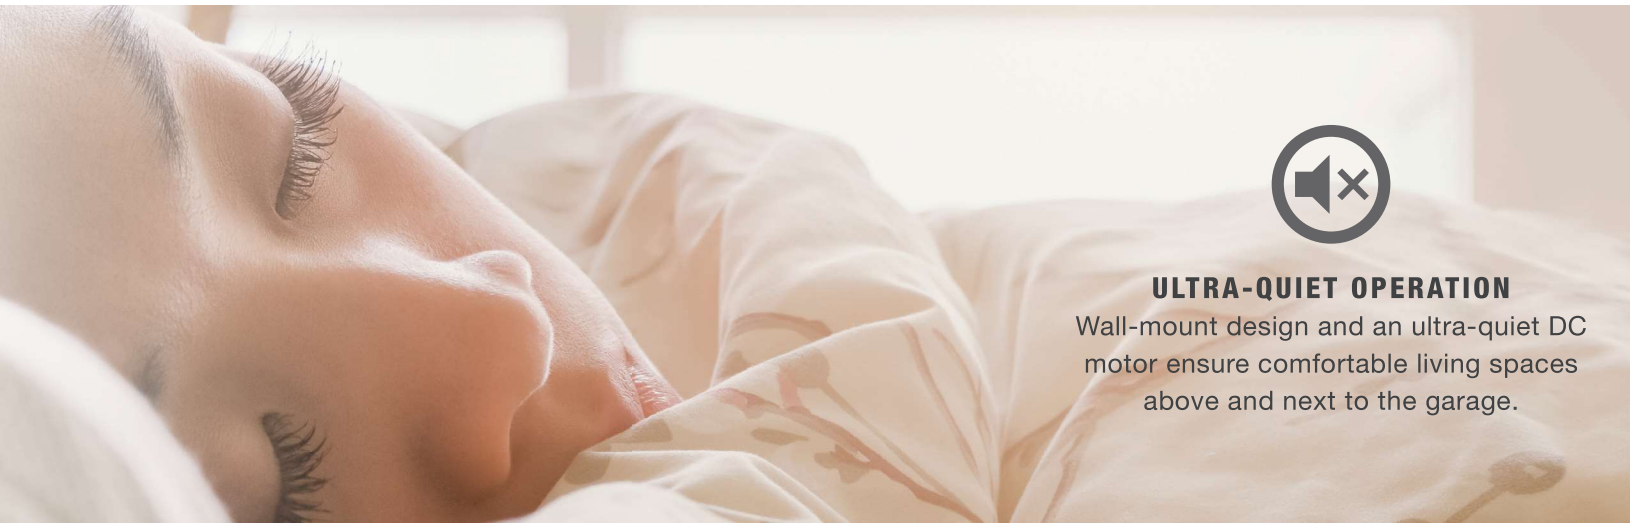

AUTOMATIC ILLUMINATION

The MyQ Remote LED Light mounts anywhere in the garage to brightly light the way as you come and go.

ULTRA-QUIET OPERATION

Wall-mount design and an ultra-quiet DC motor ensure comfortable living spaces above and next to the garage.