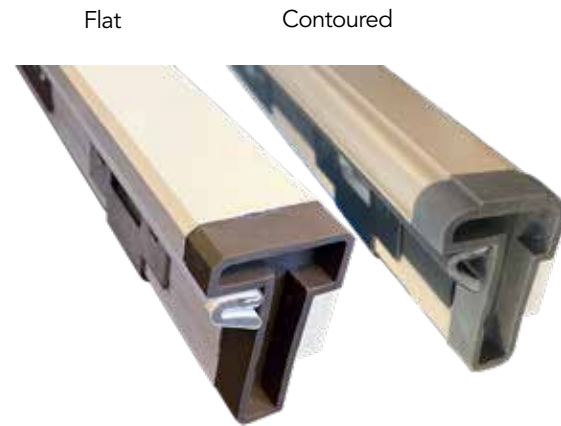

**COMPONENTS**

*Astragals*

BHI's aluminum exterior astragals offer increased security. They are true standouts in regards to passing Florida building code testing with a double door unit.

- Available in white painted or tan primed
- Available in flat or contoured profiles
- Available in 6/8, 7/0 and 8/0 sizes