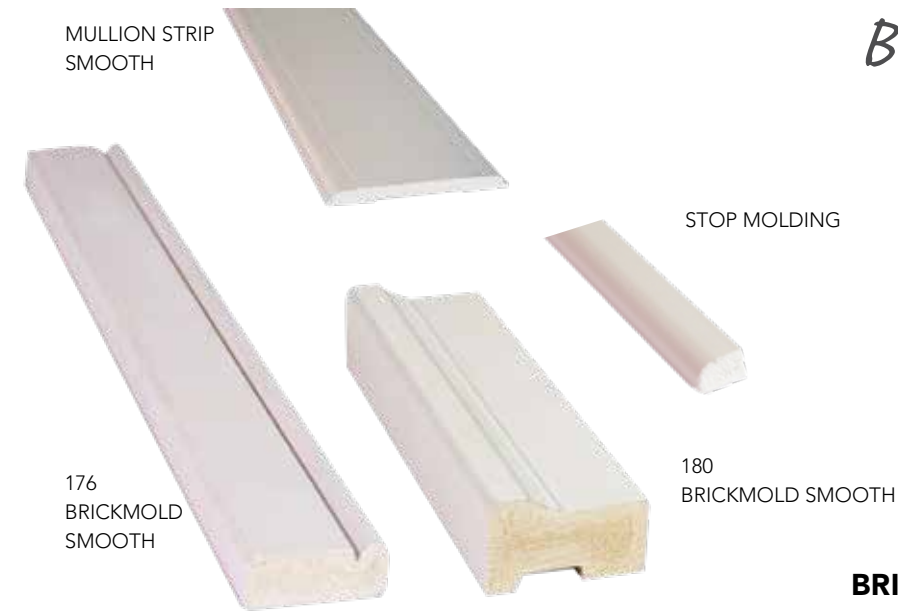

BRICKMOLD AND MOLDING SMOOTH

SKU	SIZE	DESCRIPTION	FINISH
PFWBM17685	85"x1-1/2"x5/8"	Smooth Brickmold	White
PFWBM176102	102"x1-1/2"x5/8"	Smooth Brickmold	White
PFWBM18085	85" x 3/16"x2"	Smooth Brickmold	White
PFWBM180102	102"x1-3/16"x2"	Smooth Brickmold	White
PFMTS24M10000	100"x2-1/2"	Smooth Mullion Strip	White
100104	97"x0.354"x0.551"	Smooth Sidelite Stop Molding	White

BRICKMOLD AND MOLDING TEXTURED

SKU	SIZE	DESCRIPTION	FINISH
PFBM176102	102"x1-1/2"x5/8"	Textured Brickmold	Tan
PFBM180102	102"x1-3/16"x2"	Textured Brickmold	Tan
PFMTG24M10000	100"x2-1/2"	Textured Mullion Strip	Tan
100105	97"x0.354"x0.551"	Textured Sidelite Stop Molding	Tan