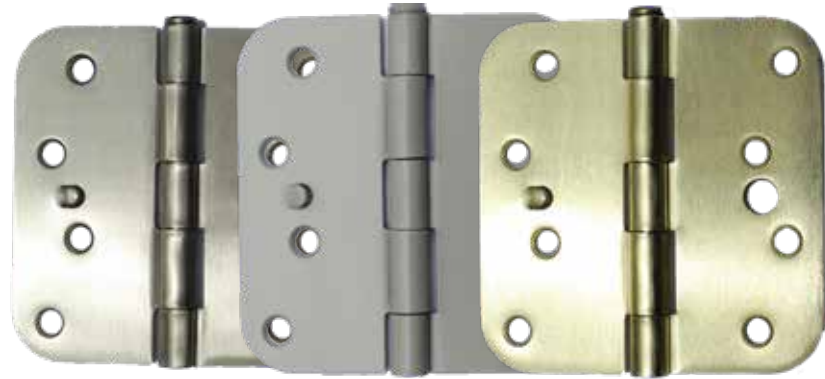

COMPONENTS

AVAILABILITY GUIDE

Hinges

Specially designed for high-performance and tested for long lasting endurance. BHI offers the best-in-class hinges in stainless steel, and most popular U.S. colors.

Plain Bearing