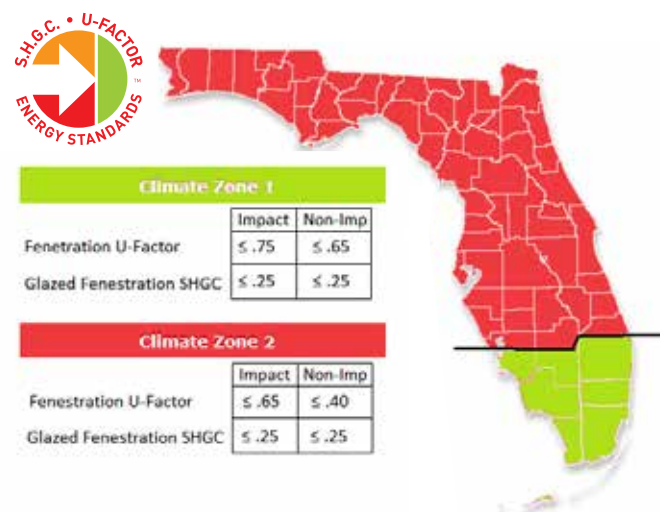

ENERGY CODE COMPLIANCE

ENERGY COMPLIANCE

BHI and our suppliers of major fenestration components have made it a joint effort to focus on compliance with the Florida Building Code - 5th Edition Energy Conservation.

Catalog pages containing only product that meet the minimum energy standard for both solar heat gain coefficient (SHGC) and U-Factor in both climate zones will display this logo at the top of the page:

Individual products that DO NOT meet the minimum energy standards will display this logo:

Individual products that DO meet the minimum energy standards will display this logo:

ENERGY CODE EXEMPTIONS

There are also exemptions for products that DO NOT meet the energy standards.

The Prescriptive method of compliance allows up to 15 square feet "of glazed fenestration" per dwelling unit to be exempt from the U-factor and SHGC requirements R402.1.(1), and also one side hinged opaque door assembly up to 24 square feet to be exempt from U-factors (Section R402.1.(3 & .4)). If using this exemption, doors bearing this mark may be used as single door units. Other exemptions for doors bearing that mark may be used when using whole house energy engineering compliance method.

Florida Energy Efficiency Requirements