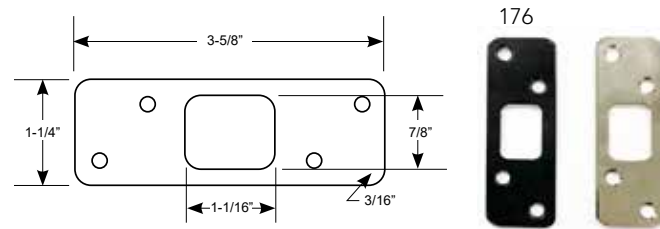

SECURITY STRIKE PLATES
(REQUIRED FOR USE WITH SOME HVHZ SINGLE DOOR UNITS)

SKU	DESCRIPTION	FINISH
YR02081BLACK	1-1/4"x3-5/8" DEADBOLT SECURITY STRIKE	BLACK
YR02081US26	1-1/4"x3-5/8" DEADBOLT SECURITY STRIKE	BRIGHT CHROME

DOOR FRAME 6/8, 7/0 & 8/0	JAMB (DOOR FRAME) DEPTH SIZE			
	4-9/16"	5-1/4"	6-9/16"	7-1/4"
SMOOTH WHITE	•	•	•	•
TEXTURED TAN	•	•	•	•

Brickmold & Trim

- Rot resistant composition
- White smooth molding can be painted or faux finished
- Tan textured molding can be painted or stained