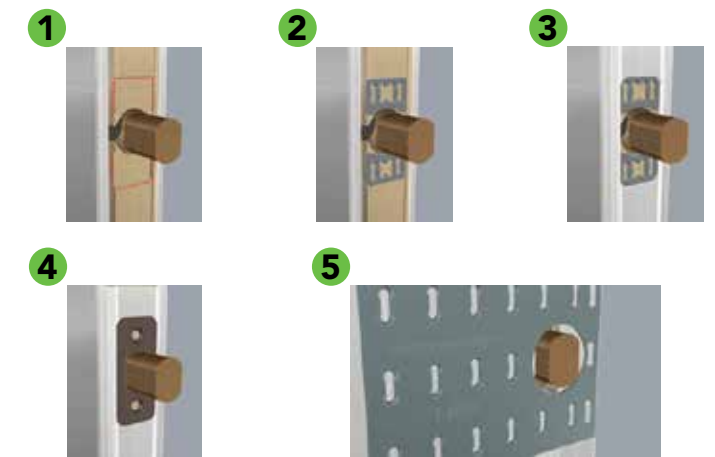

Security Plate Installation

A simple innovation for more secure entry doors!

T-Rex security plates are an extremely cost-effective way to take your BHI Doors entry system from tough and secure to tyrannically strong.

The kit for single door systems involves two small plates that are easily installed under the deadbolt latch plate on the edge of the door, and one larger plate that gets installed on the outside of the latch jamb around the deadbolt bore. When combined, the plates work together to ensure our entry system stands up against forced entry more effectively than units built with the most popular multi-point locking mechanisms- all without the heavy coast, regular maintenance, and performance issues that are often associated with those multi-point systems.

These plates also work effectively on BHI double door systems, as we combine the added strength of the two deadbolt security plates on the active door, with the rigidity of our aluminum t-astragal on the inactive door.