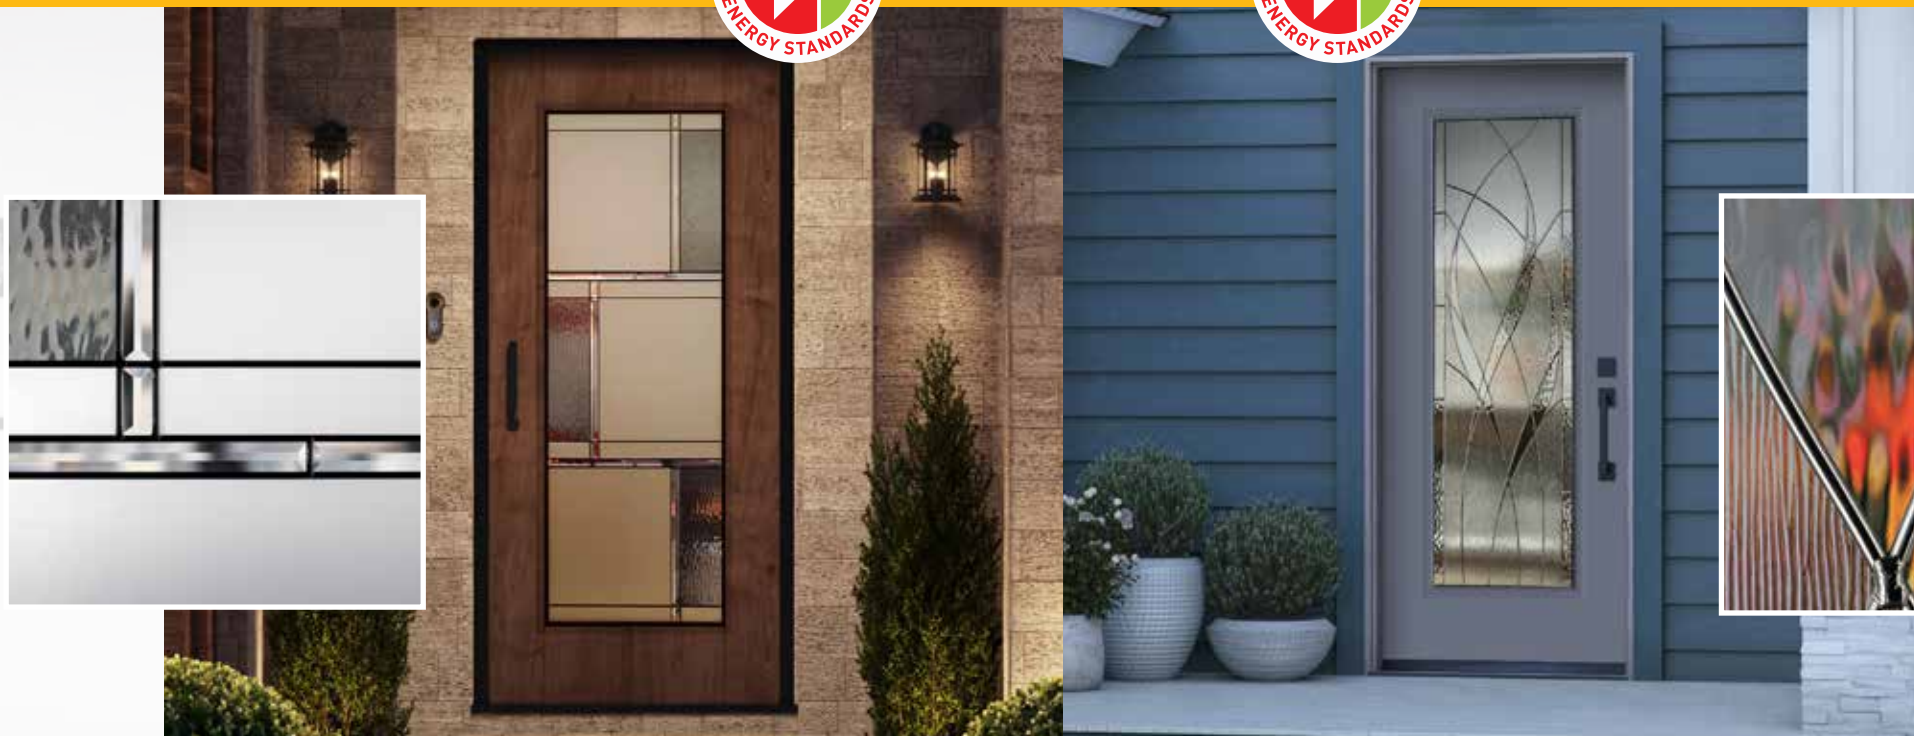

Glass Textures;  
Clear Bevels Glass  
Gray Bubble Glass  
Frosted Glass

Privacy Rating 7

**DECORATIVE**

COASTAL, CONTEMPORARY

*Waterside*

Black Chrome Caming ●

Naturally flowing movement extends the length of Waterside and brings to mind a flowing river or grasses swaying in the breeze.