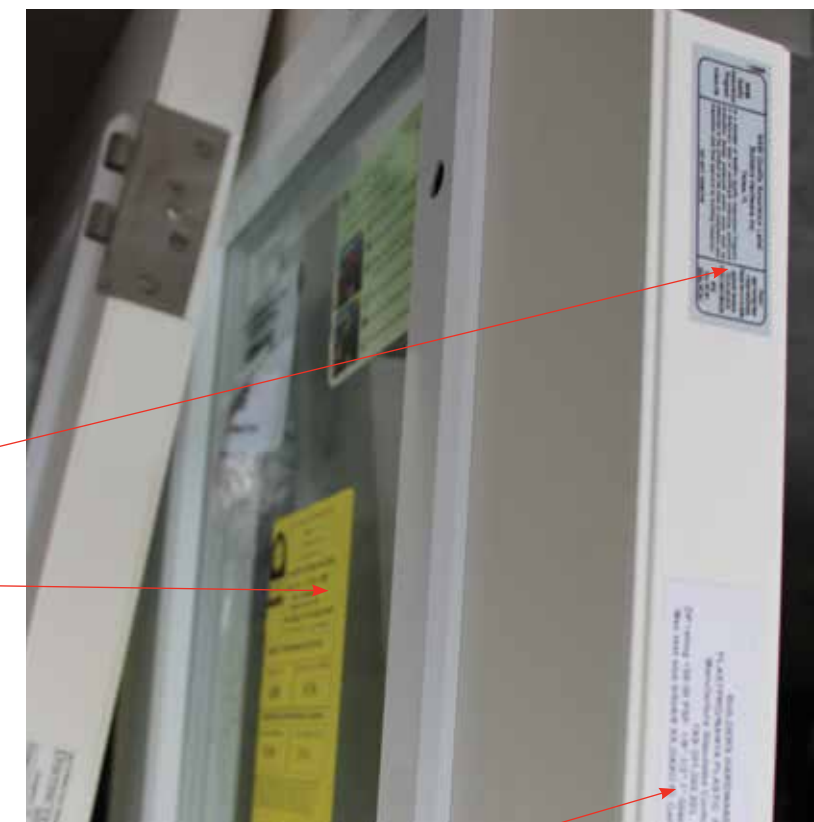

ENERGY LABELING

Labels will have specific certified products directory (CPD) numbers listed. These are the numbers listed in the certified products directory of the National Fenestration Rating Council (NFRC). The CPD numbers listed under BHI are also listed with our third-party quality assurance provider, National Accreditation Management Institute (NAMI) for thermal quality assurance compliance.

BHI doors that meet the Energy Standards will have at least 2 Energy Performance labels.

- One permanent label attached to the hinge side of the door slab.
- One temporary label which will be attached to the face of the door.