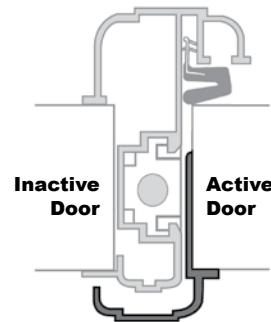

Inactive Door Active Door