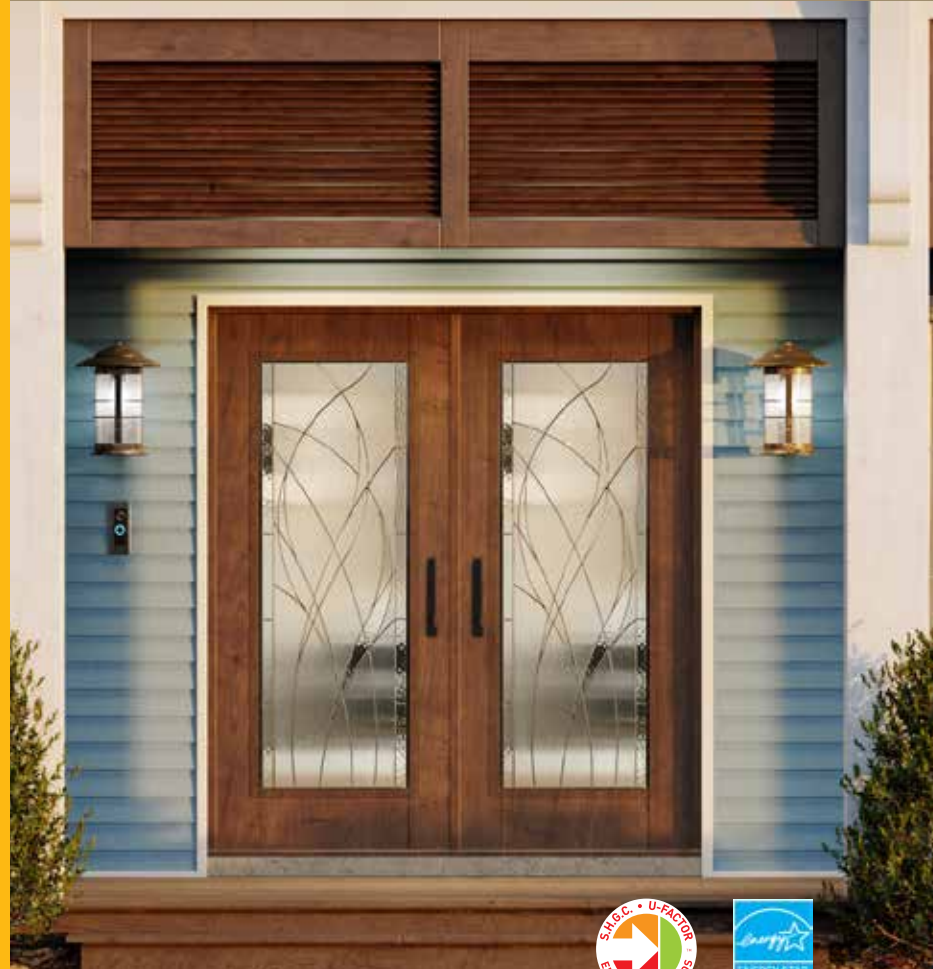

DECORATIVE

*Camed & Textured
Privacy Glass Options*

All designs featured are shown from the exterior looking in.

All door systems are sold unfinished. All doors can be built as double door systems