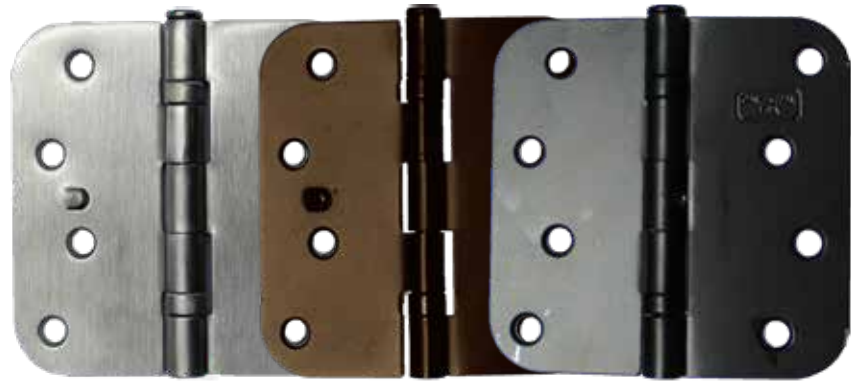

Ball Bearing