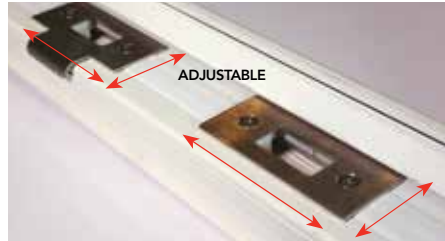

**Adaptability**

4-way adjustable (horizontal and vertical) strike latch plates.

Add on an astragal security strip to any outswing double door combination for added security and clean finished appearance, eliminating the reveal between the doors.