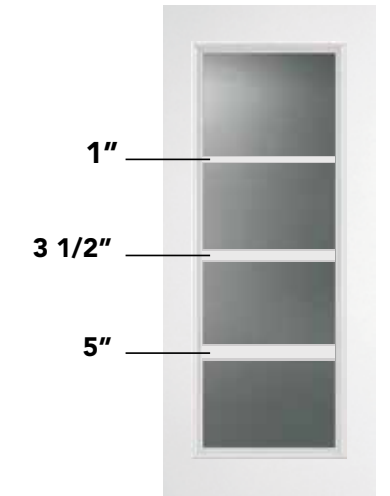

The following Low-E +366 glass options are available;

Clear

White Translucent

Rain Glass

*Simulated Divided Lites*

(Continued)

4 Lite Cross 6/8  
DRS00-SDLF436

Full Horizontal 6 Lite 6/8  
DRS00-SDLFH636