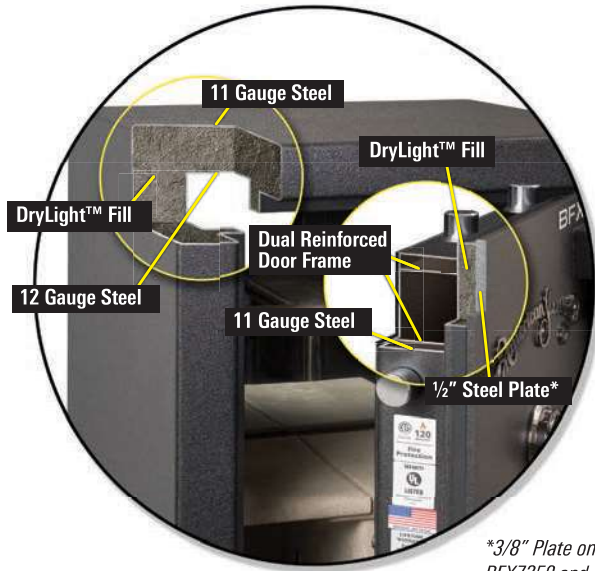

U.L. LISTED LEVEL I BURGLARY SAFE

BFX SERIES CONSTRUCTION

**3/8" Plate on BFX7250 and BFX6024*

**BFX GUN SAFES:
11 GA OUTER STEEL LINER WITH
12GA INNER STEEL LINER
TOTALING APPROX 1/4" STEEL BARRIER**

BFX6636
Shown in Sapphire Blue

BFX SPECIFICATIONS

Model	Outside Dim H x W x D	Interior Capacity	Weight Lbs.
BFX7250	71-1/4" x 50" x 28"	14-14-14-28-42 + 2 Gun or 73 + 2 Gun	1,851
BFX7240	71-1/4" x 40" x 26"	12-12-12-24-36 + 2 Gun or 58 + 2 Gun	1,647
BFX6636	65-1/4" x 36" x 26"	12-12-24 + 2 Gun	1,375
BFX6030	59-1/4" x 30" x 26"	11-11-22 + 2 Gun	1,081
BFX6032	59-1/4" x 30" x 21"	9-9-18 + 2 Gun	958
BFX6024	59-1/4" x 24" x 21"	8-8-16 Gun + 1 Gun	751